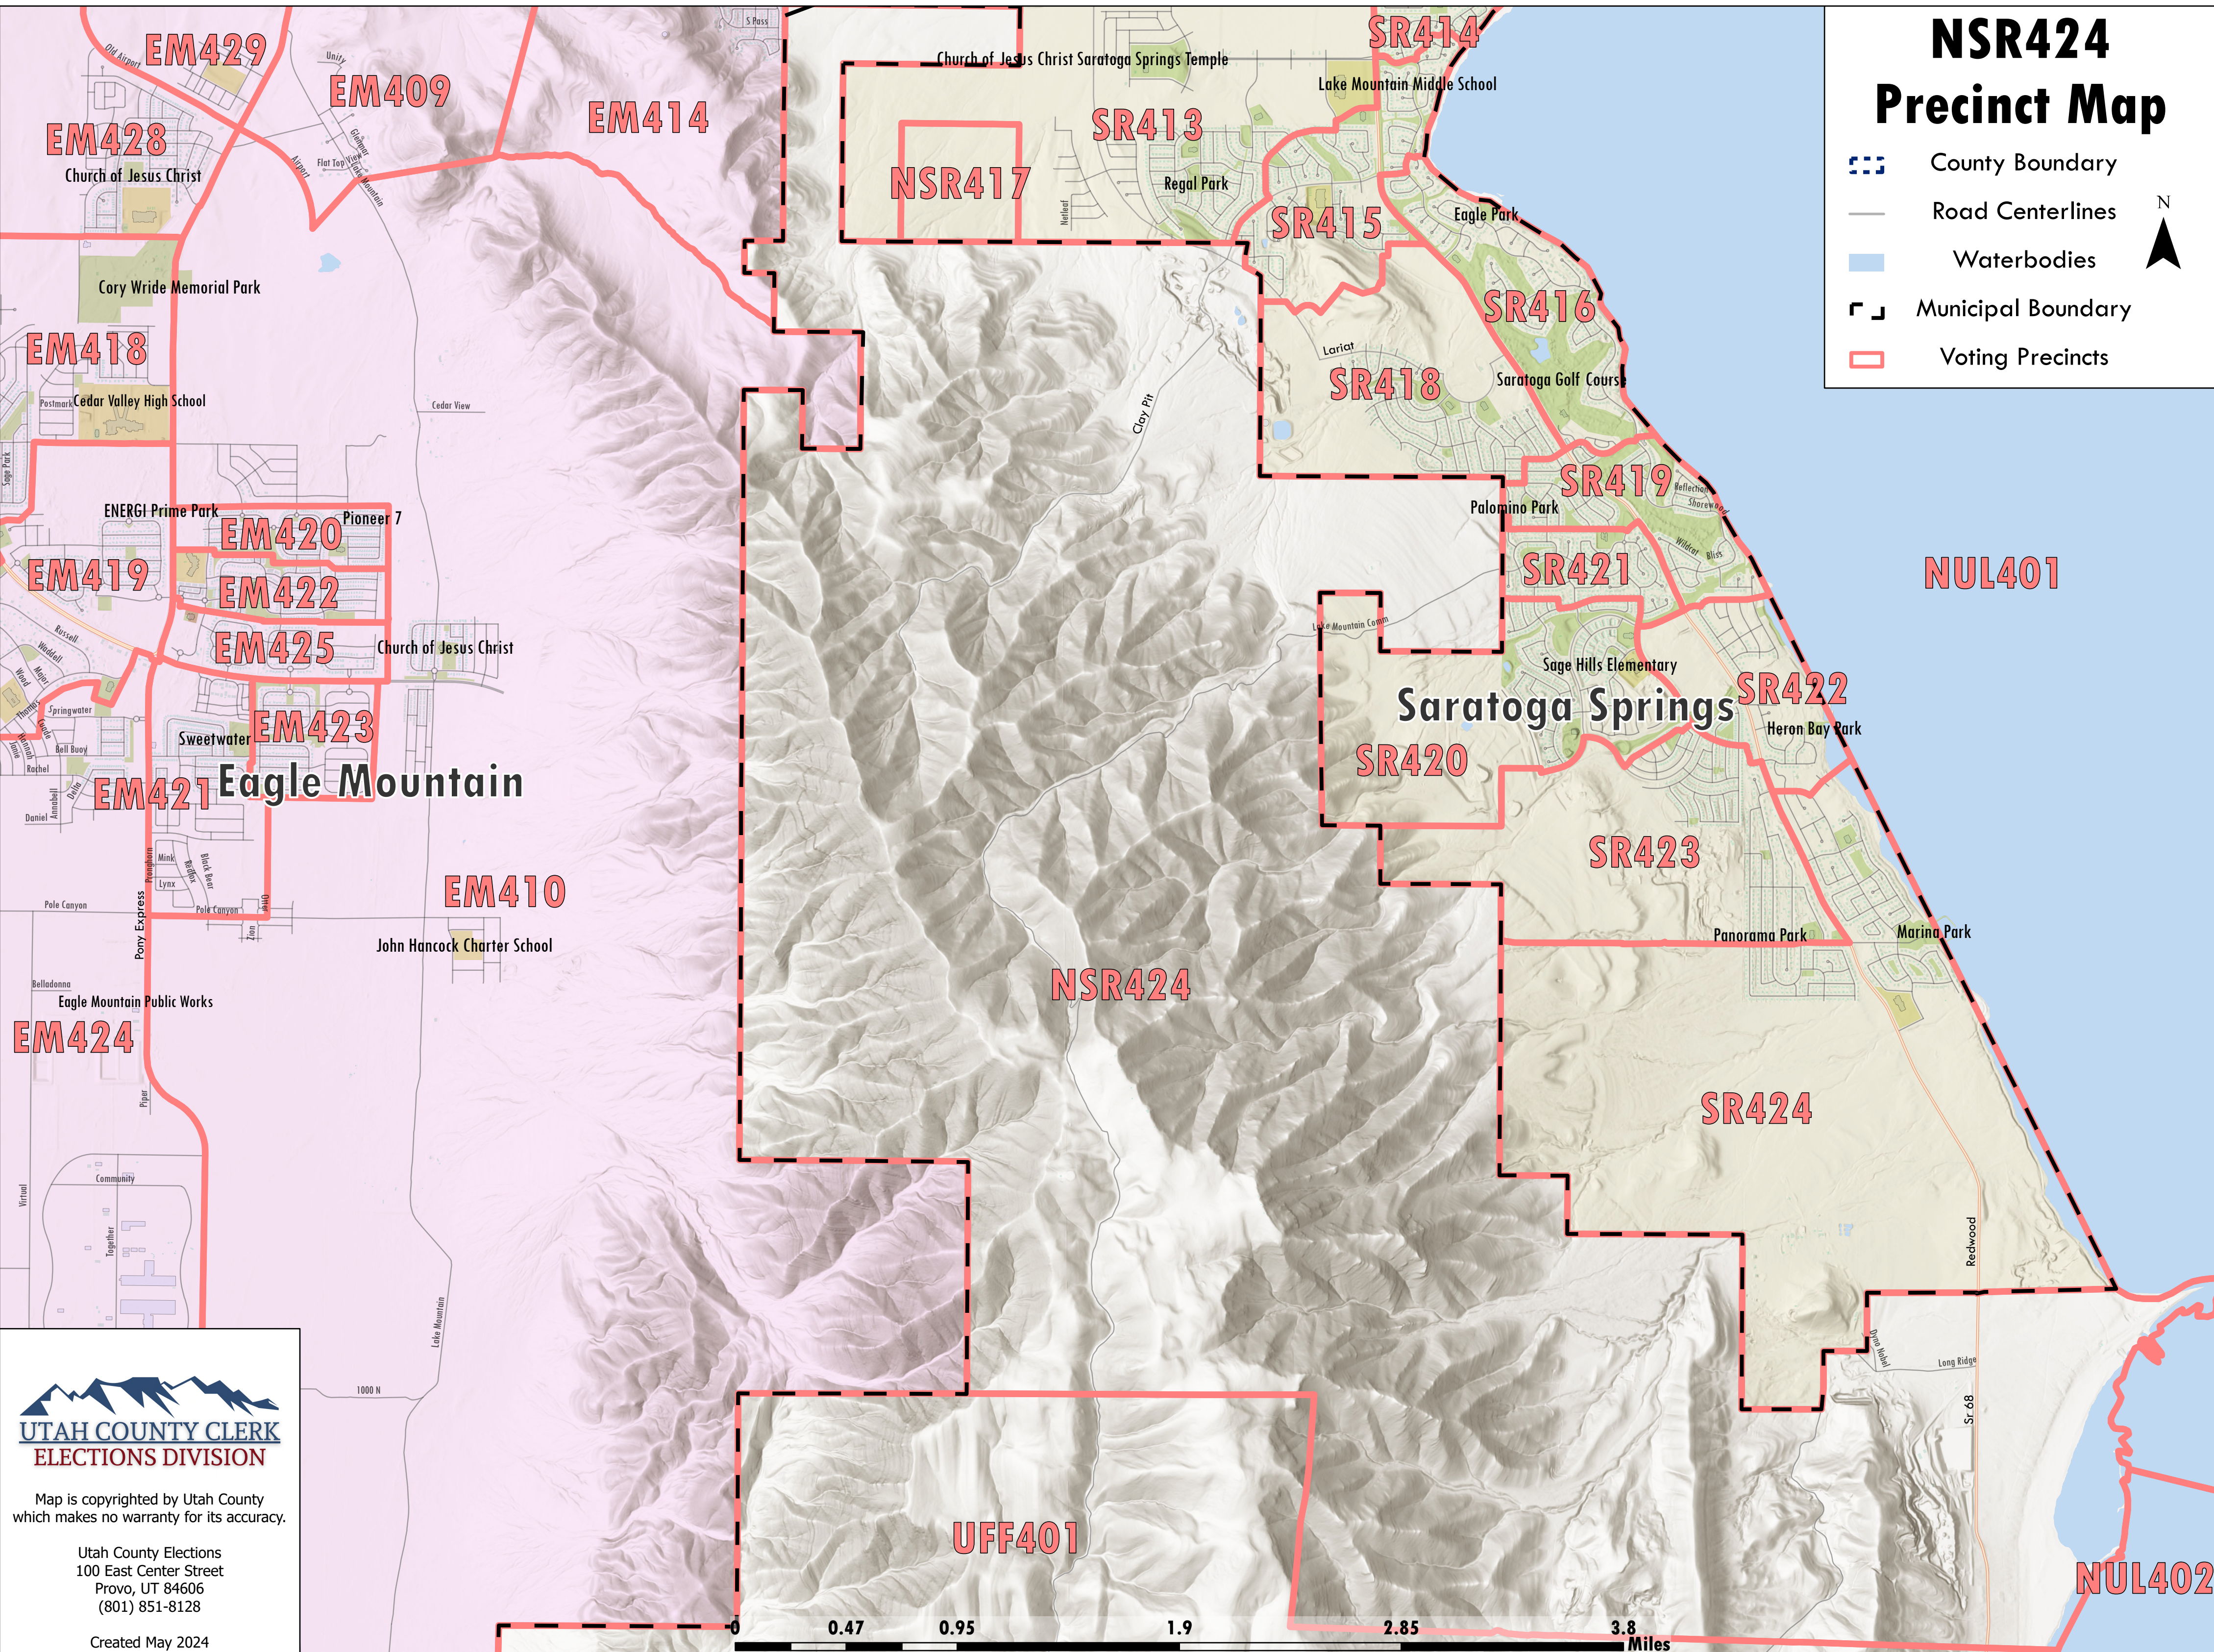

# NSR424 Precinct Map

-  County Boundary
-  Road Centerlines
-  Waterbodies
-  Municipal Boundary
-  Voting Precincts

Map is copyrighted by Utah County which makes no warranty for its accuracy.

Utah County Elections  
100 East Center Street  
Provo, UT 84606  
(801) 851-8128

Created May 2024

**NUL402**