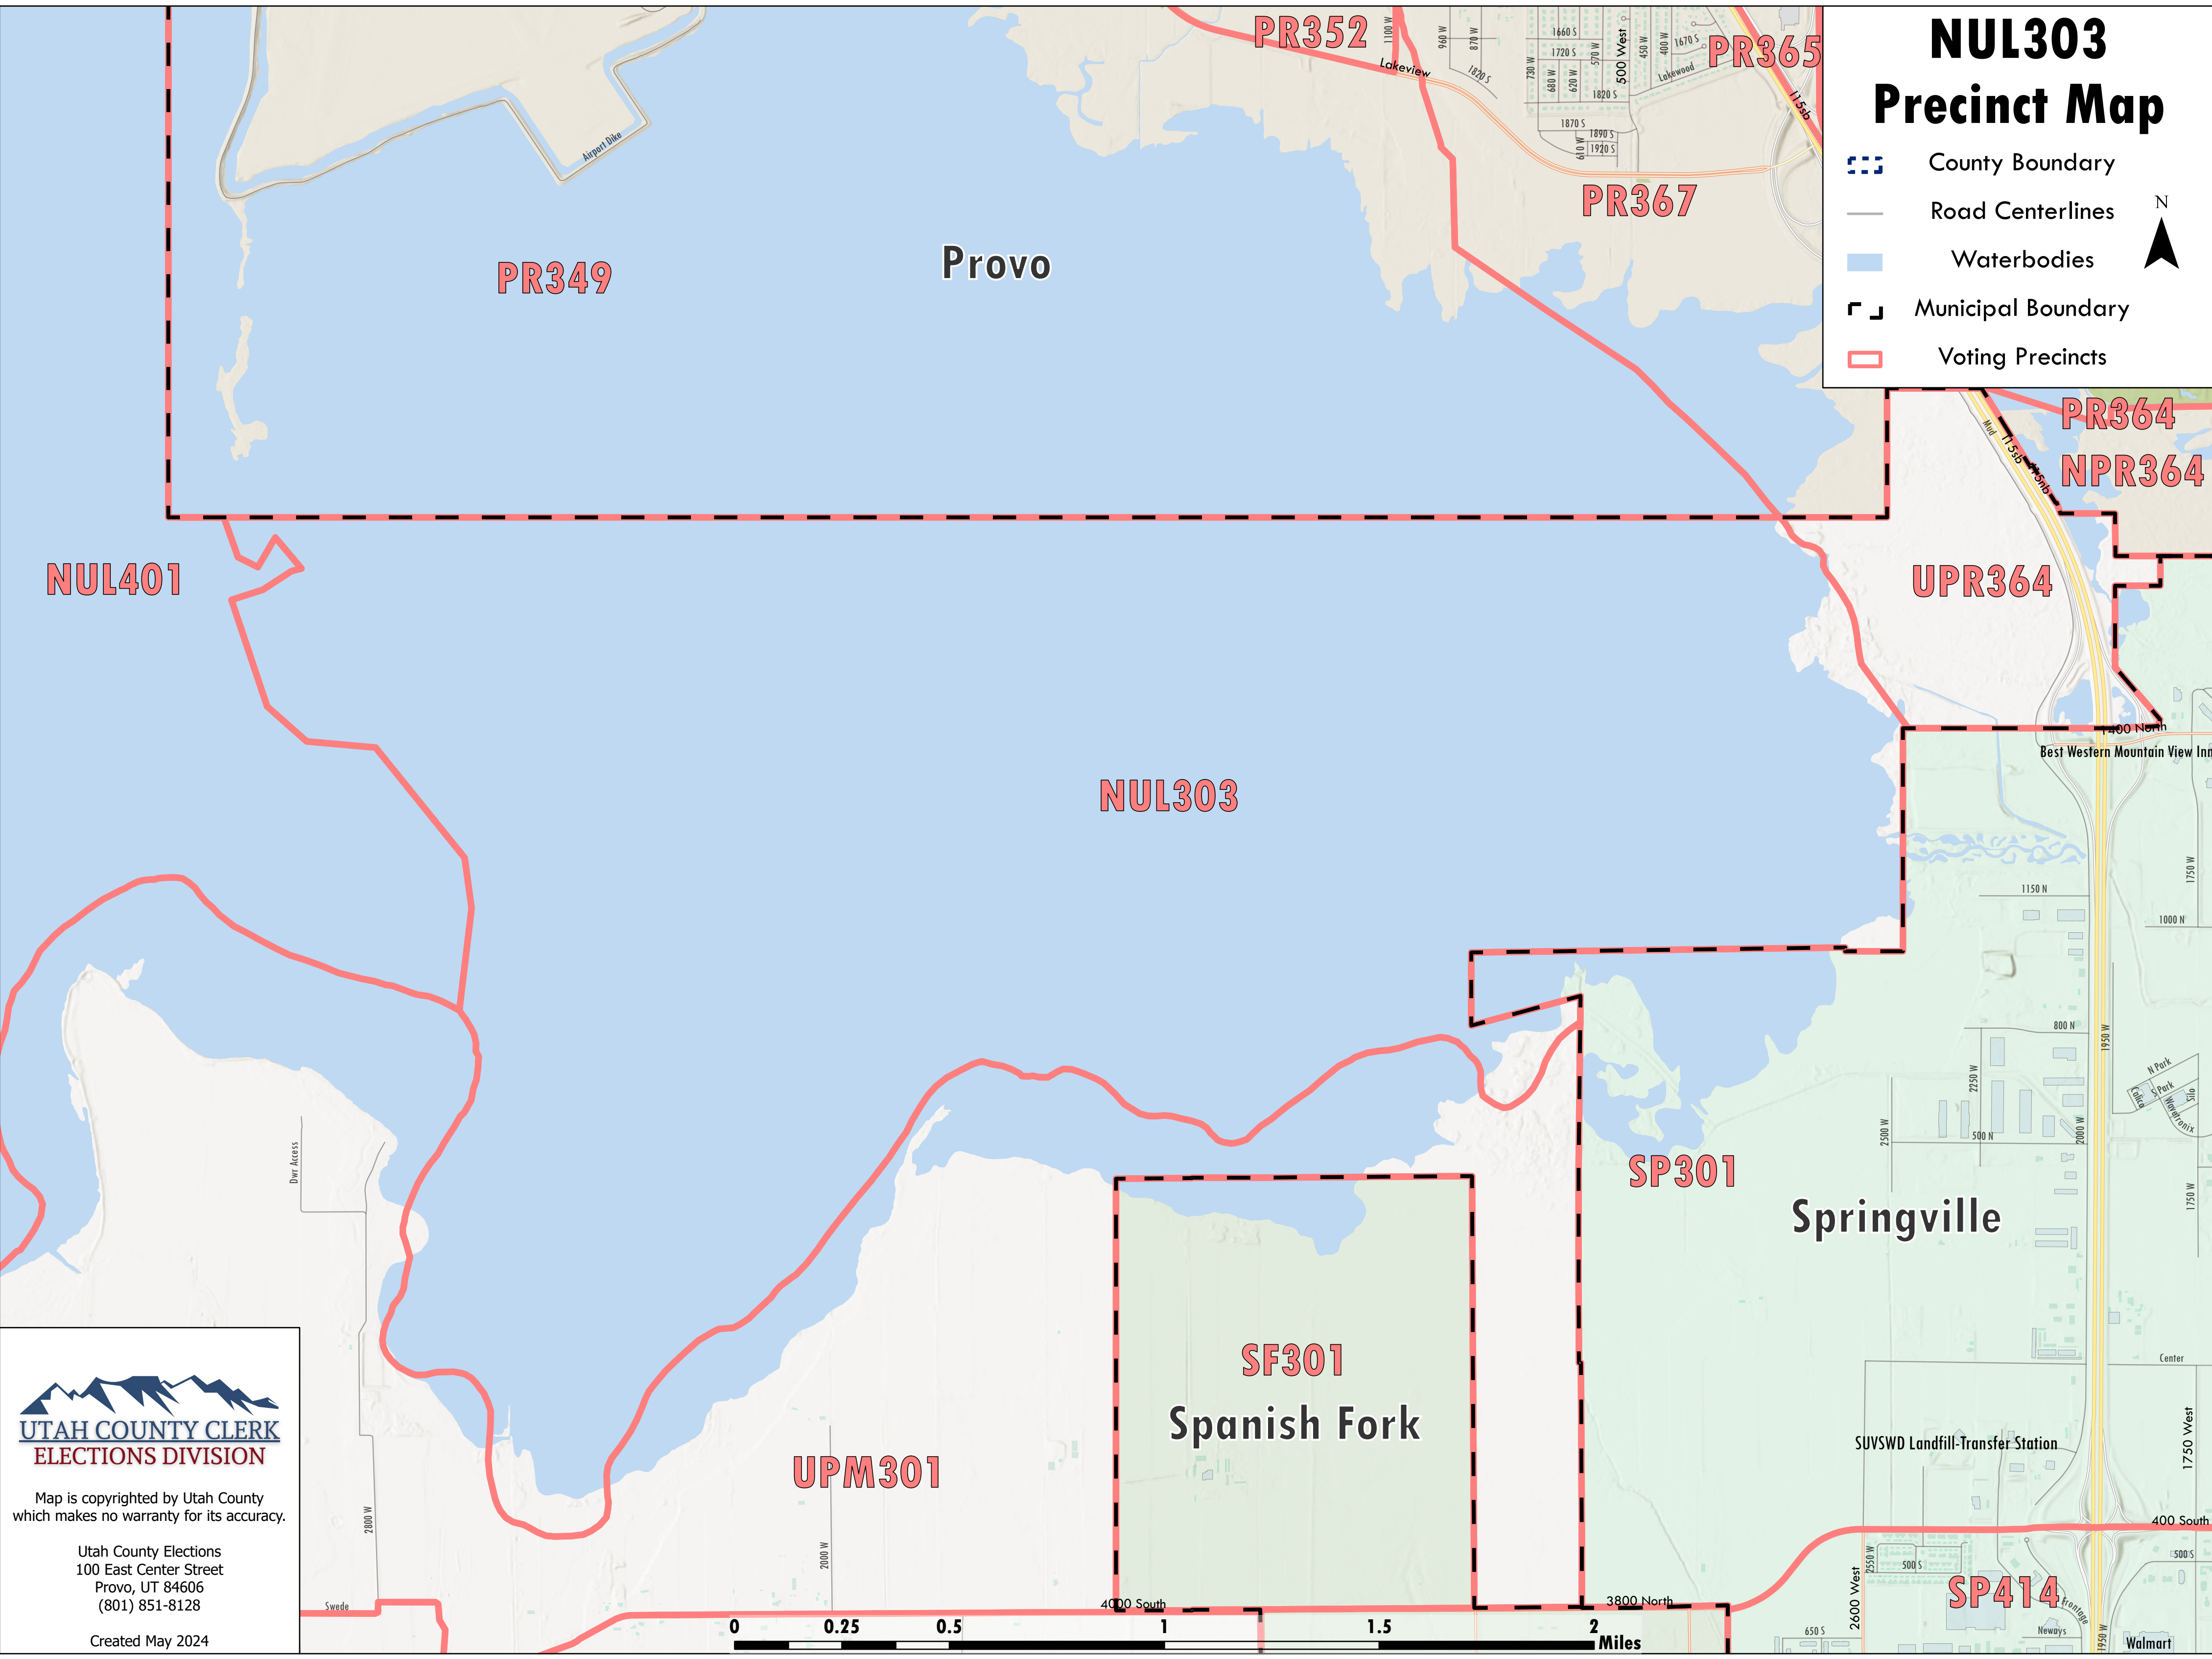

# NUL303 Precinct Map

-  County Boundary
-  Road Centerlines
-  Waterbodies
-  Municipal Boundary
-  Voting Precincts

Map is copyrighted by Utah County which makes no warranty for its accuracy.

Utah County Elections  
100 East Center Street  
Provo, UT 84606  
(801) 851-8128

Created May 2024