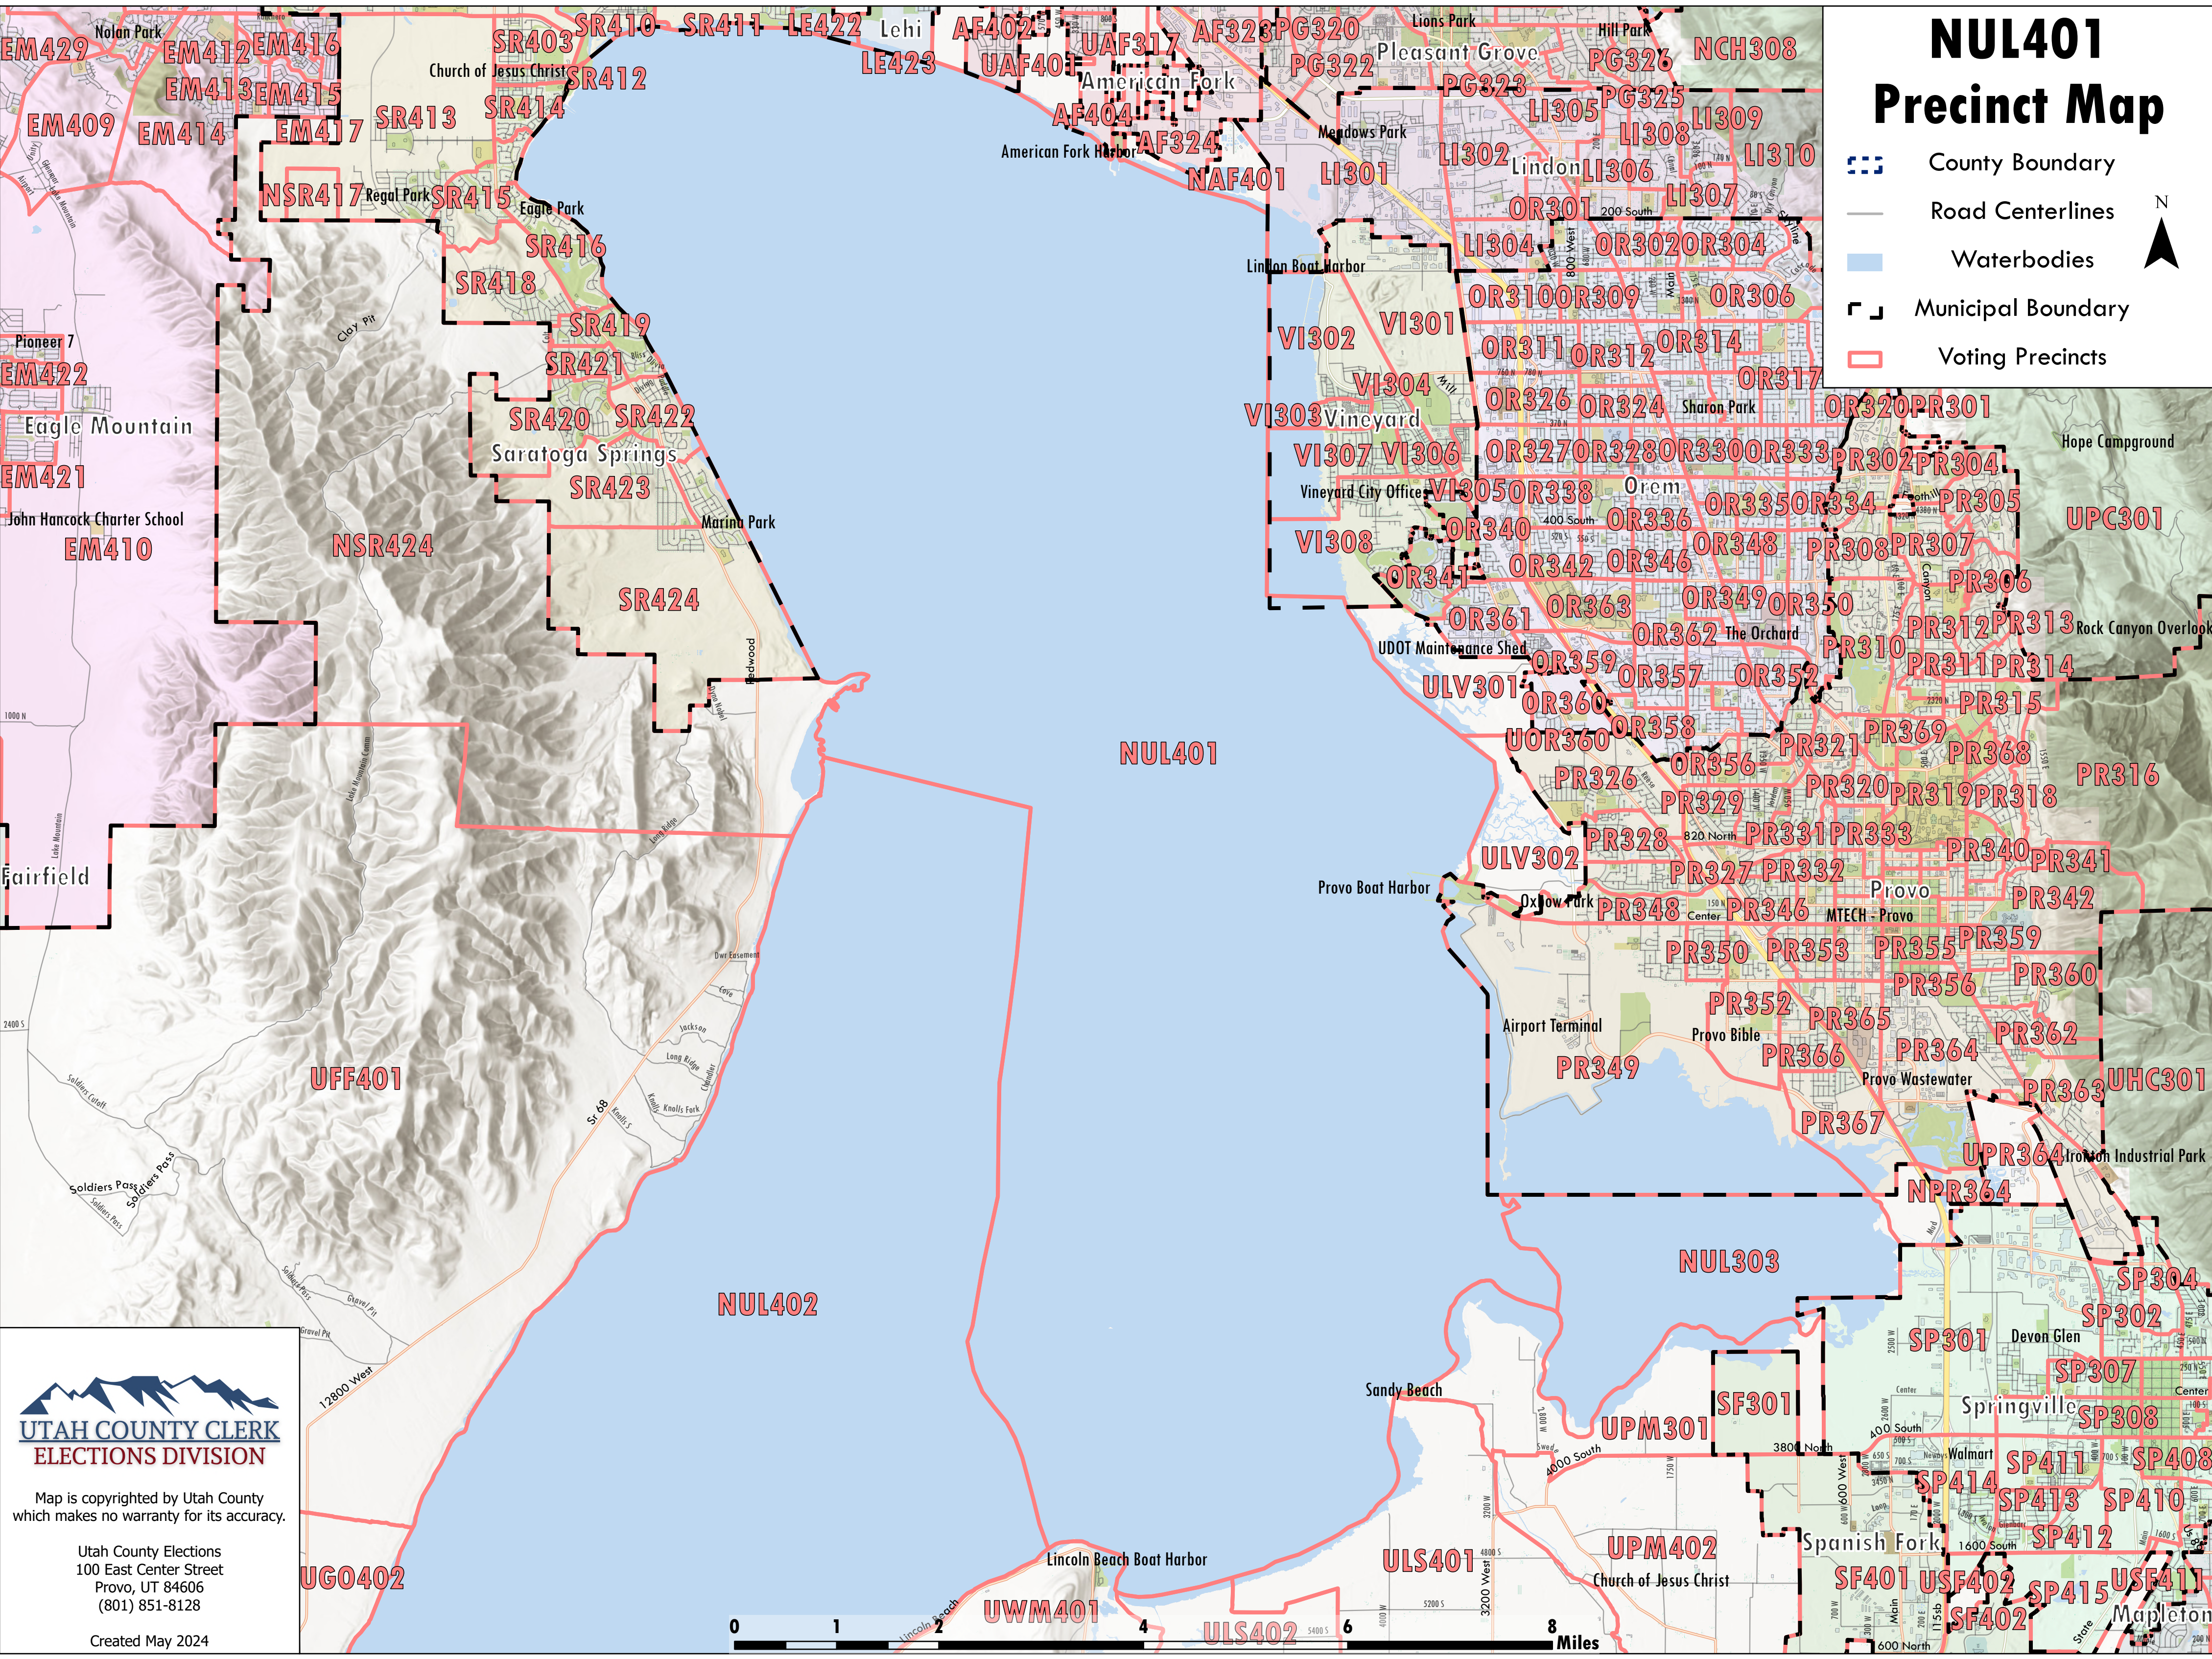

NUL401 Precinct Map

-  County Boundary
-  Road Centerlines
-  Waterbodies
-  Municipal Boundary
-  Voting Precincts

Map is copyrighted by Utah County
which makes no warranty for its accuracy.

Utah County Elections
100 East Center Street
Provo, UT 84606
(801) 851-8128

Created May 2024