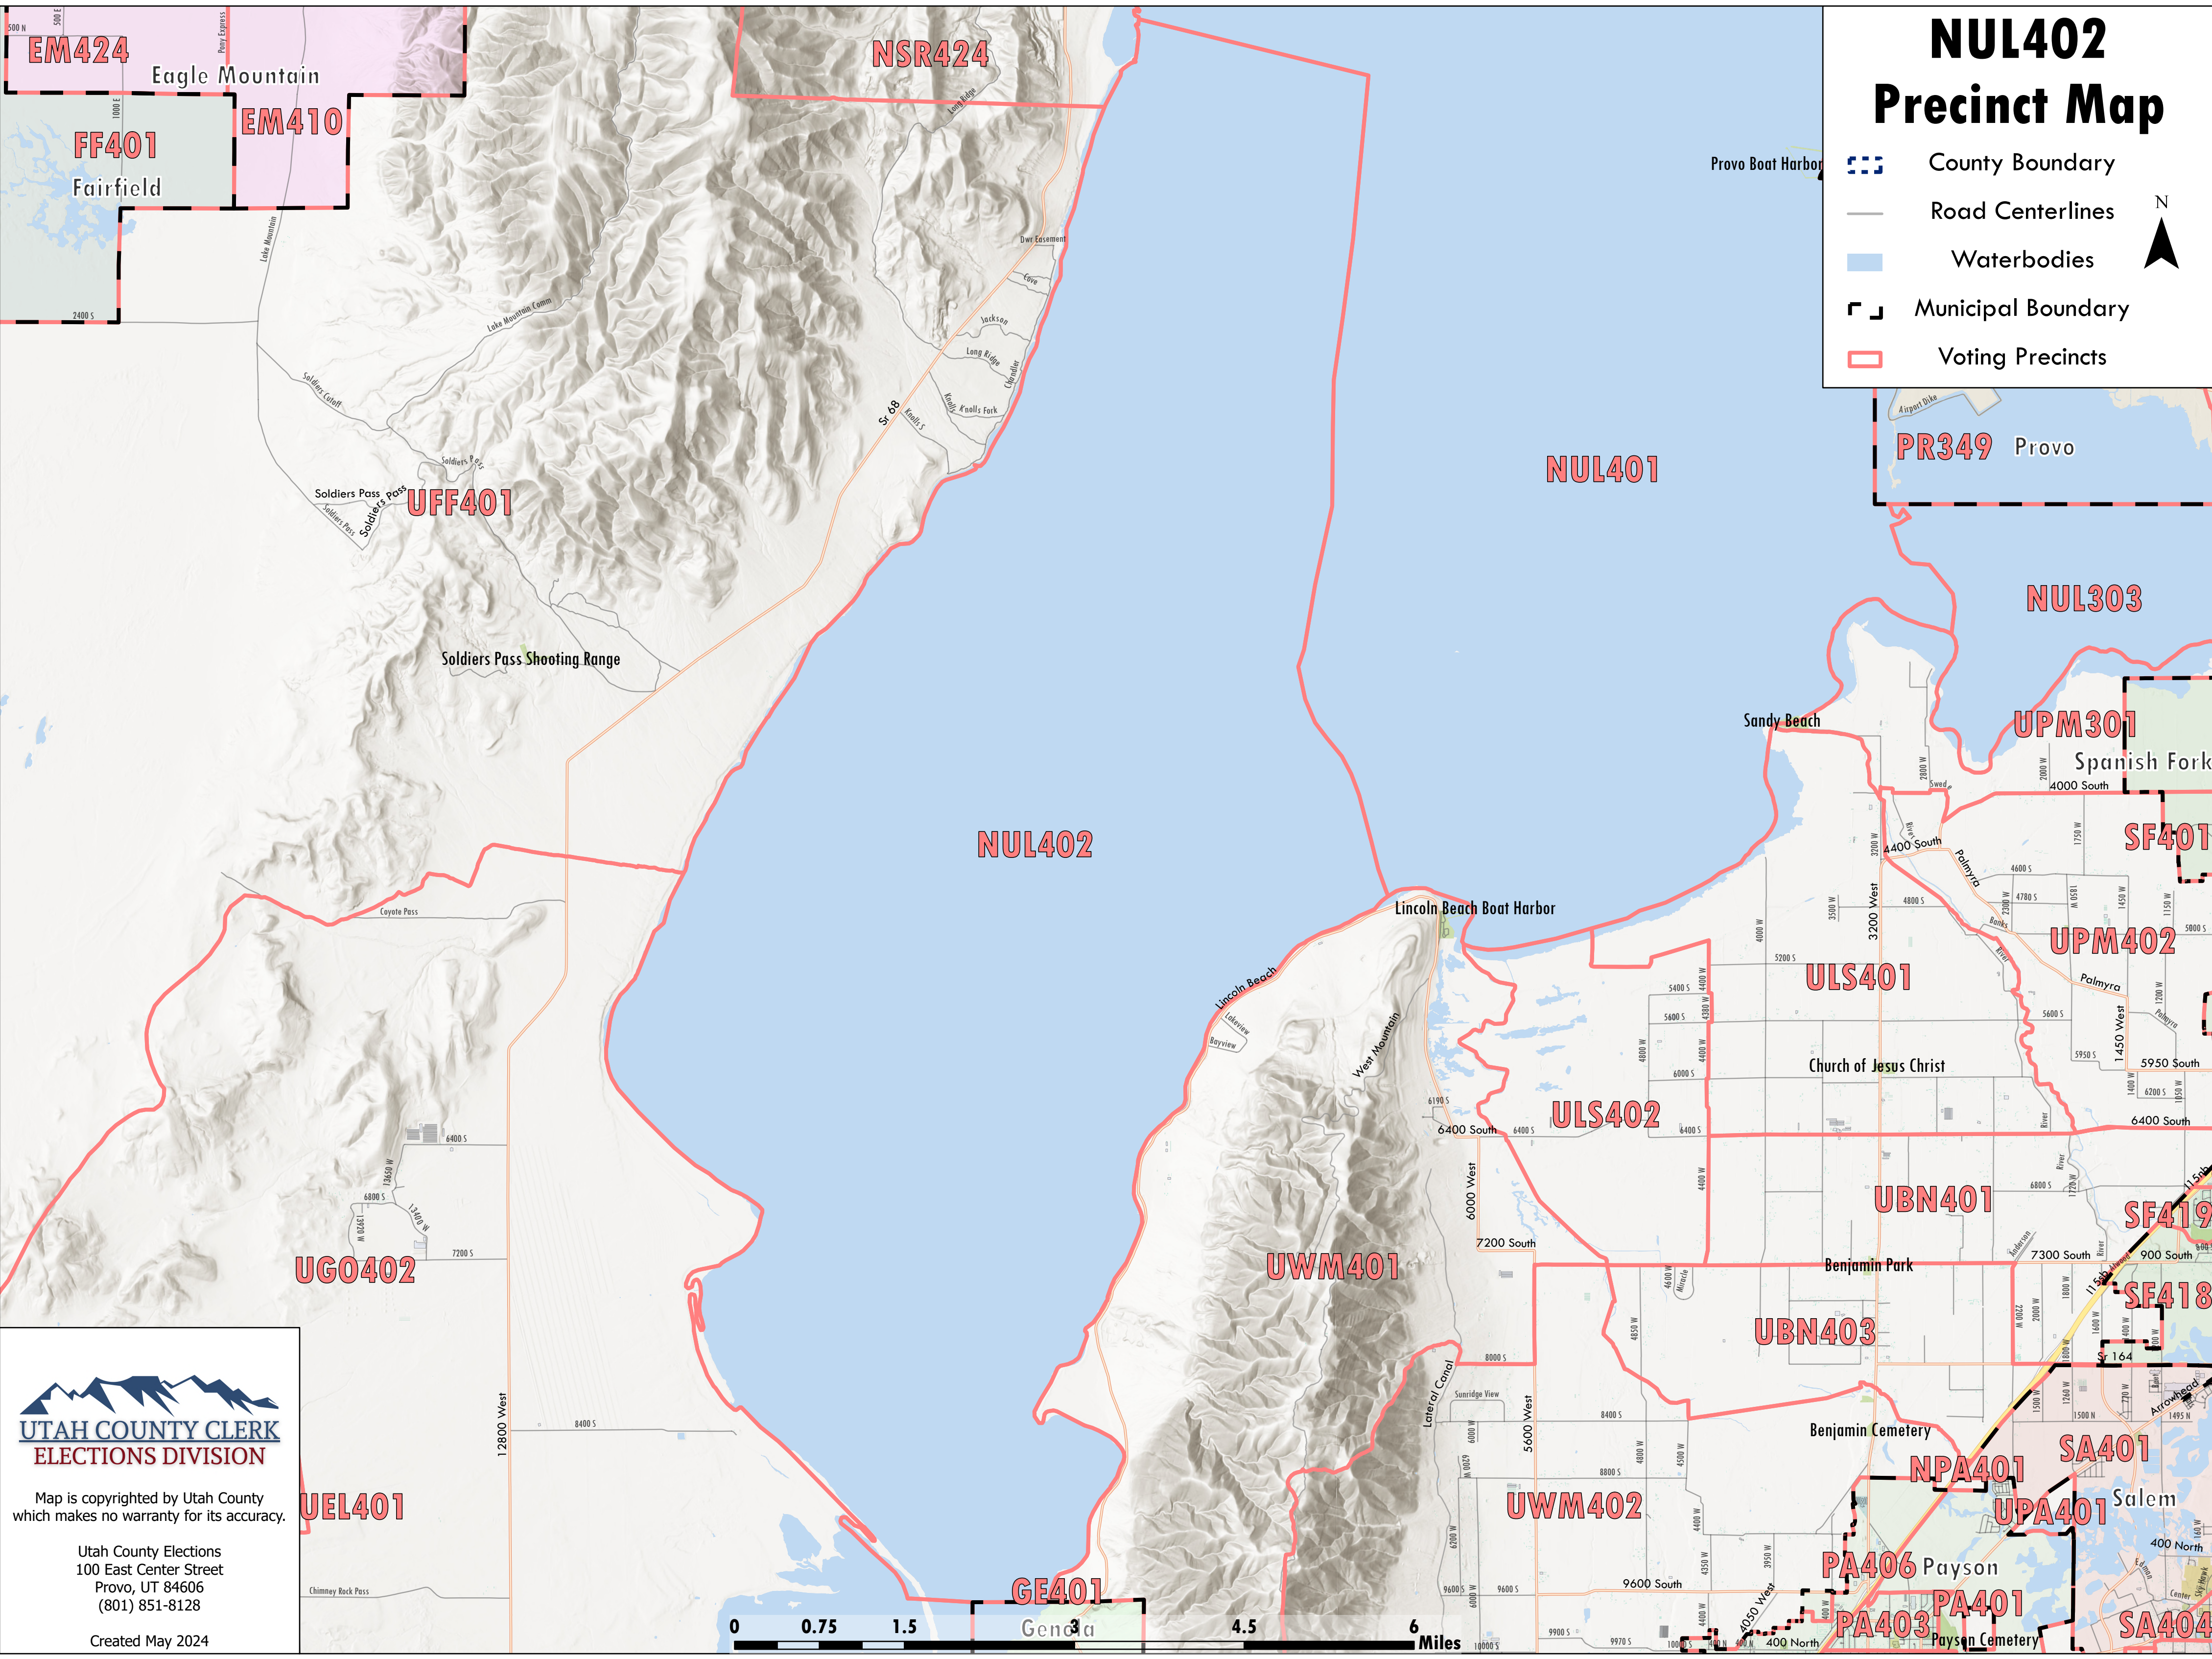

NUL402 Precinct Map

-  County Boundary
-  Road Centerlines
-  Waterbodies
-  Municipal Boundary
-  Voting Precincts

Map is copyrighted by Utah County
which makes no warranty for its accuracy.

Utah County Elections
100 East Center Street
Provo, UT 84606
(801) 851-8128