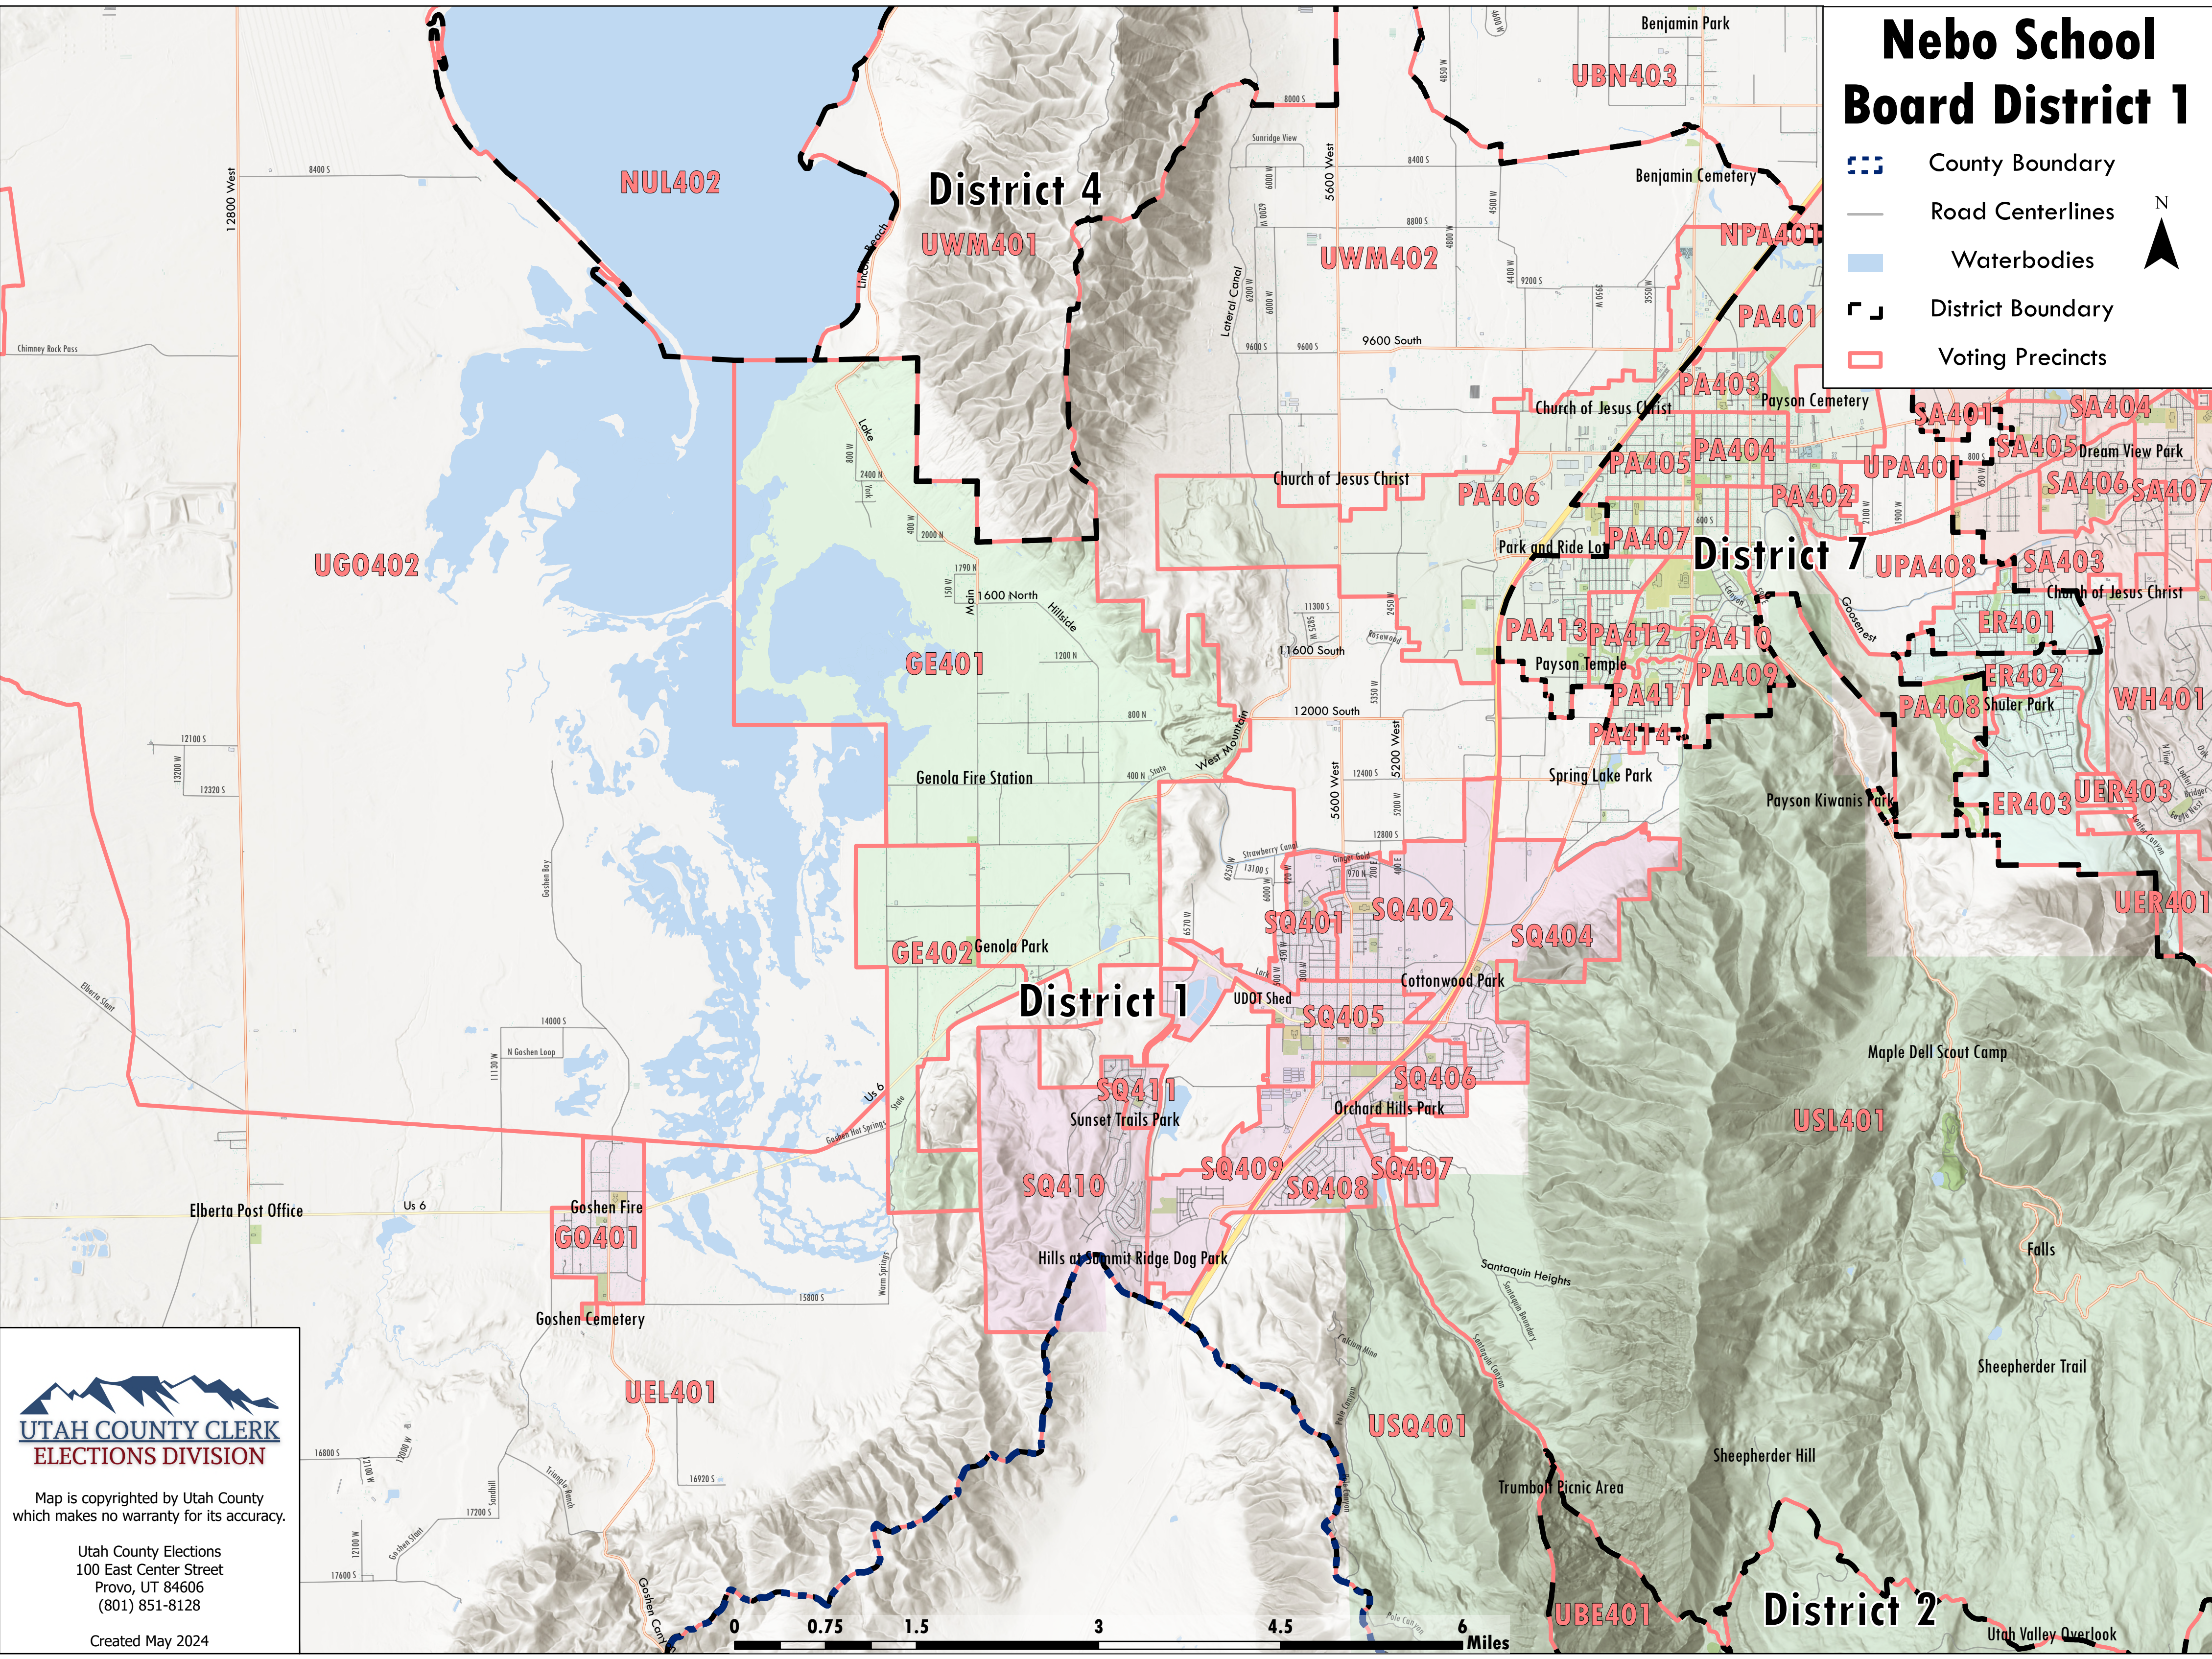

Nebo School Board District 1

-  County Boundary
-  Road Centerlines
-  Waterbodies
-  District Boundary
-  Voting Precincts

Map is copyrighted by Utah County which makes no warranty for its accuracy.

Utah County Elections
100 East Center Street
Provo, UT 84606
(801) 851-8128

Created May 2024