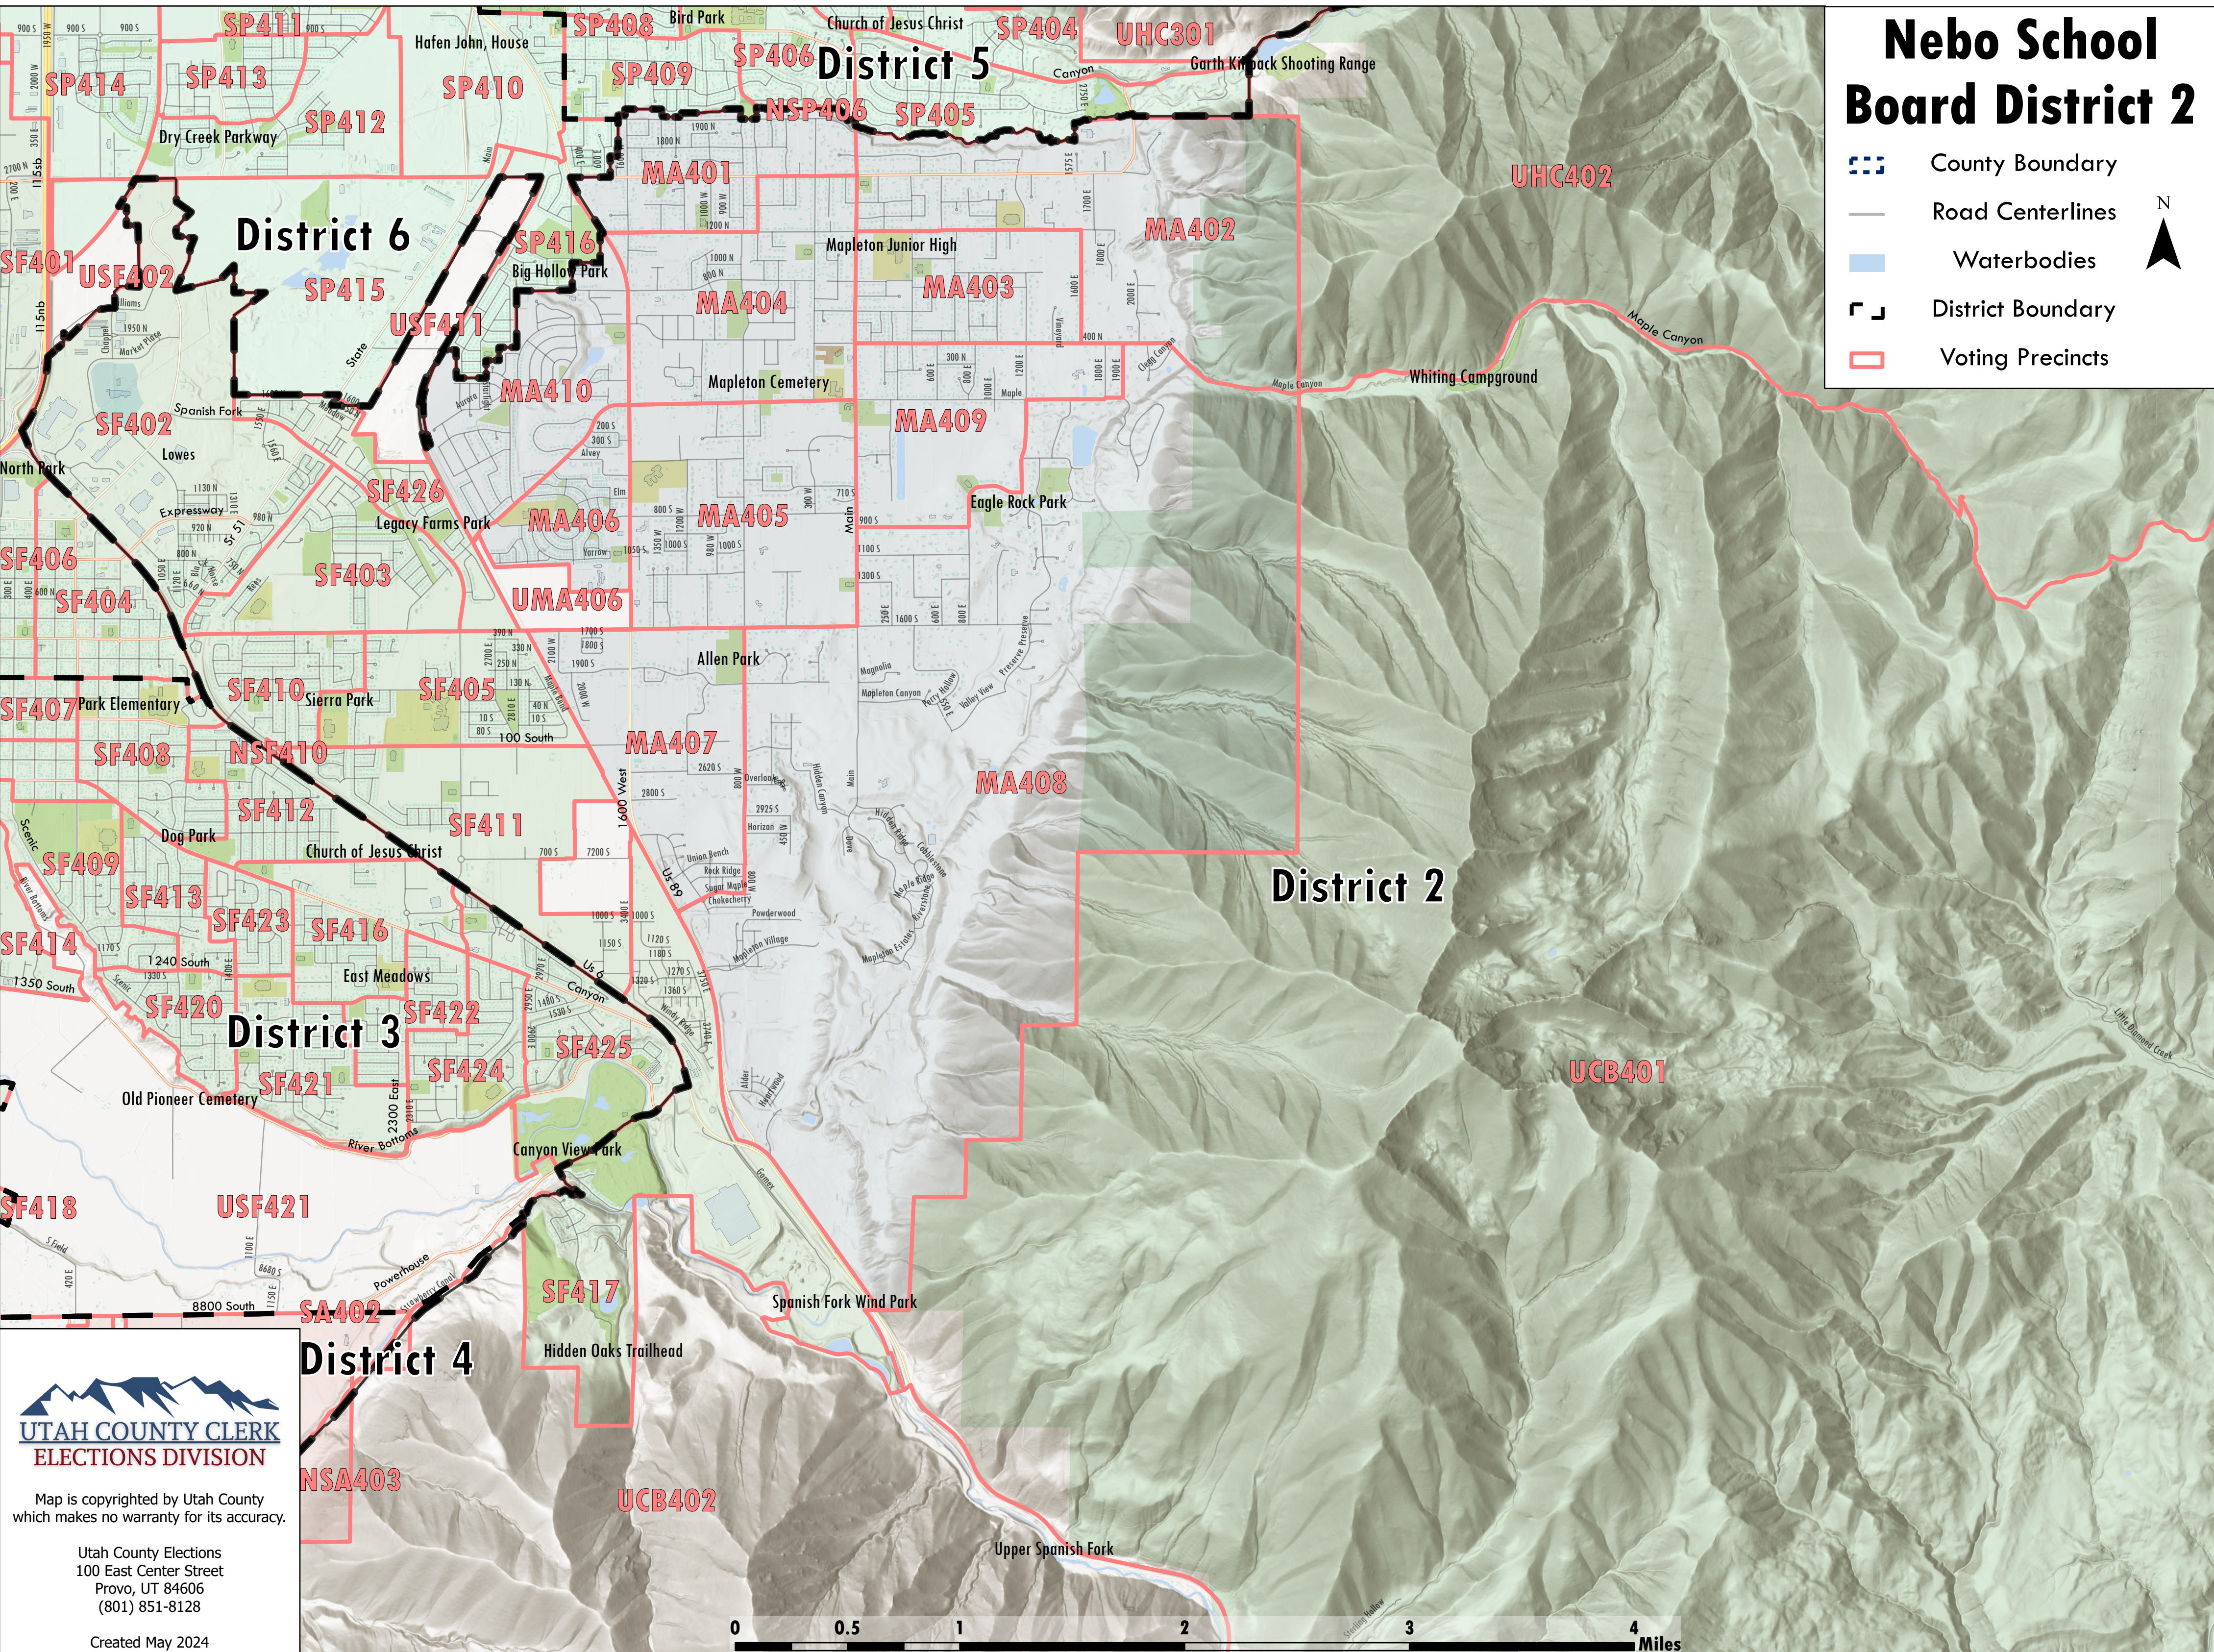

Nebo School Board District 2

-  County Boundary
-  Road Centerlines
-  Waterbodies
-  District Boundary
-  Voting Precincts

Map is copyrighted by Utah County which makes no warranty for its accuracy.

Utah County Elections
100 East Center Street
Provo, UT 84606
(801) 851-8128

Created May 2024