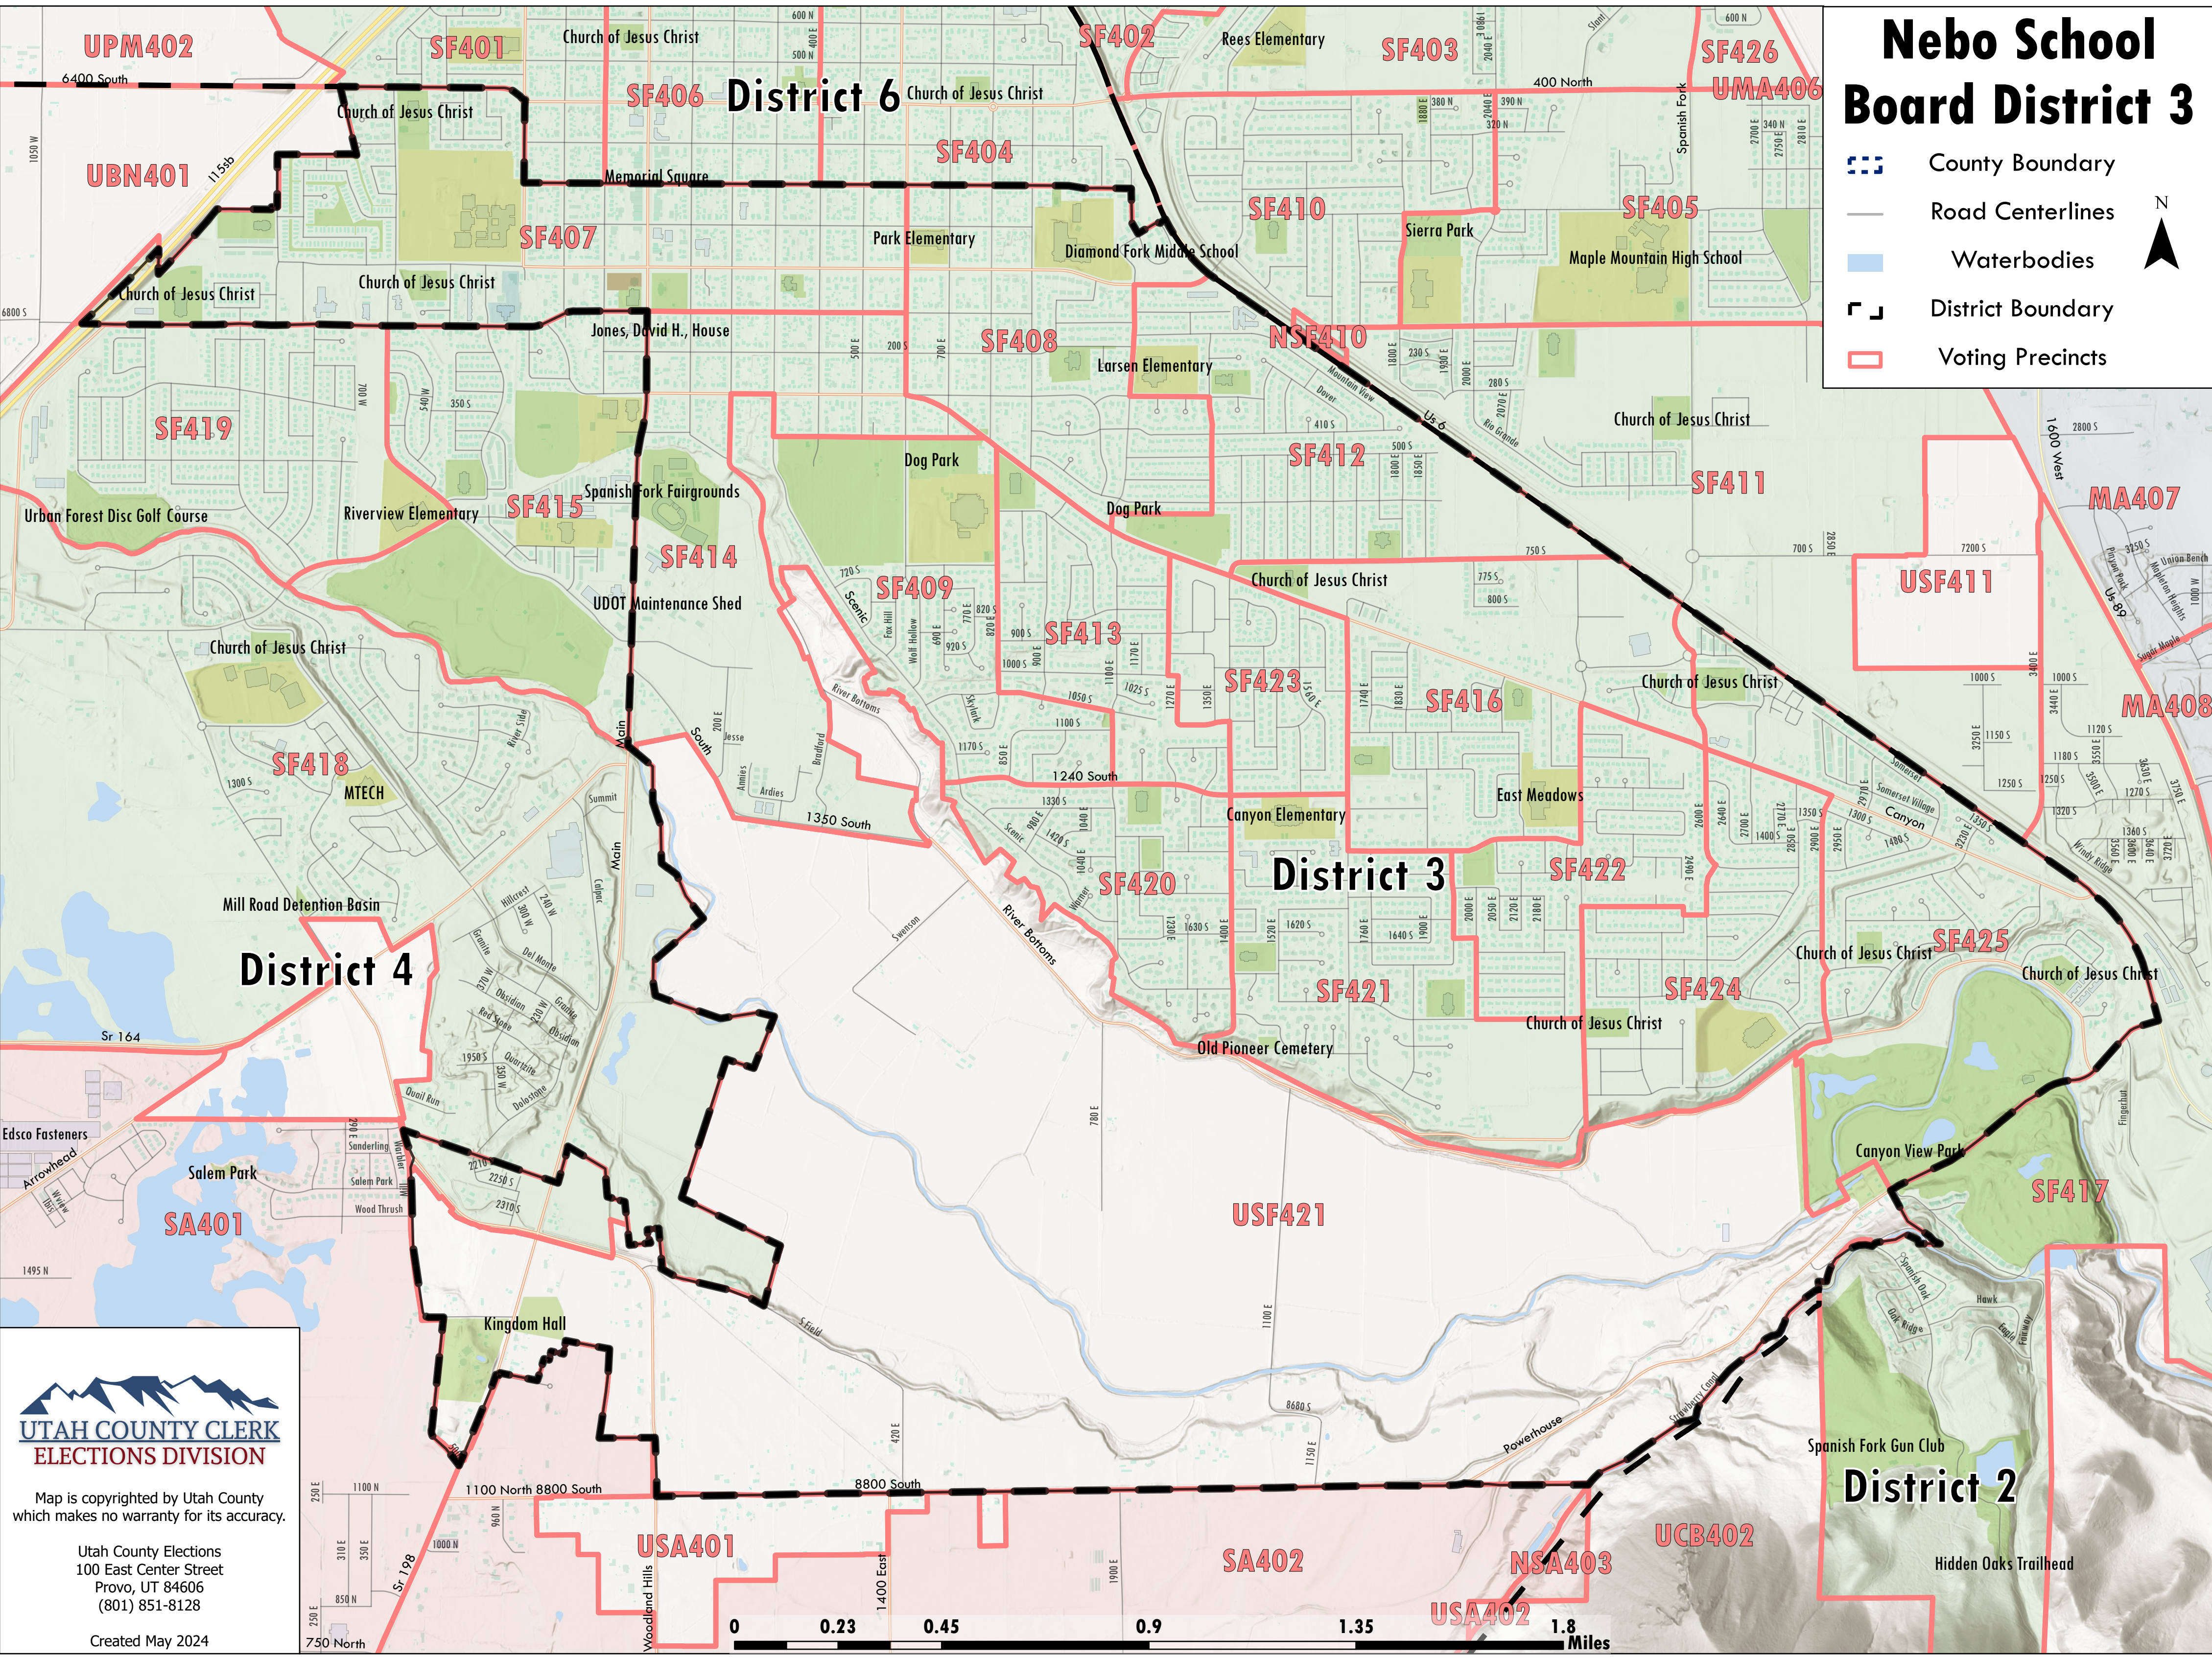

Nebo School Board District 3

-  County Boundary
-  Road Centerlines
-  Waterbodies
-  District Boundary
-  Voting Precincts

Map is copyrighted by Utah County which makes no warranty for its accuracy.

Utah County Elections
 100 East Center Street
 Provo, UT 84606
 (801) 851-8128

Created May 2024