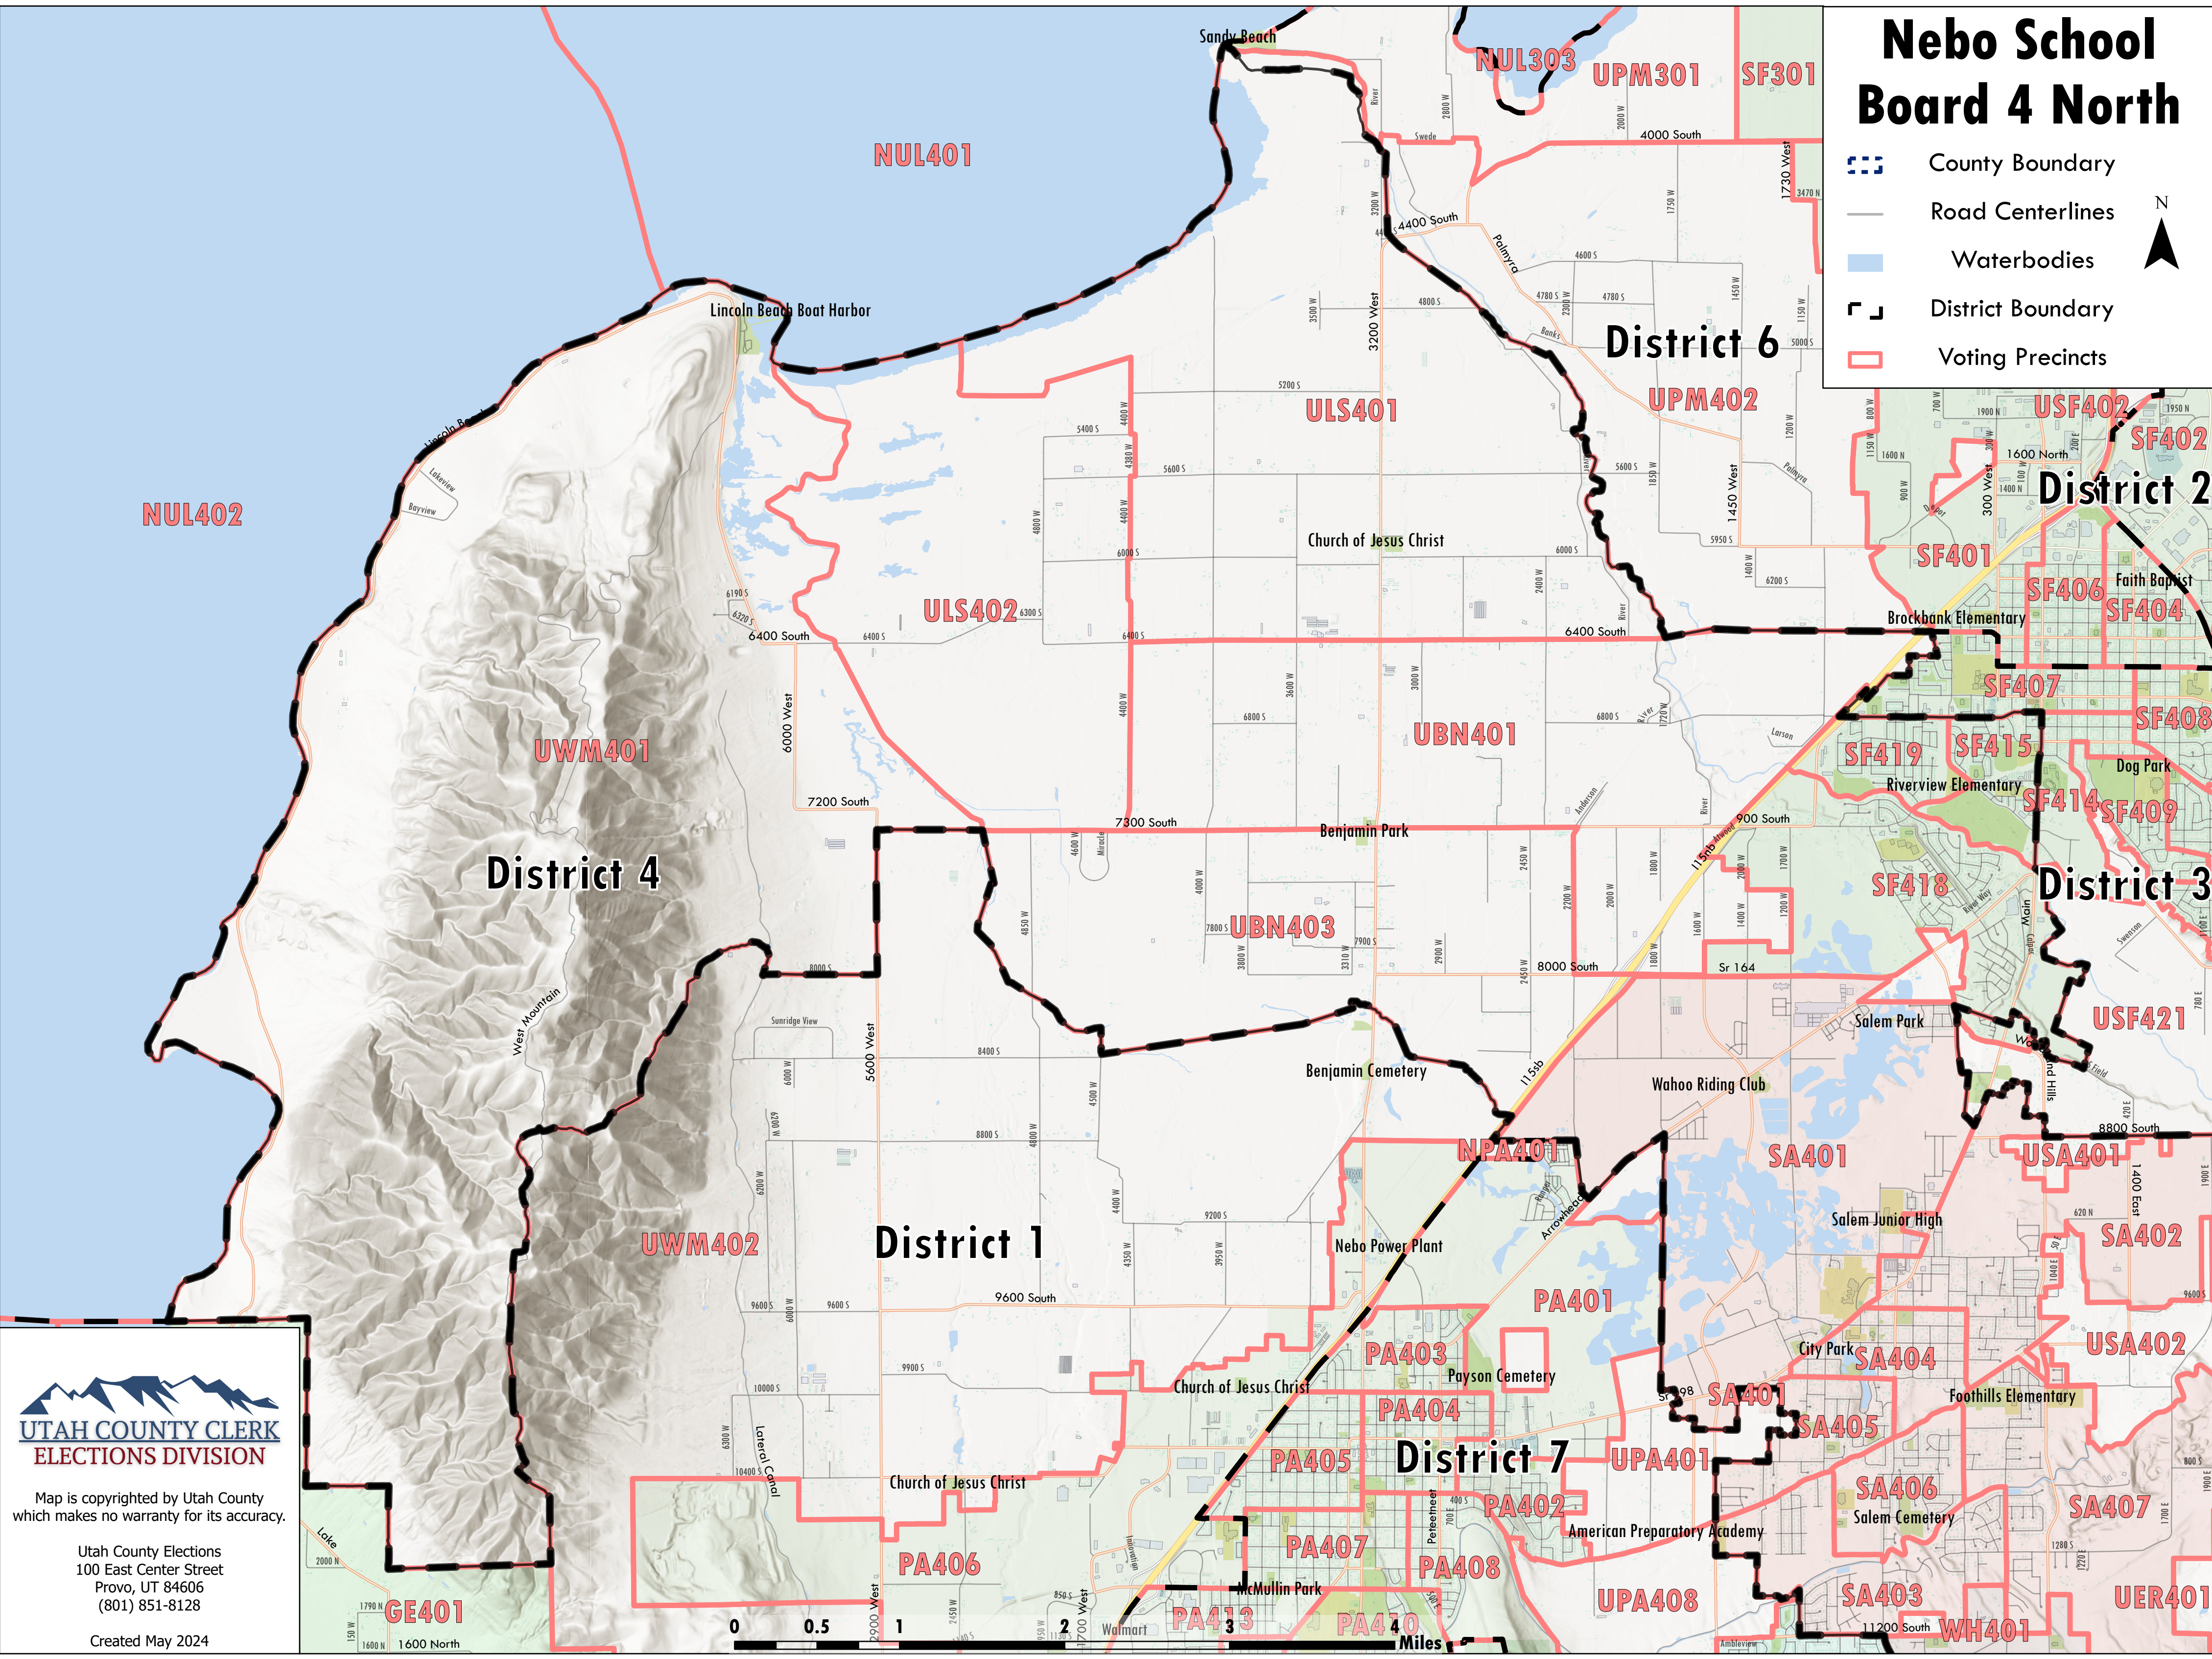

Nebo School Board 4 North

-  County Boundary
-  Road Centerlines
-  Waterbodies
-  District Boundary
-  Voting Precincts

Map is copyrighted by Utah County which makes no warranty for its accuracy.

Utah County Elections
 100 East Center Street
 Provo, UT 84606
 (801) 851-8128