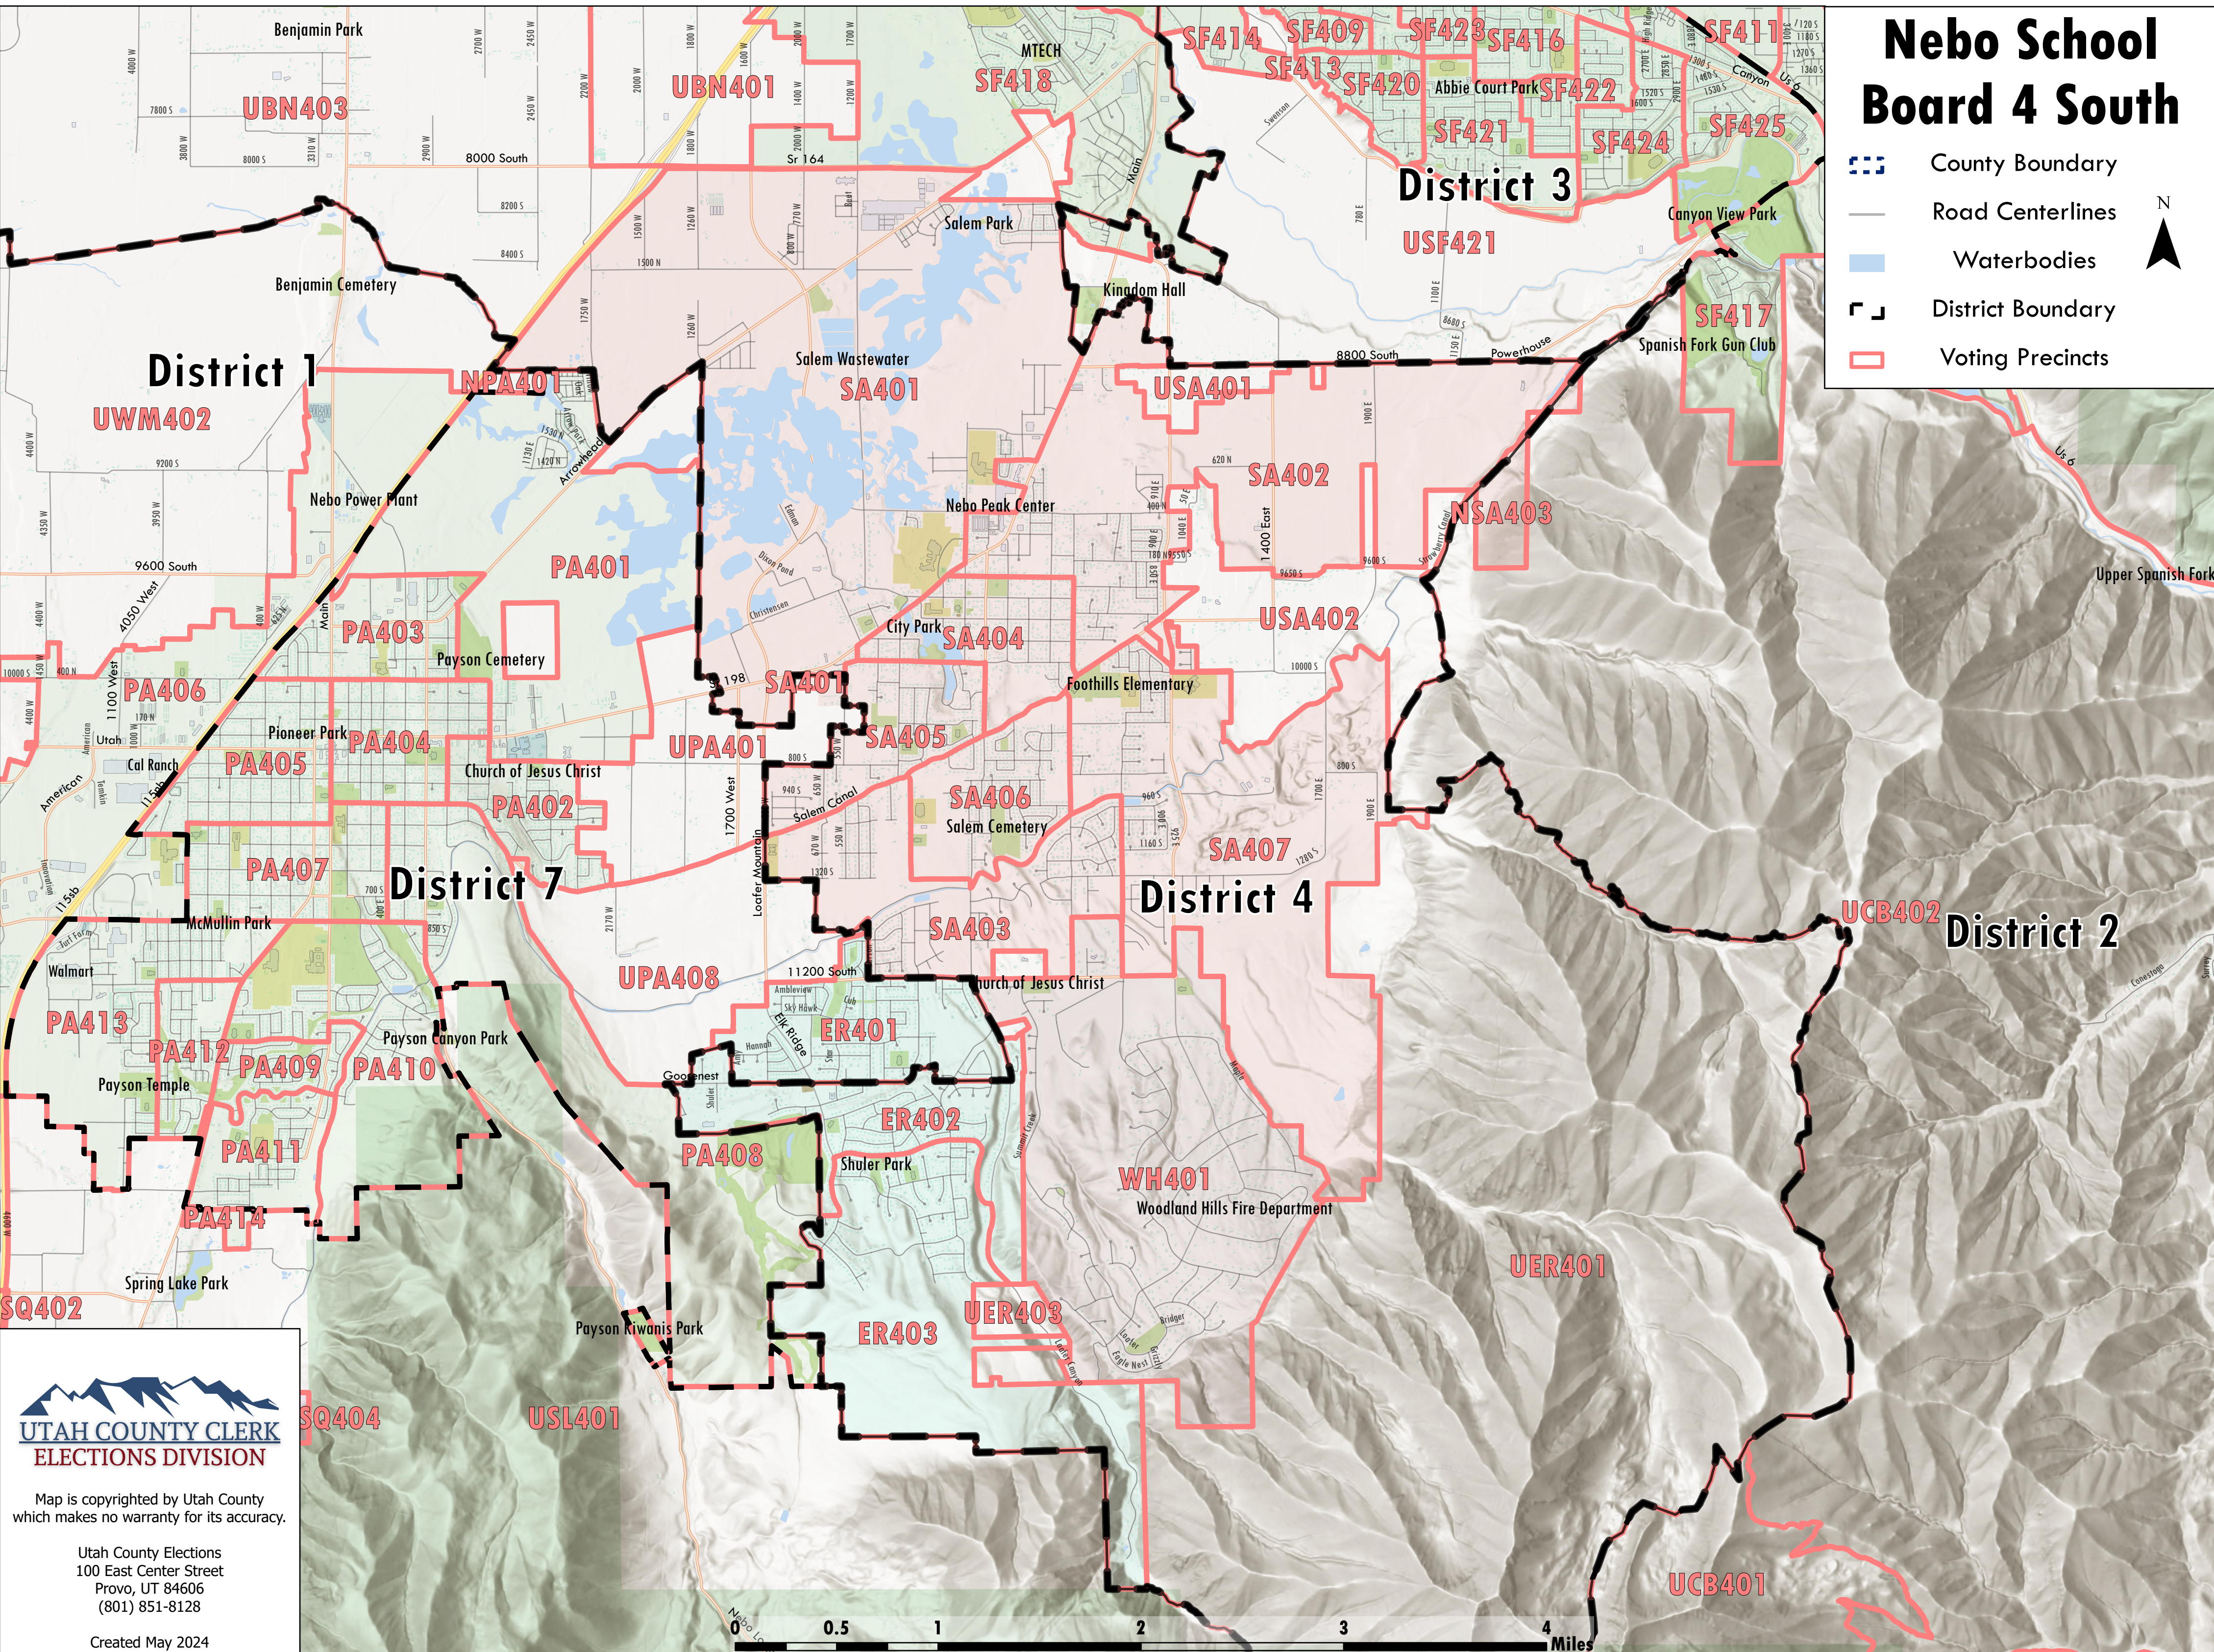

Nebo School Board 4 South

-  County Boundary
-  Road Centerlines
-  Waterbodies
-  District Boundary
-  Voting Precincts

Map is copyrighted by Utah County which makes no warranty for its accuracy.

Utah County Elections
100 East Center Street
Provo, UT 84606
(801) 851-8128