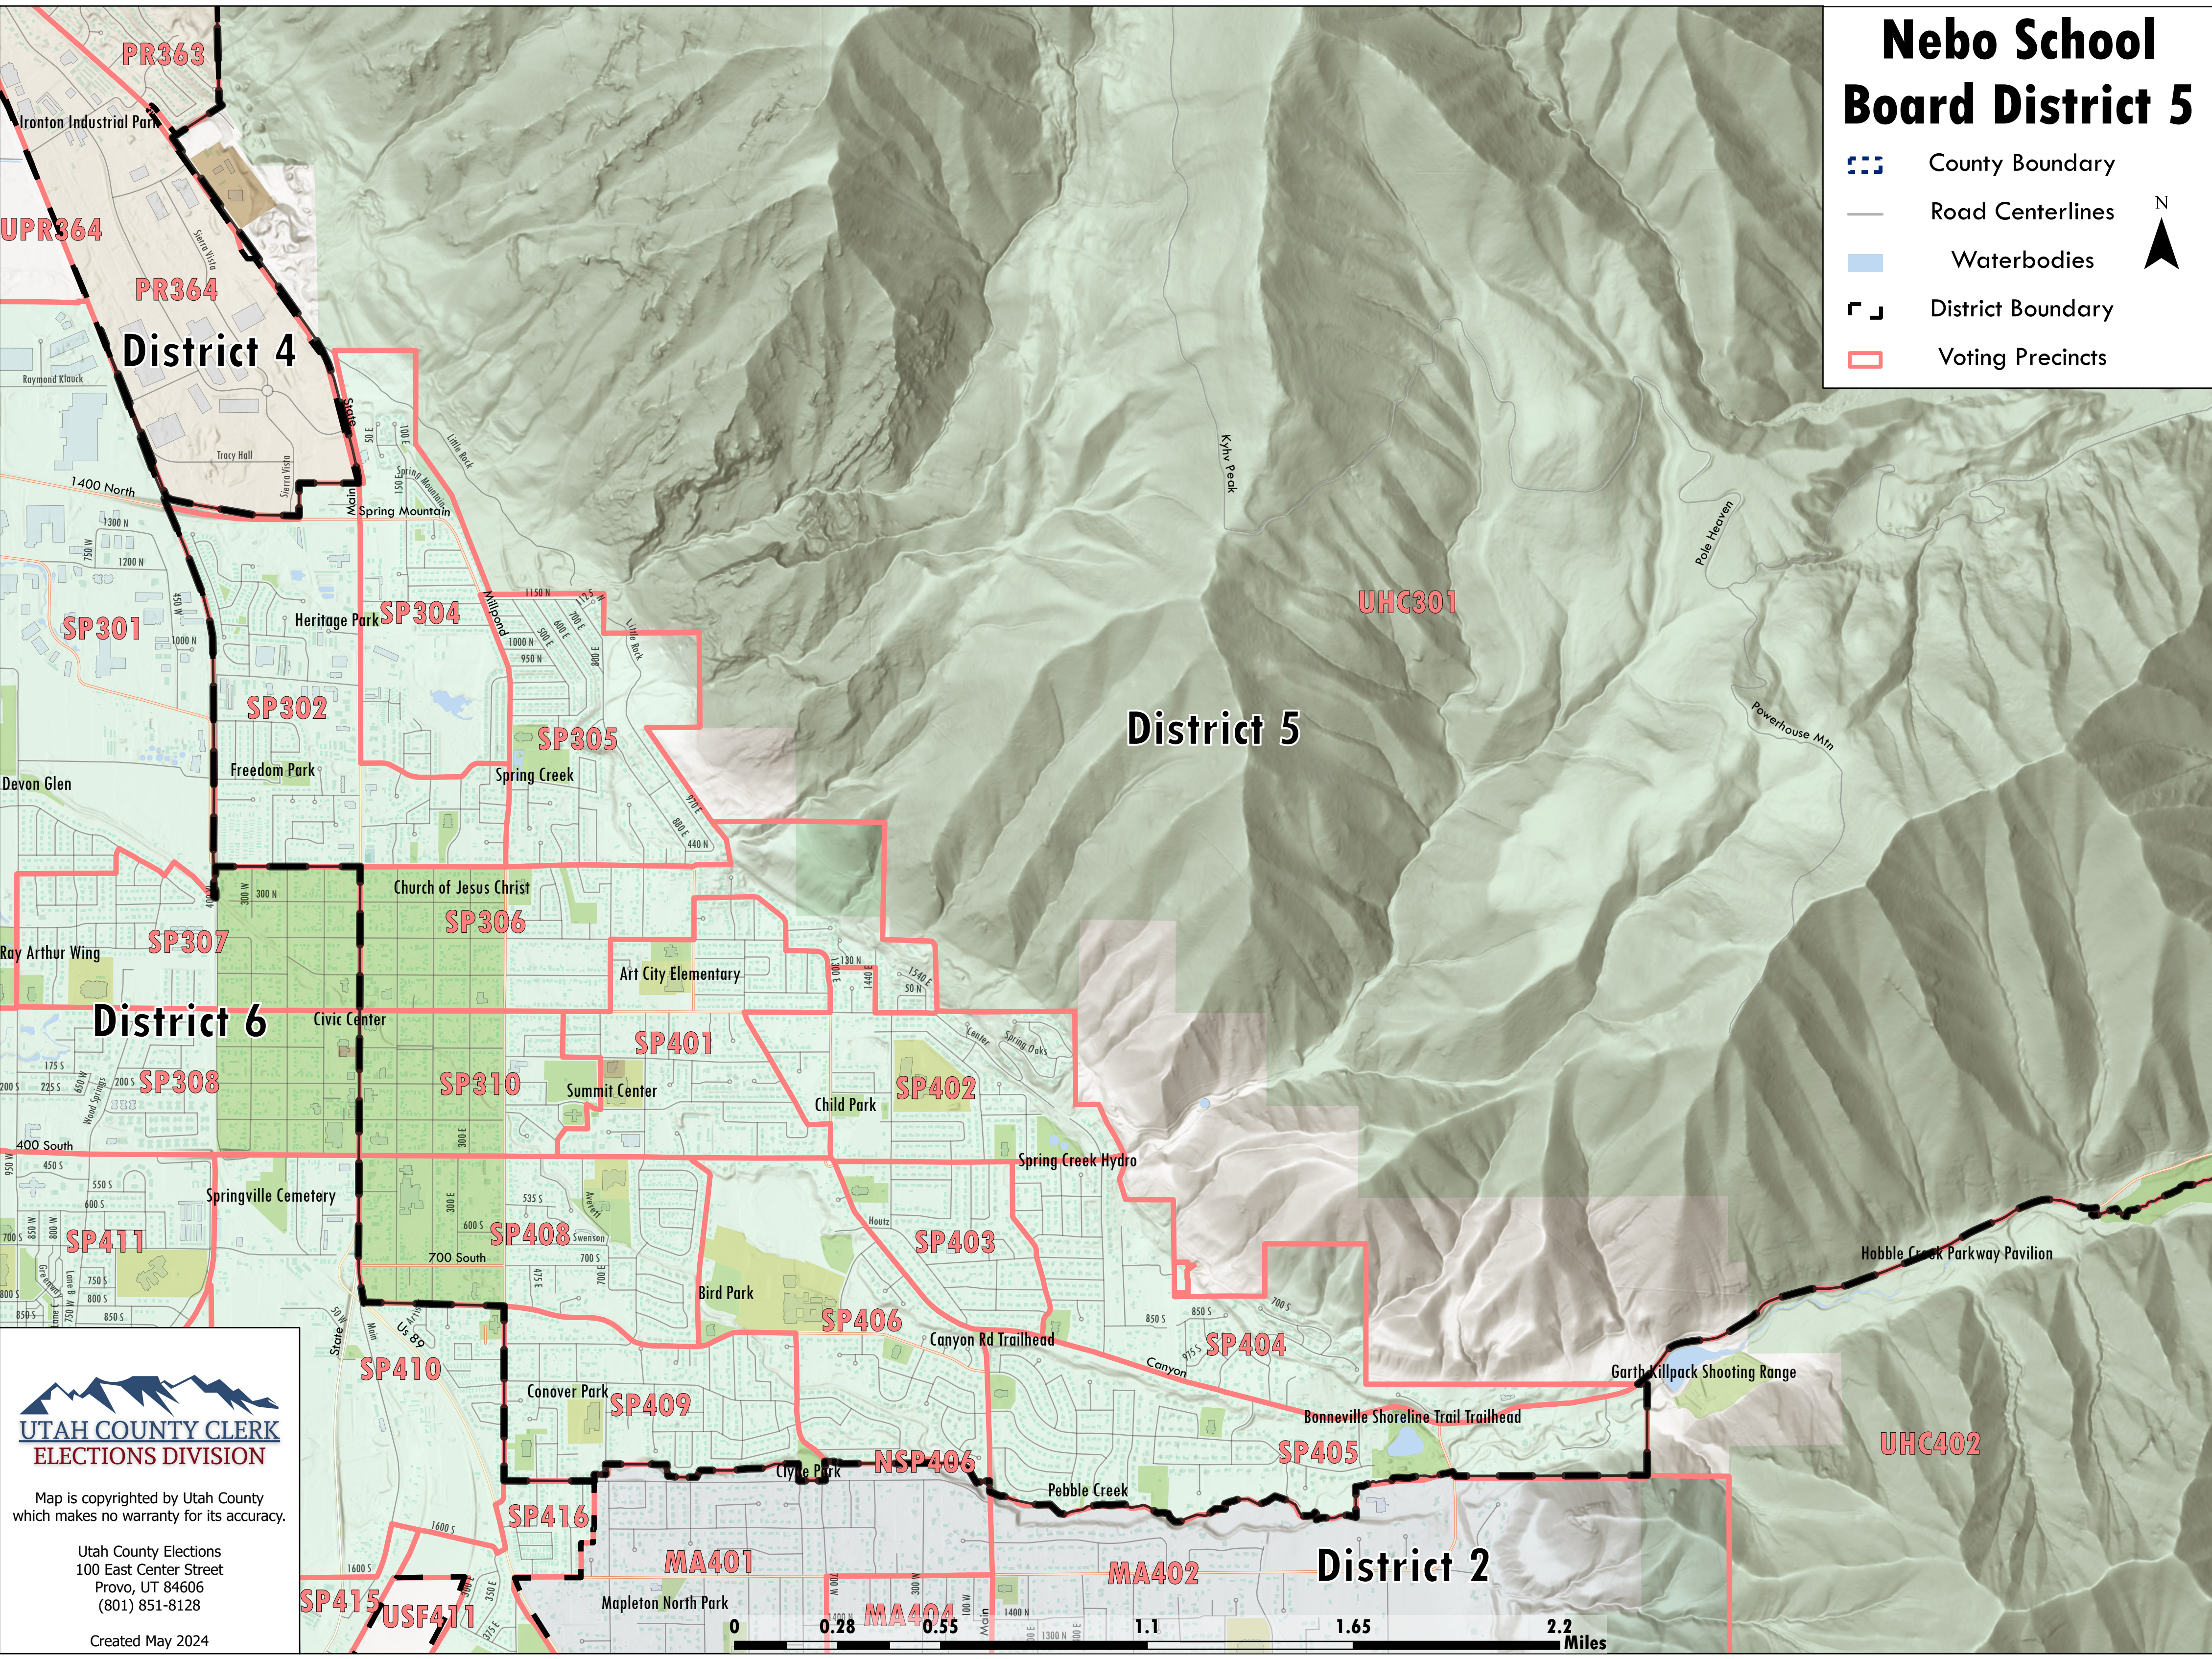

# Nebo School Board District 5

-  County Boundary
-  Road Centerlines
-  Waterbodies
-  District Boundary
-  Voting Precincts

**UTAH COUNTY CLERK  
ELECTIONS DIVISION**

Map is copyrighted by Utah County  
which makes no warranty for its accuracy.

Utah County Elections  
100 East Center Street  
Provo, UT 84606  
(801) 851-8128

Created May 2024