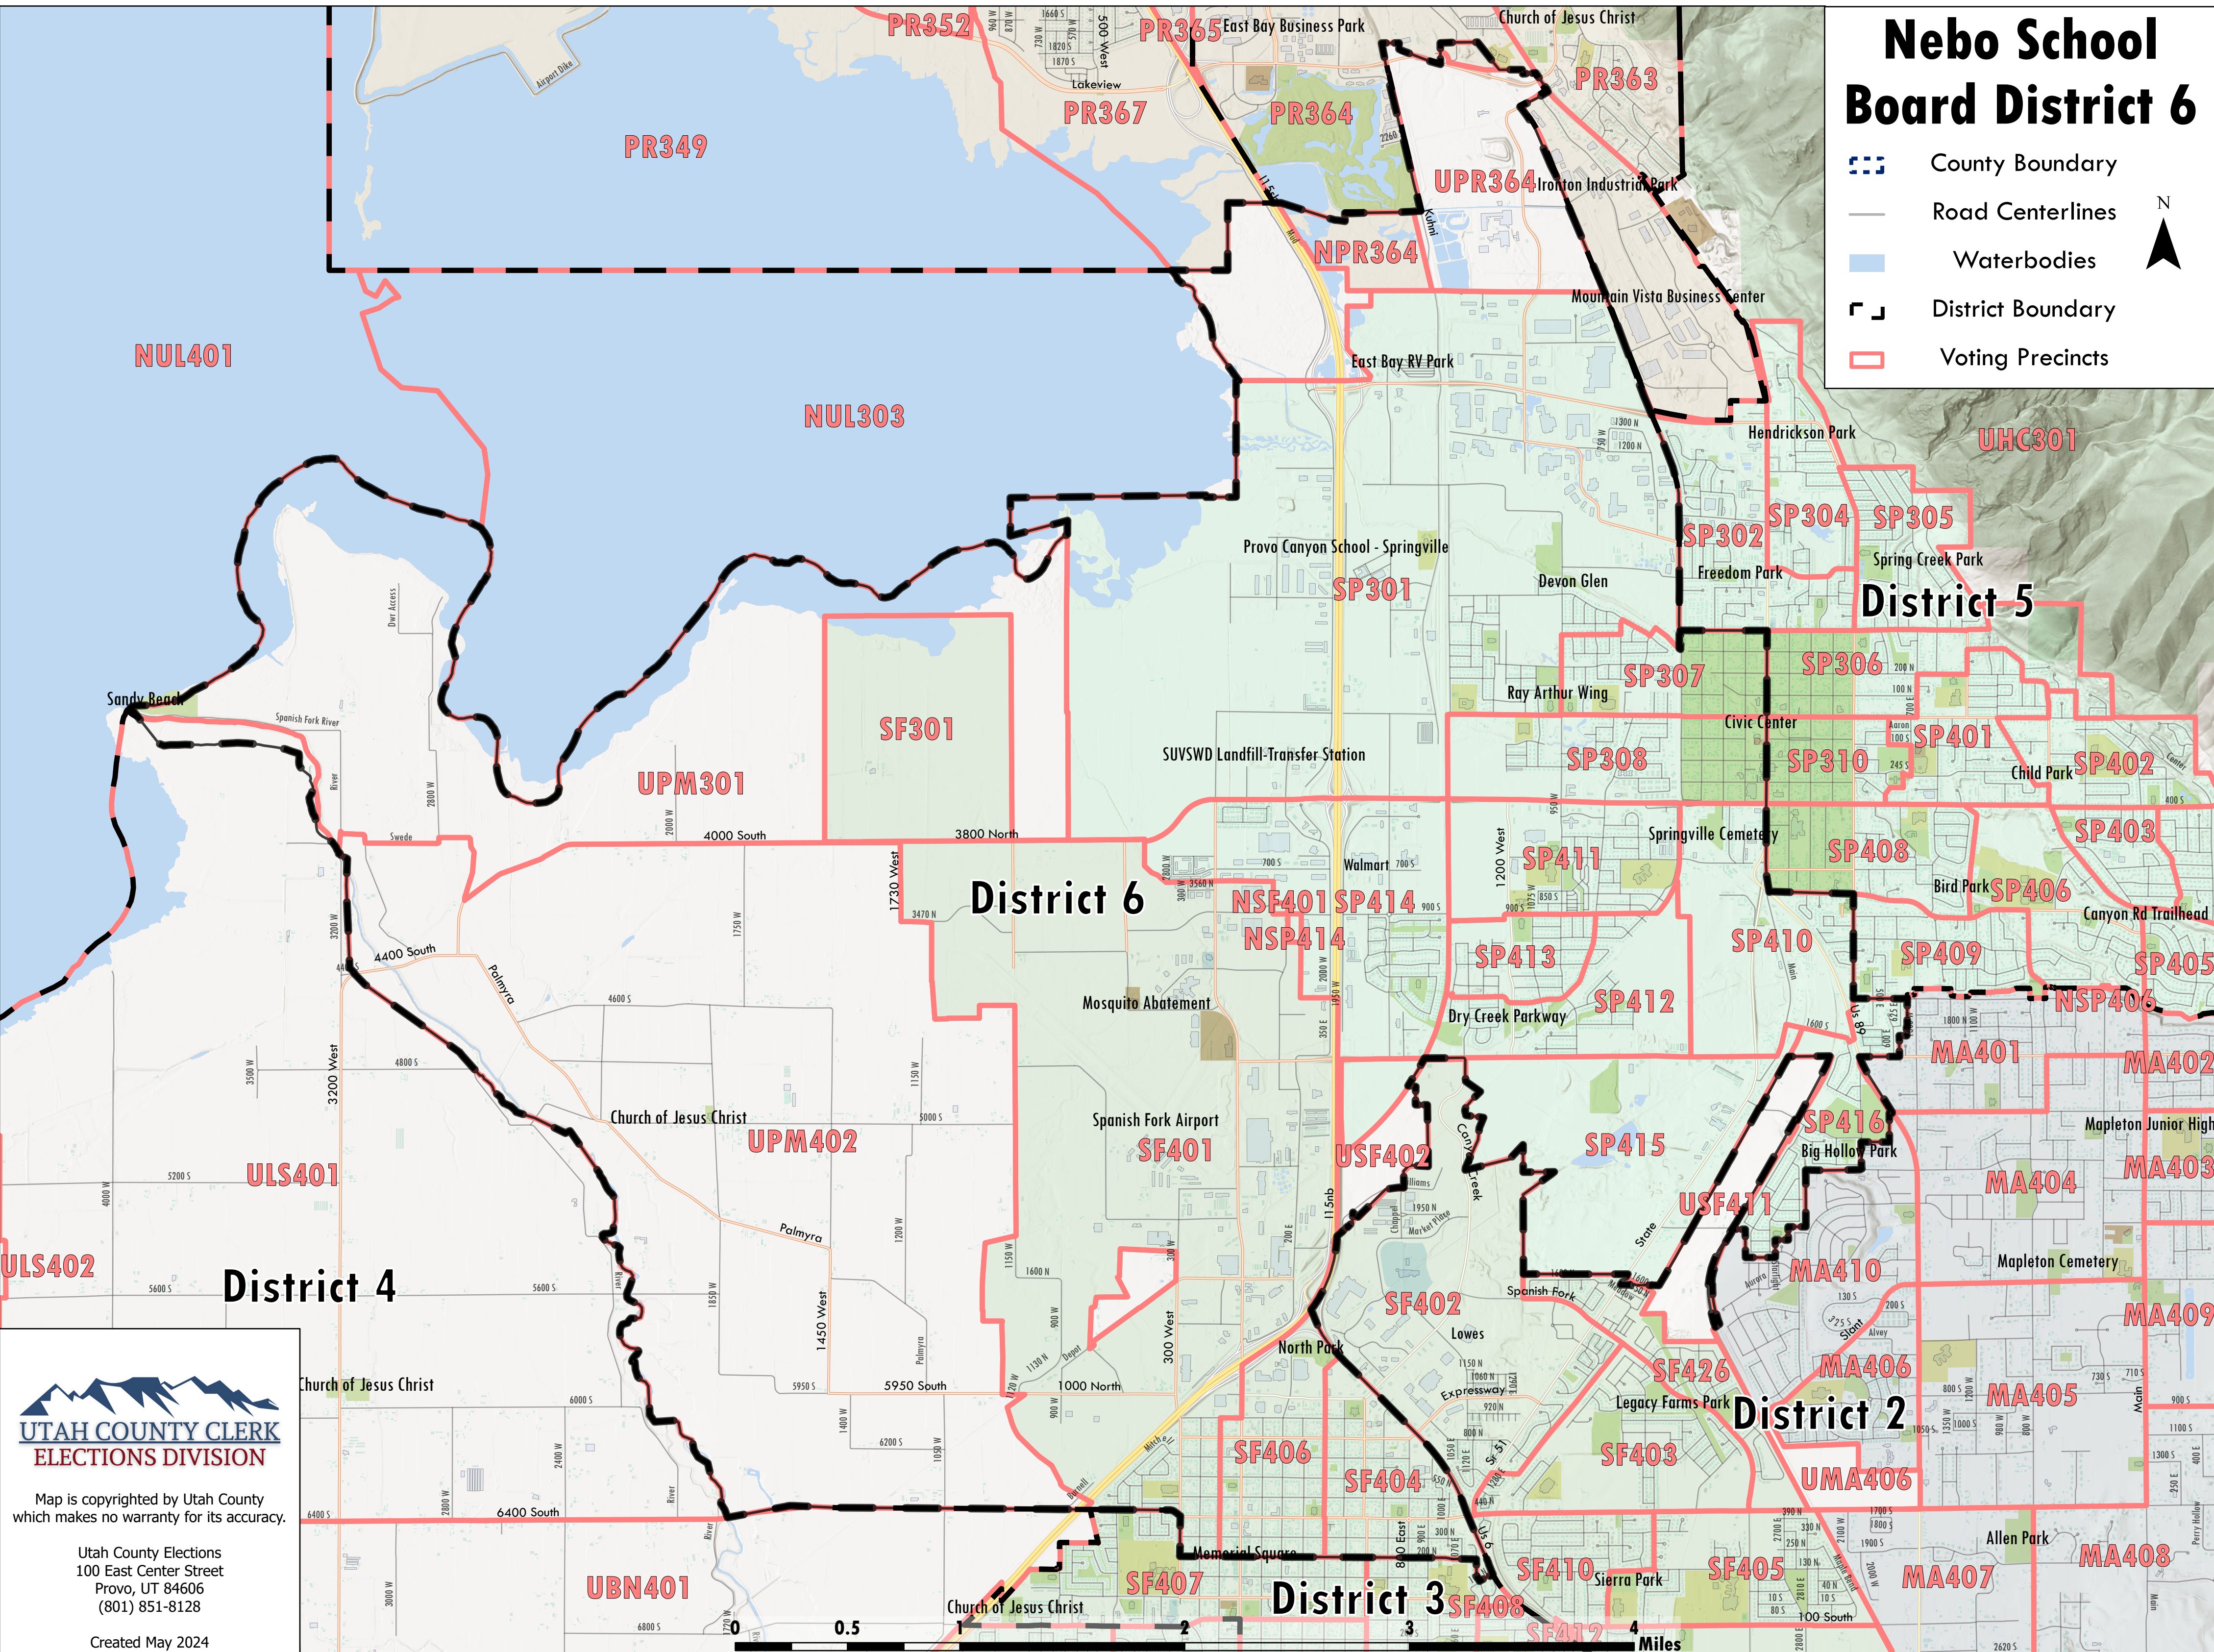

# Nebo School Board District 6

-  County Boundary
-  Road Centerlines
-  Waterbodies
-  District Boundary
-  Voting Precincts

Map is copyrighted by Utah County which makes no warranty for its accuracy.

Utah County Elections  
 100 East Center Street  
 Provo, UT 84606  
 (801) 851-8128