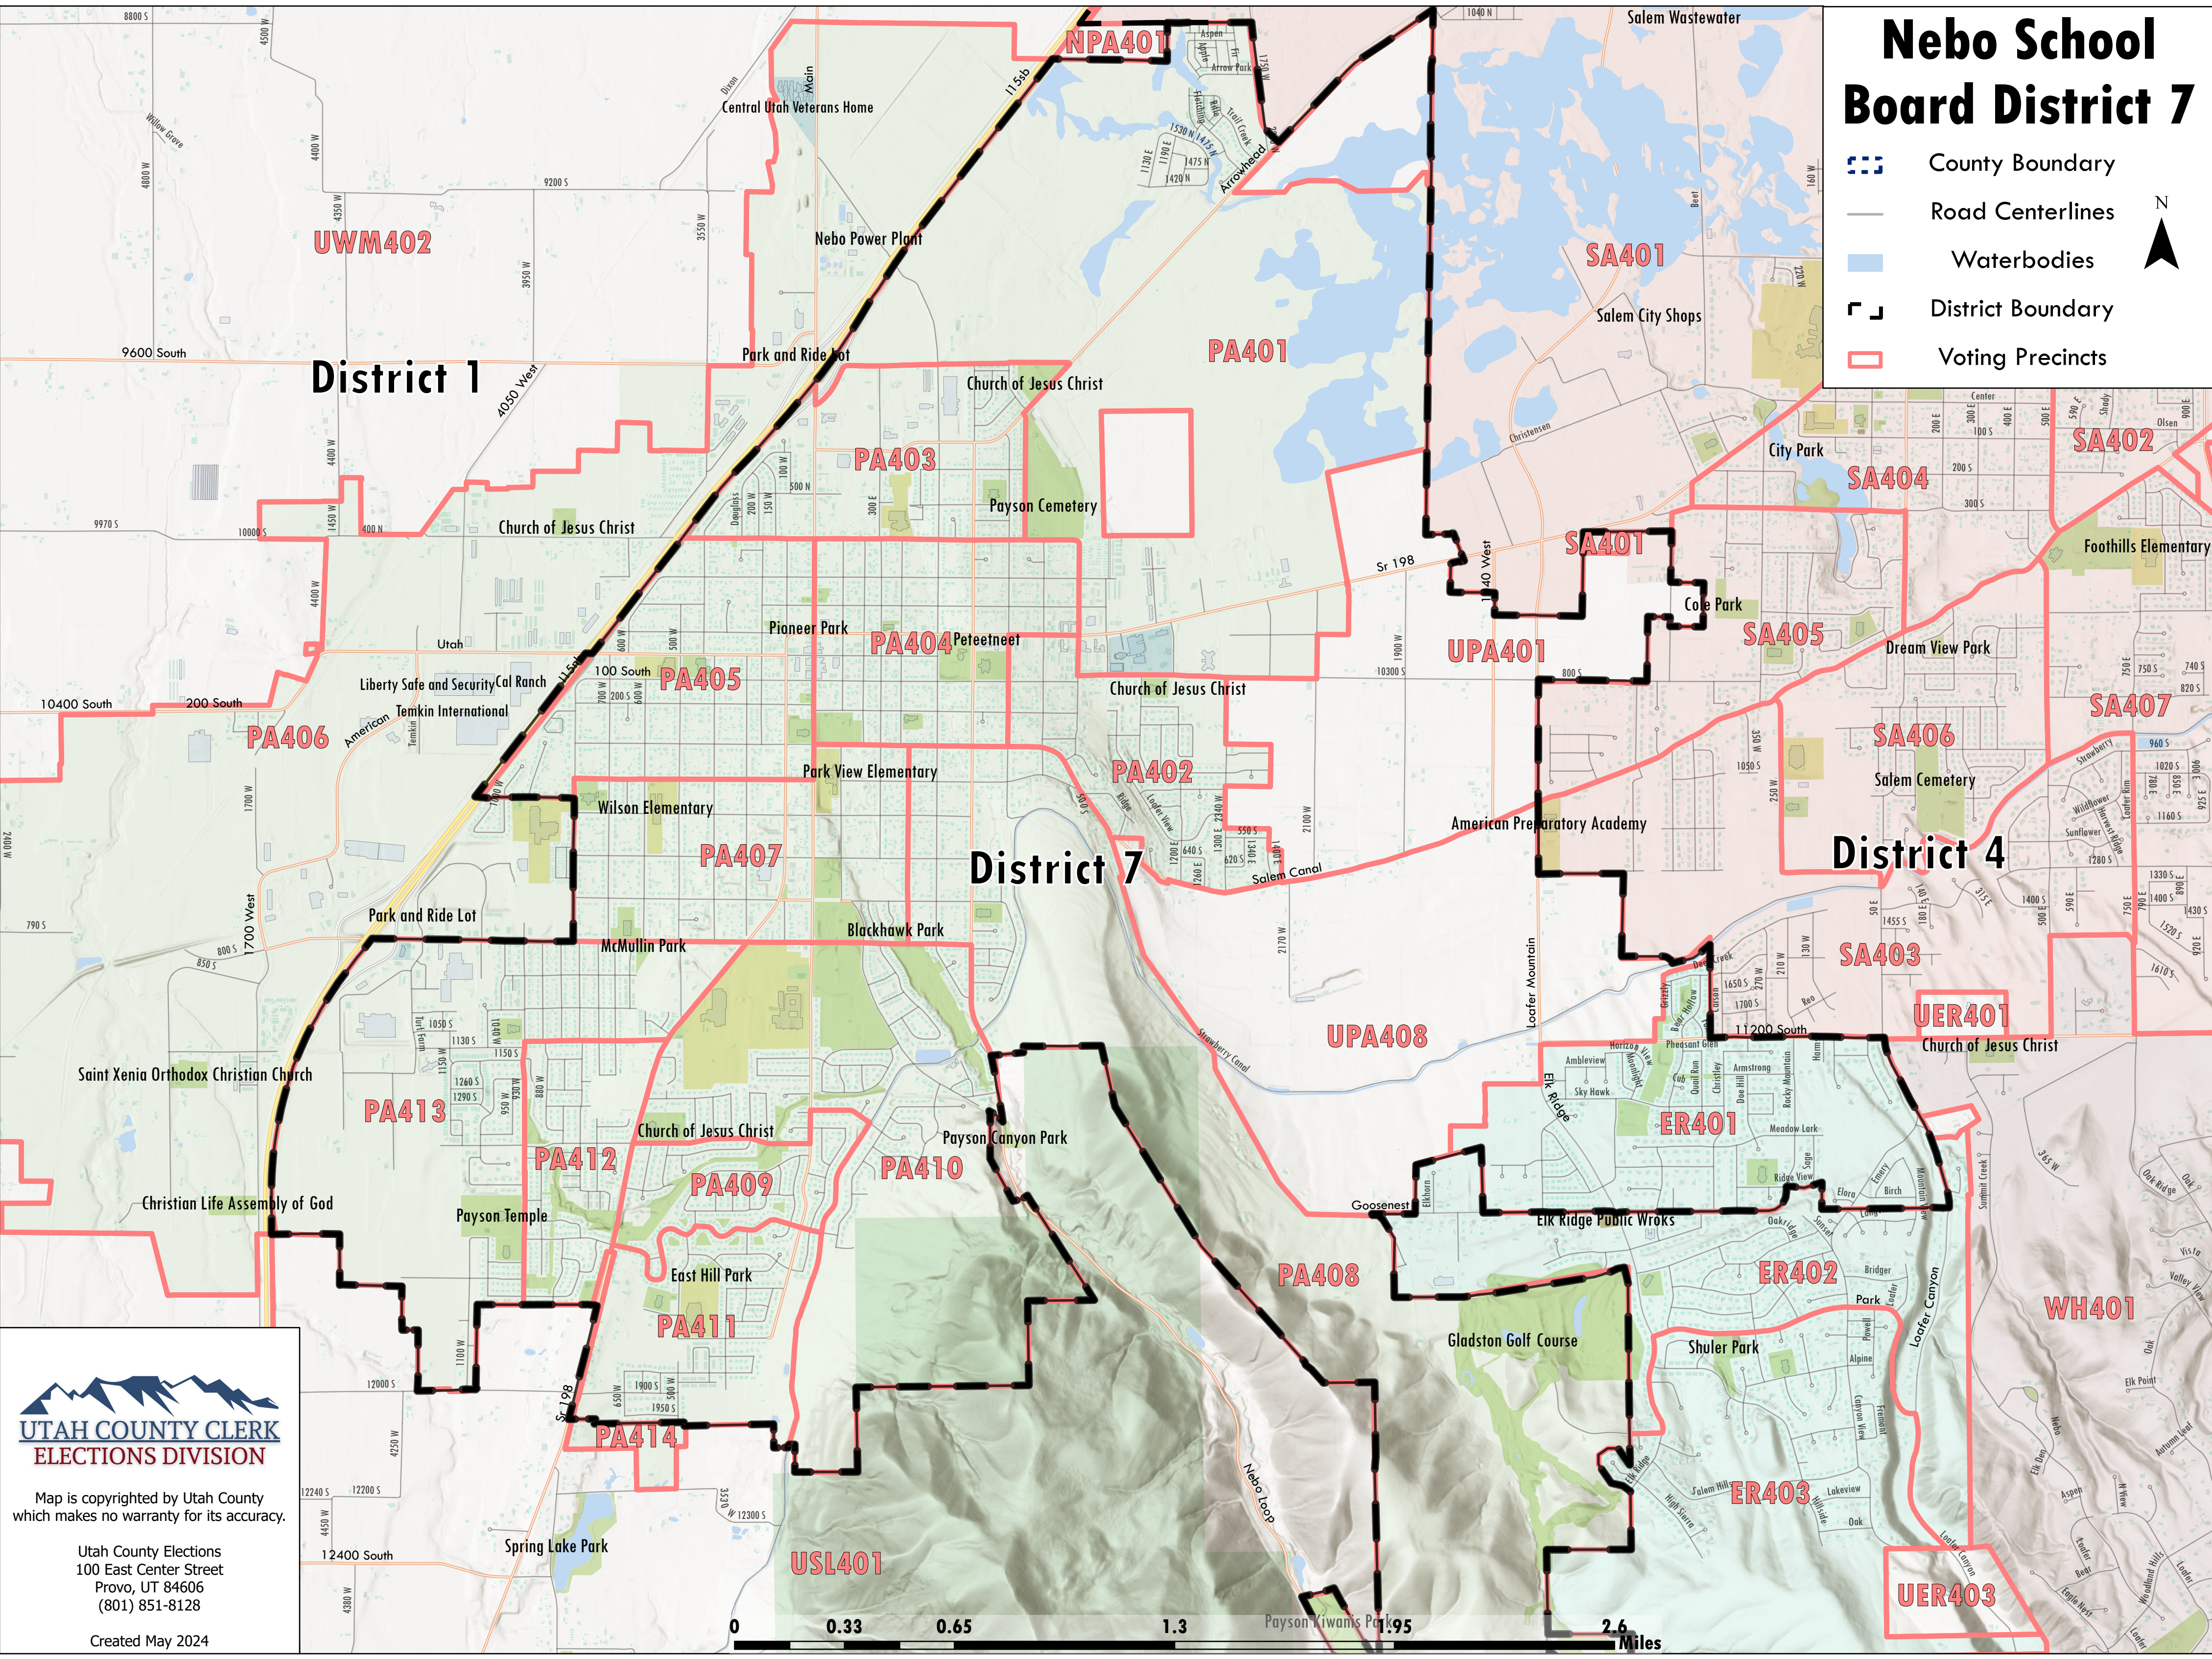

Nebo School Board District 7

-  County Boundary
-  Road Centerlines
-  Waterbodies
-  District Boundary
-  Voting Precincts

District 1

District 7

District 4

UTAH COUNTY CLERK
ELECTIONS DIVISION

Map is copyrighted by Utah County
which makes no warranty for its accuracy.

Created May 2024

Utah County Elections
100 East Center Street
Provo, UT 84606
(801) 851-8128