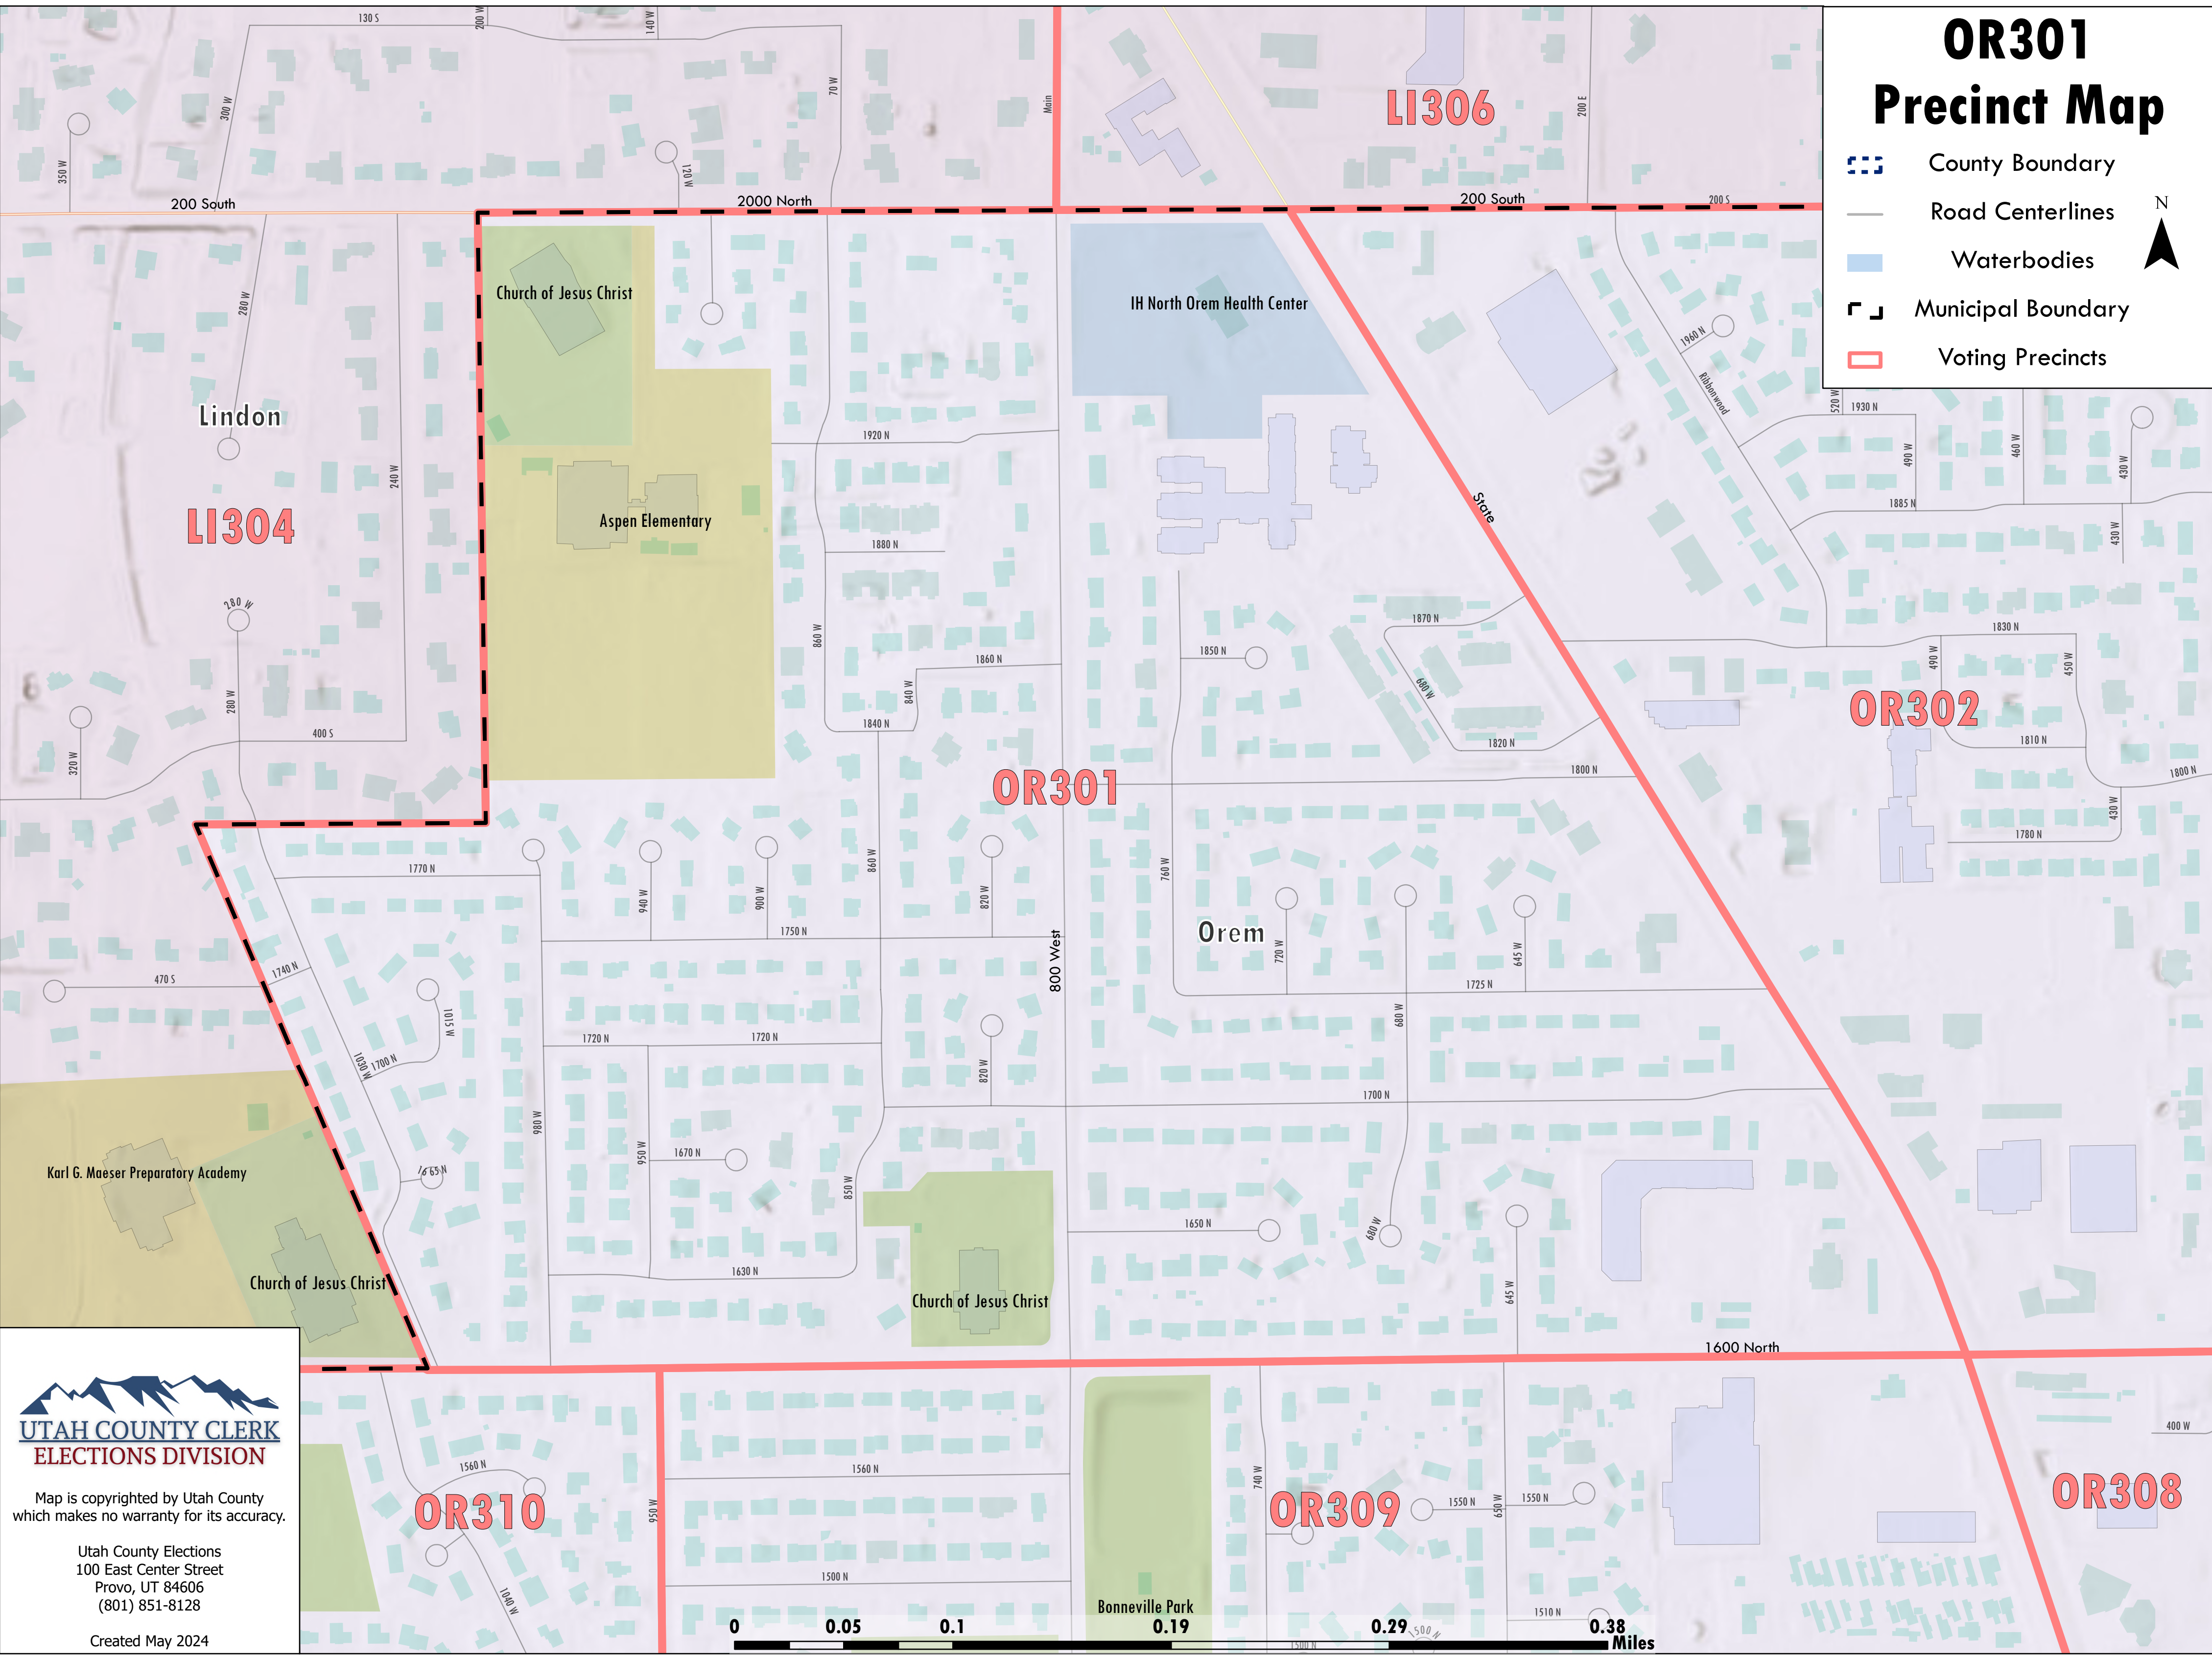

# OR301 Precinct Map

-  County Boundary
-  Road Centerlines
-  Waterbodies
-  Municipal Boundary
-  Voting Precincts

UTAH COUNTY CLERK  
ELECTIONS DIVISION

Map is copyrighted by Utah County which makes no warranty for its accuracy.