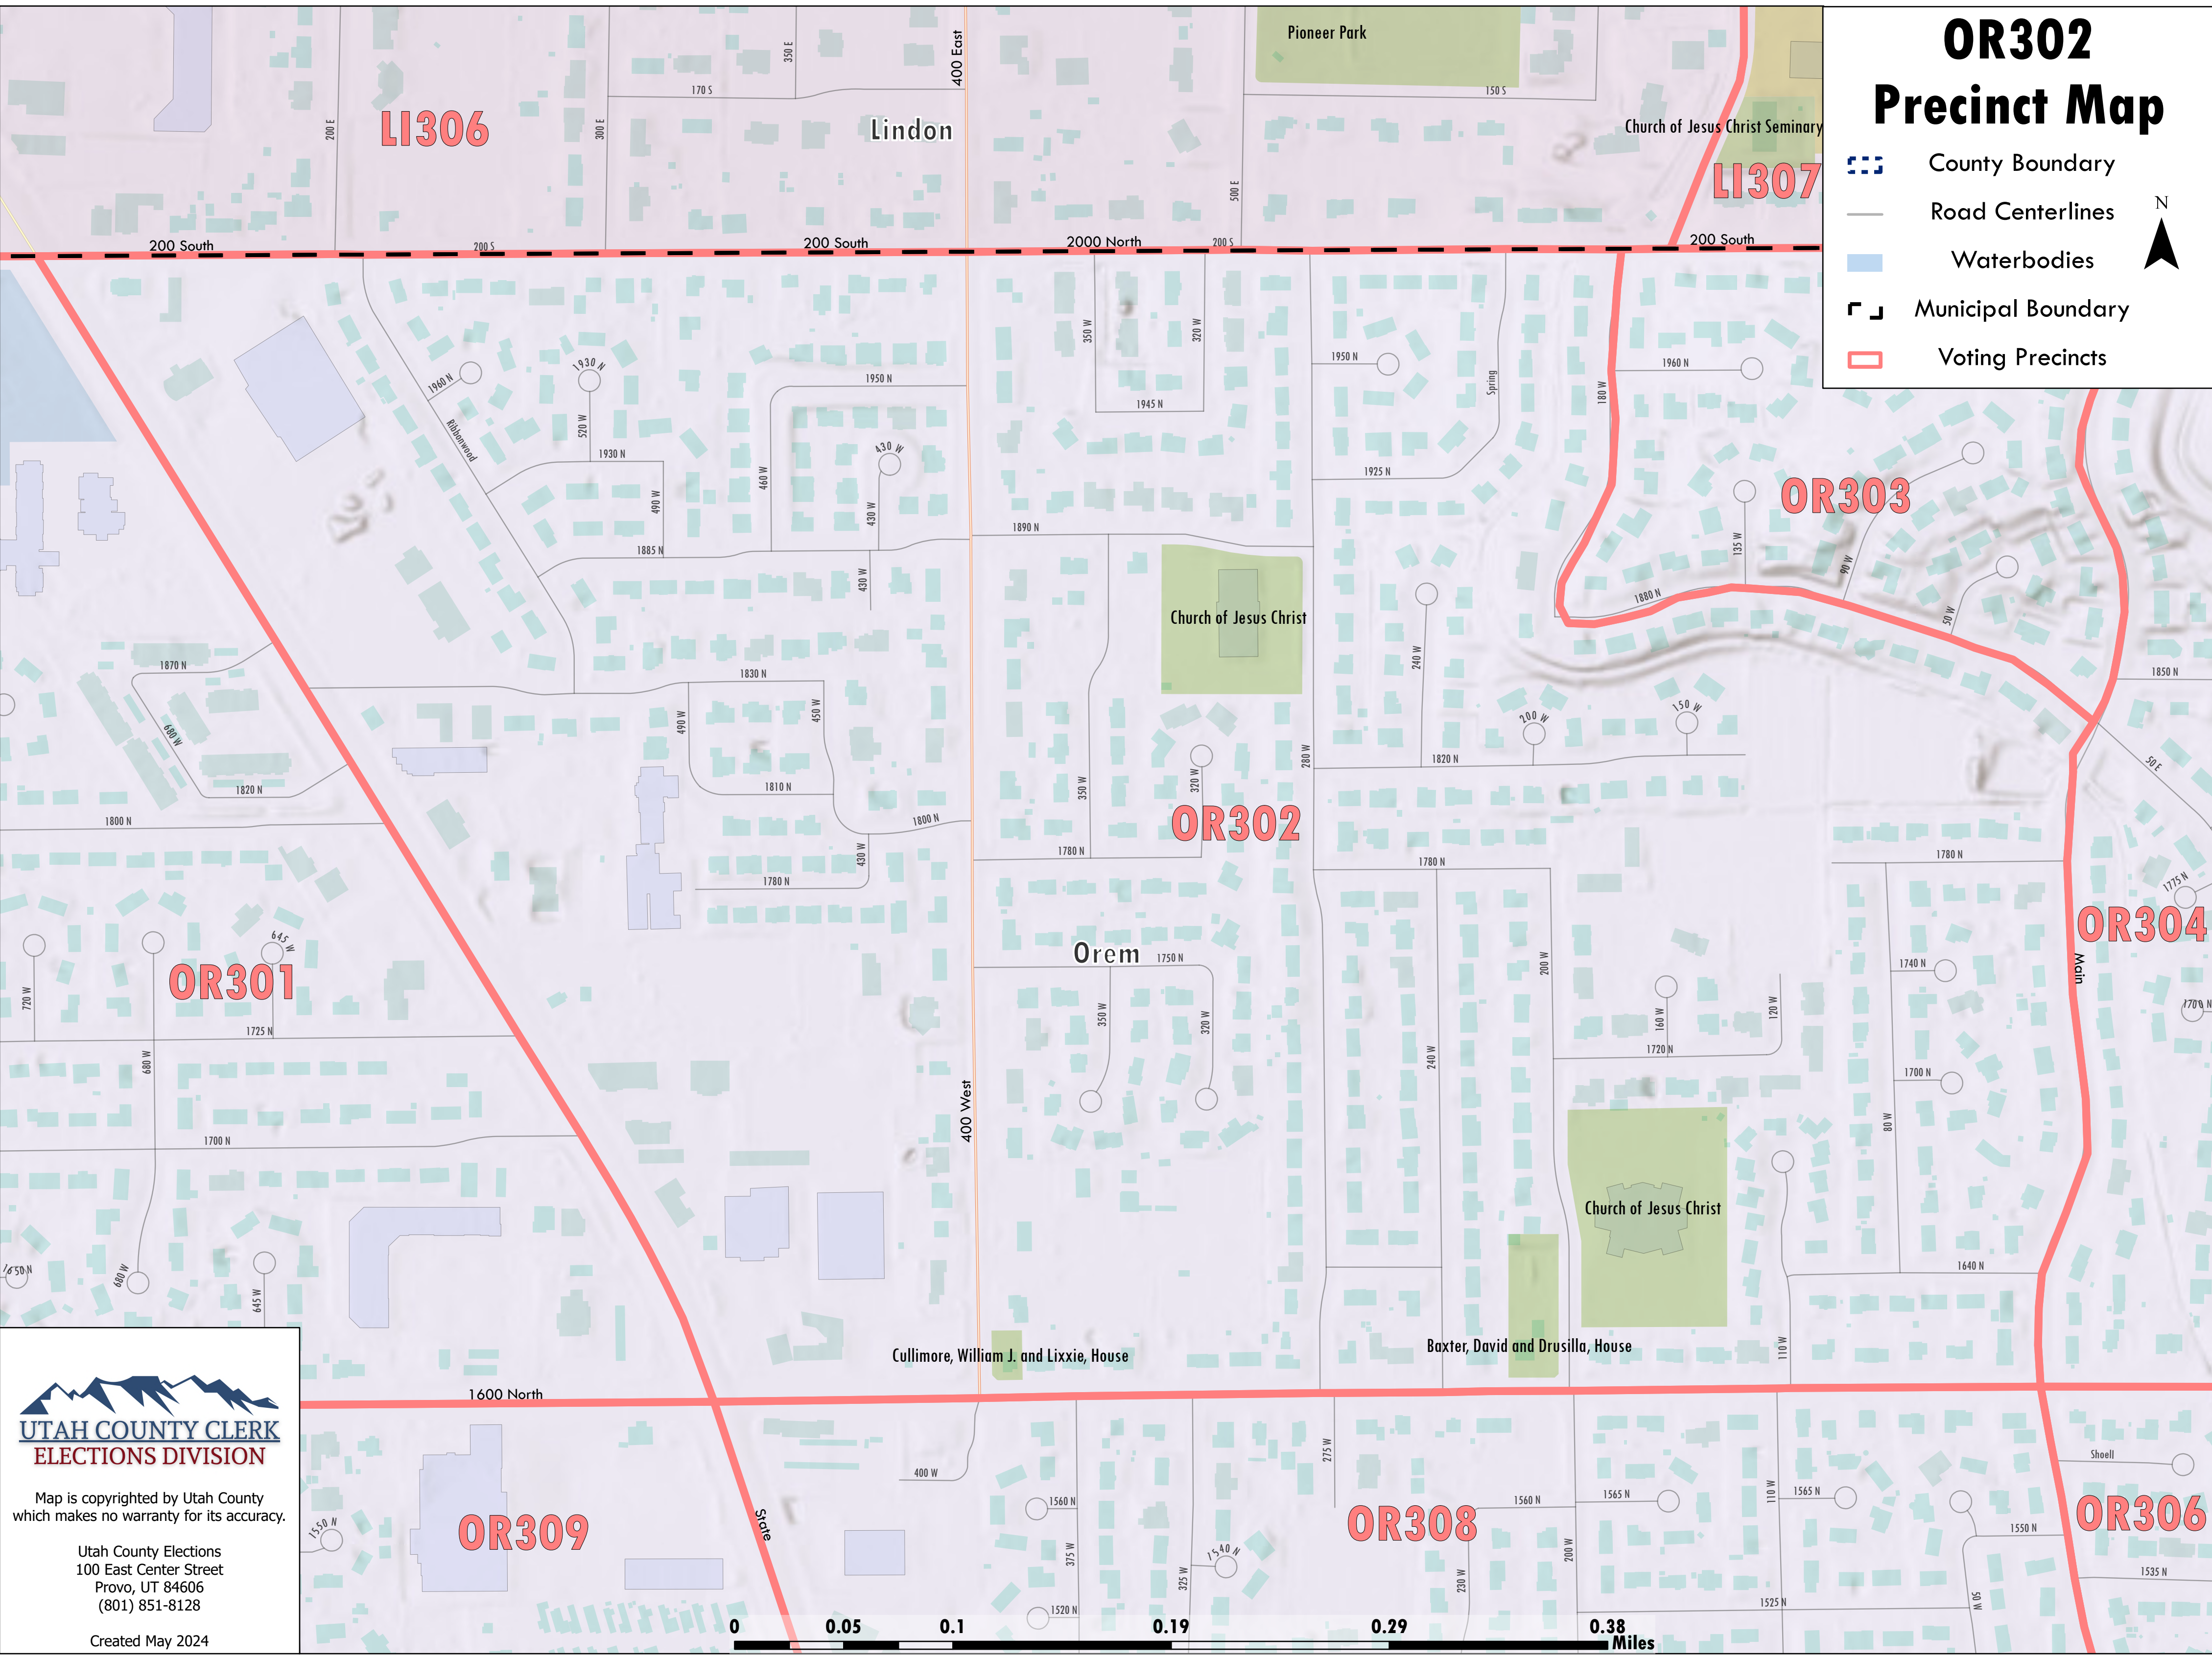

OR302 Precinct Map

- County Boundary
- Road Centerlines
- Waterbodies
- Municipal Boundary
- Voting Precincts

**UTAH COUNTY CLERK
ELECTIONS DIVISION**

Map is copyrighted by Utah County
which makes no warranty for its accuracy.

Utah County Elections
100 East Center Street
Provo, UT 84606
(801) 851-8128

Created May 2024