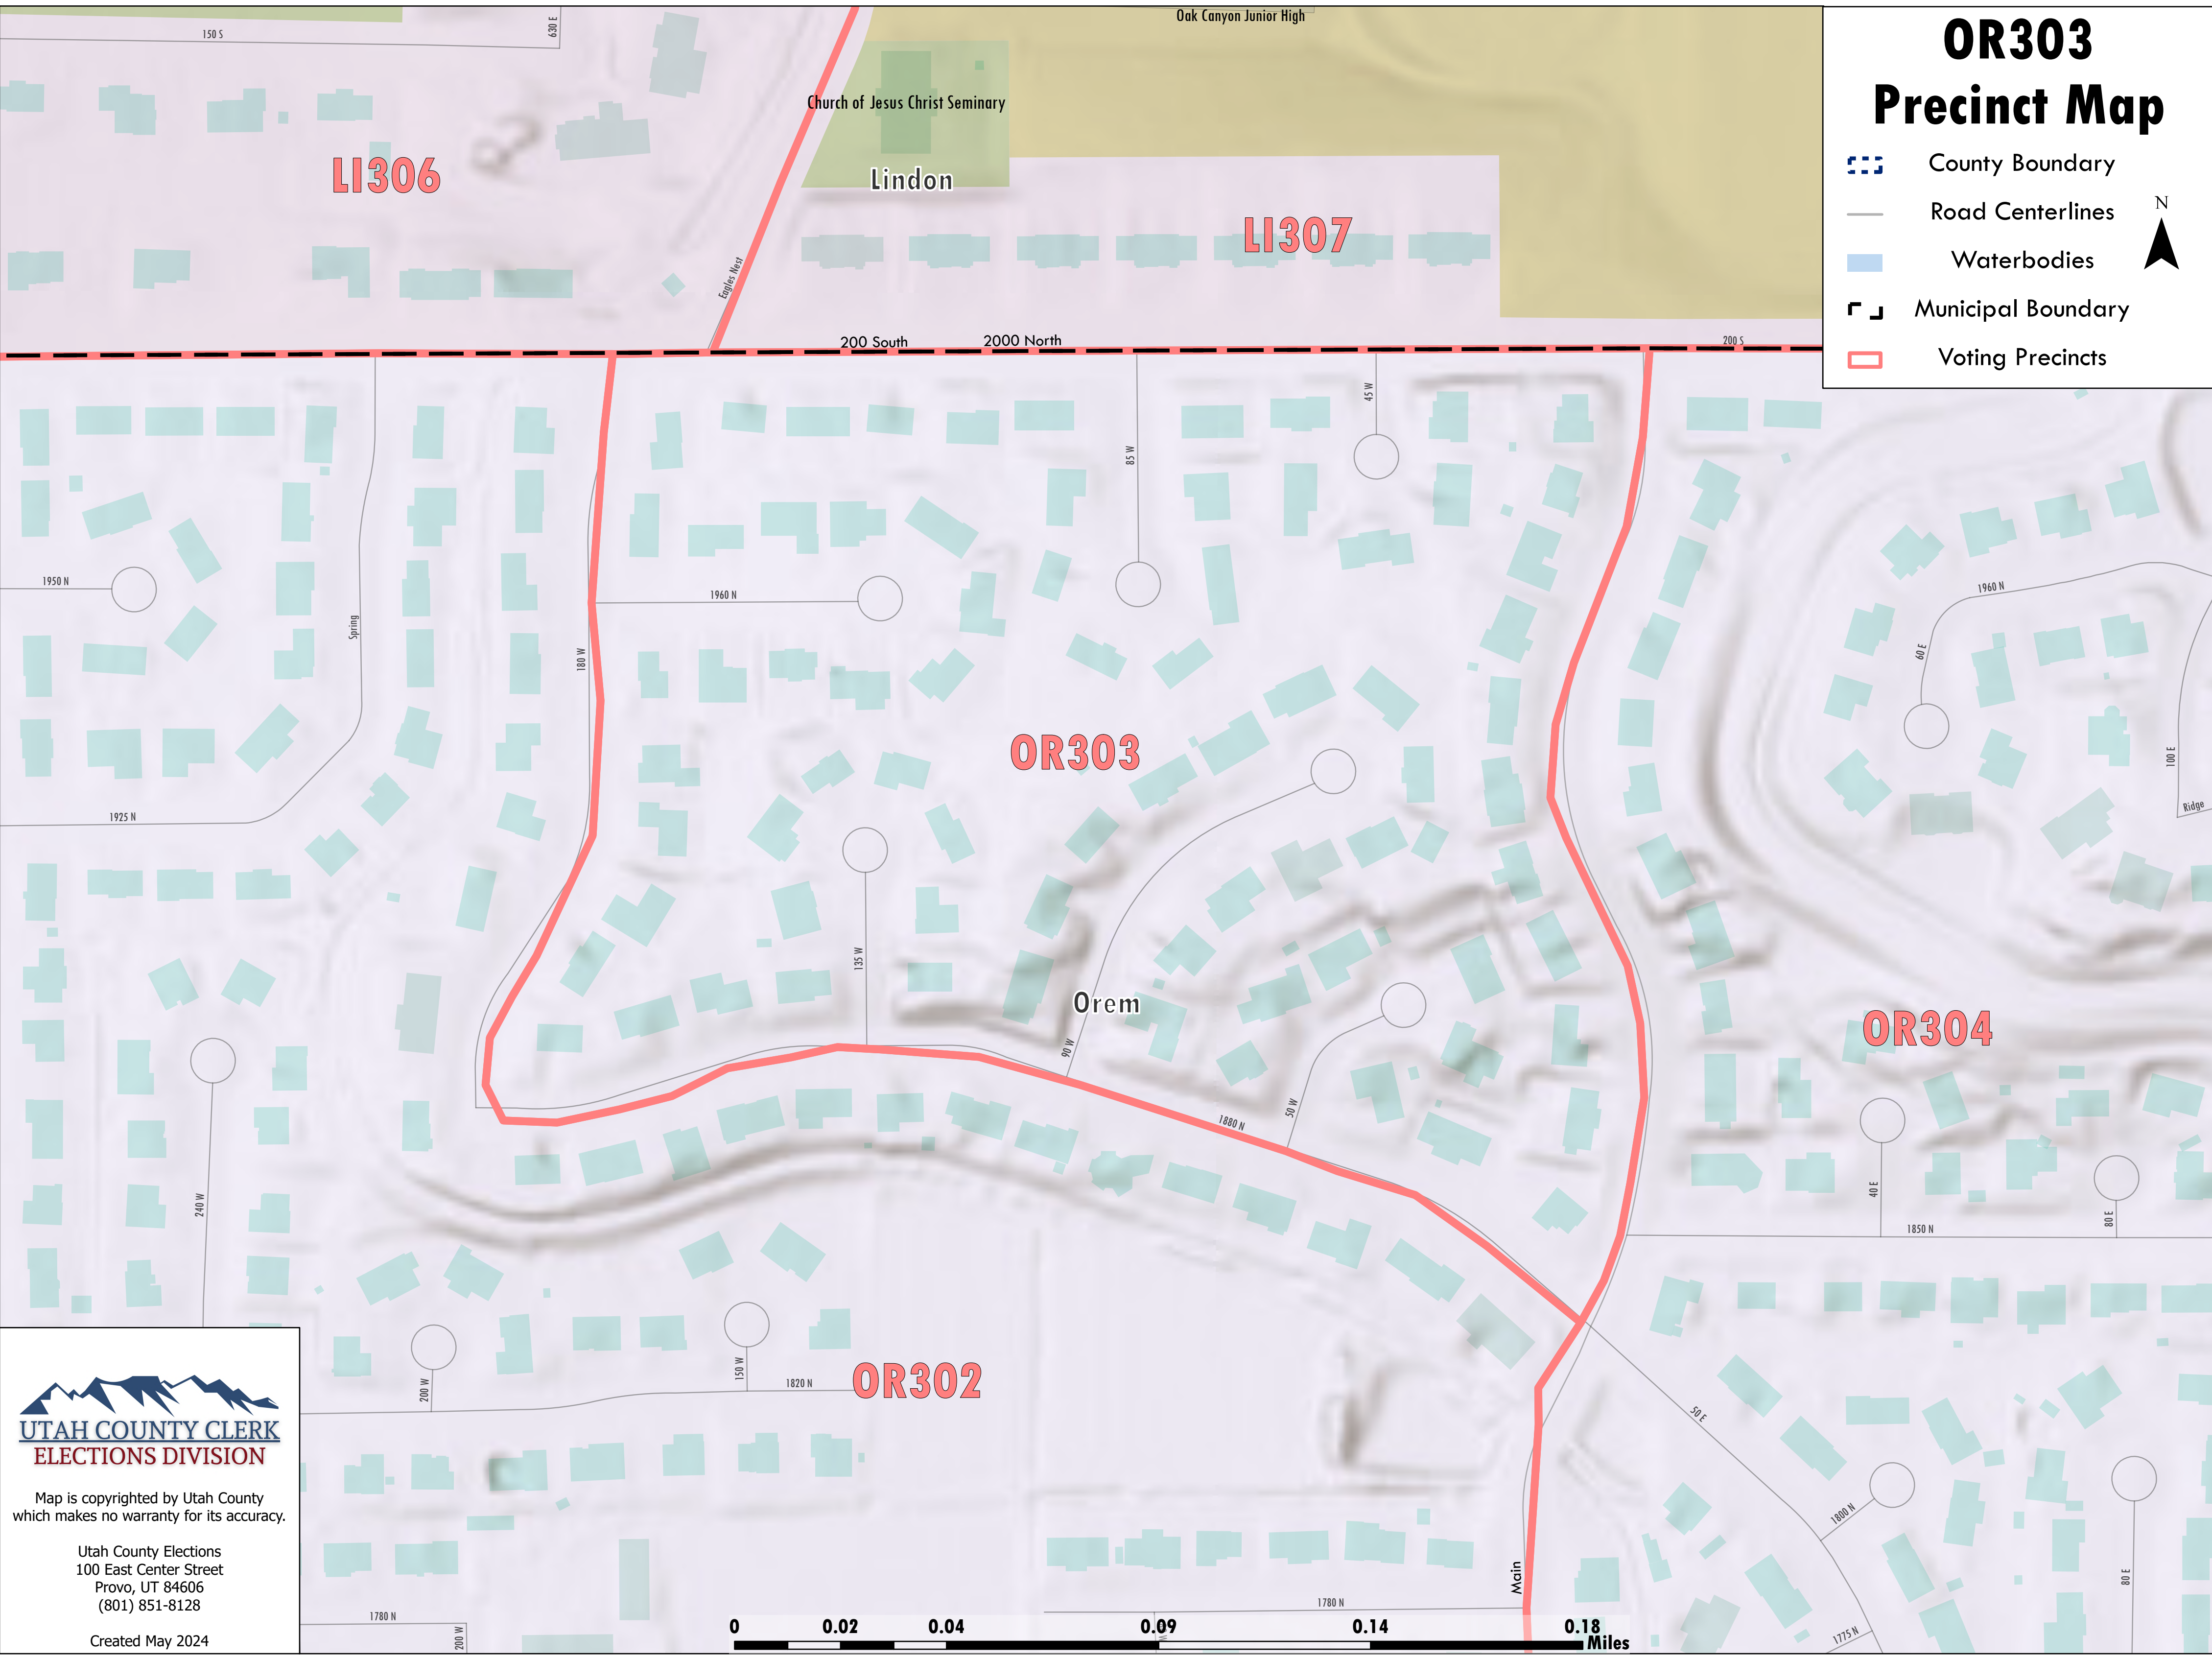

# OR303 Precinct Map

-  County Boundary
-  Road Centerlines
-  Waterbodies
-  Municipal Boundary
-  Voting Precincts

Map is copyrighted by Utah County which makes no warranty for its accuracy.

Utah County Elections  
100 East Center Street  
Provo, UT 84606  
(801) 851-8128

Created May 2024