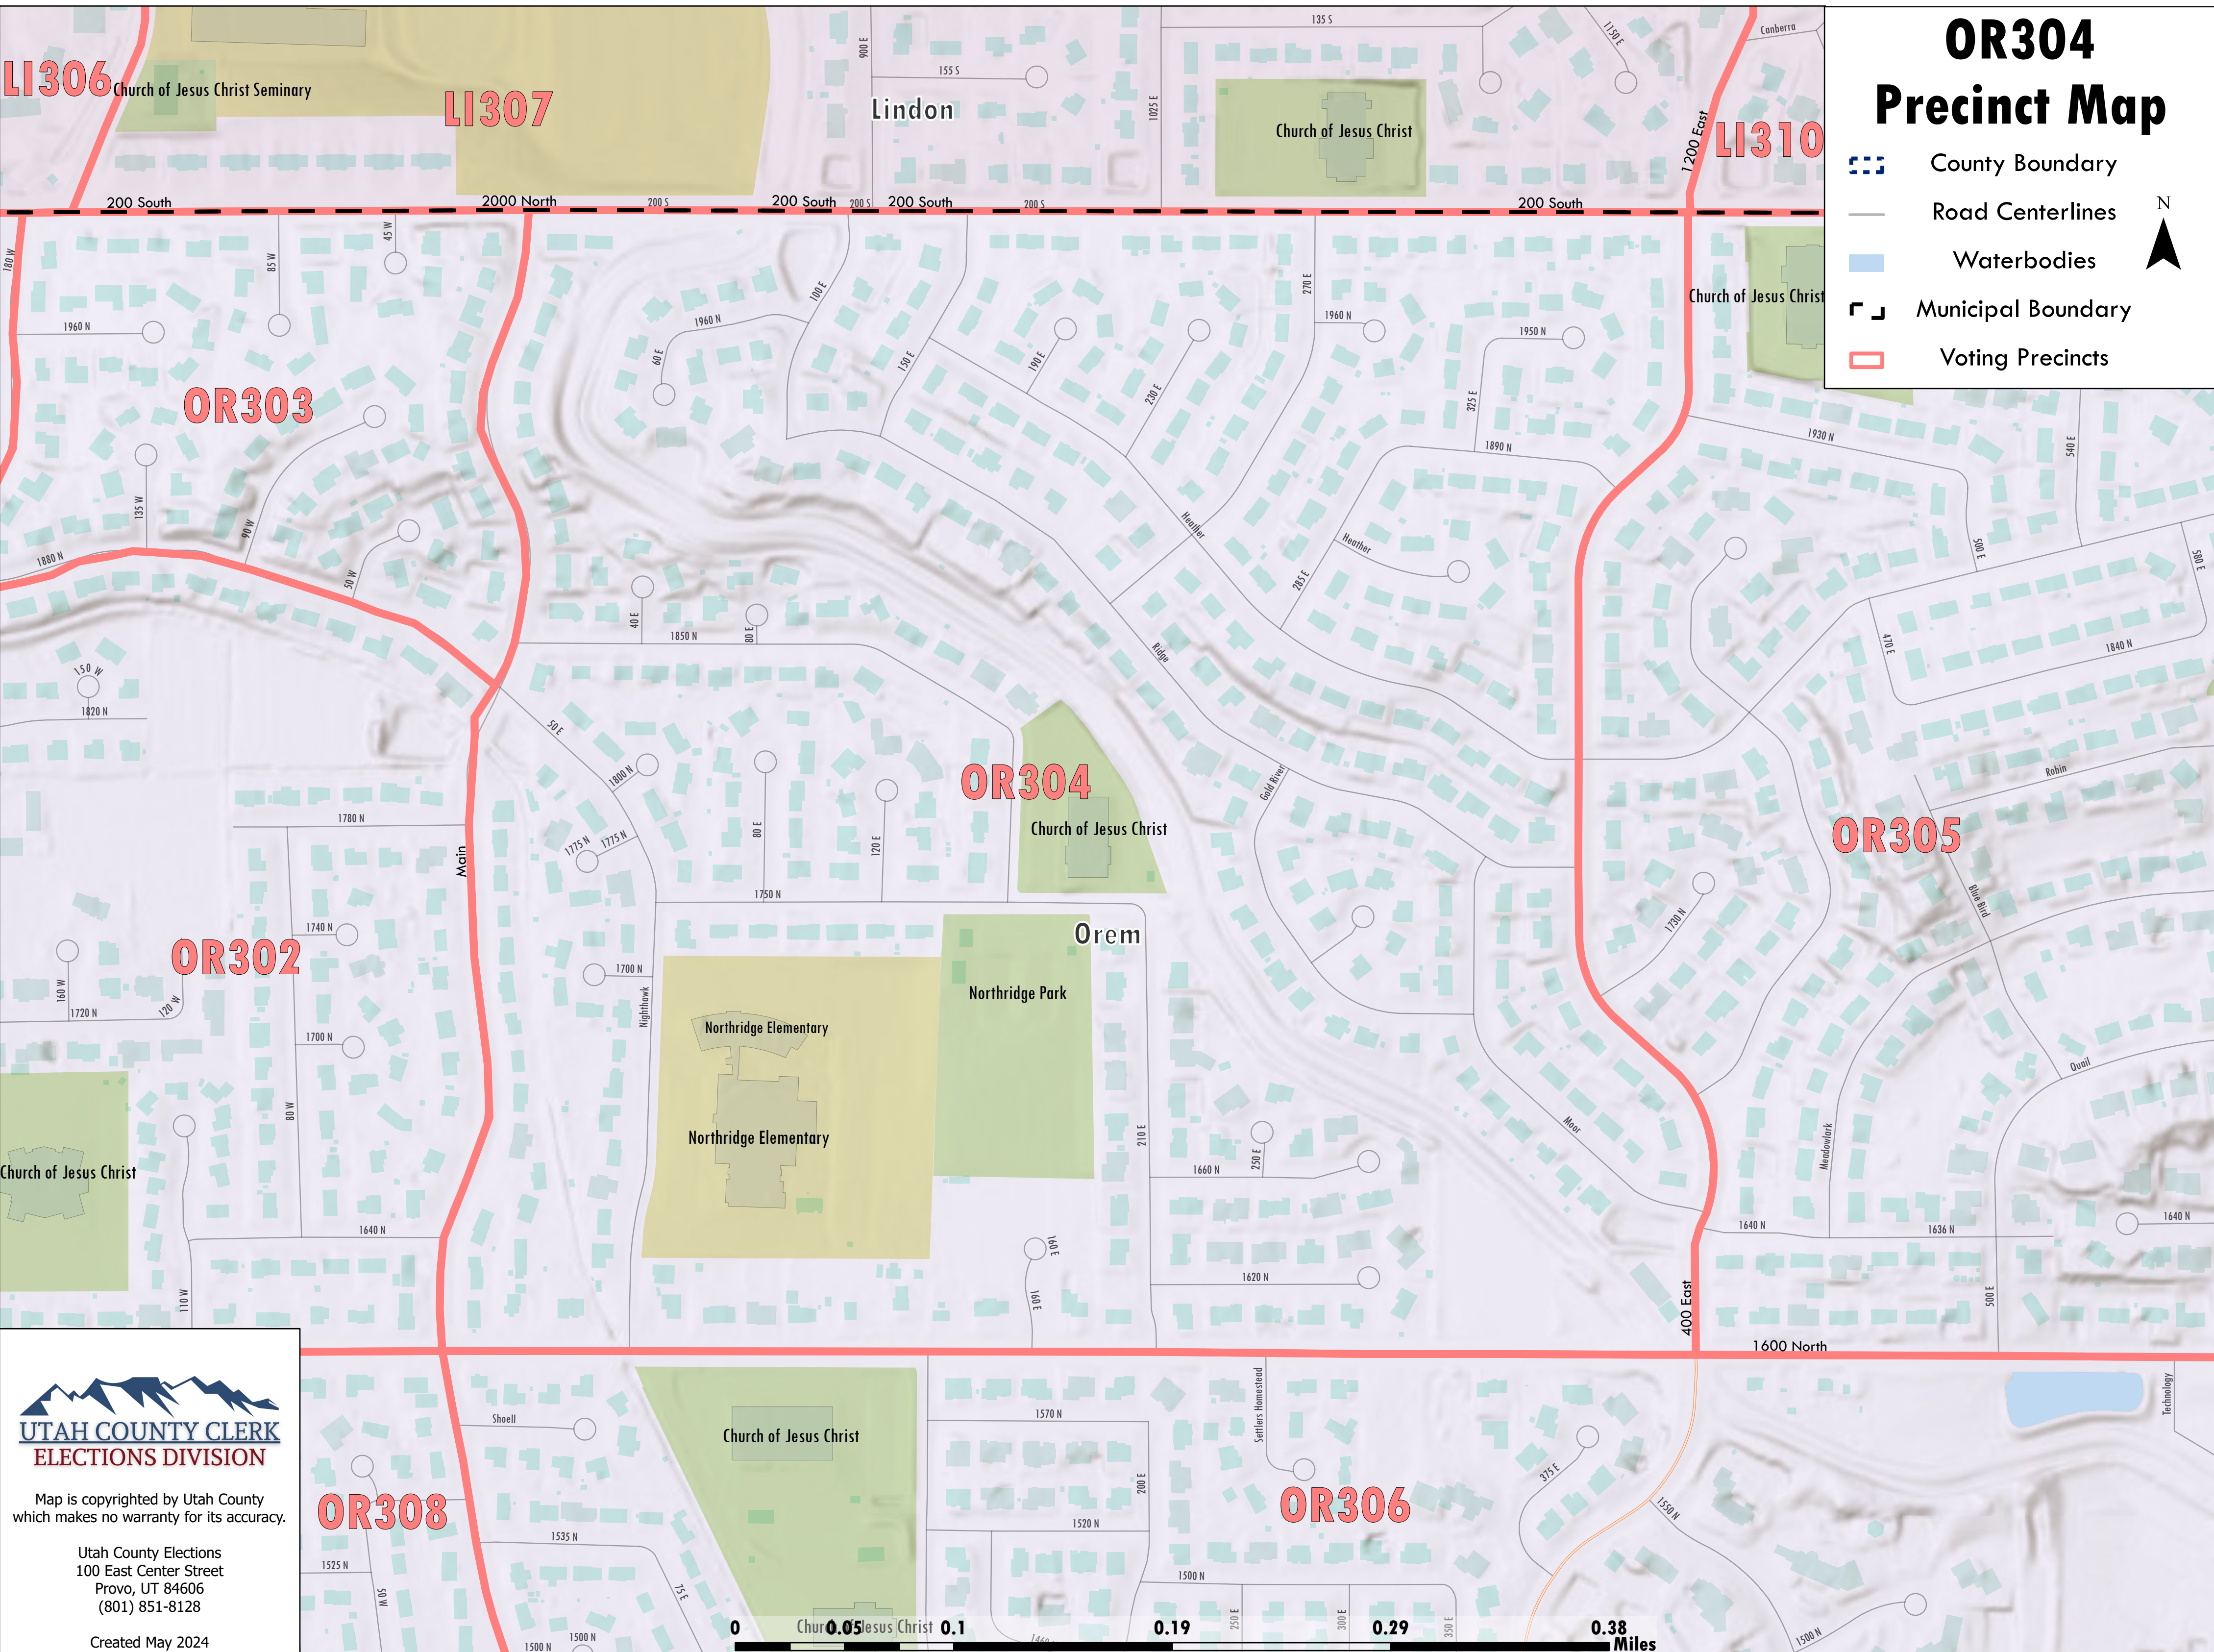

OR304 Precinct Map

-  County Boundary
-  Road Centerlines
-  Waterbodies
-  Municipal Boundary
-  Voting Precincts

**UTAH COUNTY CLERK
ELECTIONS DIVISION**

Map is copyrighted by Utah County
which makes no warranty for its accuracy.

Utah County Elections
100 East Center Street
Provo, UT 84606
(801) 851-8128

Created May 2024

0 0.05 0.1 0.19 0.29 0.38 Miles