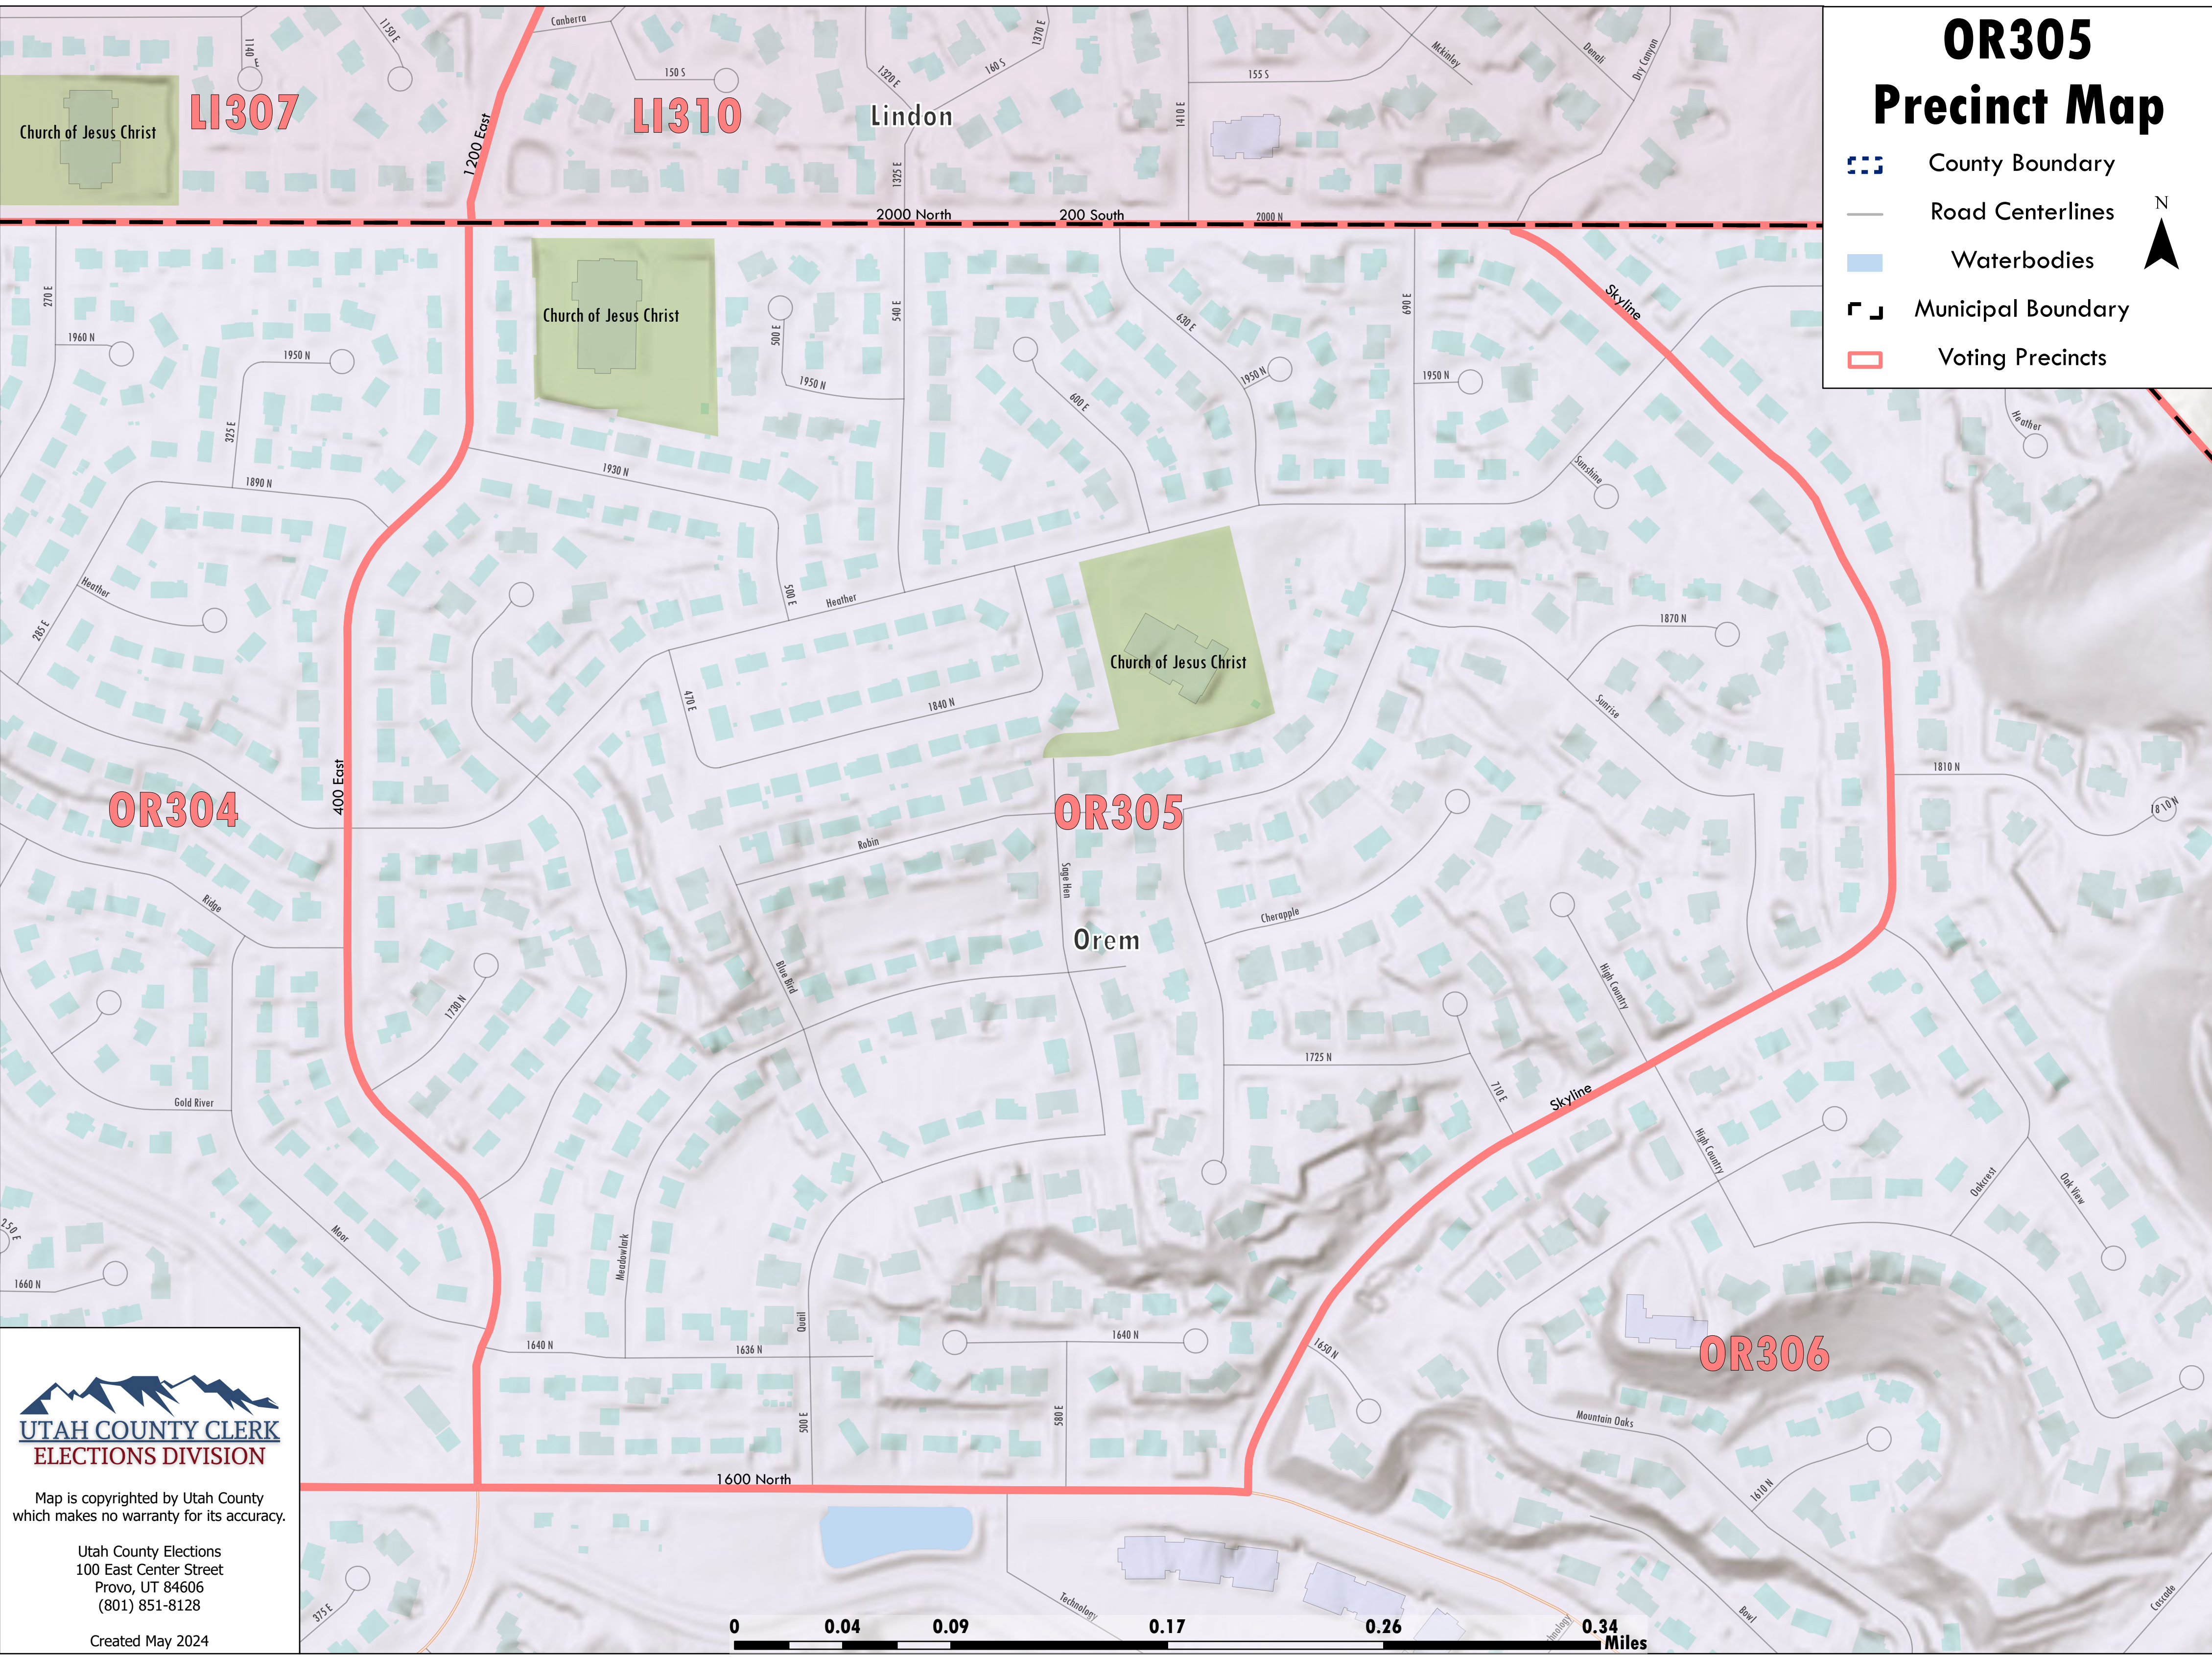

OR305 Precinct Map

-  County Boundary
-  Road Centerlines
-  Waterbodies
-  Municipal Boundary
-  Voting Precincts

Map is copyrighted by Utah County which makes no warranty for its accuracy.

Utah County Elections
100 East Center Street
Provo, UT 84606
(801) 851-8128

Created May 2024