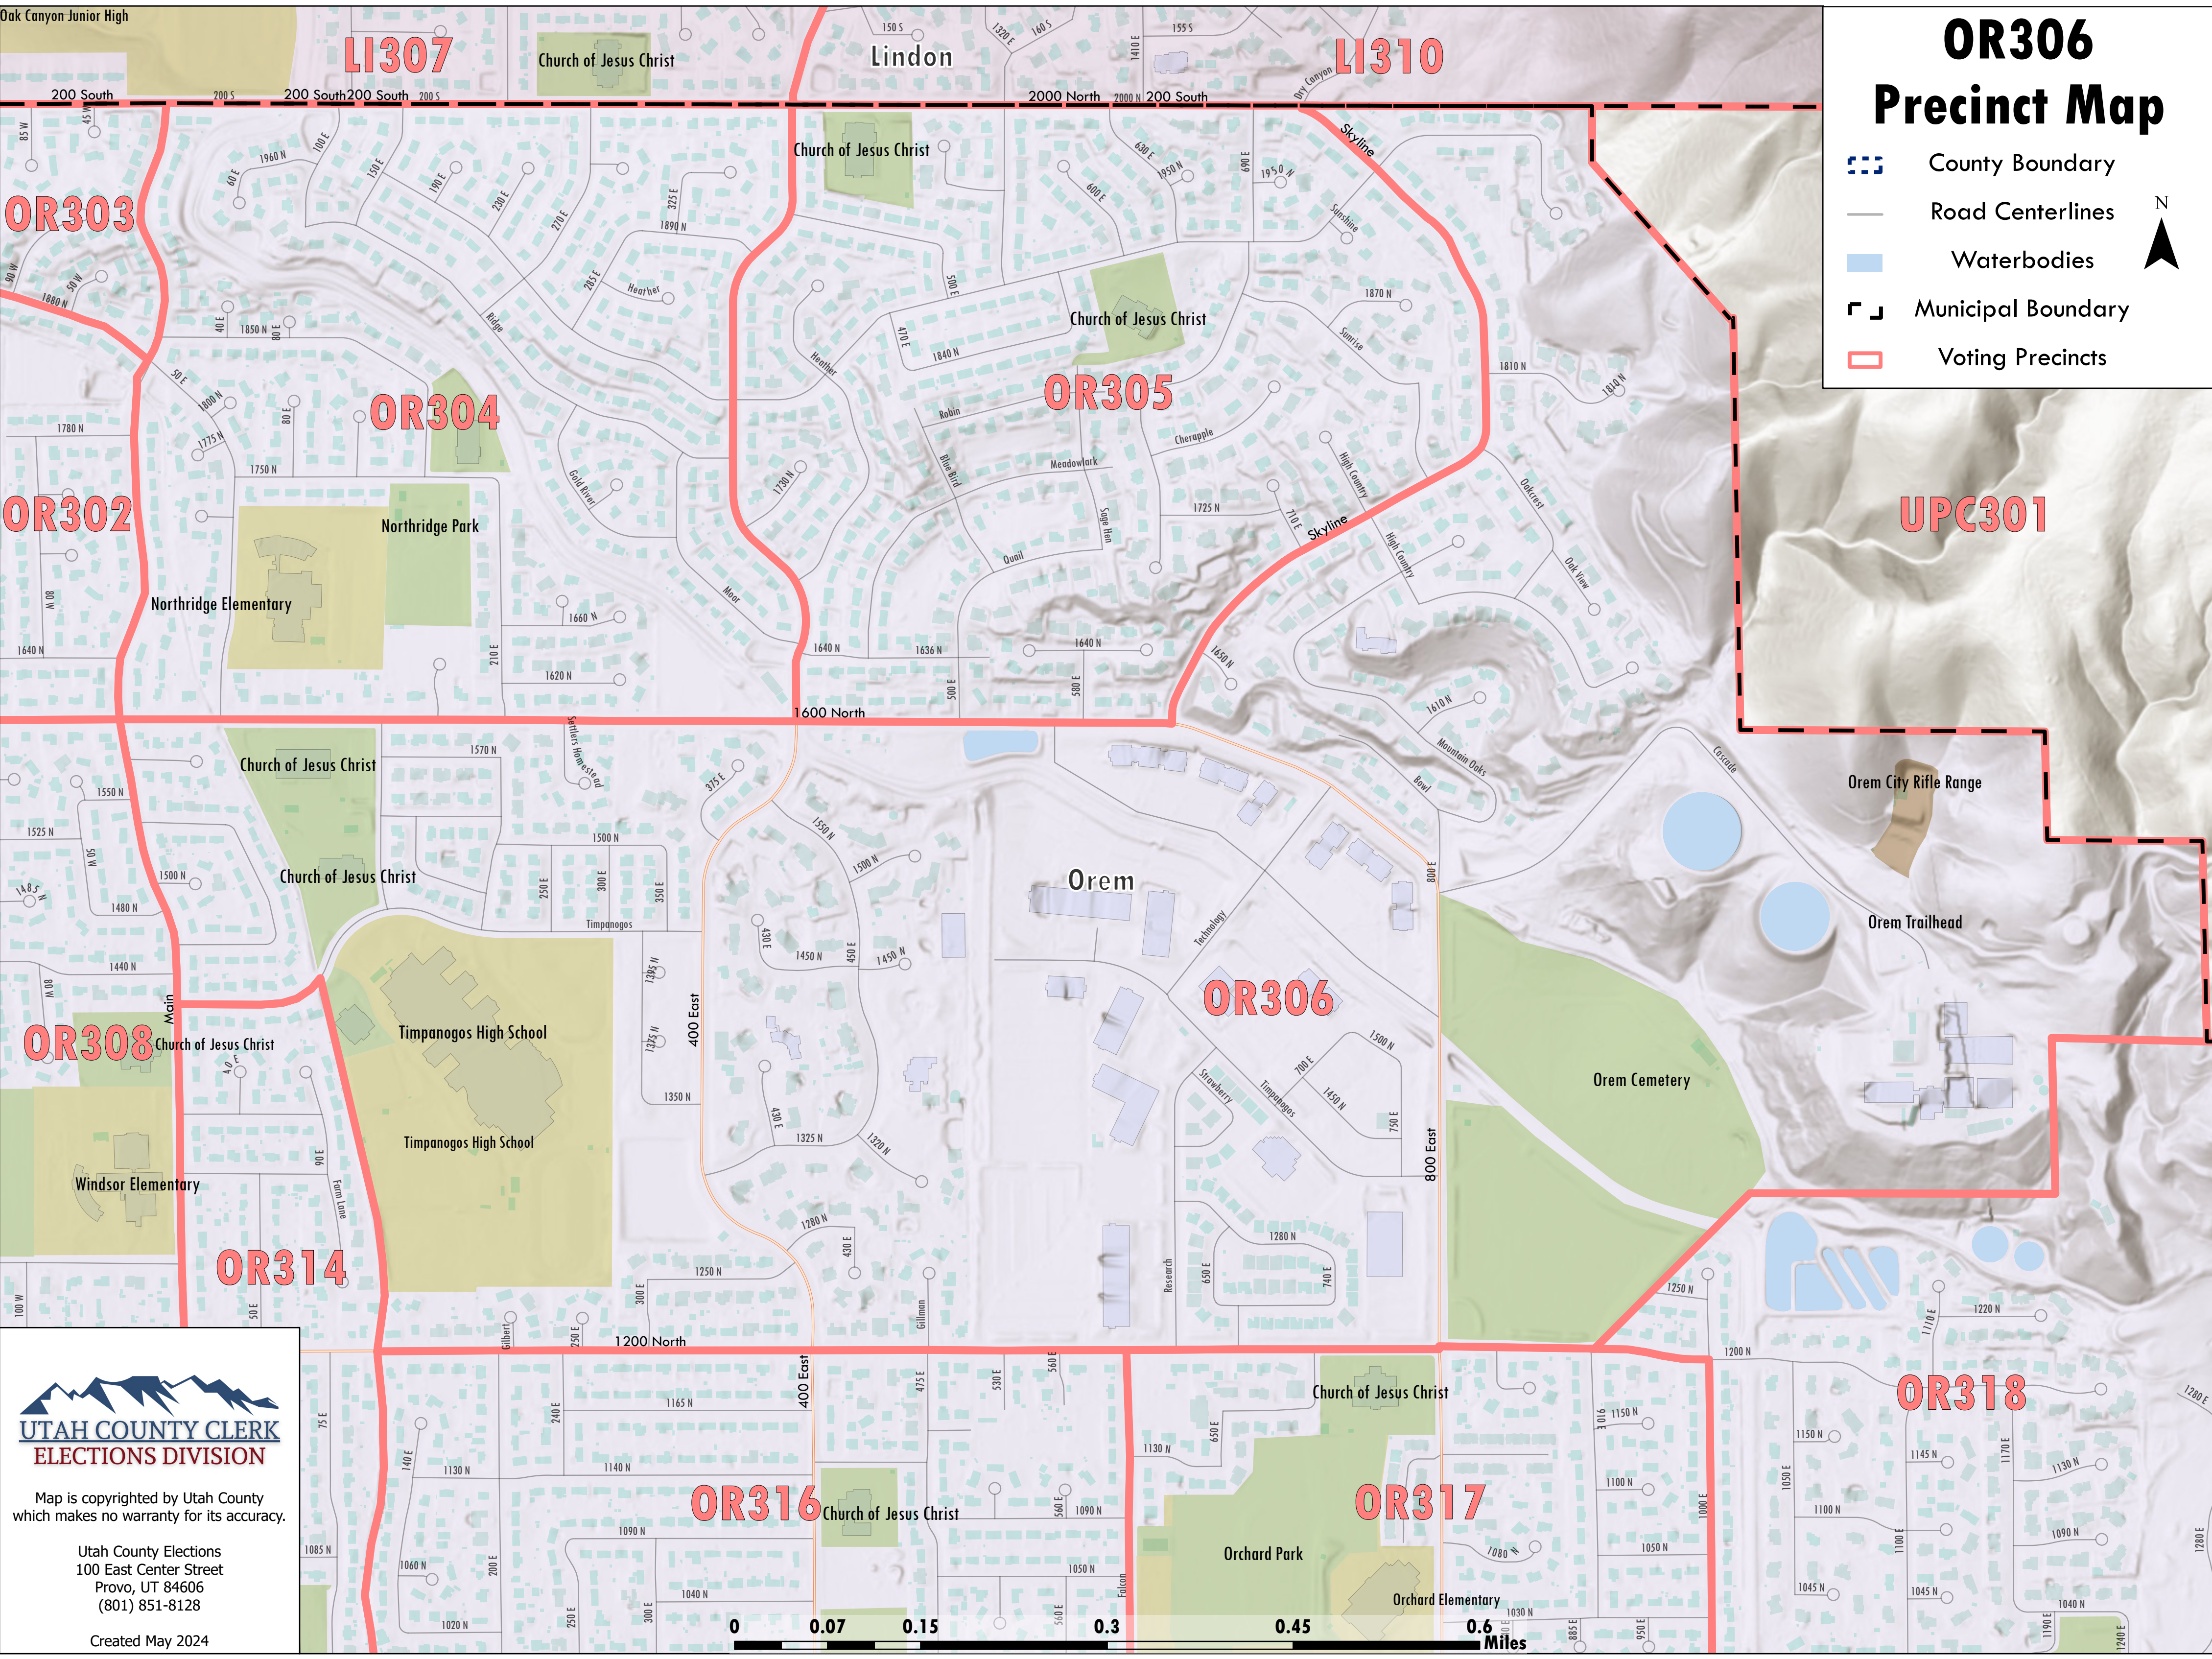

OR306 Precinct Map

-  County Boundary
-  Road Centerlines
-  Waterbodies
-  Municipal Boundary
-  Voting Precincts

UTAH COUNTY CLERK
ELECTIONS DIVISION

Map is copyrighted by Utah County
which makes no warranty for its accuracy.

Utah County Elections
100 East Center Street
Provo, UT 84606
(801) 851-8128

Created May 2024