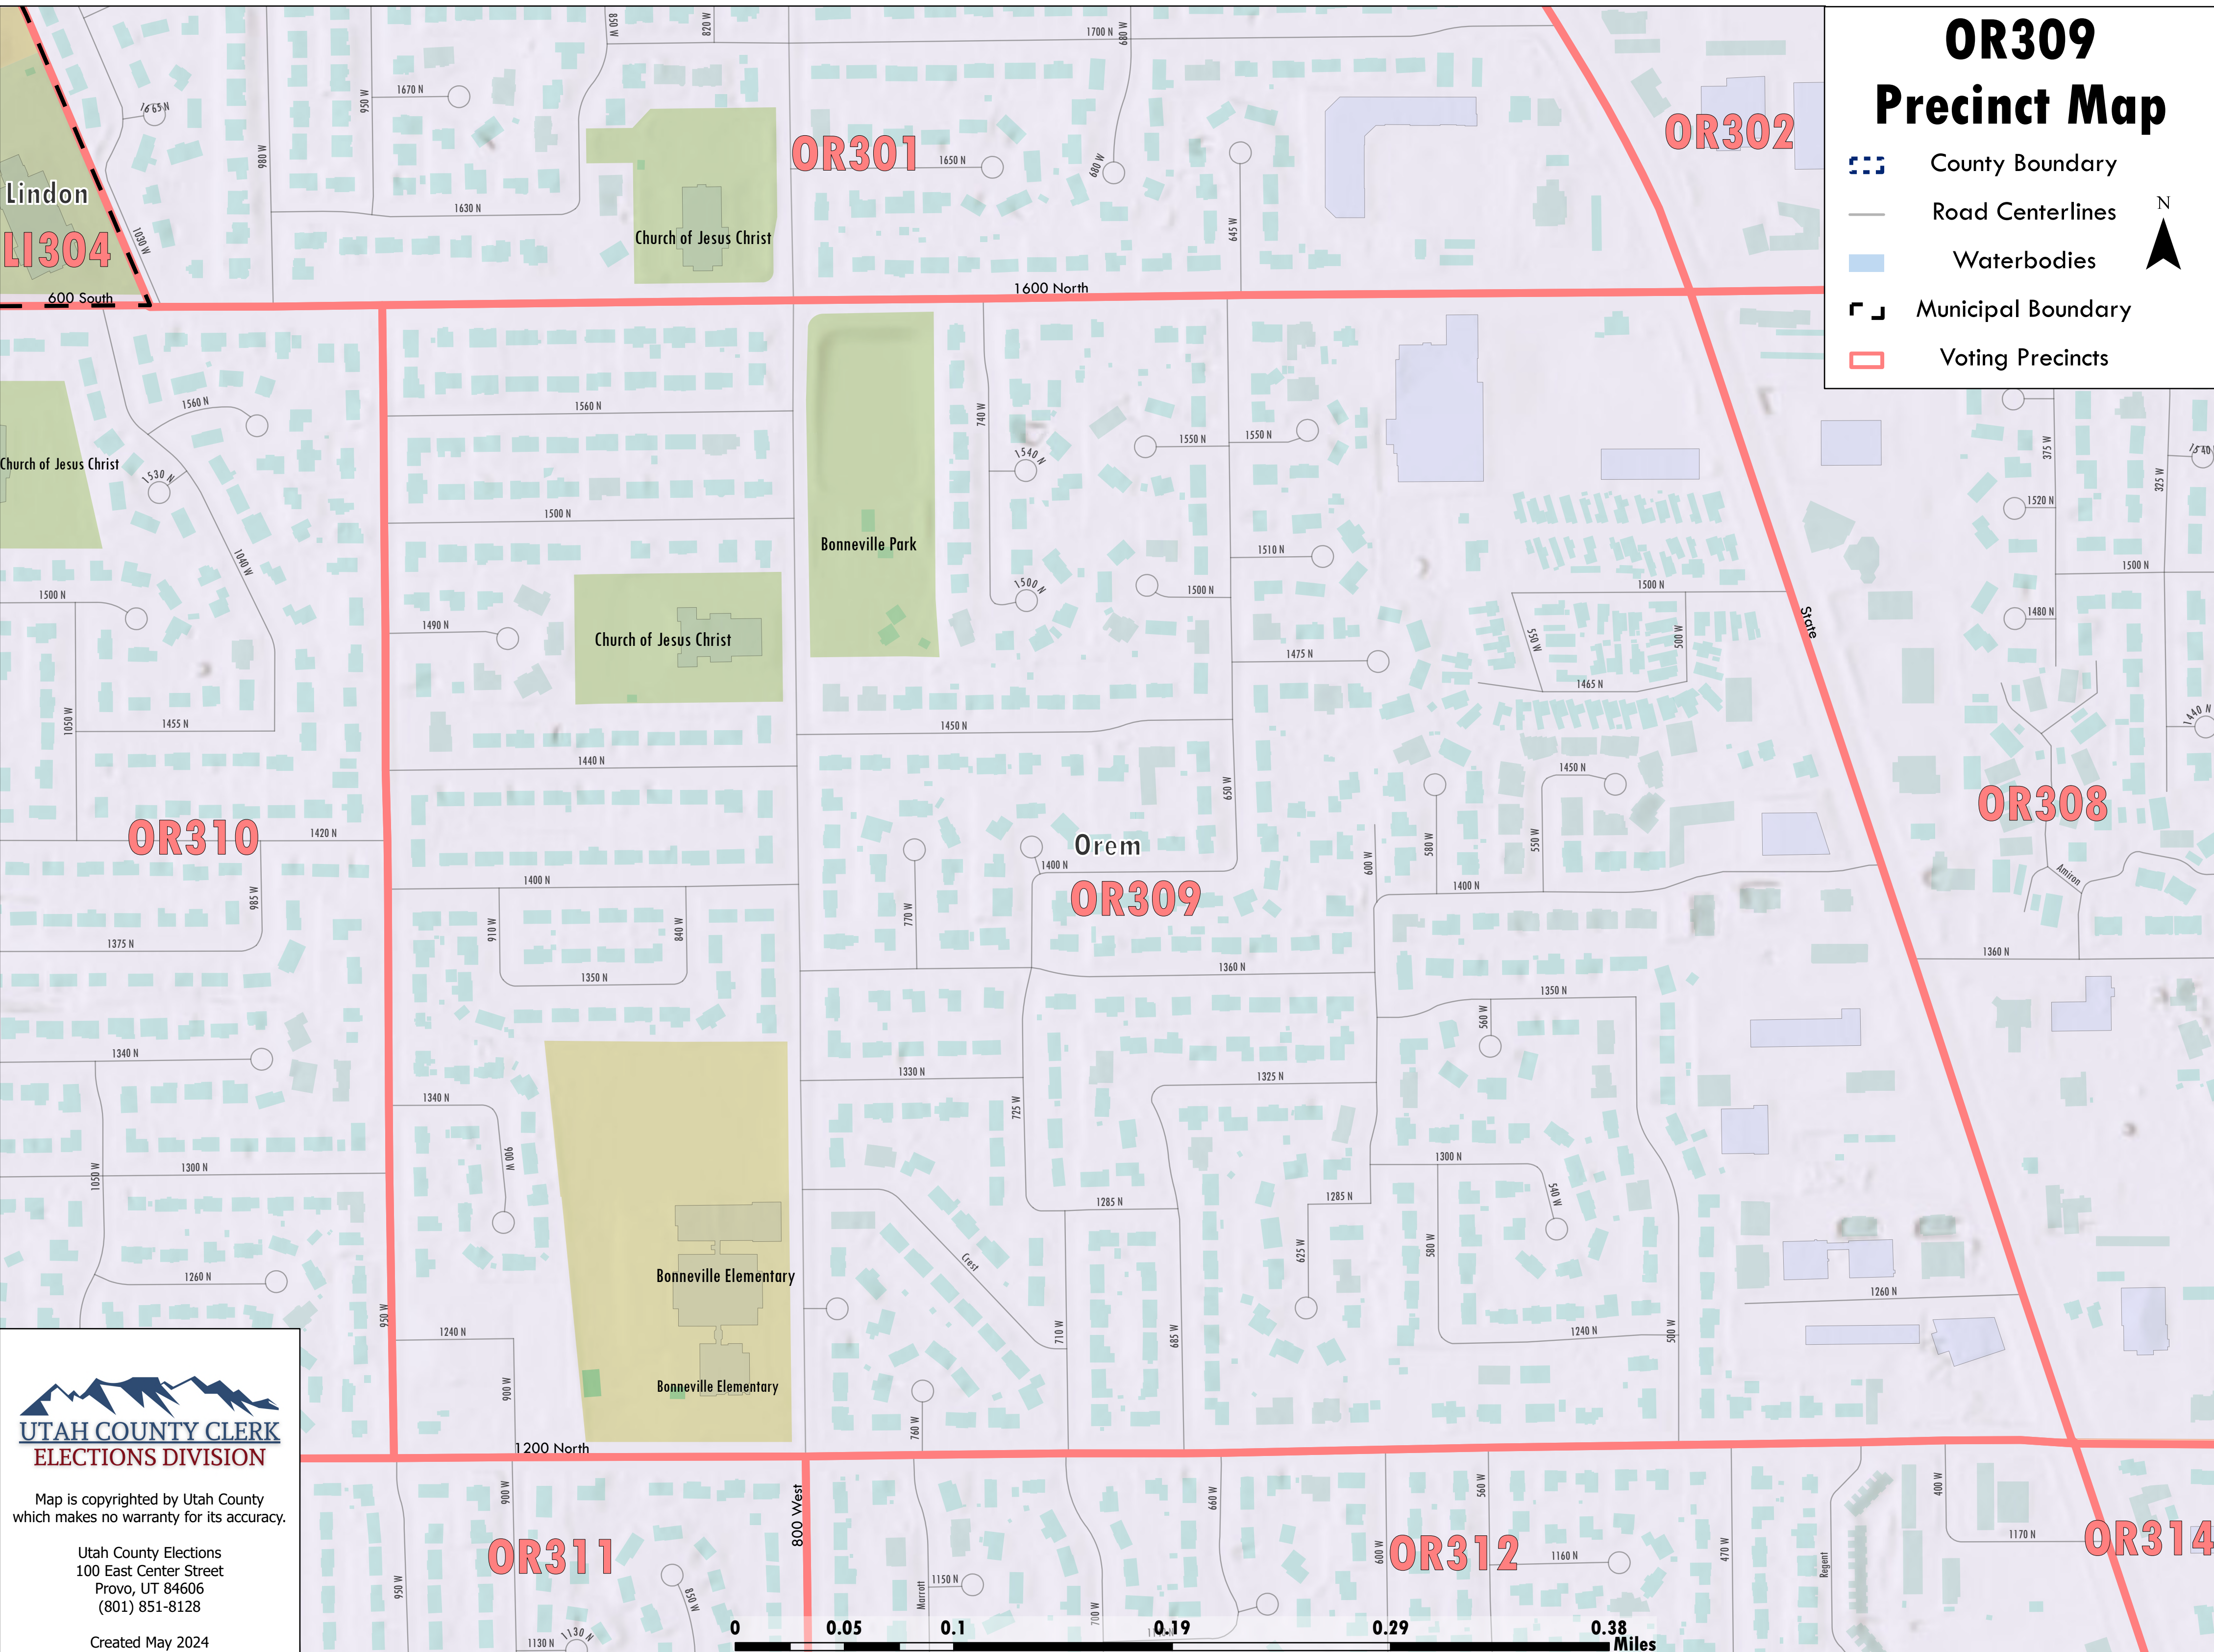

OR309 Precinct Map

-  County Boundary
-  Road Centerlines
-  Waterbodies
-  Municipal Boundary
-  Voting Precincts

Map is copyrighted by Utah County which makes no warranty for its accuracy.

Utah County Elections
100 East Center Street
Provo, UT 84606
(801) 851-8128

Created May 2024