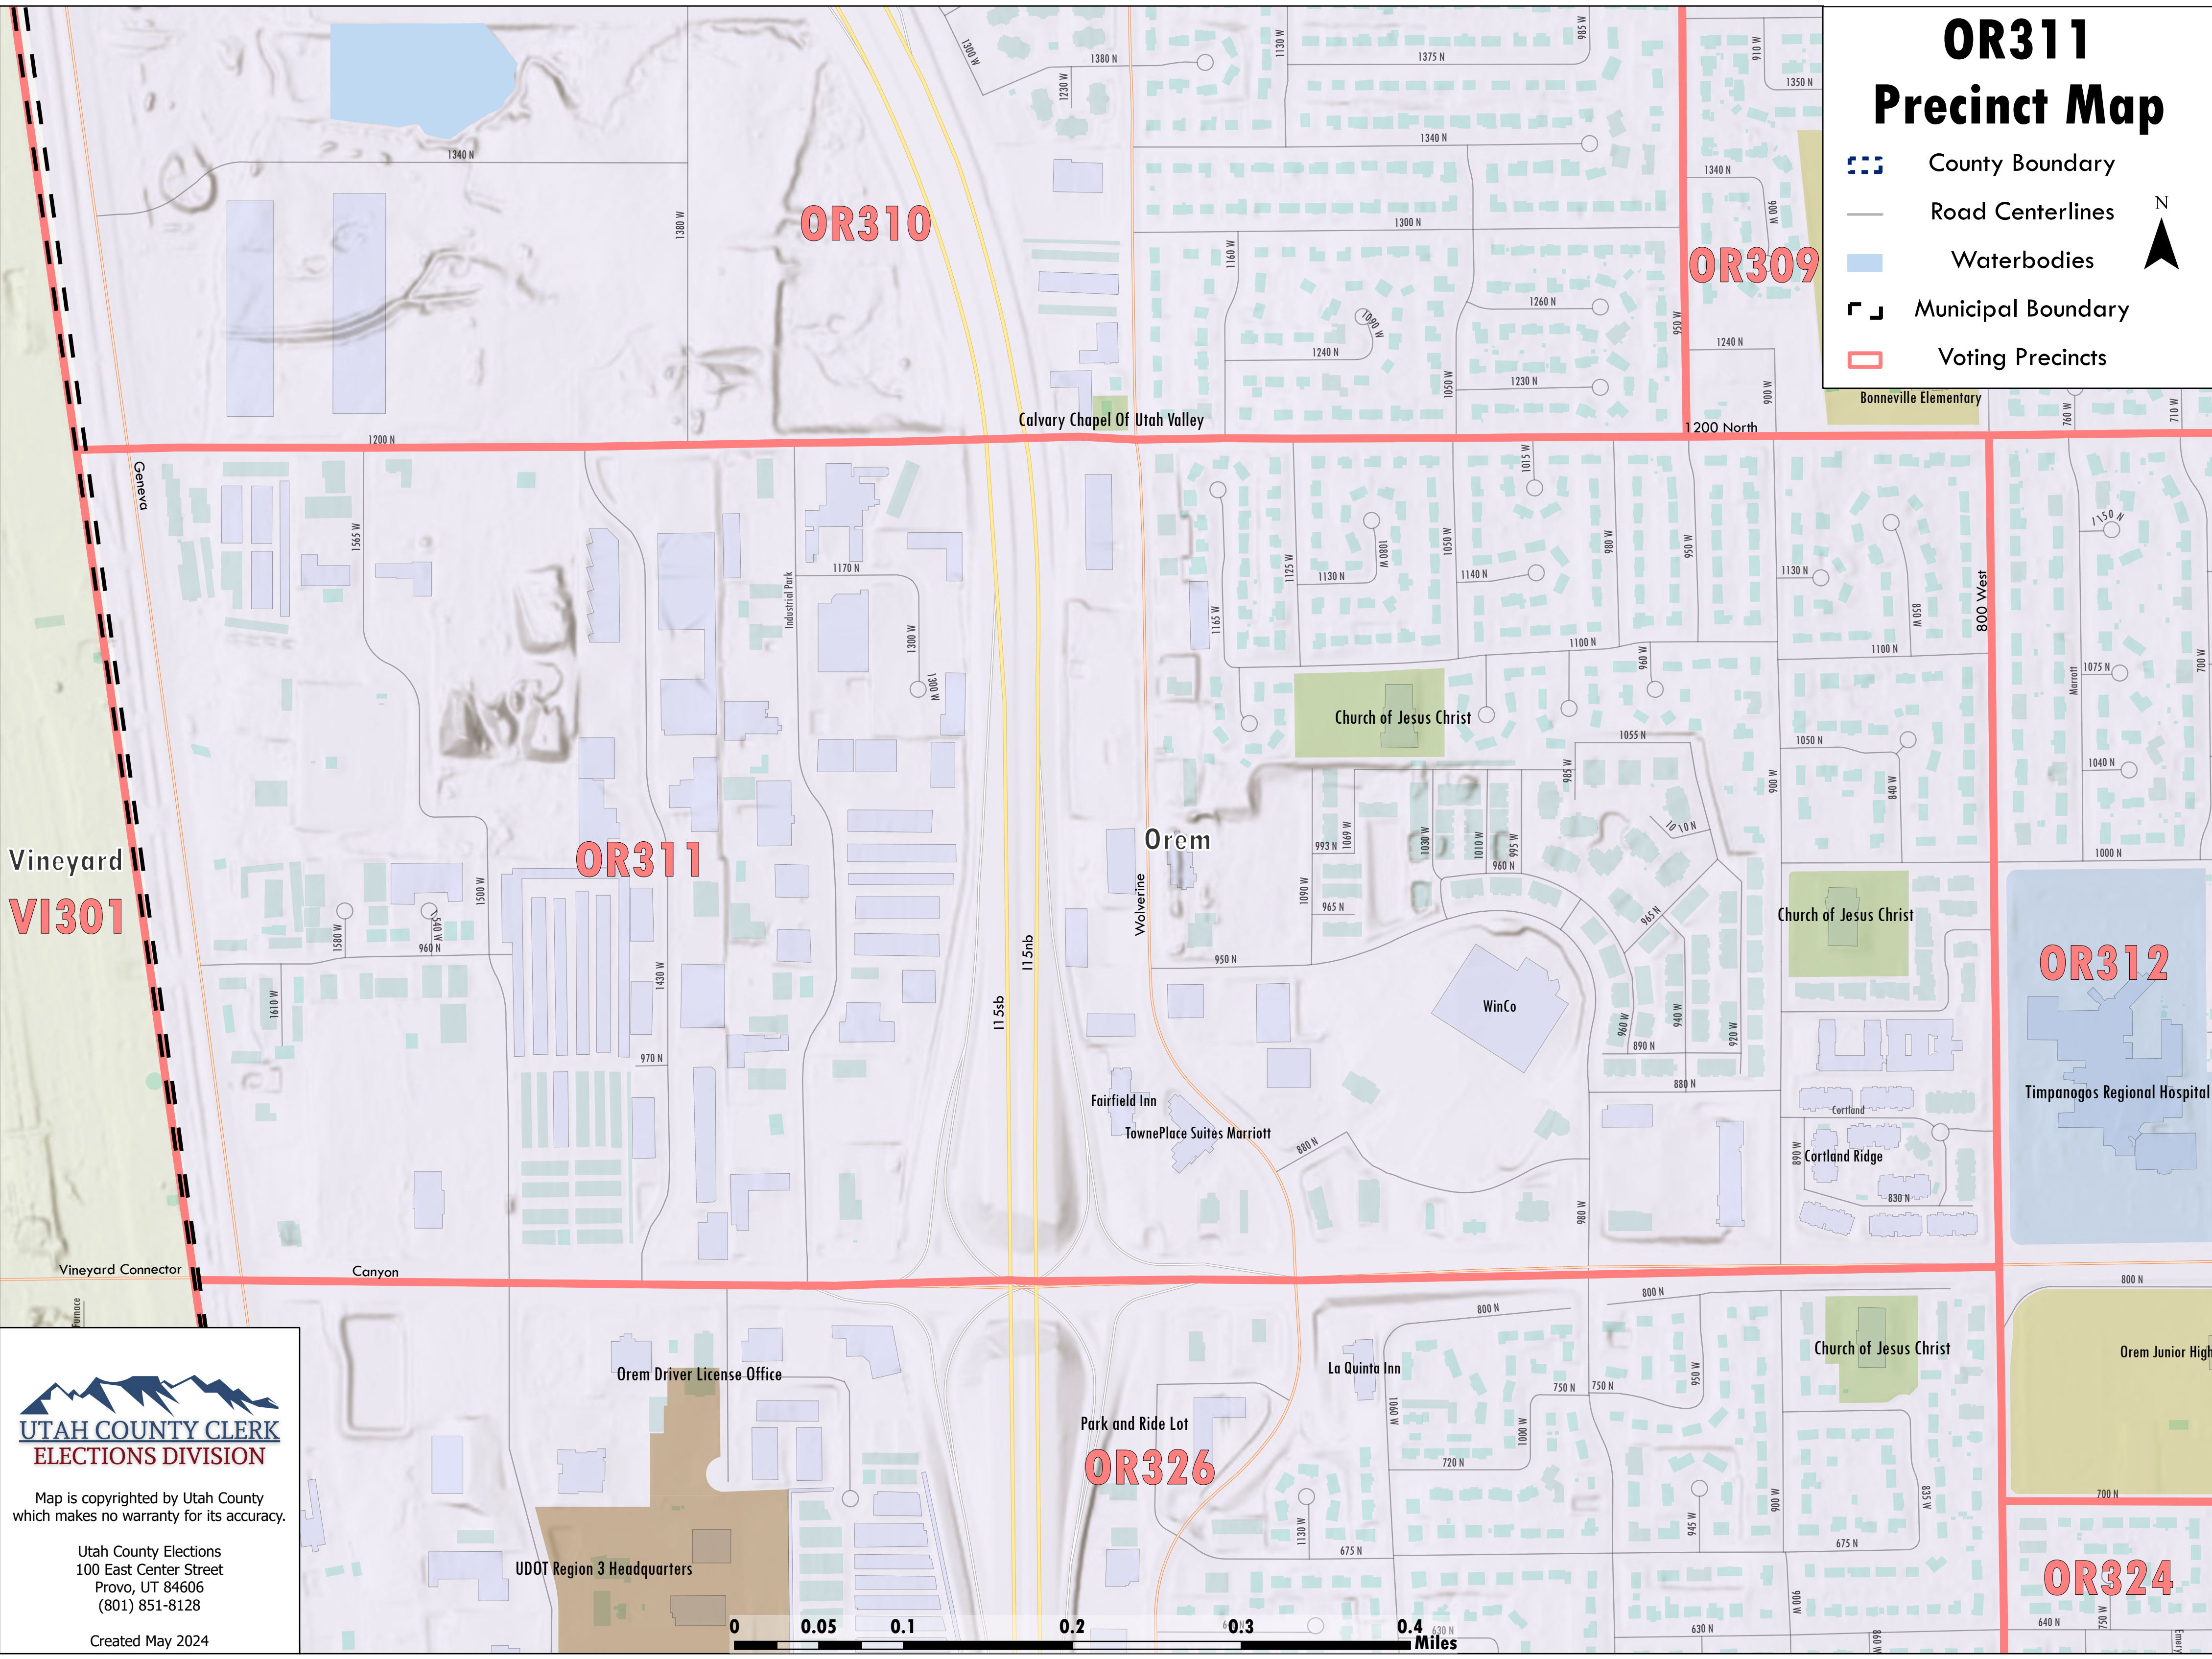

# OR311 Precinct Map

-  County Boundary
-  Road Centerlines
-  Waterbodies
-  Municipal Boundary
-  Voting Precincts

Vineyard  
VI301

UTAH COUNTY CLERK  
ELECTIONS DIVISION

Map is copyrighted by Utah County  
which makes no warranty for its accuracy.

Utah County Elections  
100 East Center Street  
Provo, UT 84606  
(801) 851-8128

Created May 2024