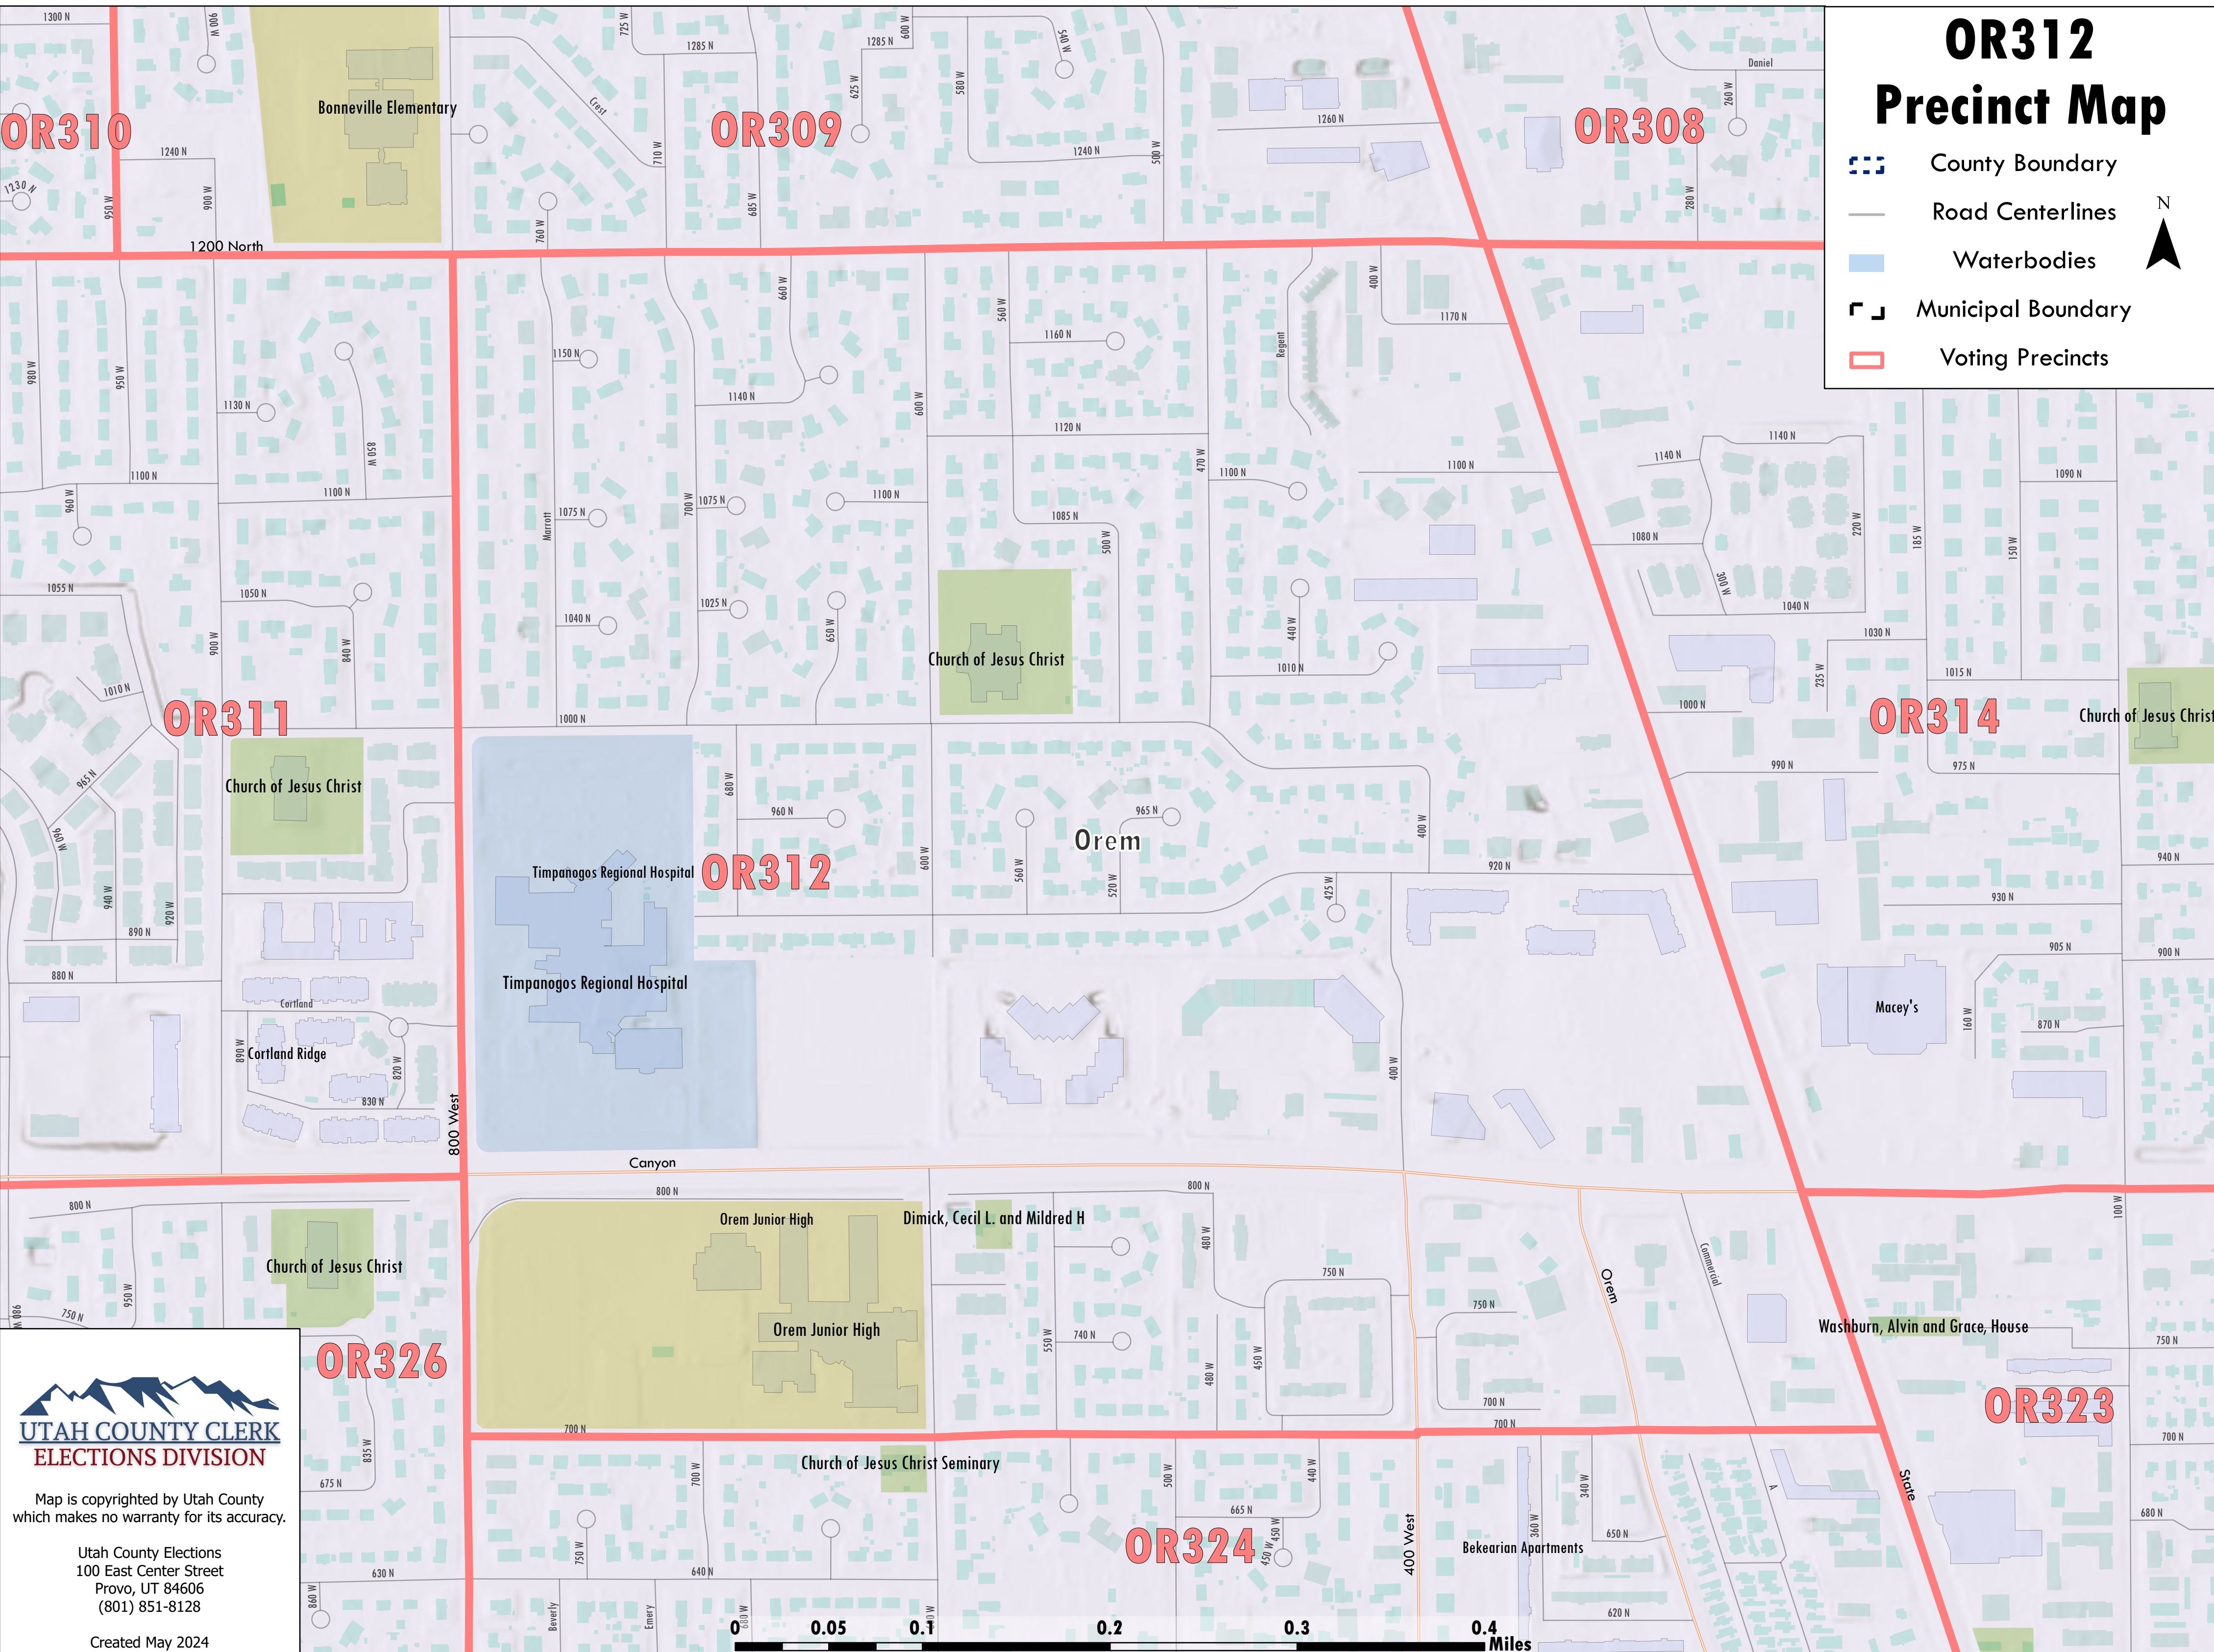

OR312 Precinct Map

-  County Boundary
-  Road Centerlines
-  Waterbodies
-  Municipal Boundary
-  Voting Precincts

Map is copyrighted by Utah County which makes no warranty for its accuracy.

Utah County Elections
100 East Center Street
Provo, UT 84606
(801) 851-8128