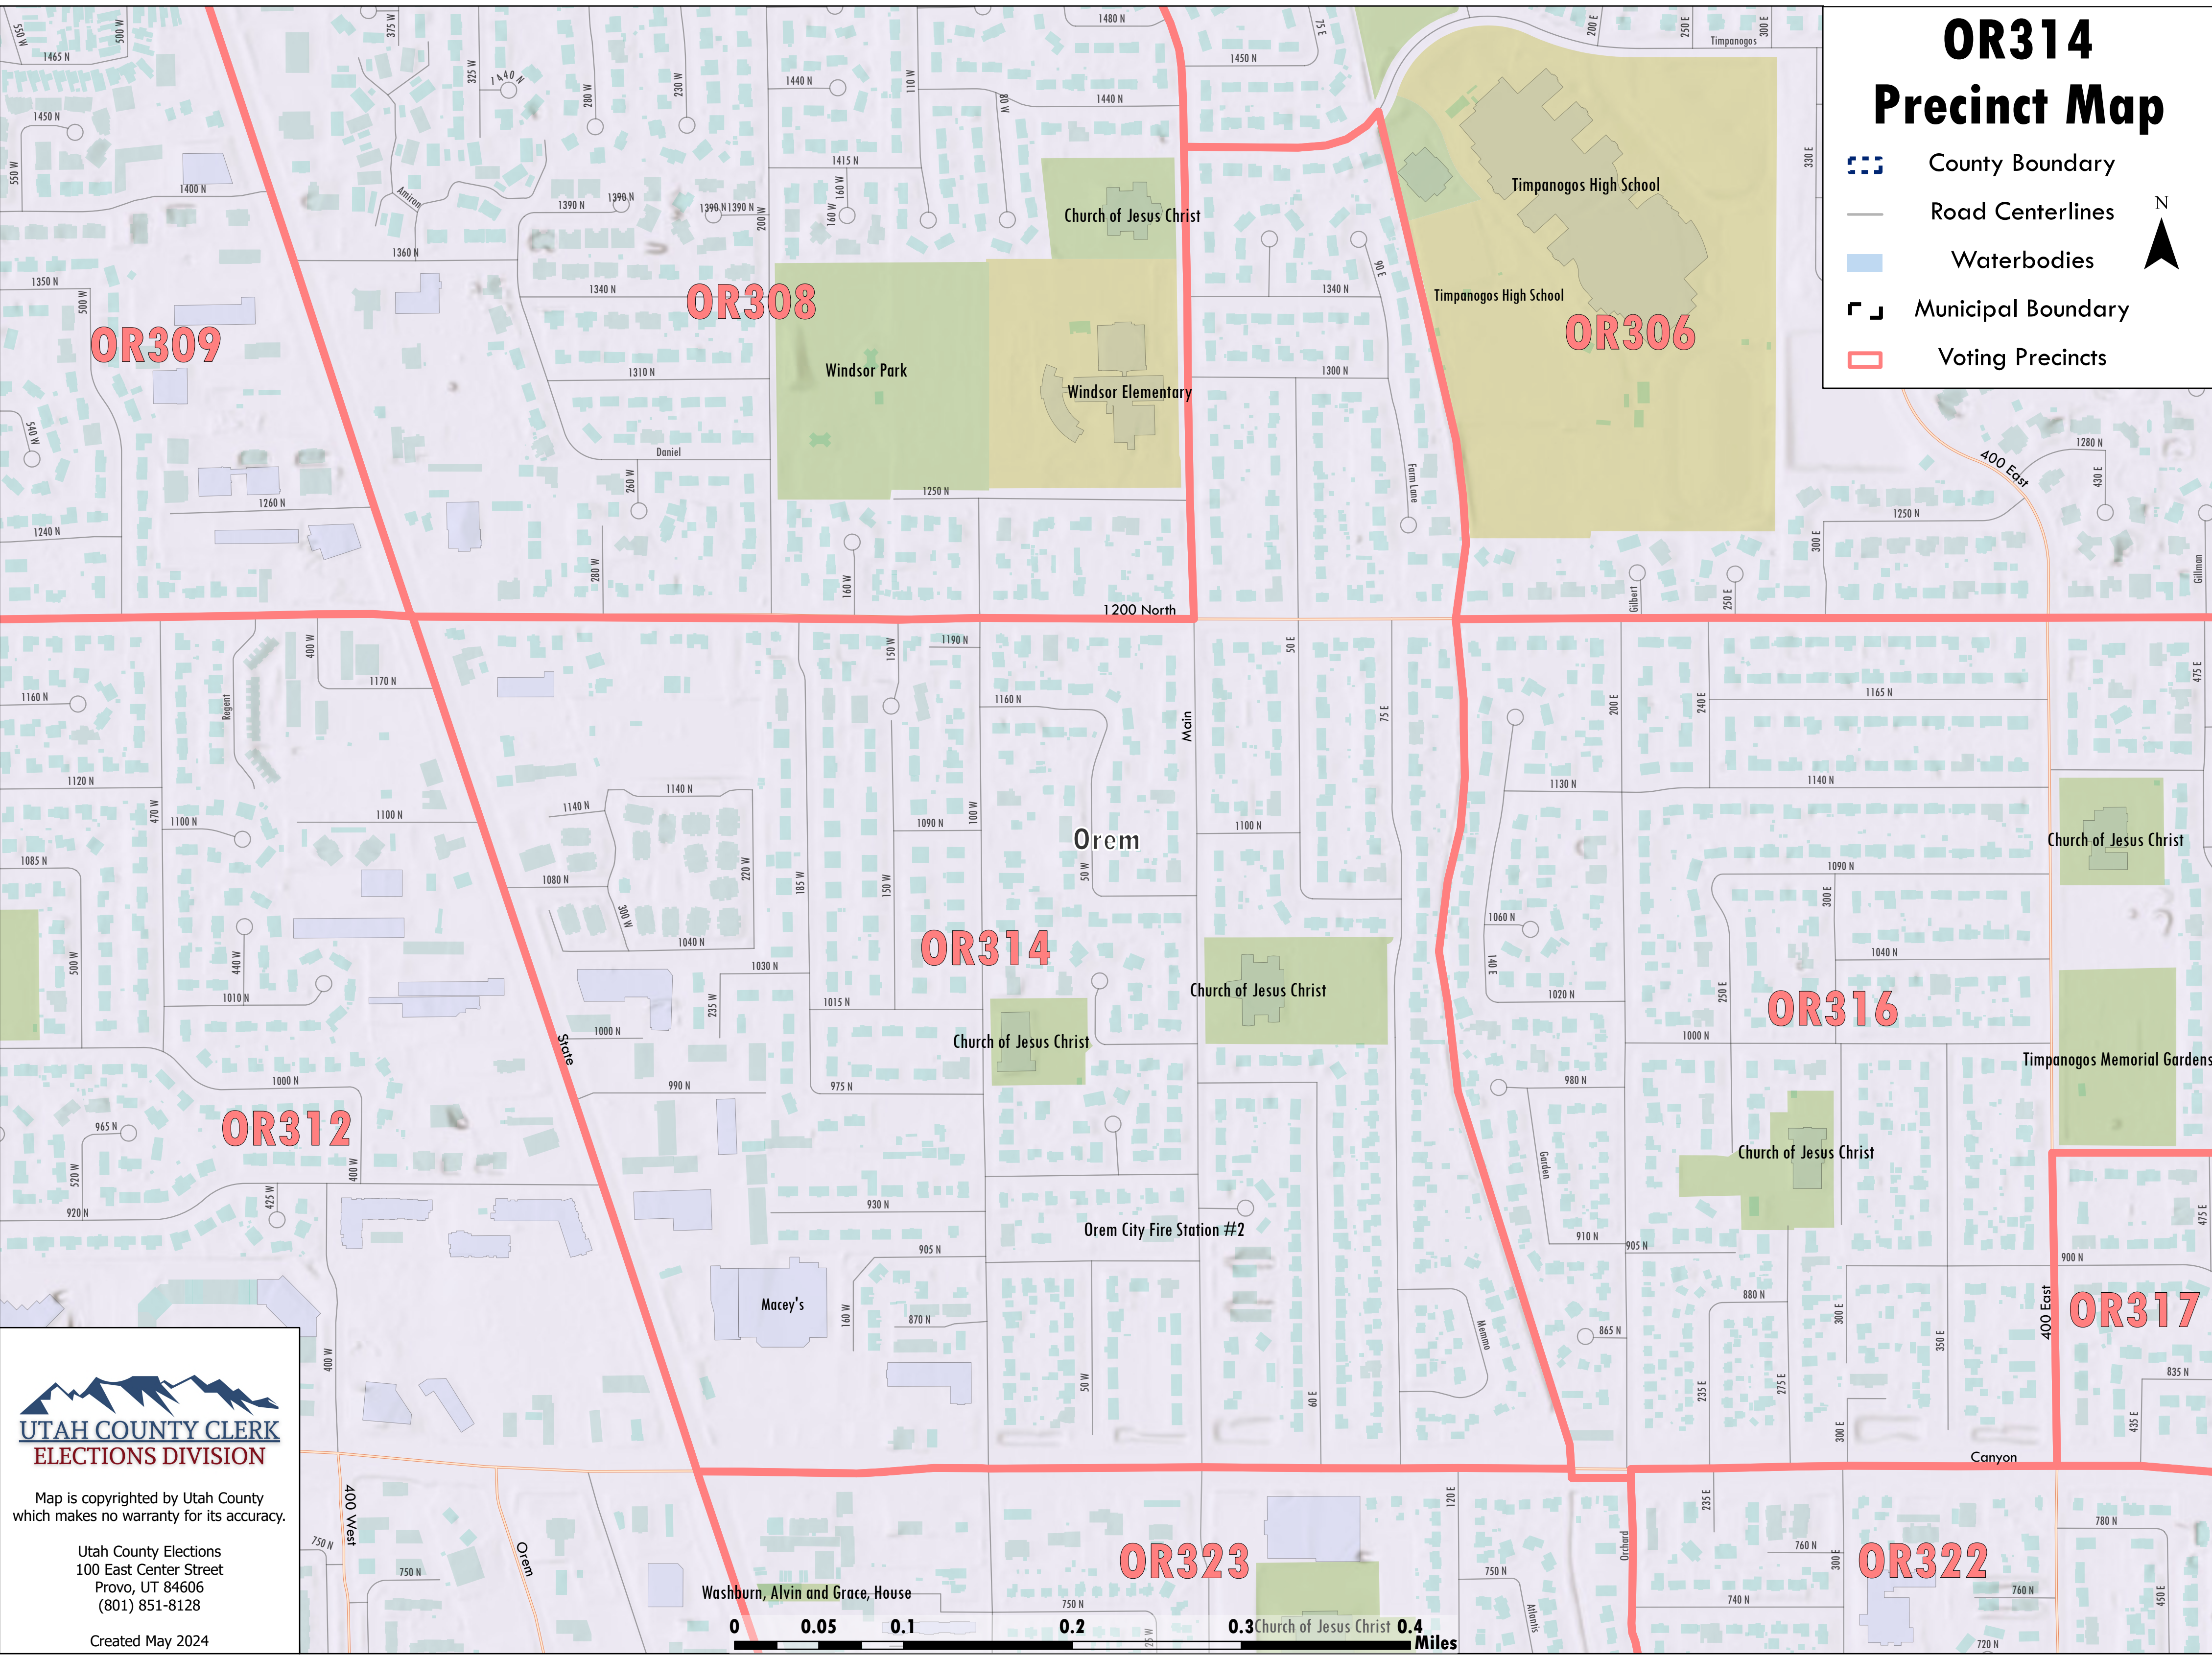

OR314 Precinct Map

-  County Boundary
-  Road Centerlines
-  Waterbodies
-  Municipal Boundary
-  Voting Precincts

Map is copyrighted by Utah County which makes no warranty for its accuracy.

Utah County Elections
100 East Center Street
Provo, UT 84606
(801) 851-8128