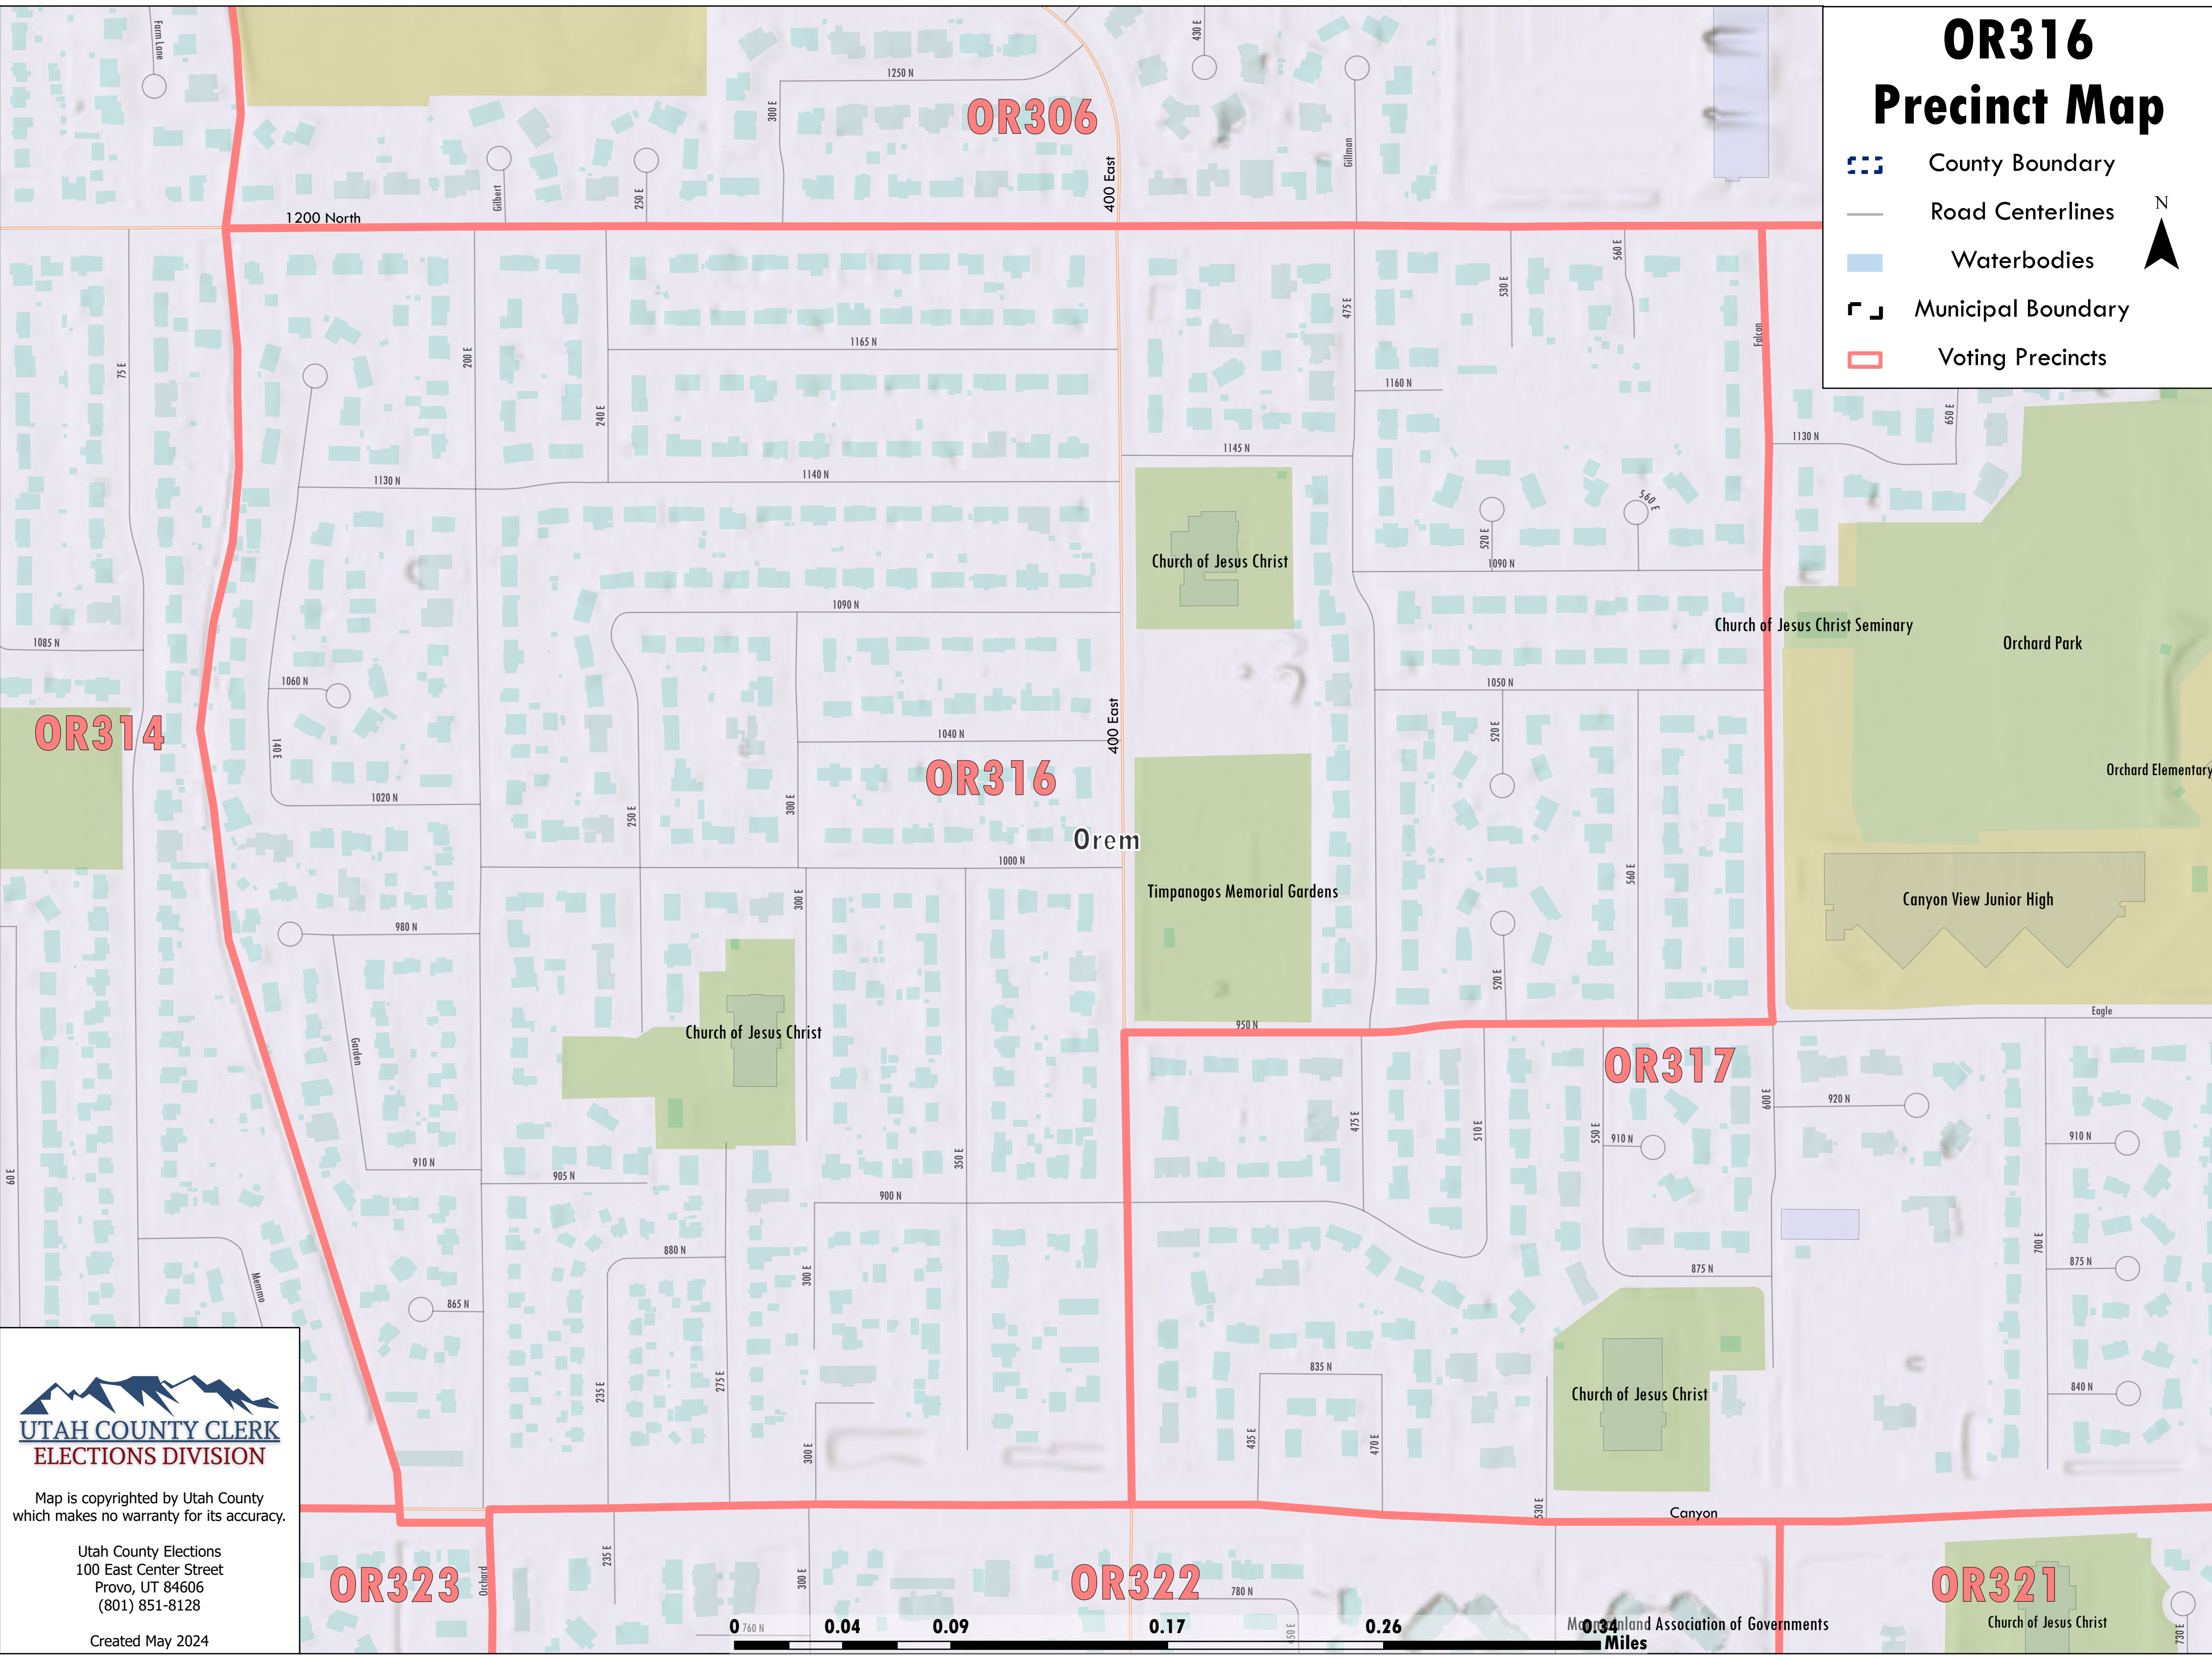

OR316 Precinct Map

-  County Boundary
-  Road Centerlines
-  Waterbodies
-  Municipal Boundary
-  Voting Precincts

UTAH COUNTY CLERK
ELECTIONS DIVISION

Map is copyrighted by Utah County
 which makes no warranty for its accuracy.