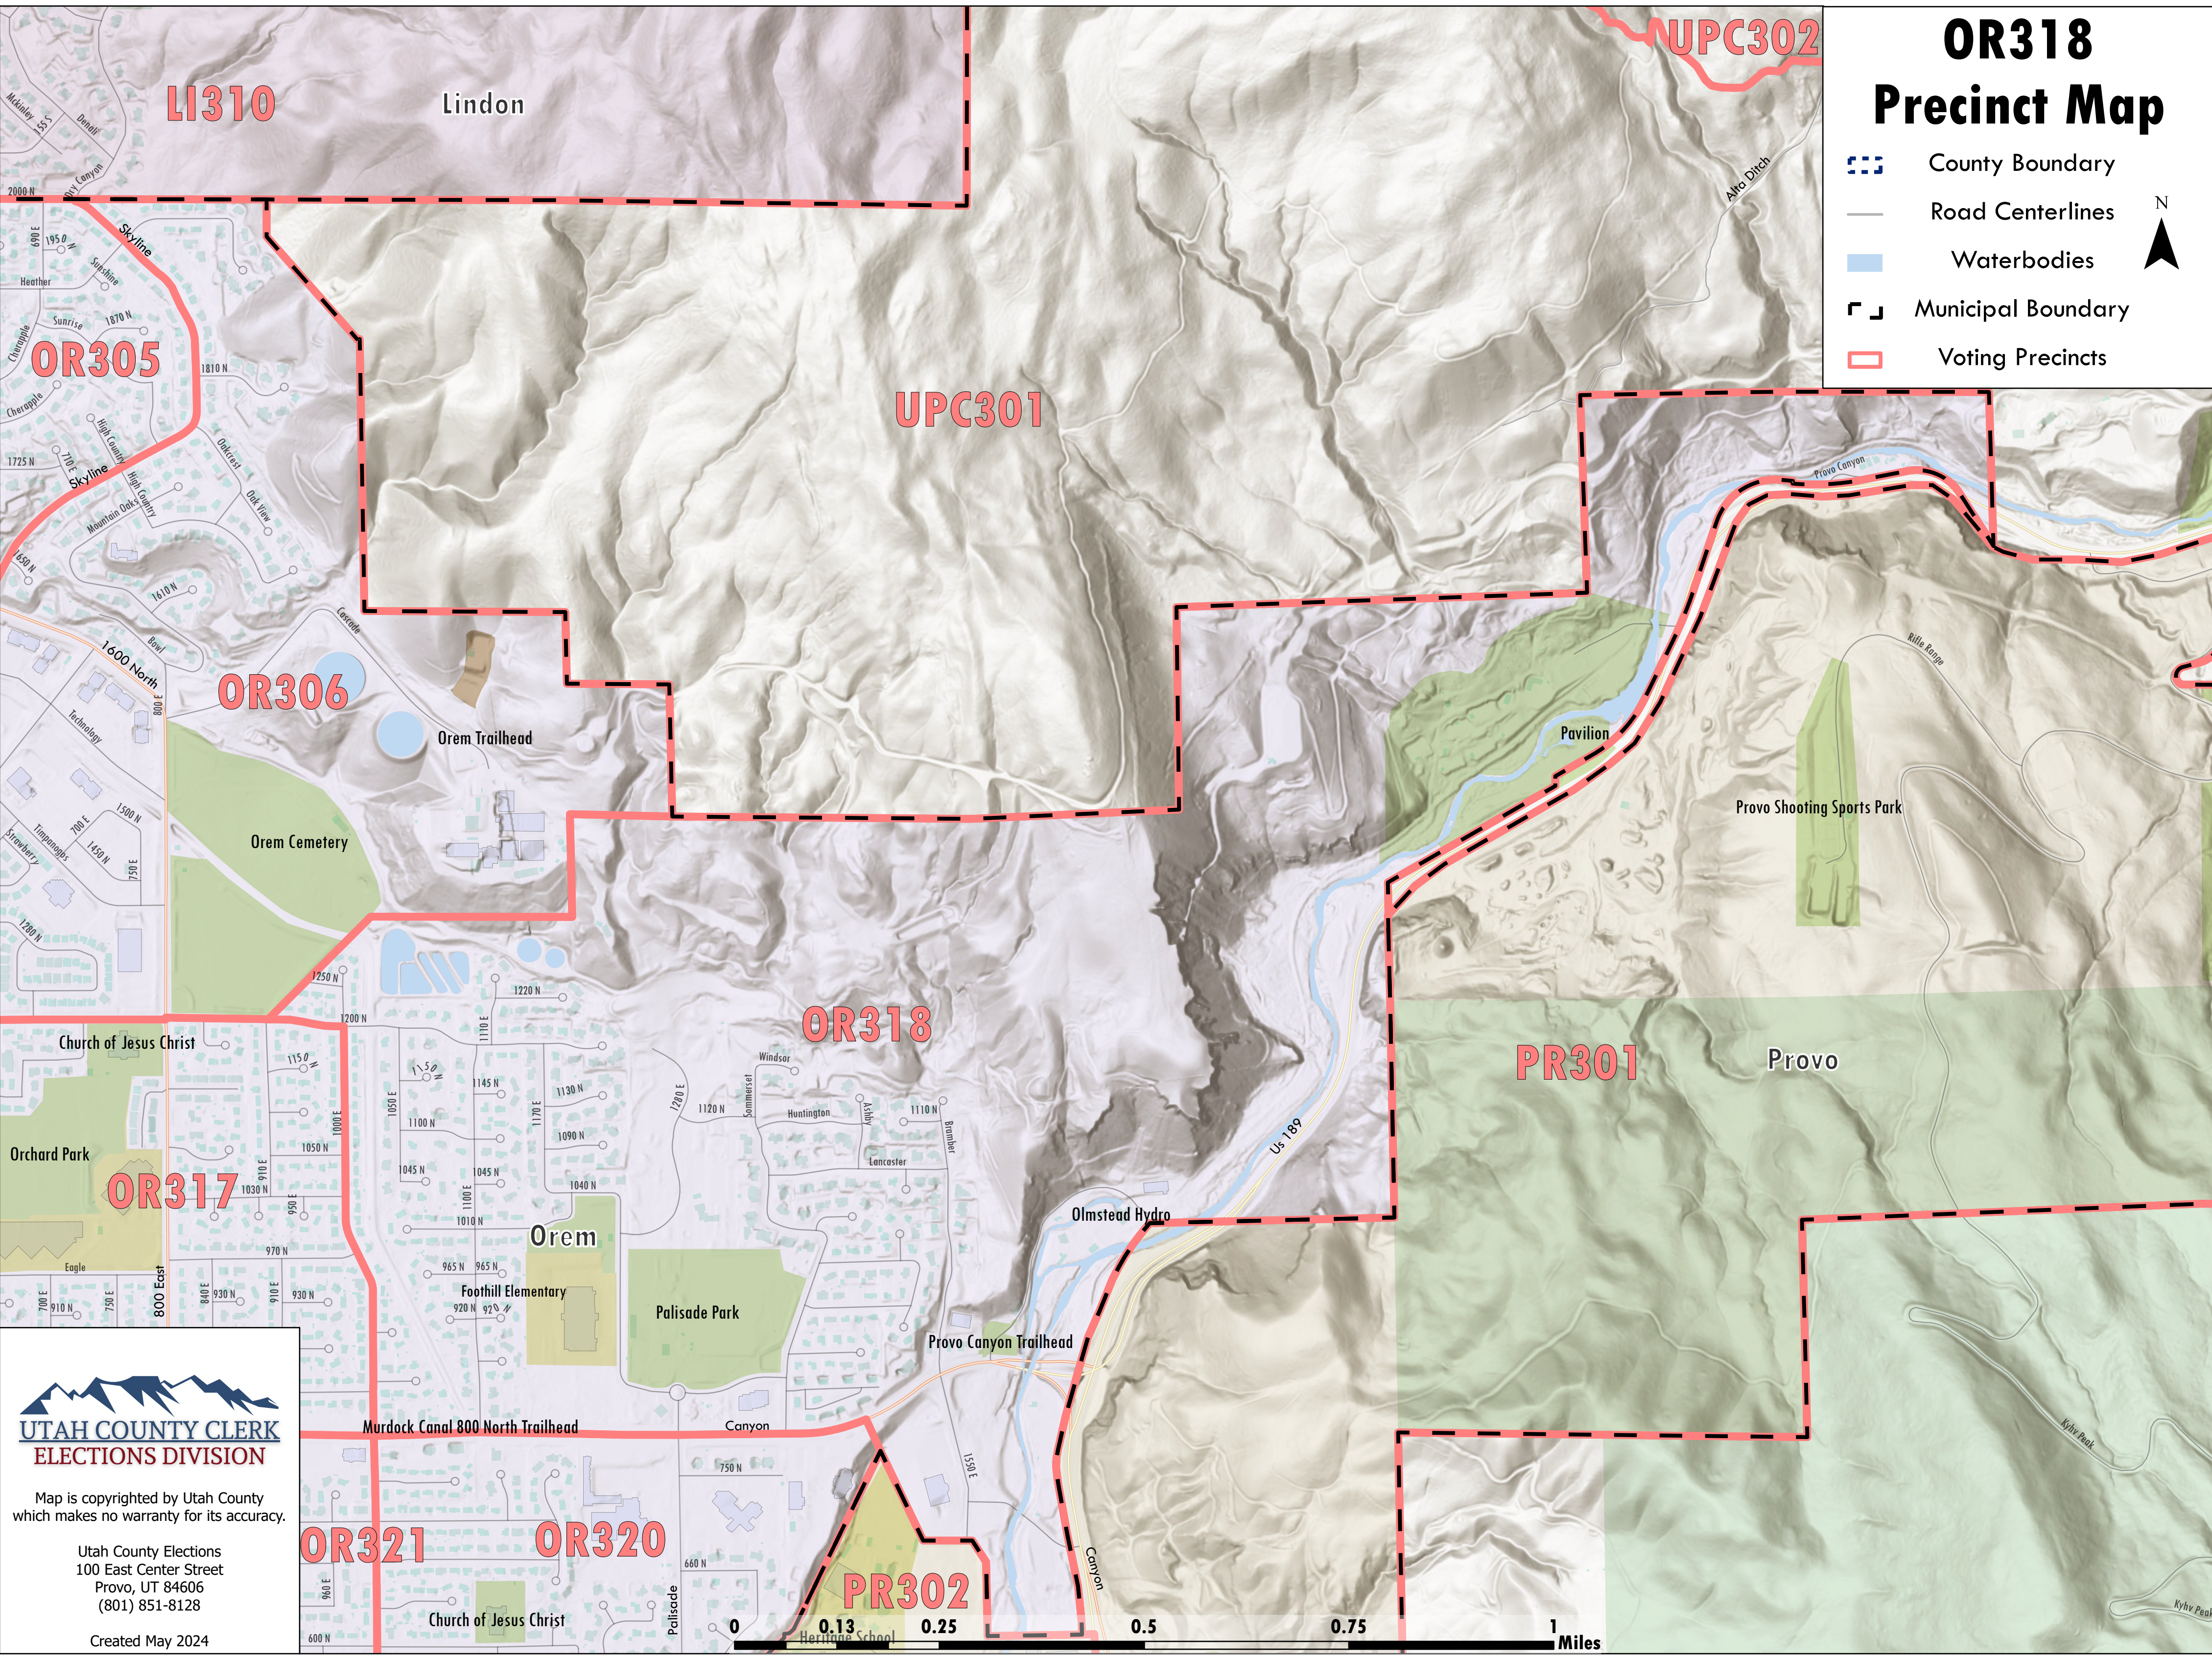

# OR318 Precinct Map

-  County Boundary
-  Road Centerlines
-  Waterbodies
-  Municipal Boundary
-  Voting Precincts

Map is copyrighted by Utah County which makes no warranty for its accuracy.

Utah County Elections  
100 East Center Street  
Provo, UT 84606  
(801) 851-8128

Created May 2024