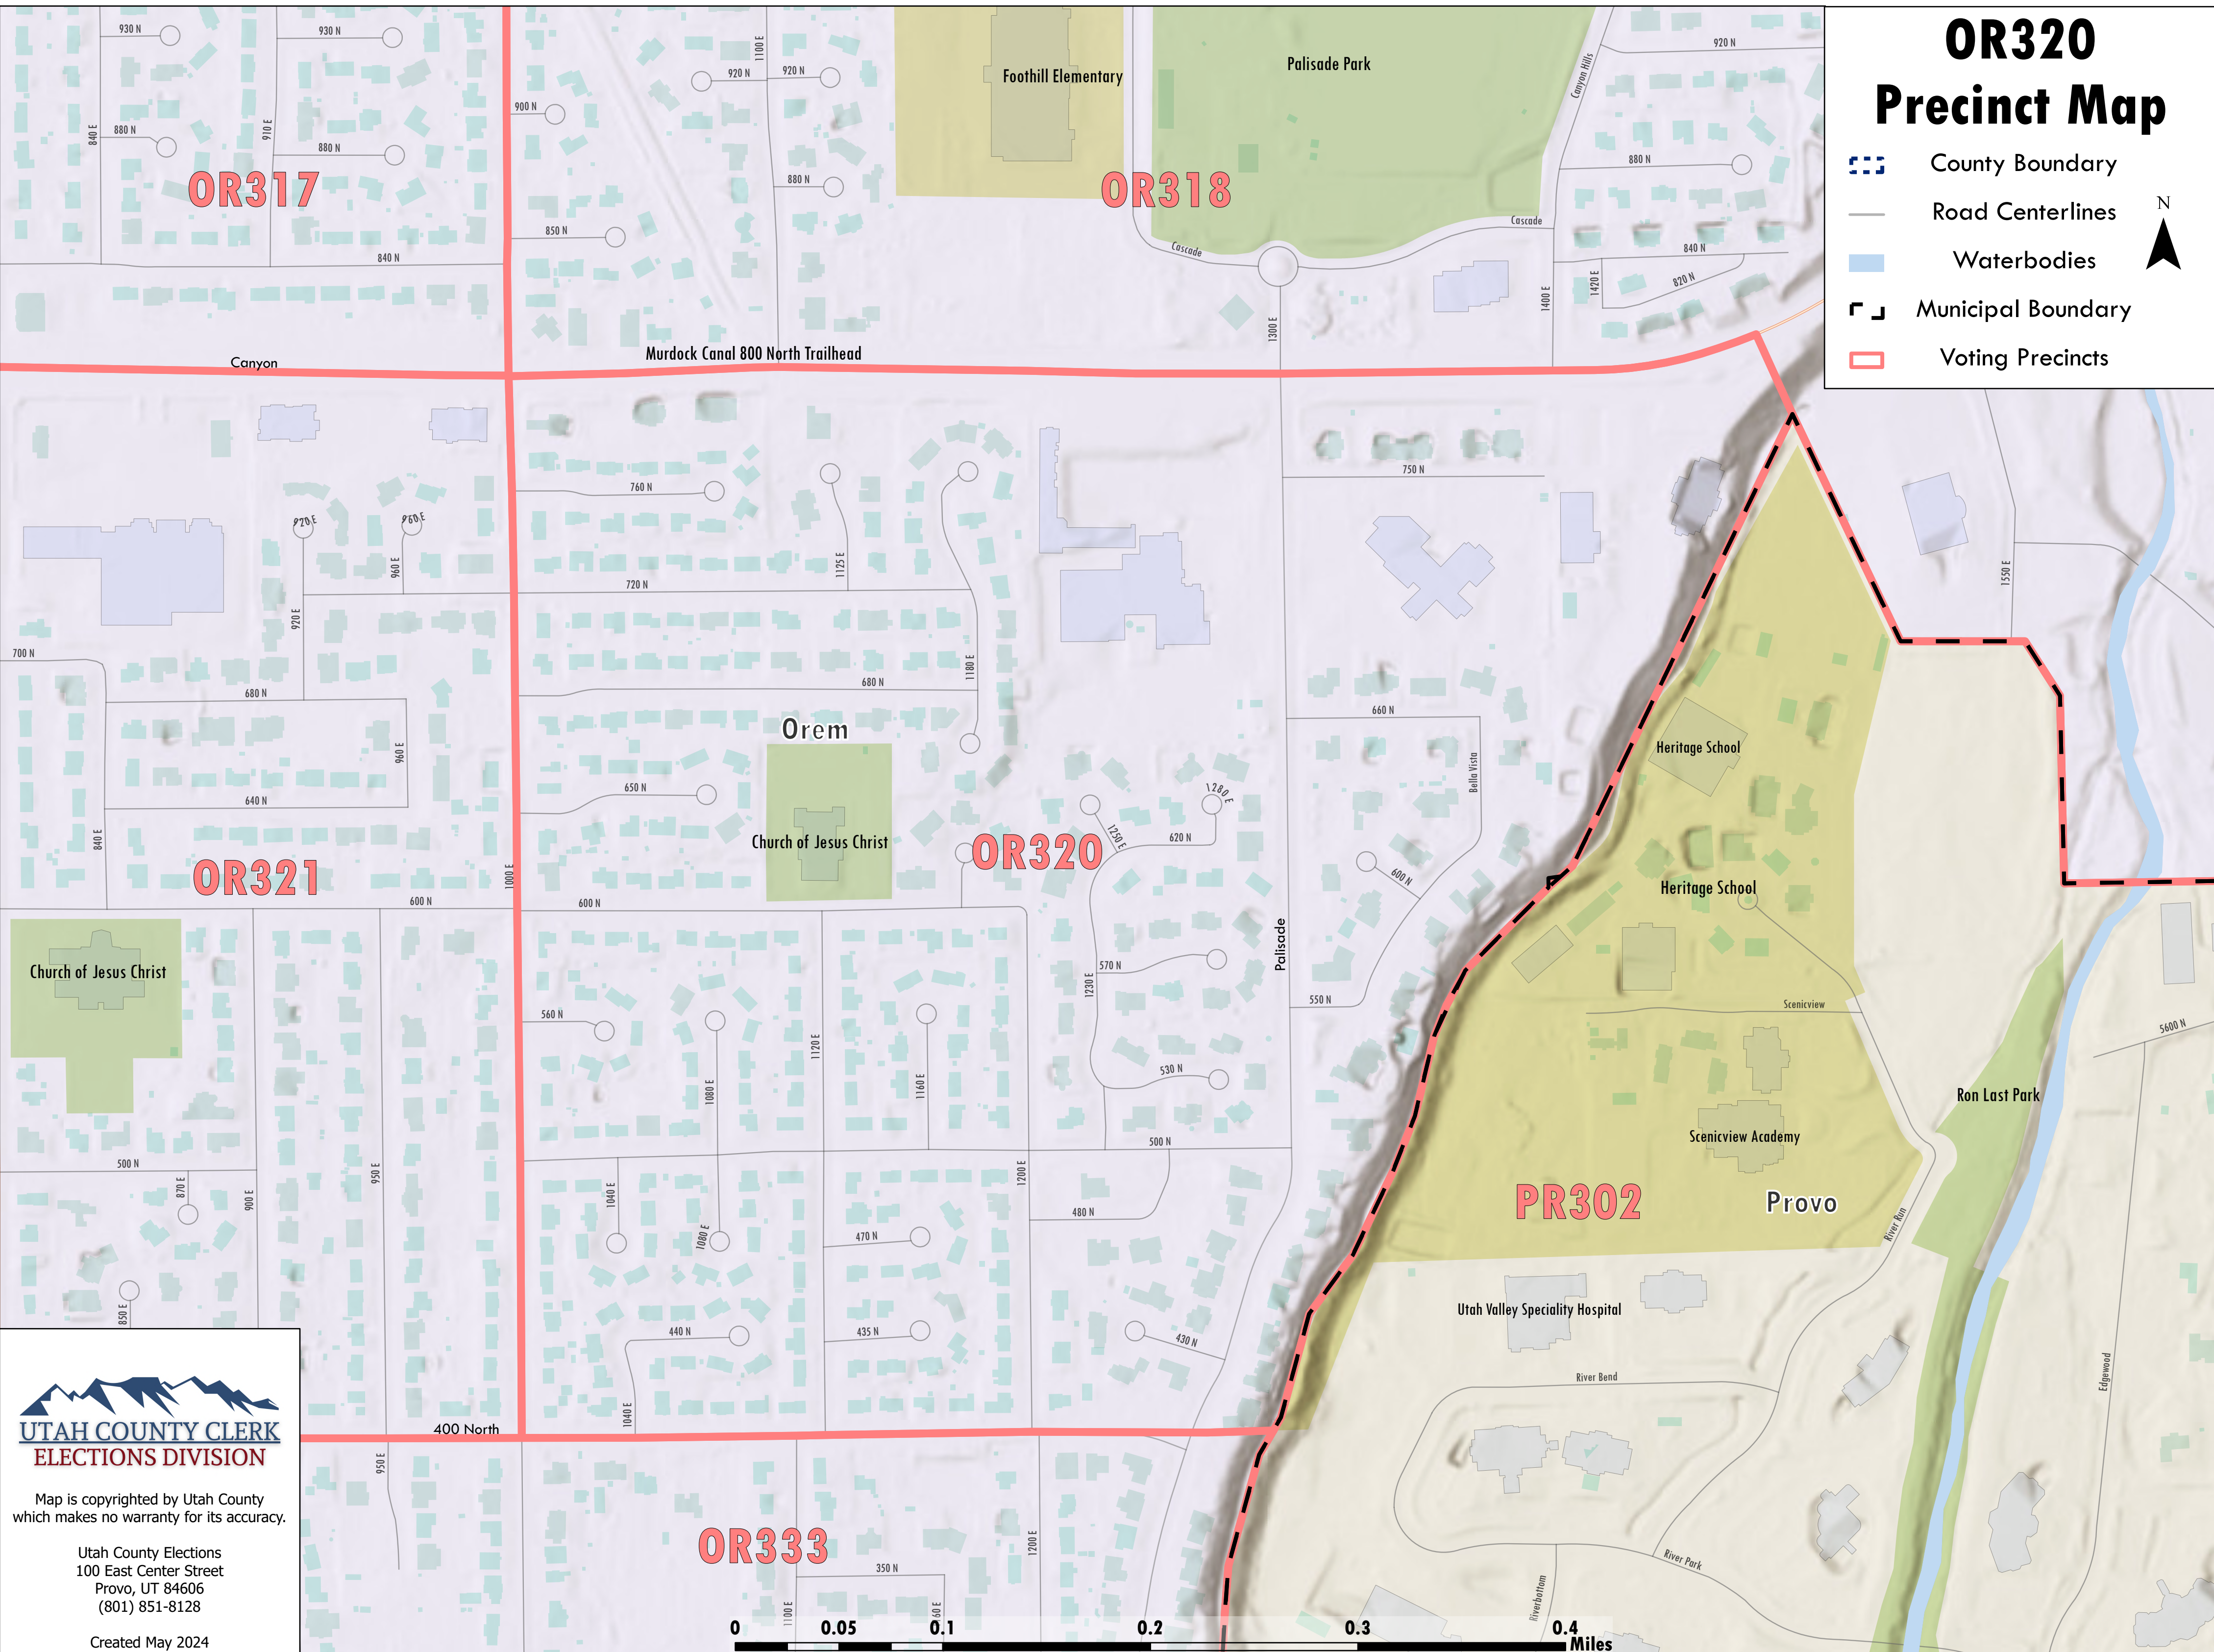

OR320 Precinct Map

-  County Boundary
-  Road Centerlines
-  Waterbodies
-  Municipal Boundary
-  Voting Precincts

Map is copyrighted by Utah County which makes no warranty for its accuracy.

Utah County Elections
100 East Center Street
Provo, UT 84606
(801) 851-8128

Created May 2024