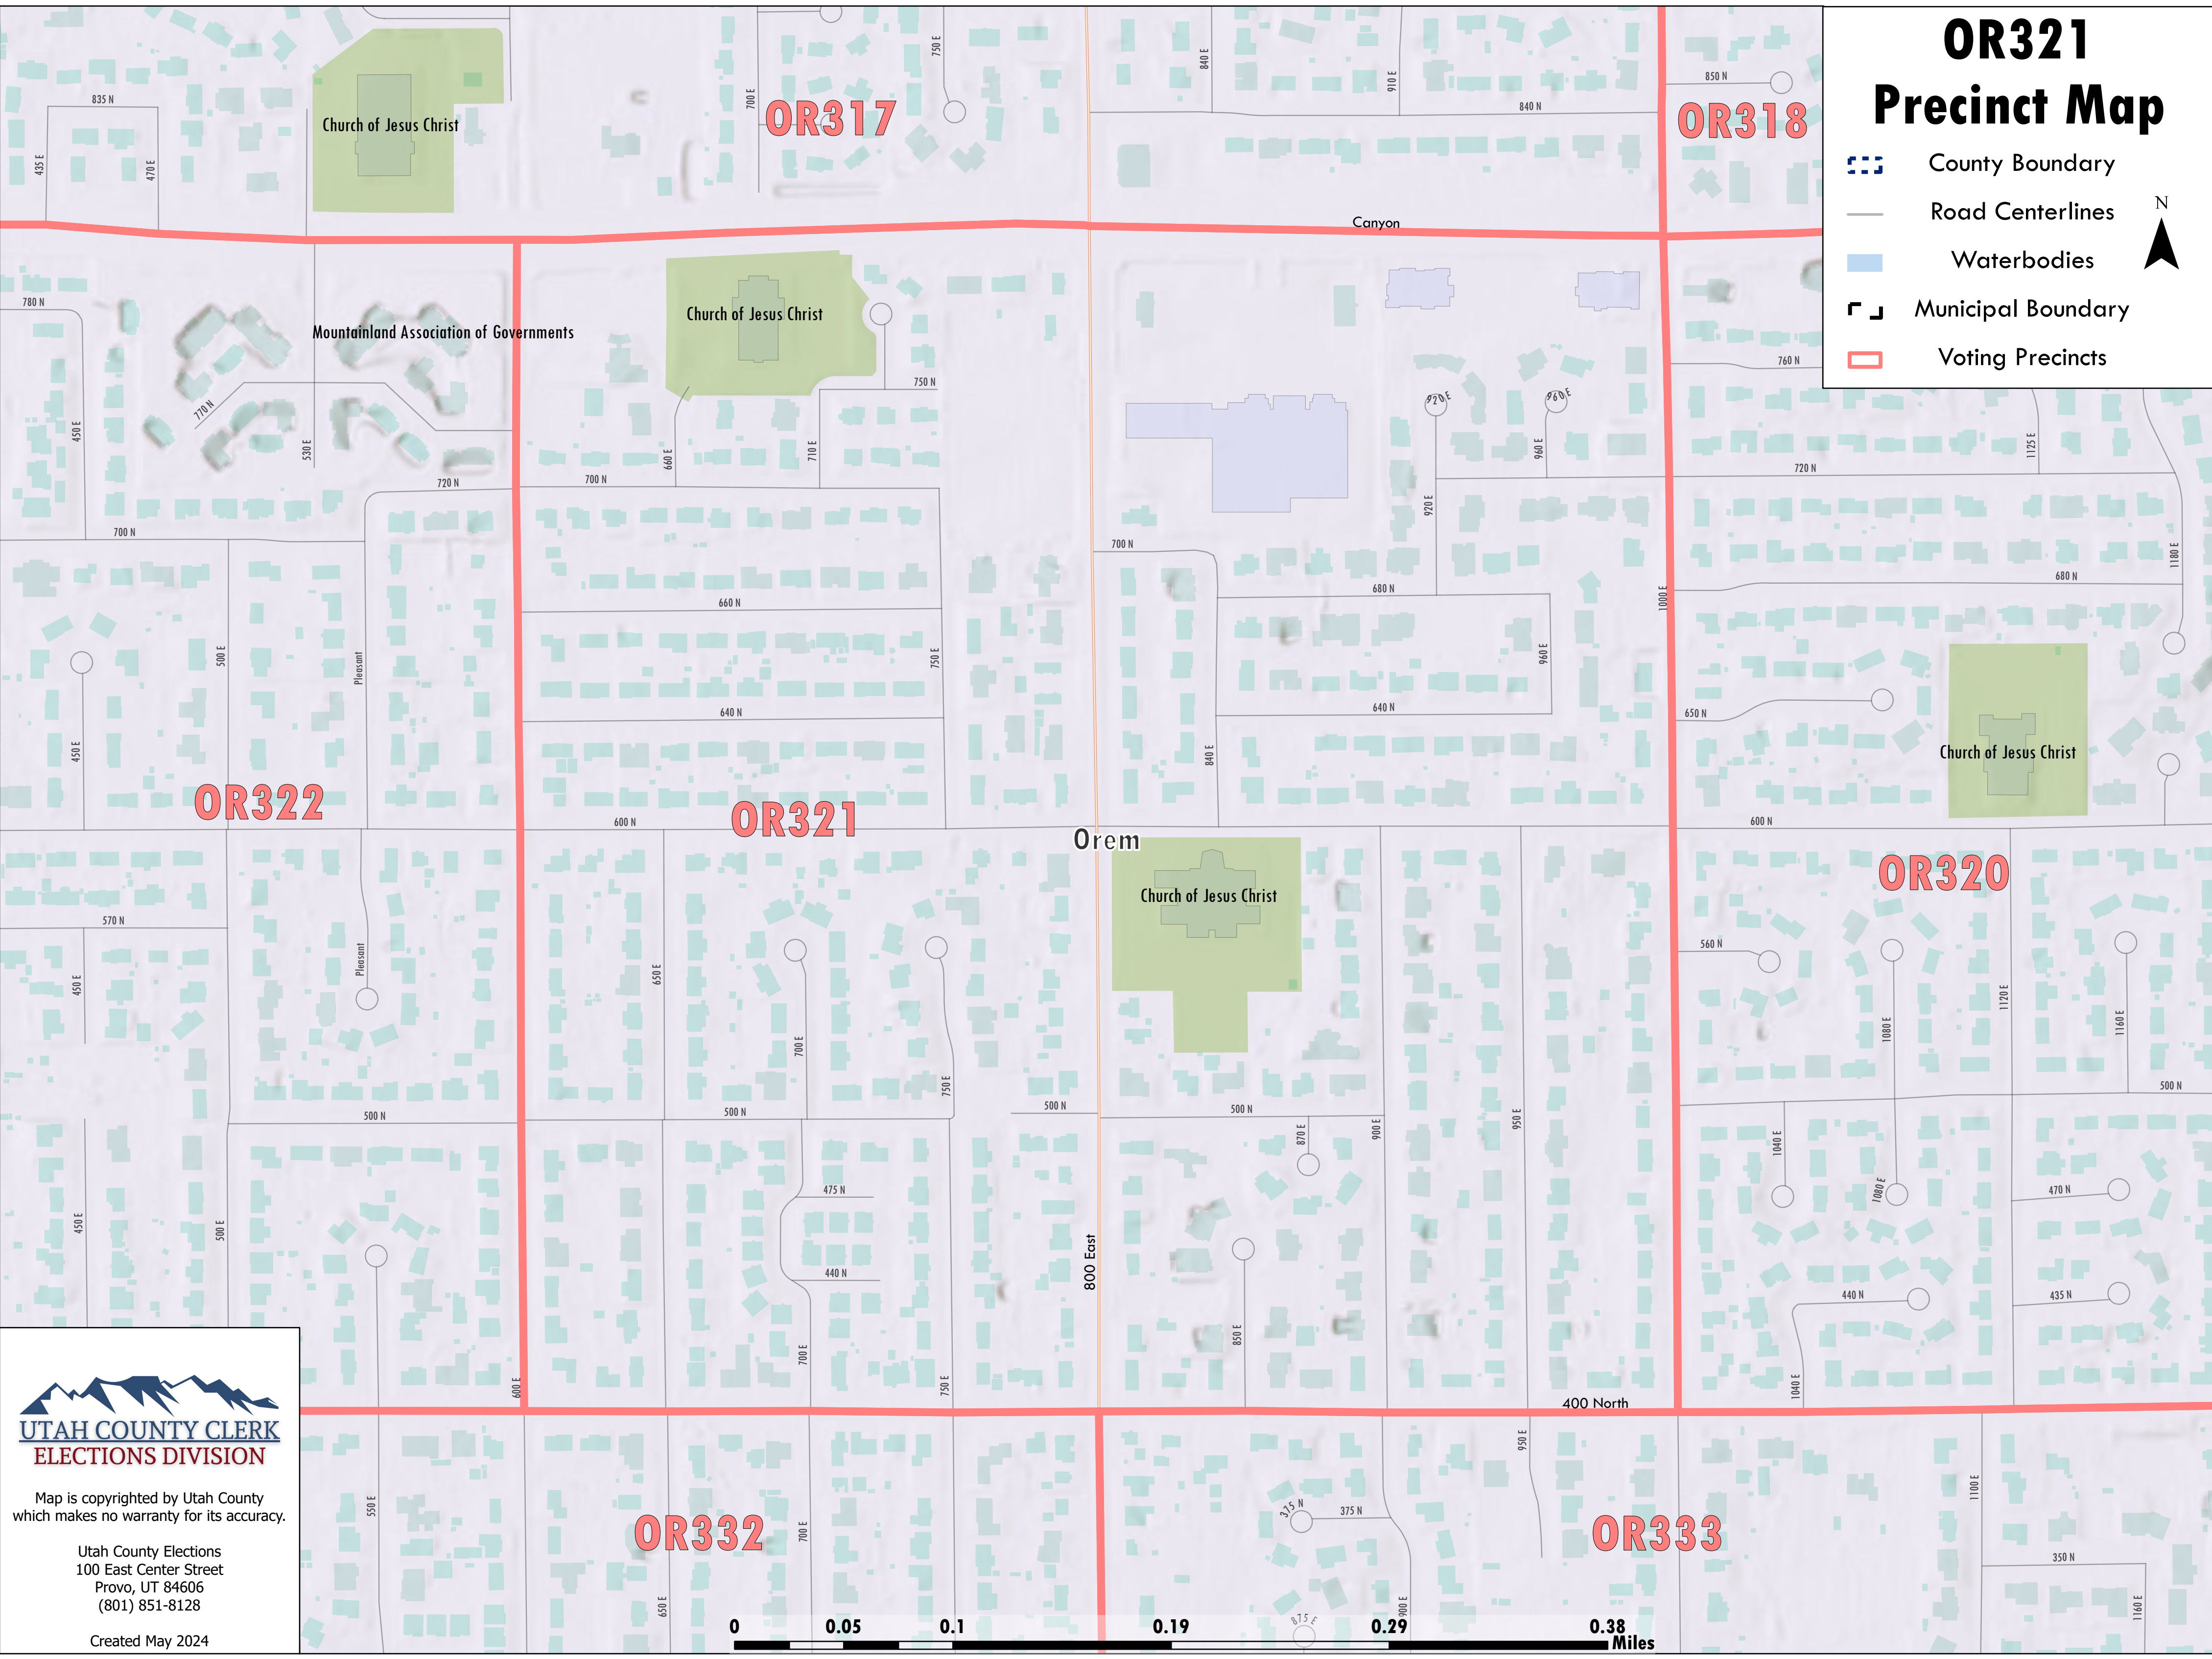

OR321 Precinct Map

-  County Boundary
-  Road Centerlines
-  Waterbodies
-  Municipal Boundary
-  Voting Precincts

UTAH COUNTY CLERK
ELECTIONS DIVISION

Map is copyrighted by Utah County
which makes no warranty for its accuracy.