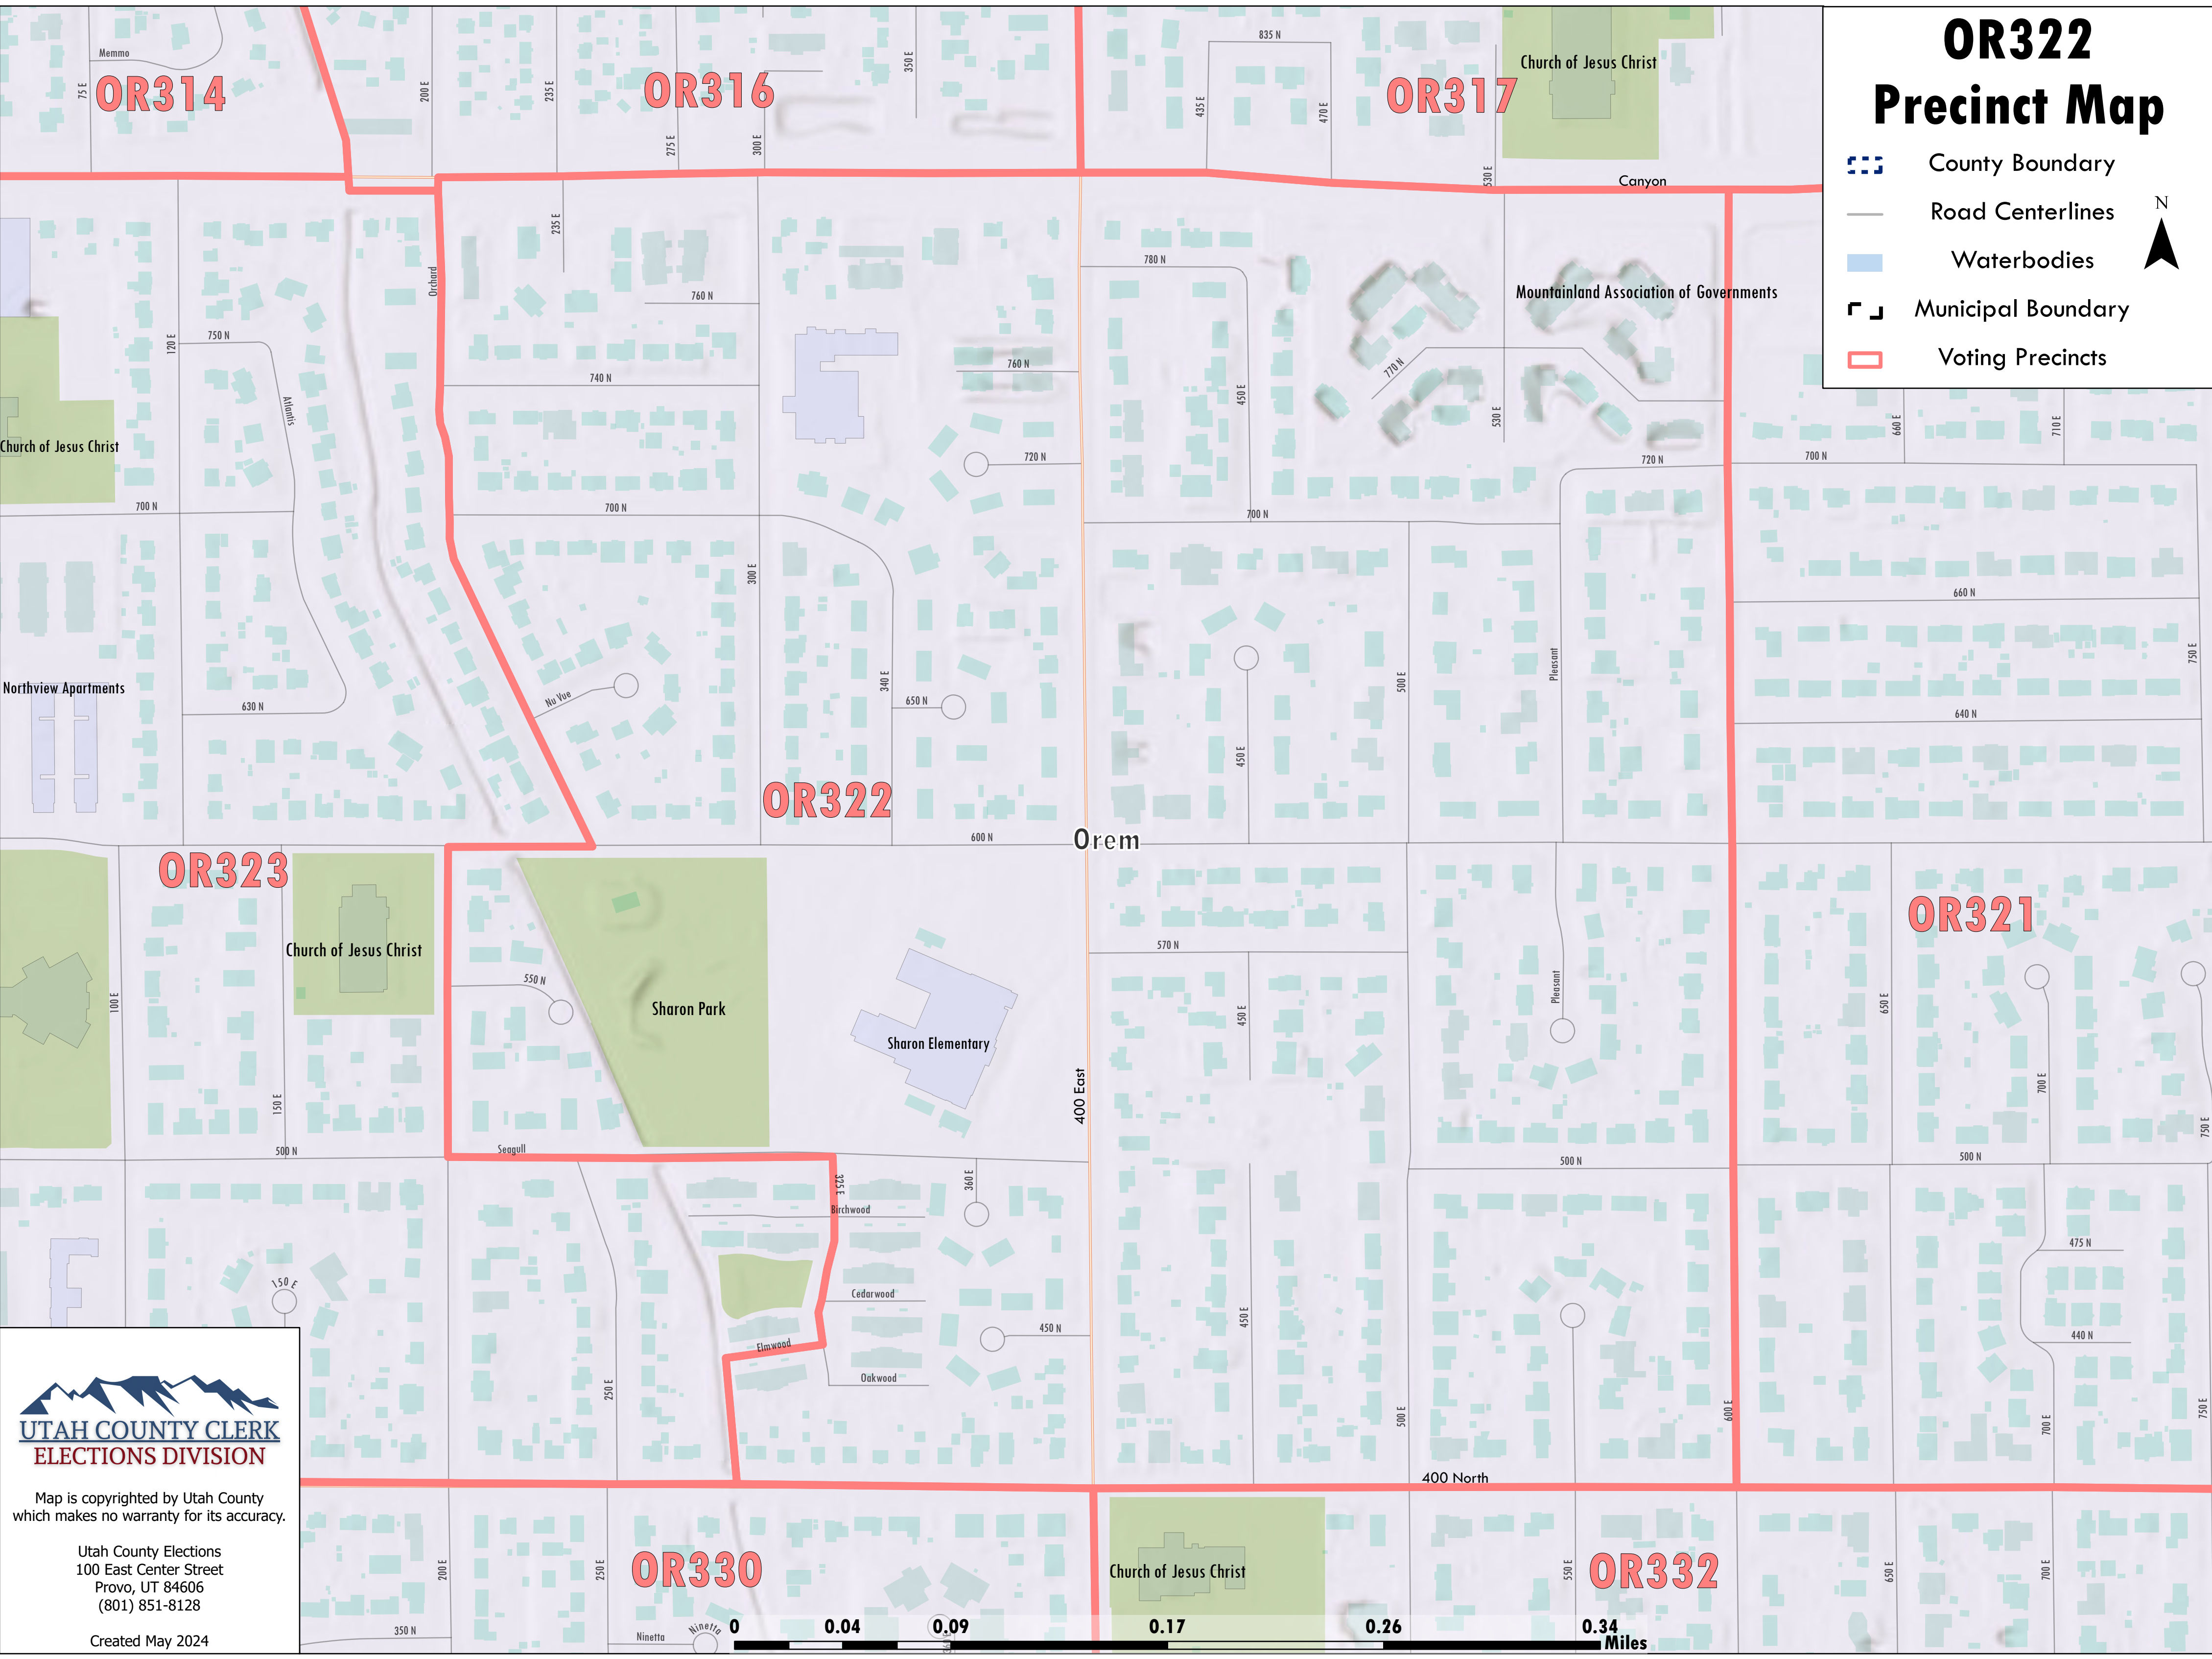

OR322 Precinct Map

-  County Boundary
-  Road Centerlines
-  Waterbodies
-  Municipal Boundary
-  Voting Precincts

**UTAH COUNTY CLERK
ELECTIONS DIVISION**

Map is copyrighted by Utah County
which makes no warranty for its accuracy.