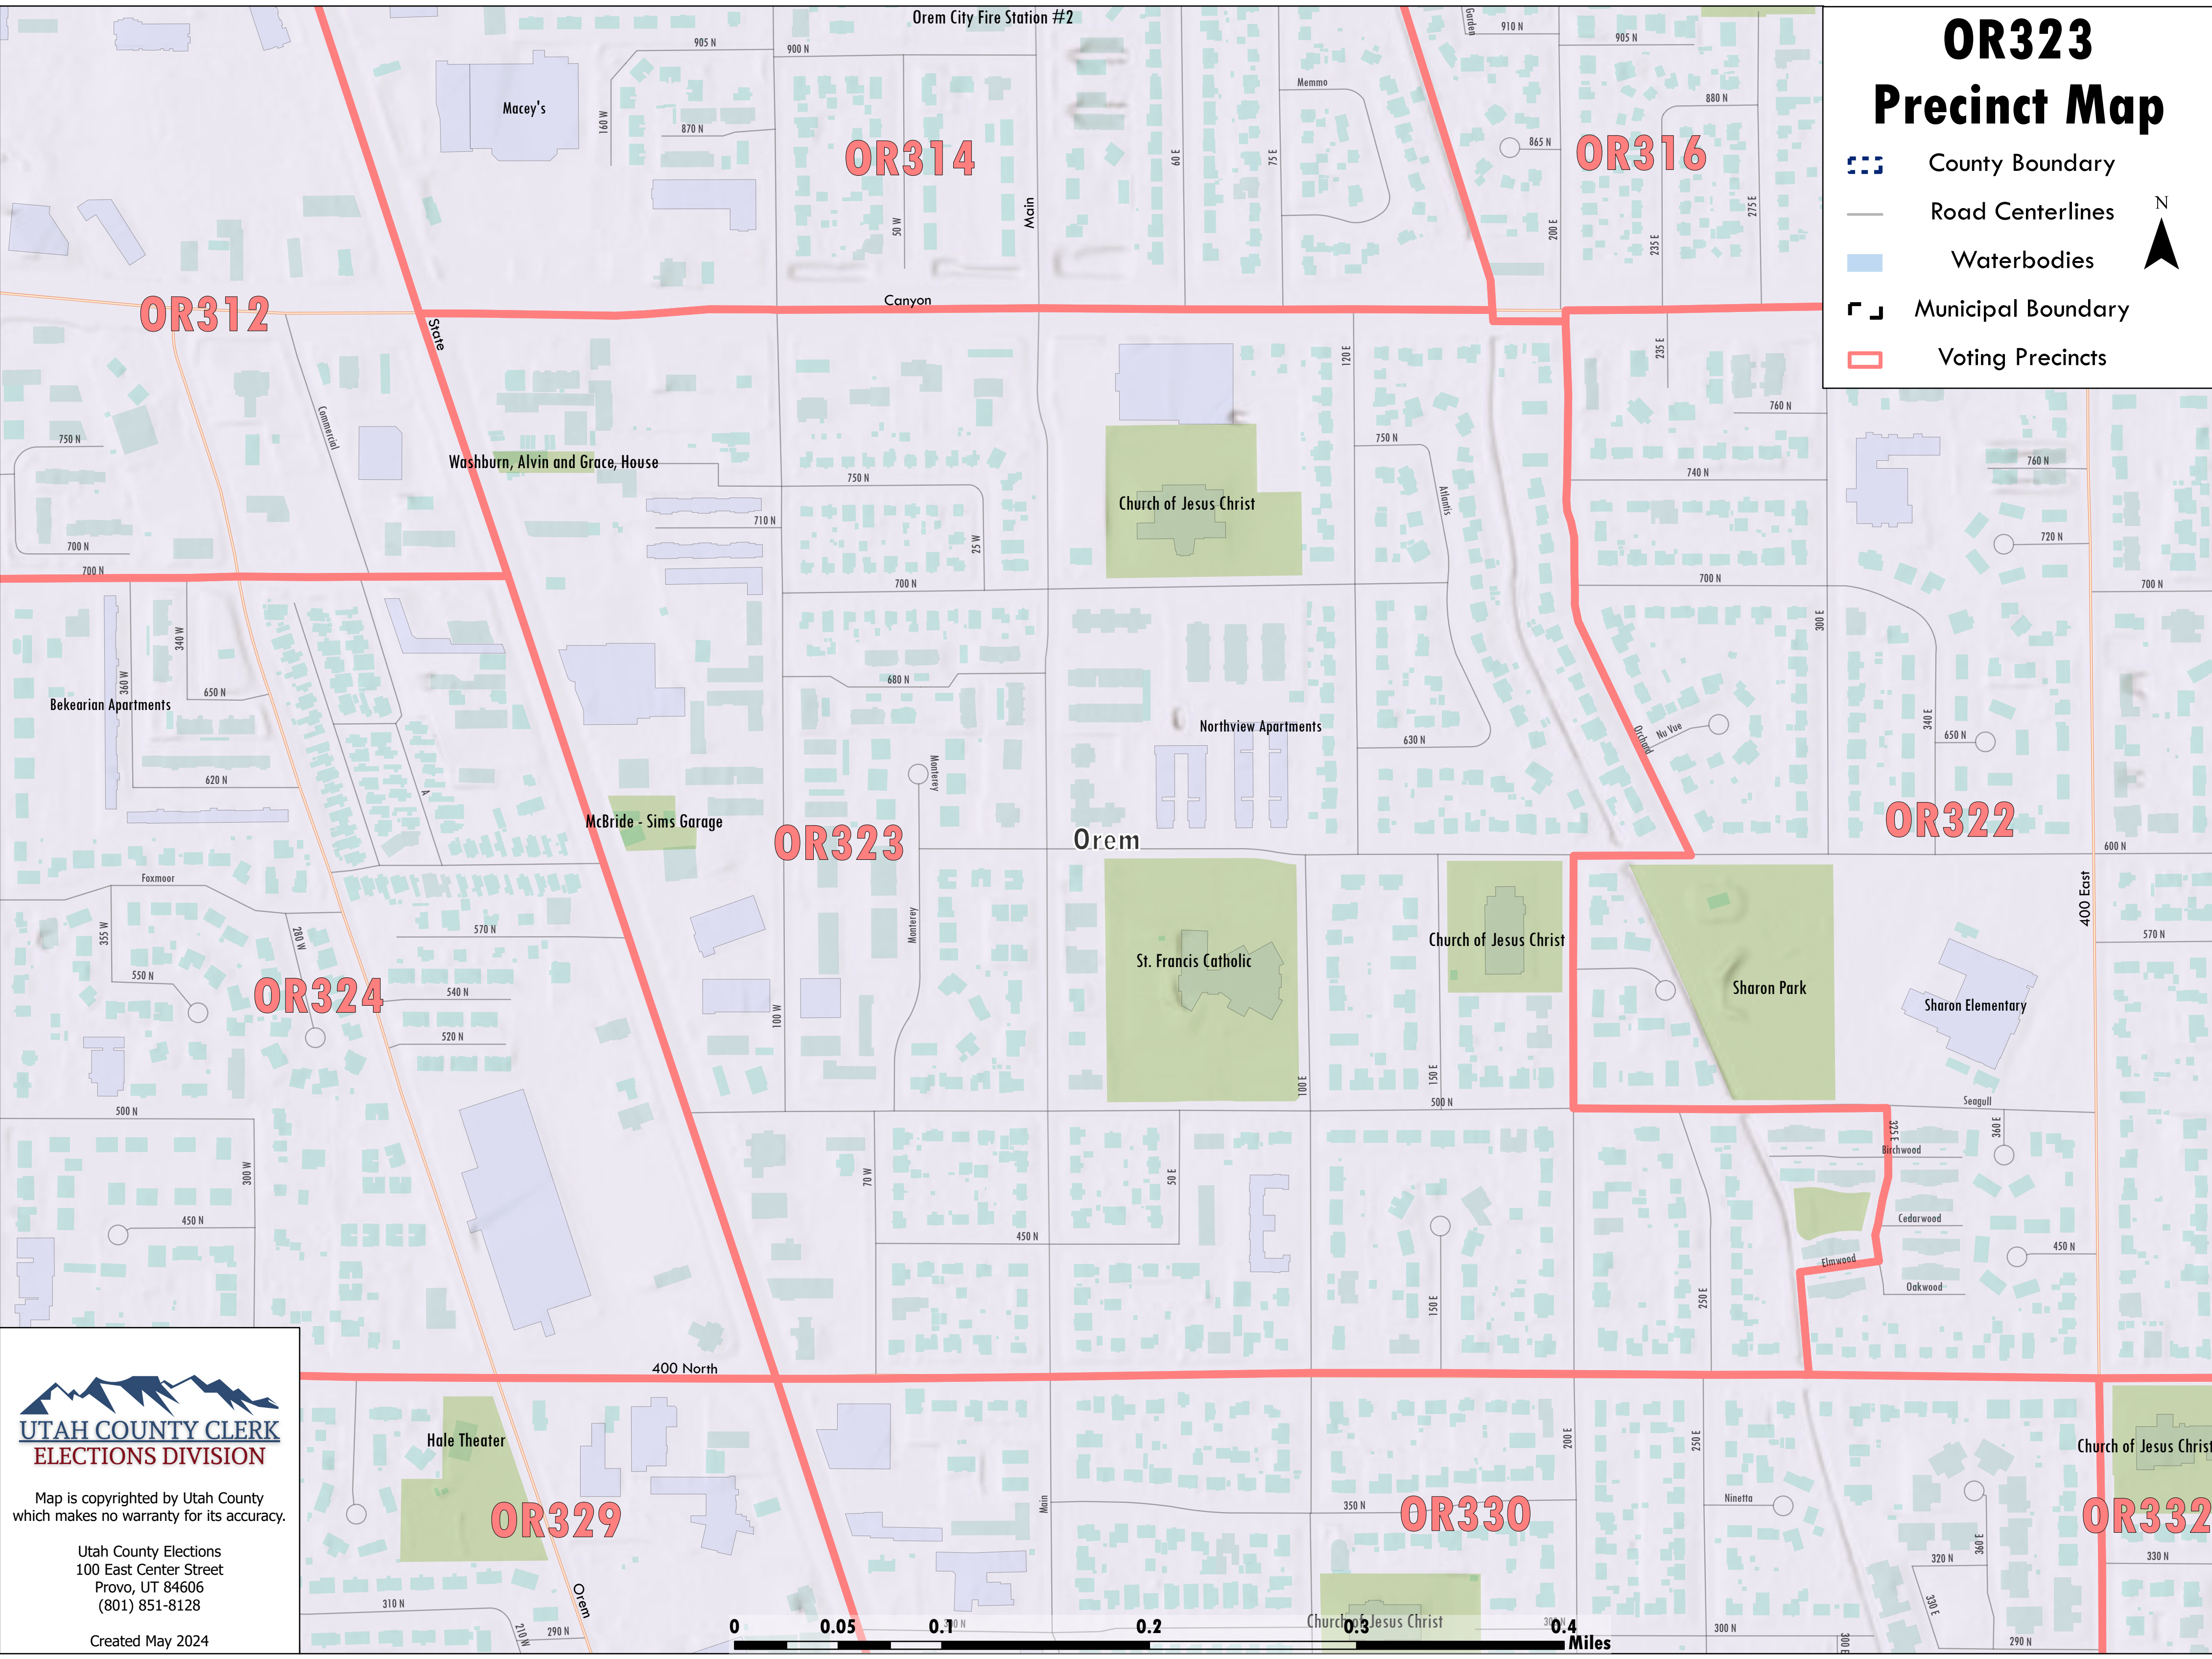

# OR323 Precinct Map

-  County Boundary
-  Road Centerlines
-  Waterbodies
-  Municipal Boundary
-  Voting Precincts

UTAH COUNTY CLERK  
ELECTIONS DIVISION

Map is copyrighted by Utah County  
which makes no warranty for its accuracy.

Utah County Elections  
100 East Center Street  
Provo, UT 84606  
(801) 851-8128

Created May 2024