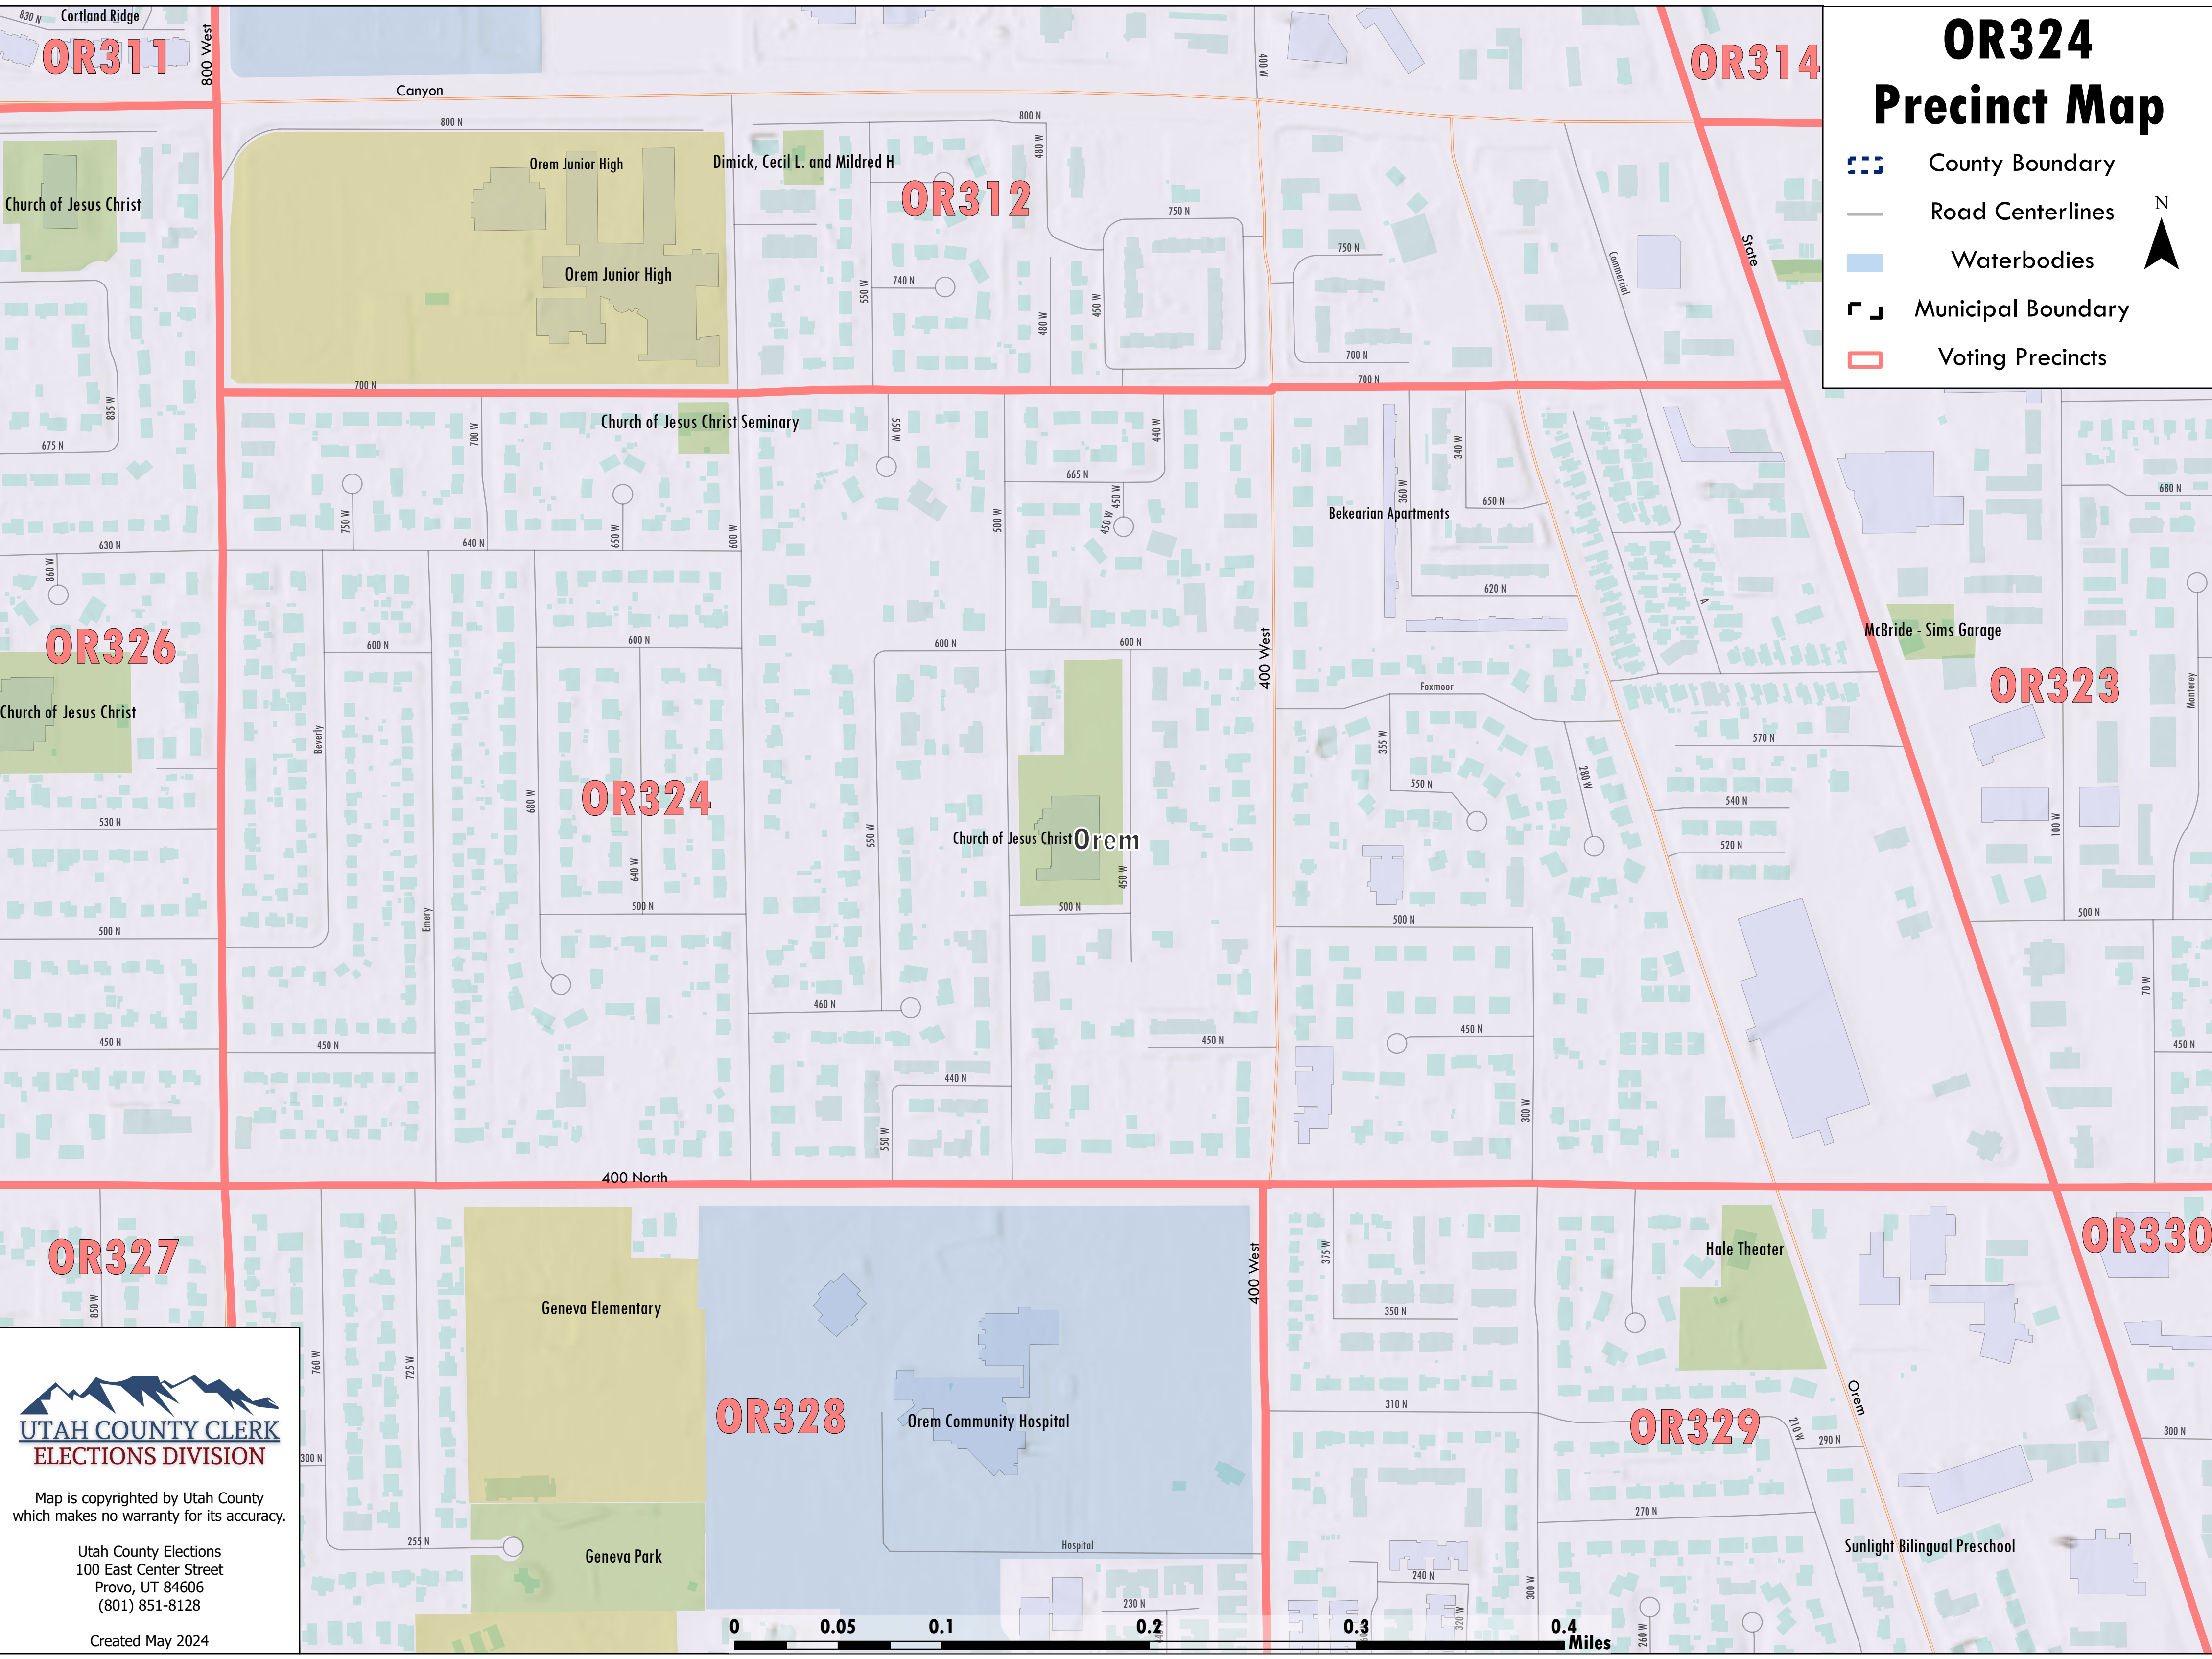

# OR324 Precinct Map

-  County Boundary
-  Road Centerlines
-  Waterbodies
-  Municipal Boundary
-  Voting Precincts

Map is copyrighted by Utah County which makes no warranty for its accuracy.

Utah County Elections  
100 East Center Street  
Provo, UT 84606  
(801) 851-8128

Created May 2024