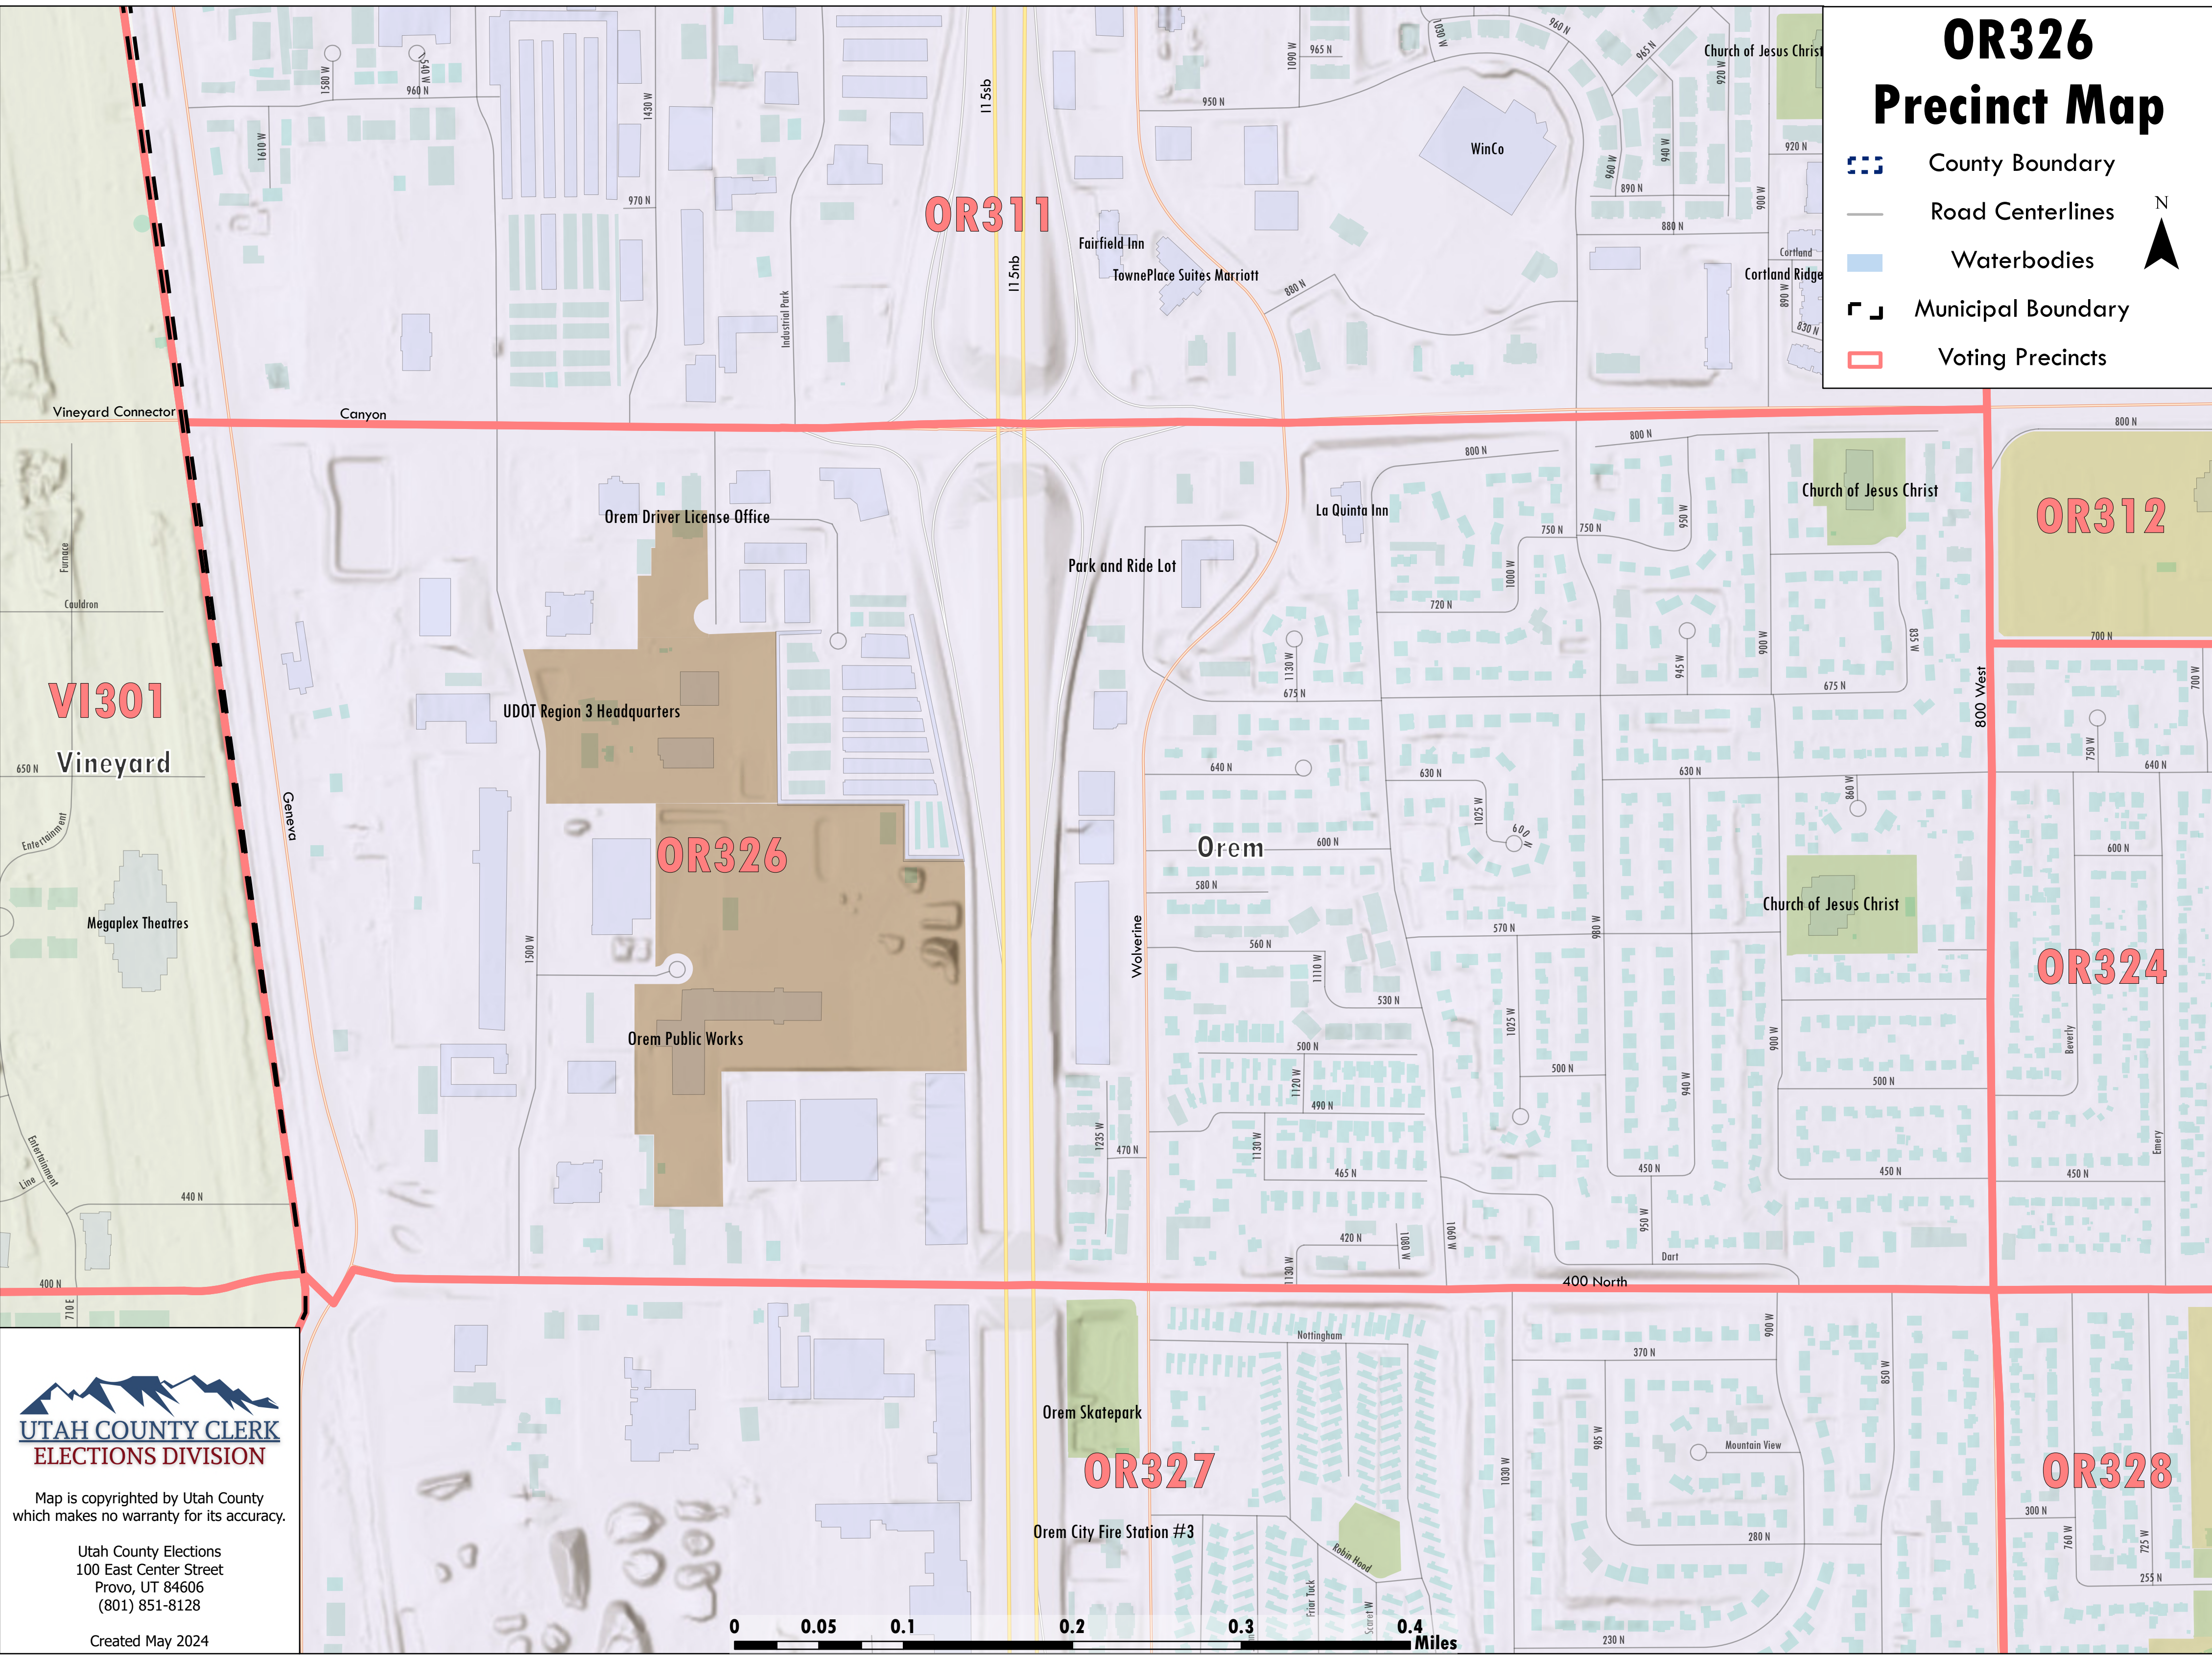

OR326 Precinct Map

-  County Boundary
-  Road Centerlines
-  Waterbodies
-  Municipal Boundary
-  Voting Precincts

VI301

Vineyard

OR311

OR312

OR326

OR324

OR327

OR328

Map is copyrighted by Utah County which makes no warranty for its accuracy.

Utah County Elections
100 East Center Street
Provo, UT 84606
(801) 851-8128

Created May 2024