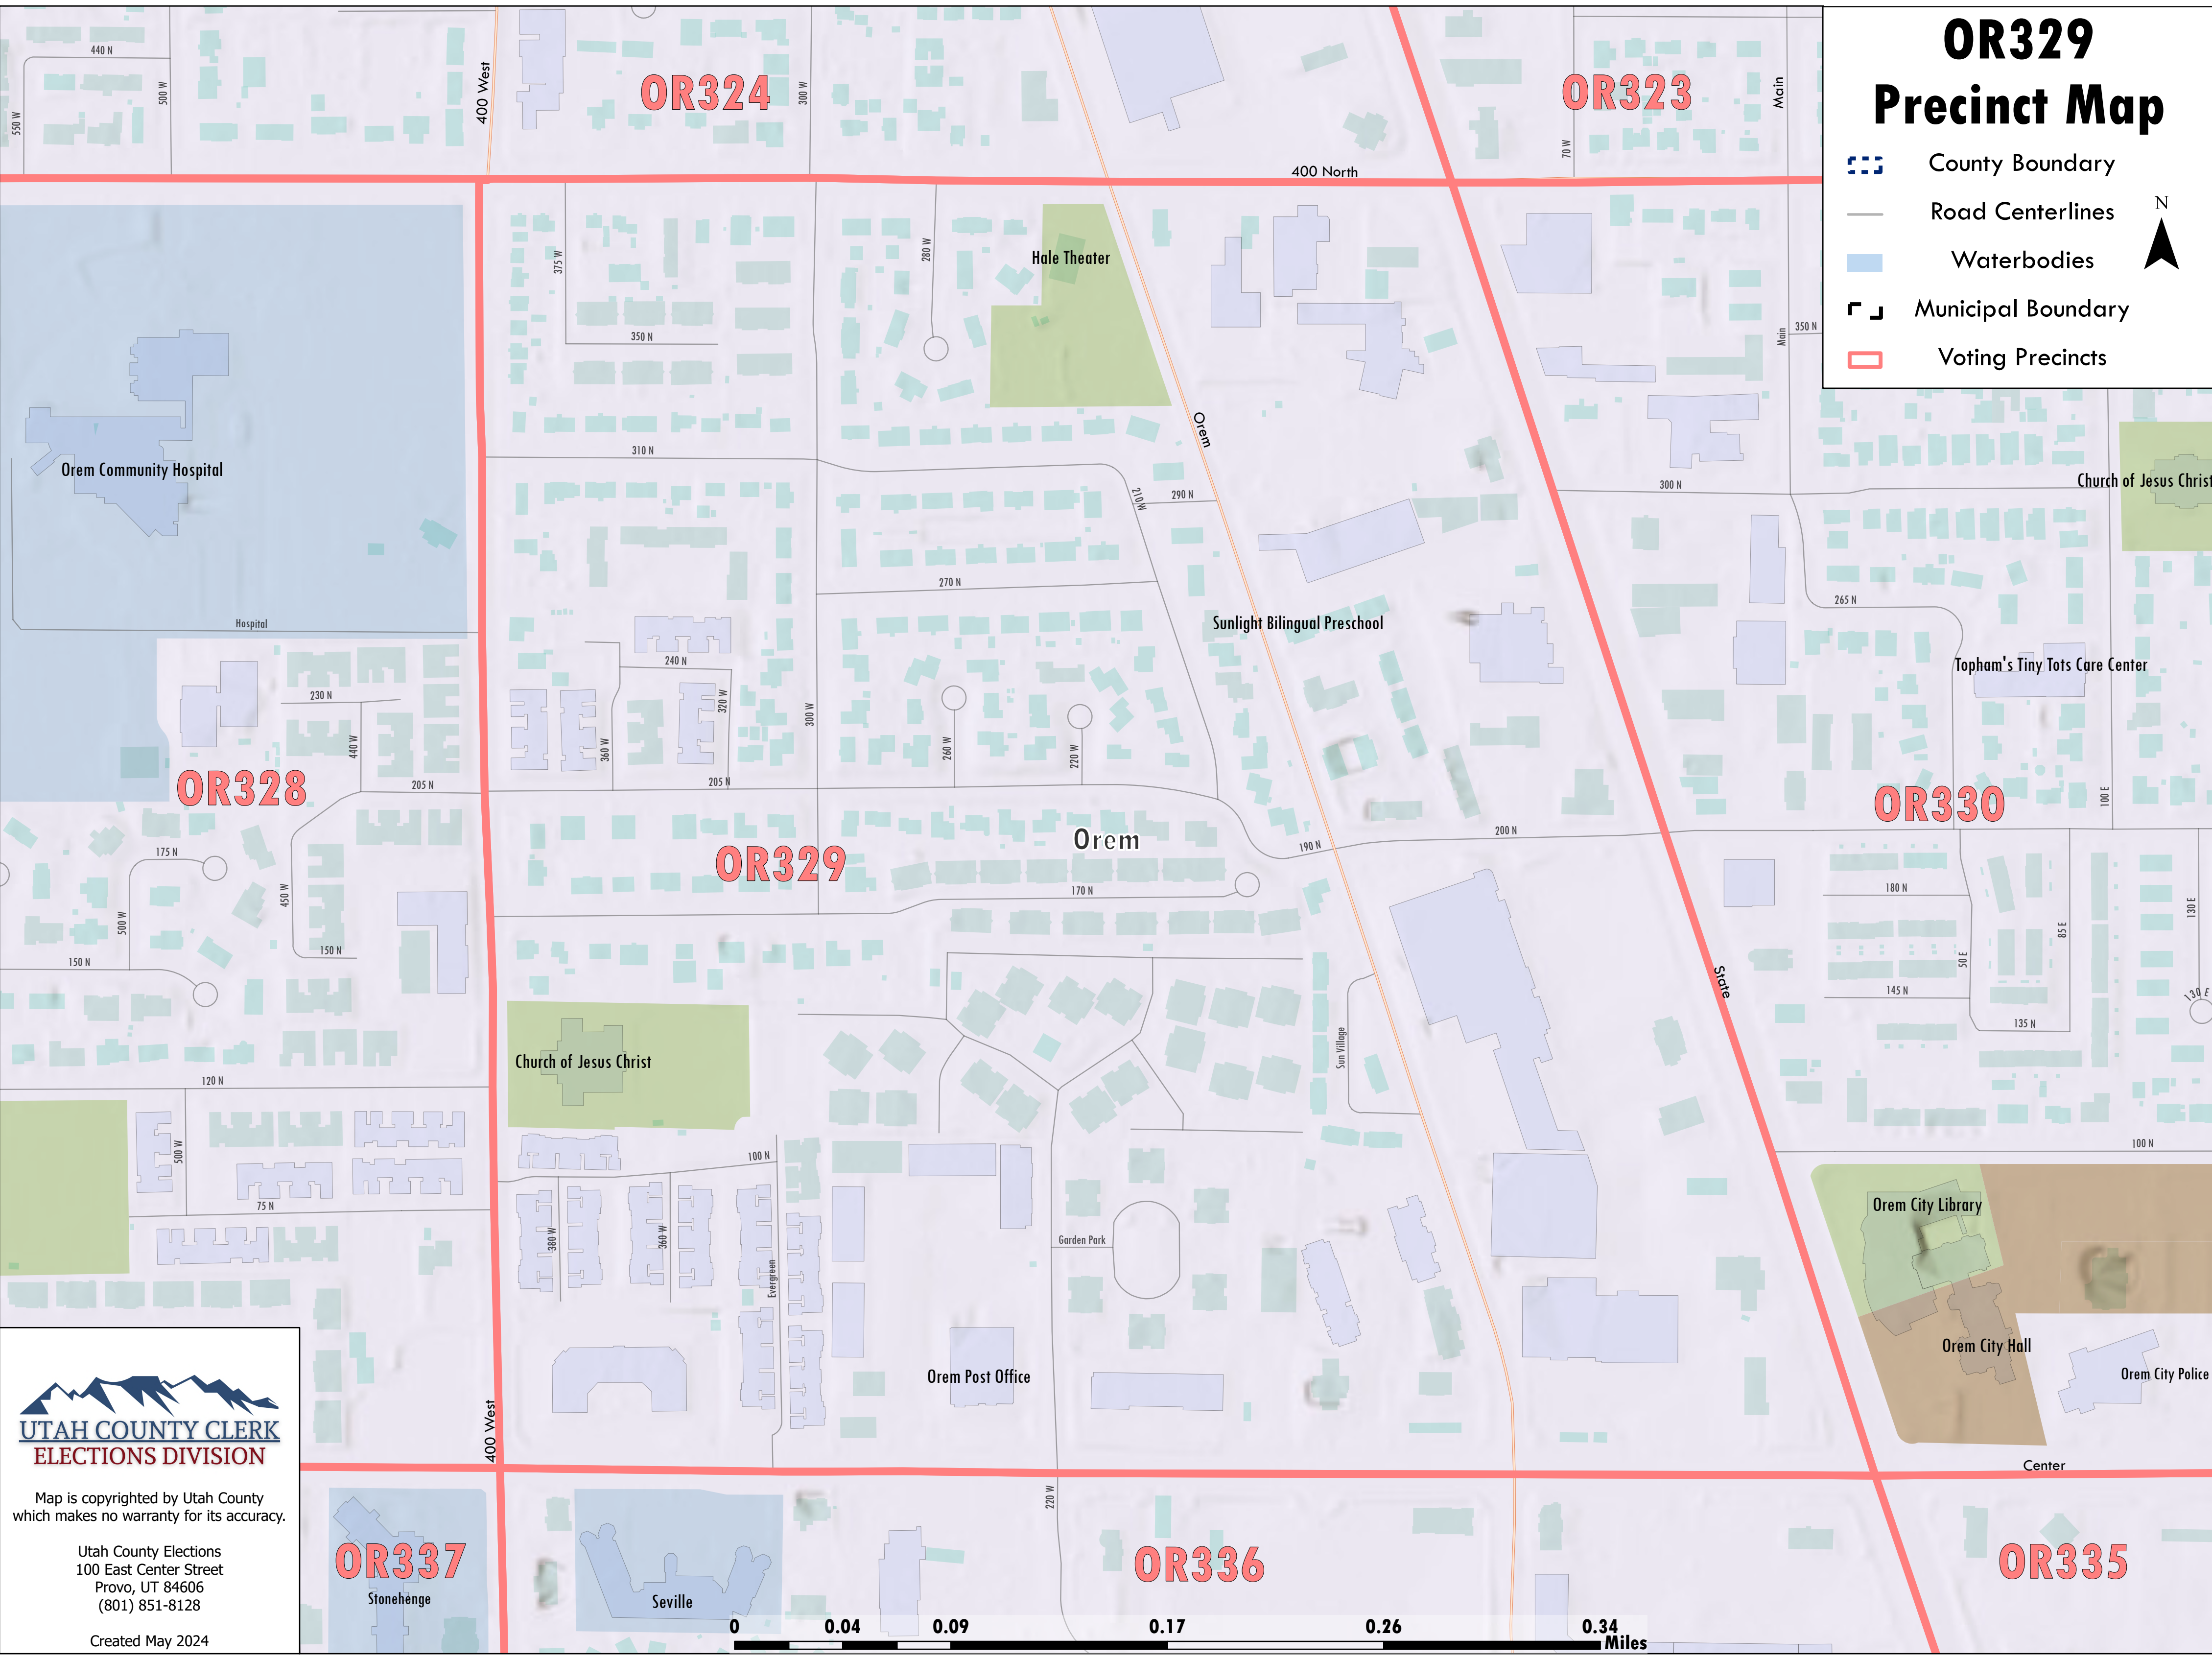

OR329 Precinct Map

-  County Boundary
-  Road Centerlines
-  Waterbodies
-  Municipal Boundary
-  Voting Precincts

Map is copyrighted by Utah County which makes no warranty for its accuracy.

Utah County Elections
 100 East Center Street
 Provo, UT 84606
 (801) 851-8128