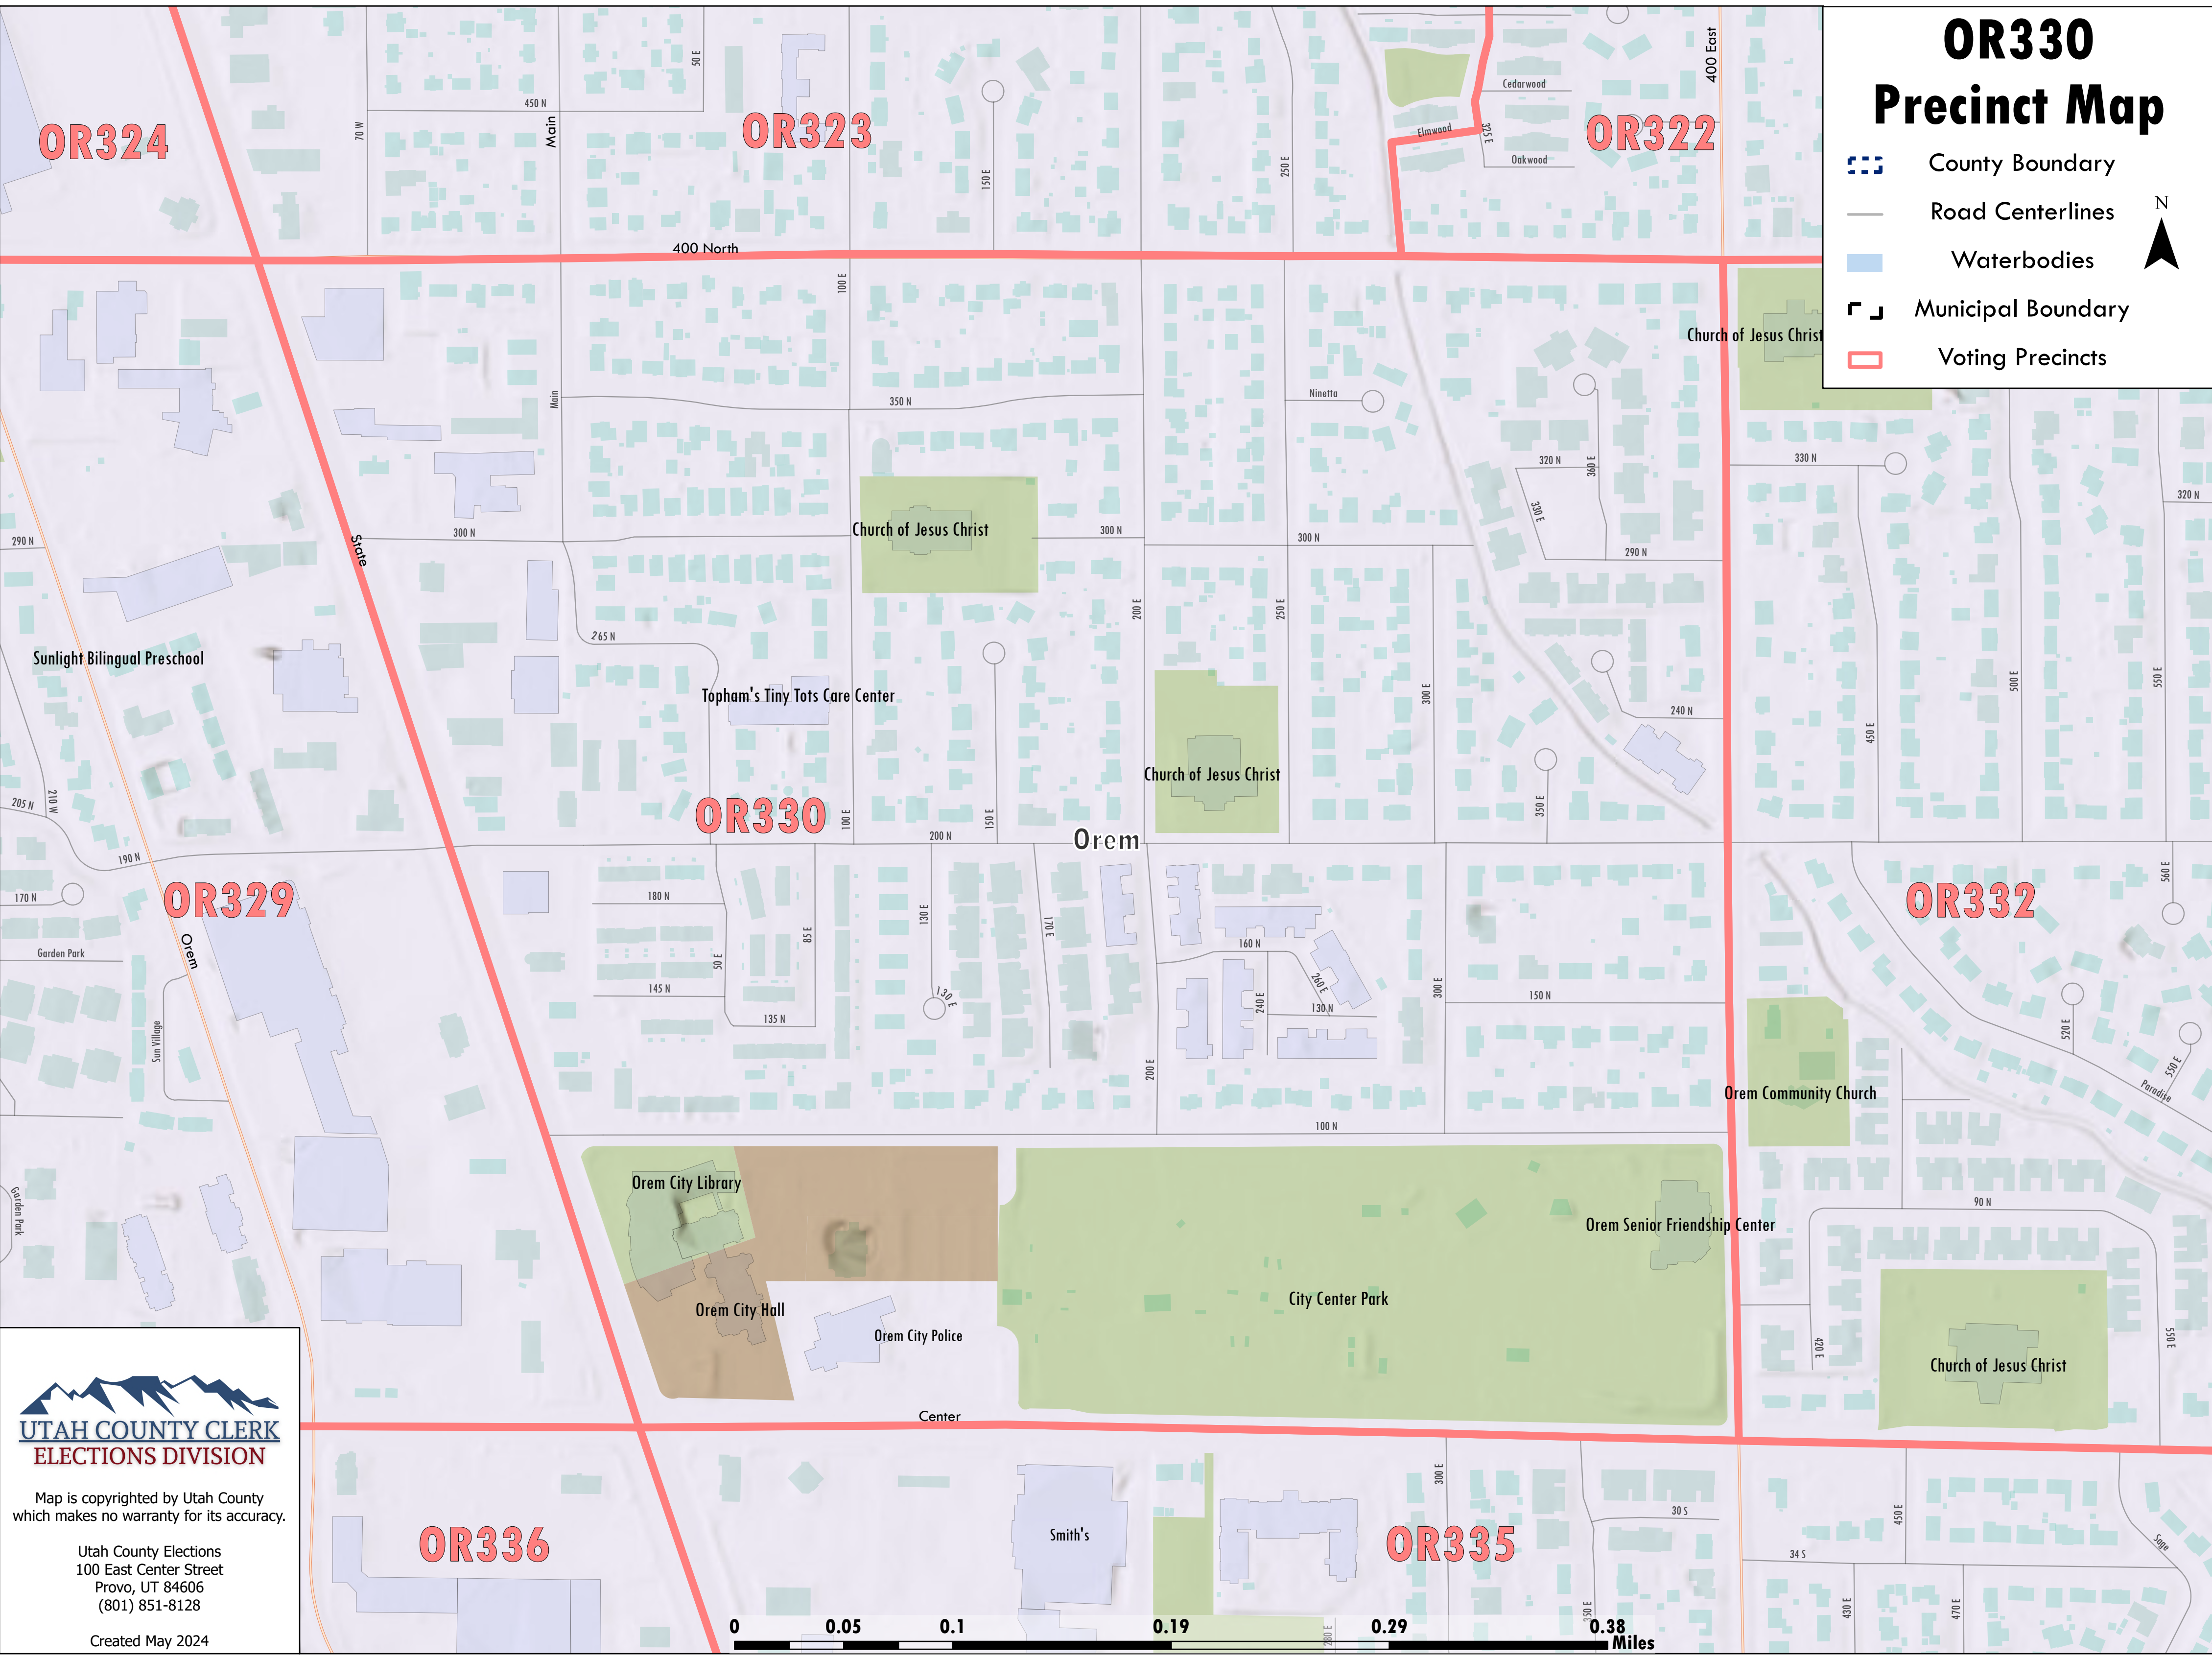

# OR330 Precinct Map

-  County Boundary
-  Road Centerlines
-  Waterbodies
-  Municipal Boundary
-  Voting Precincts

Map is copyrighted by Utah County which makes no warranty for its accuracy.

Utah County Elections  
100 East Center Street  
Provo, UT 84606  
(801) 851-8128