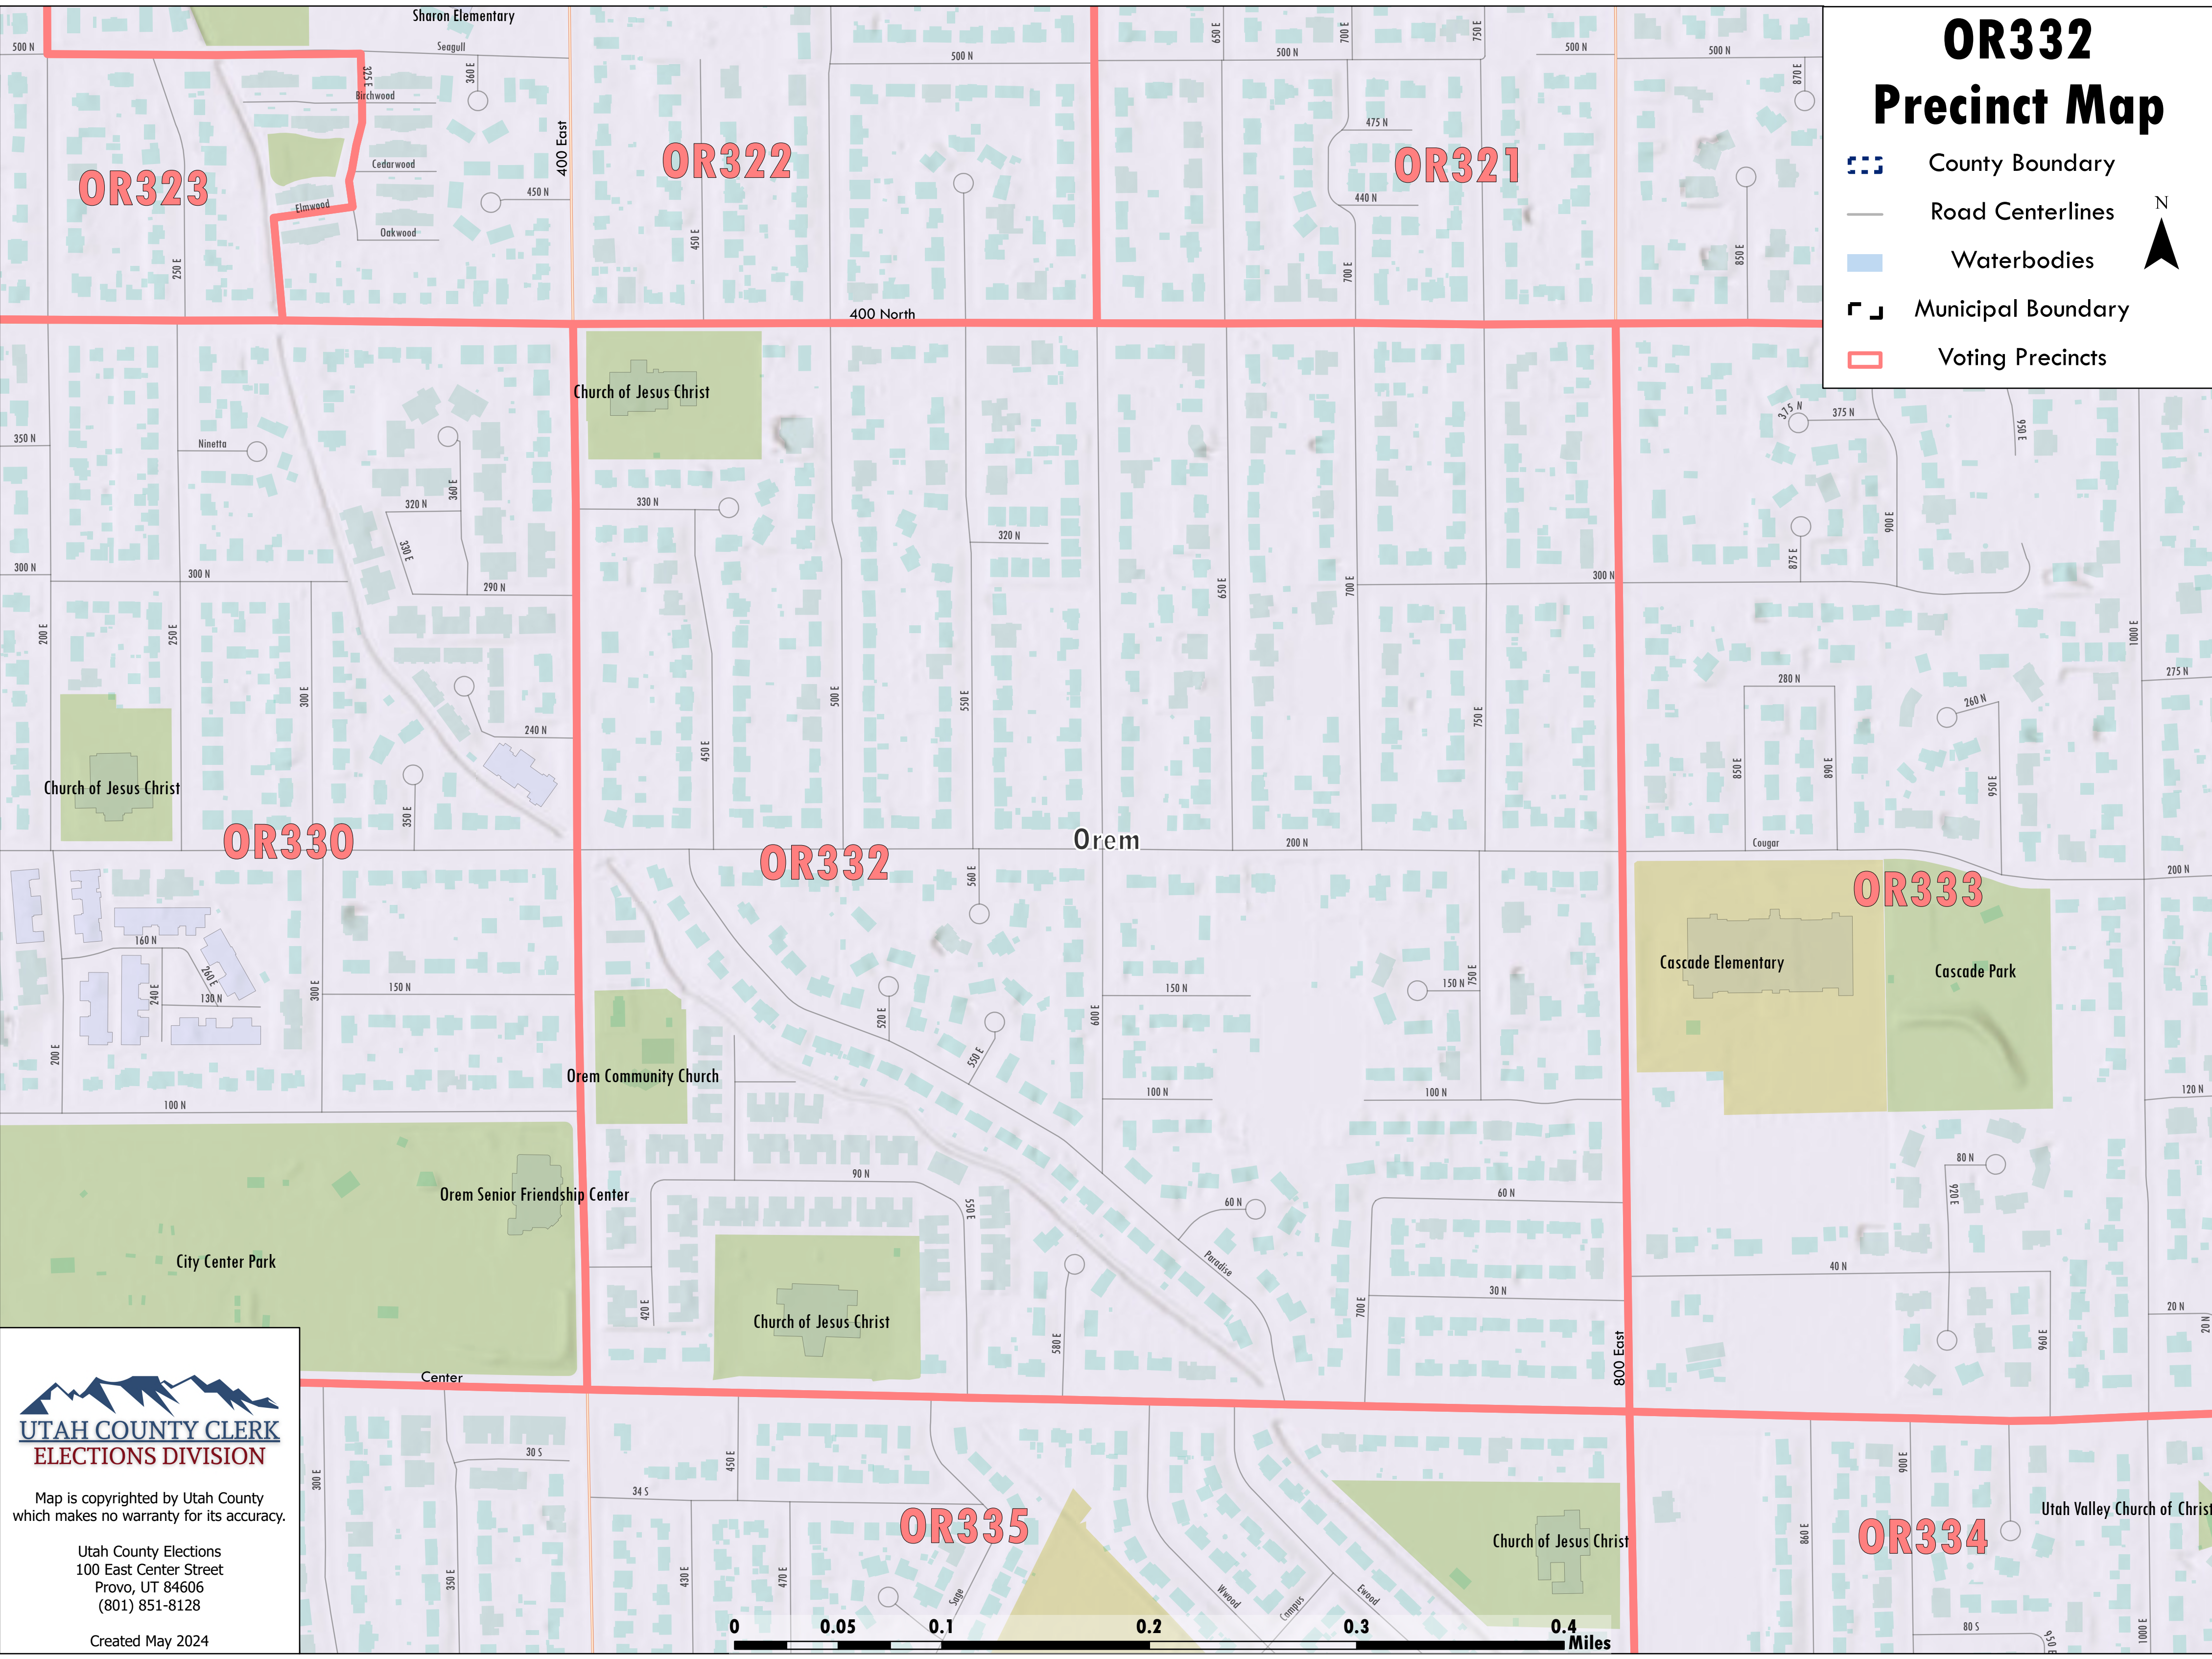

OR332 Precinct Map

-  County Boundary
-  Road Centerlines
-  Waterbodies
-  Municipal Boundary
-  Voting Precincts

UTAH COUNTY CLERK
ELECTIONS DIVISION

Map is copyrighted by Utah County
which makes no warranty for its accuracy.

Utah County Elections
100 East Center Street
Provo, UT 84606
(801) 851-8128

Created May 2024