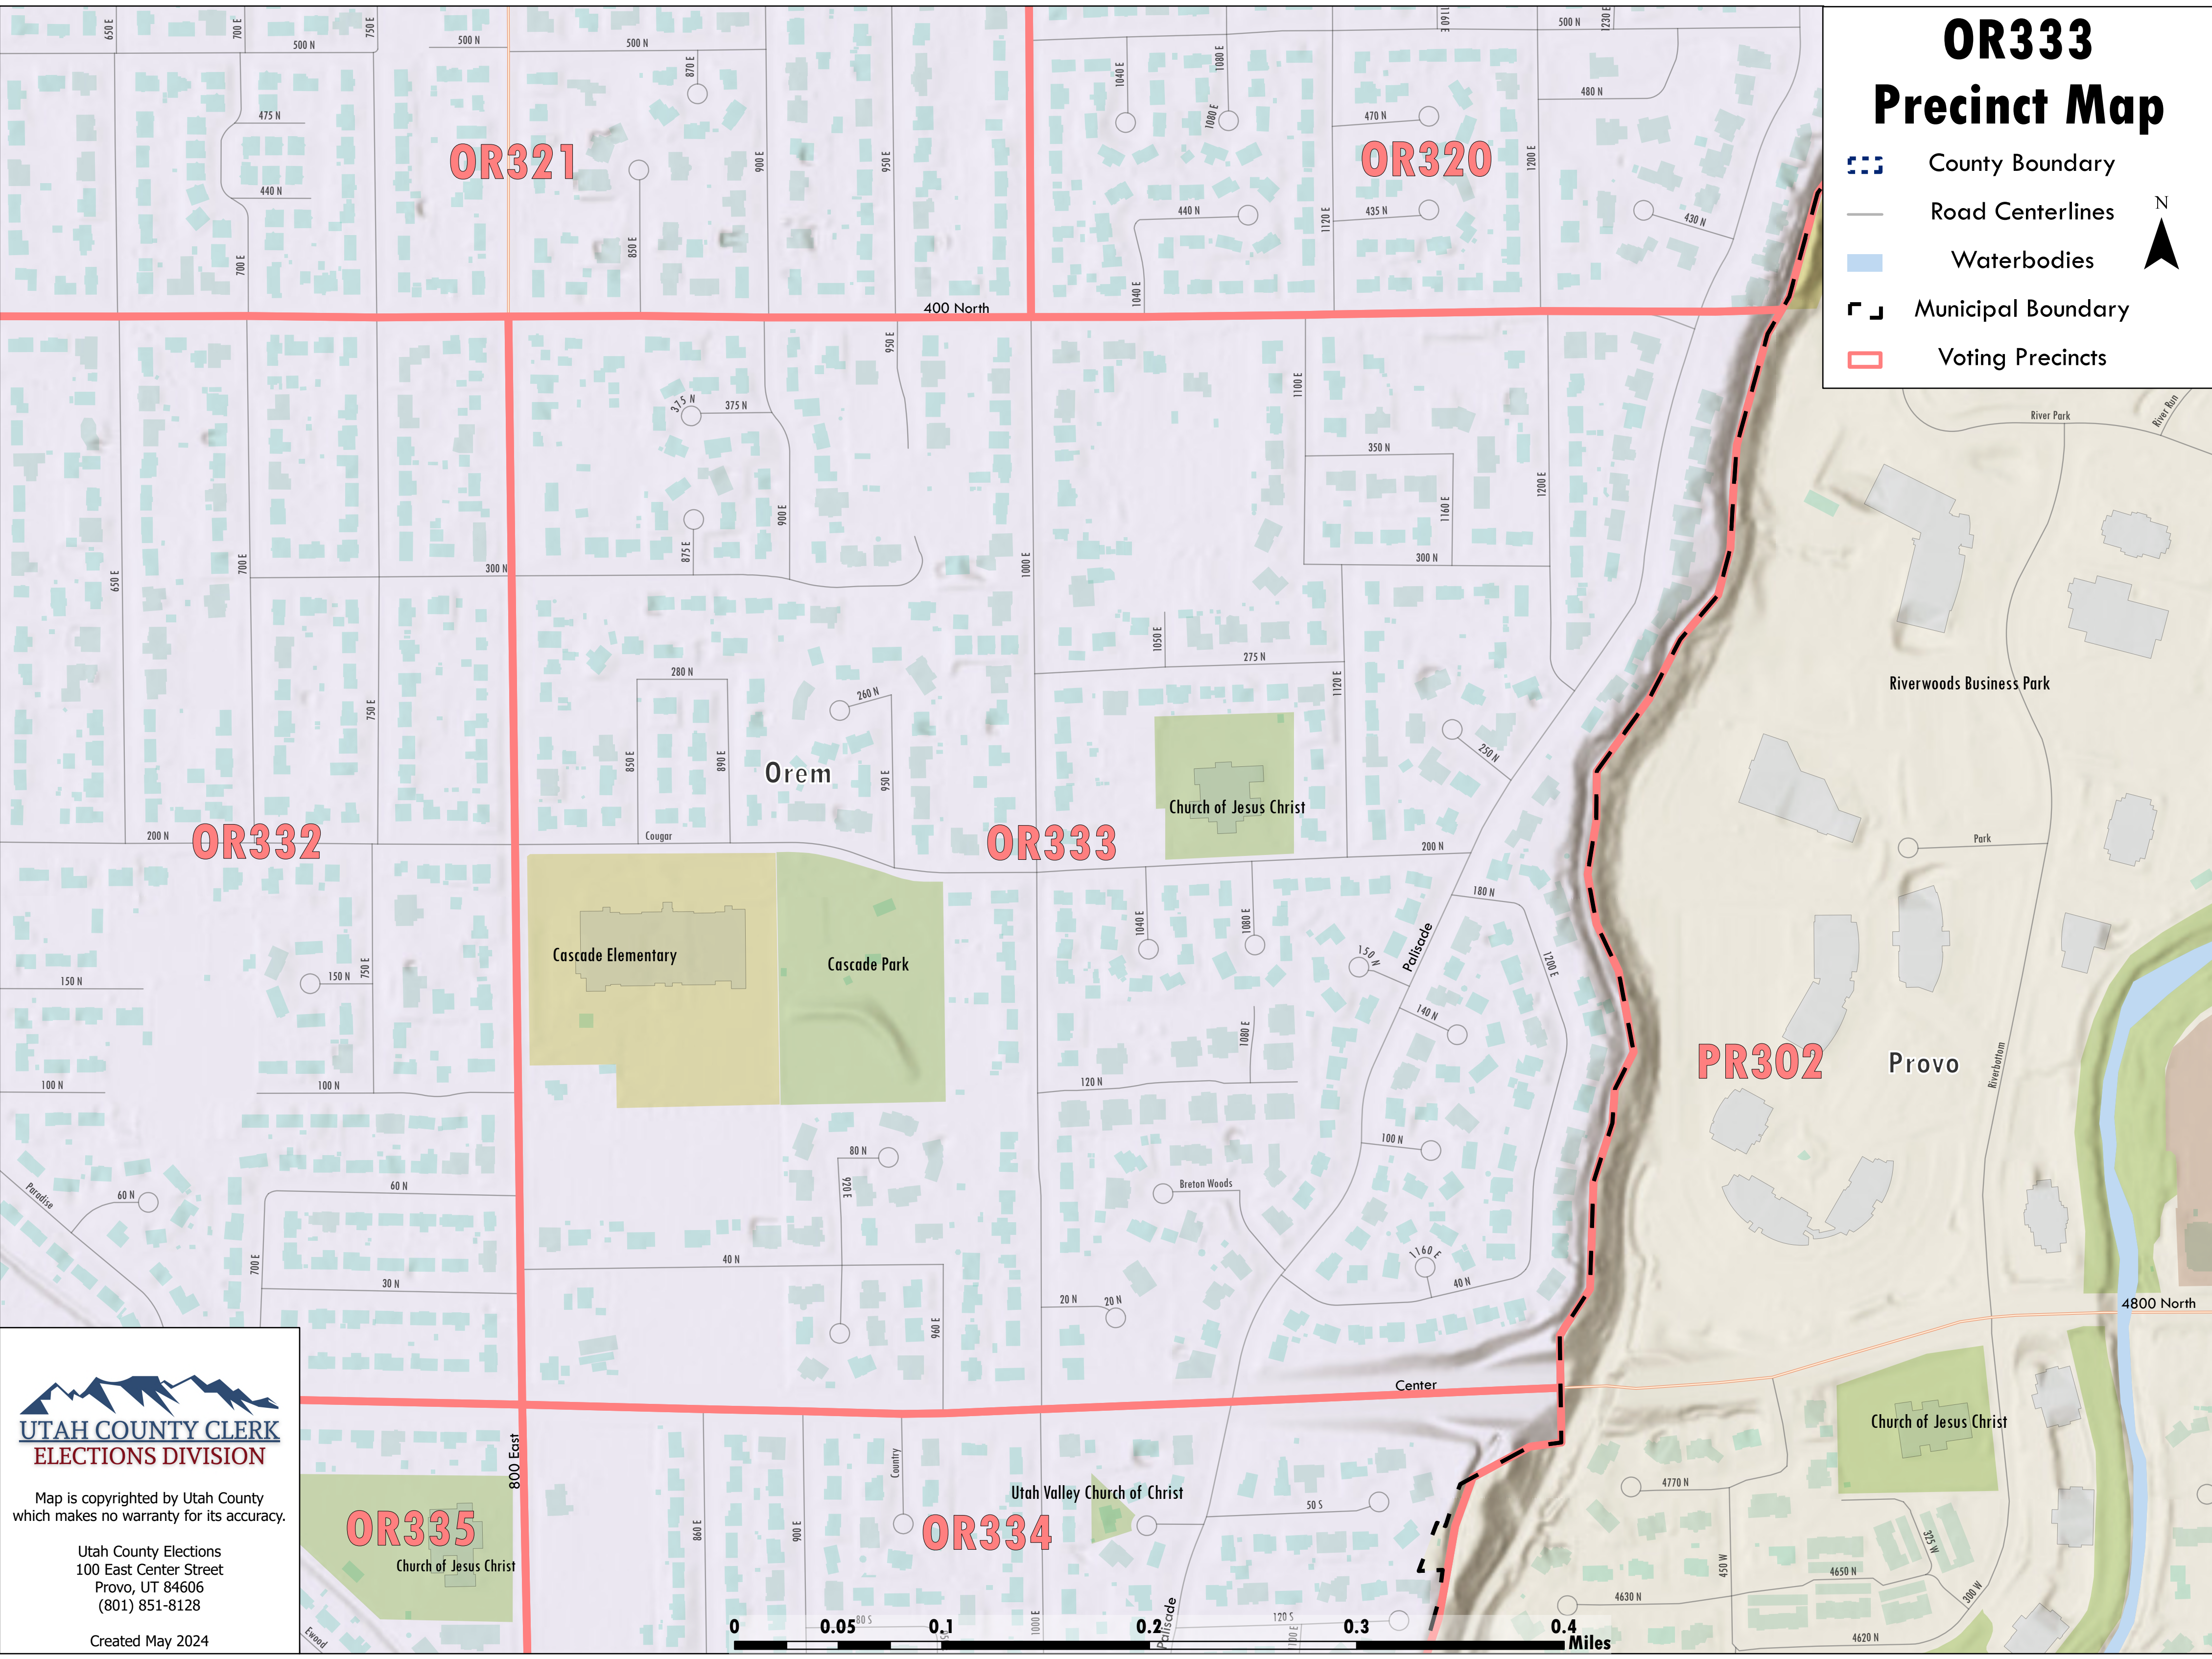

# OR333 Precinct Map

-  County Boundary
-  Road Centerlines
-  Waterbodies
-  Municipal Boundary
-  Voting Precincts

**UTAH COUNTY CLERK**  
ELECTIONS DIVISION

Map is copyrighted by Utah County  
which makes no warranty for its accuracy.

Utah County Elections  
100 East Center Street  
Provo, UT 84606  
(801) 851-8128

Created May 2024