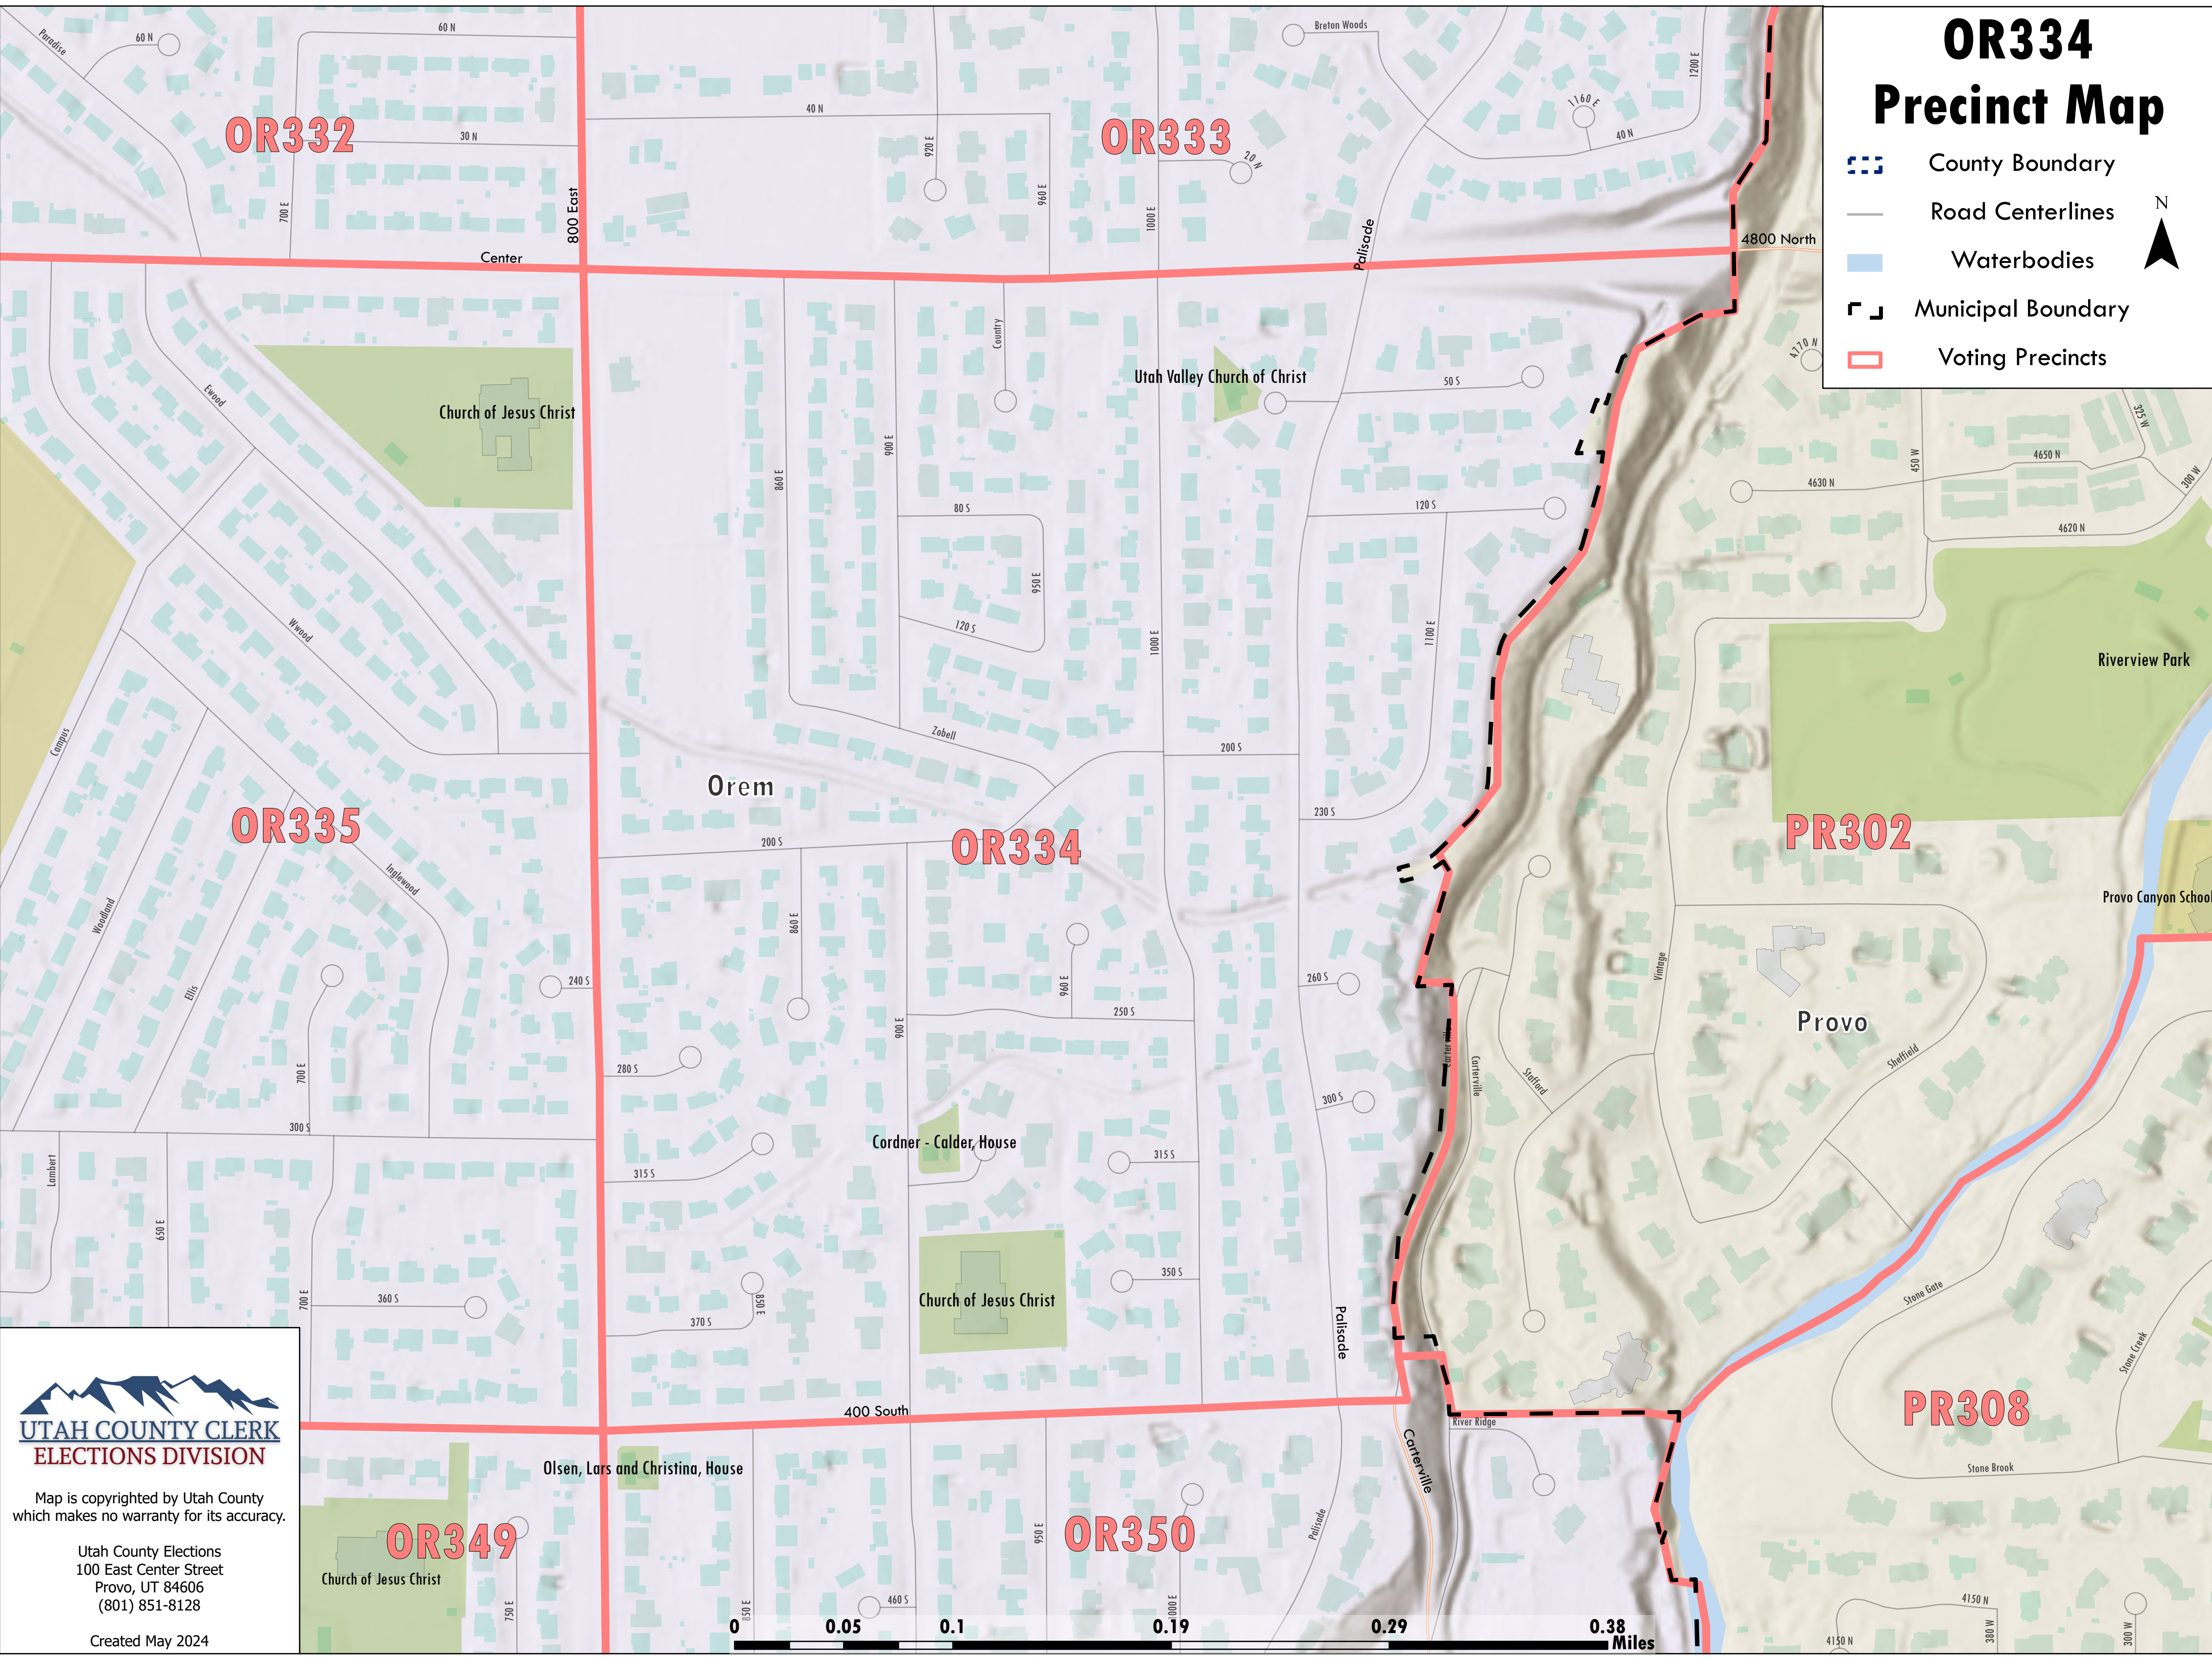

OR334 Precinct Map

-  County Boundary
-  Road Centerlines
-  Waterbodies
-  Municipal Boundary
-  Voting Precincts

Map is copyrighted by Utah County which makes no warranty for its accuracy.

Utah County Elections
100 East Center Street
Provo, UT 84606
(801) 851-8128