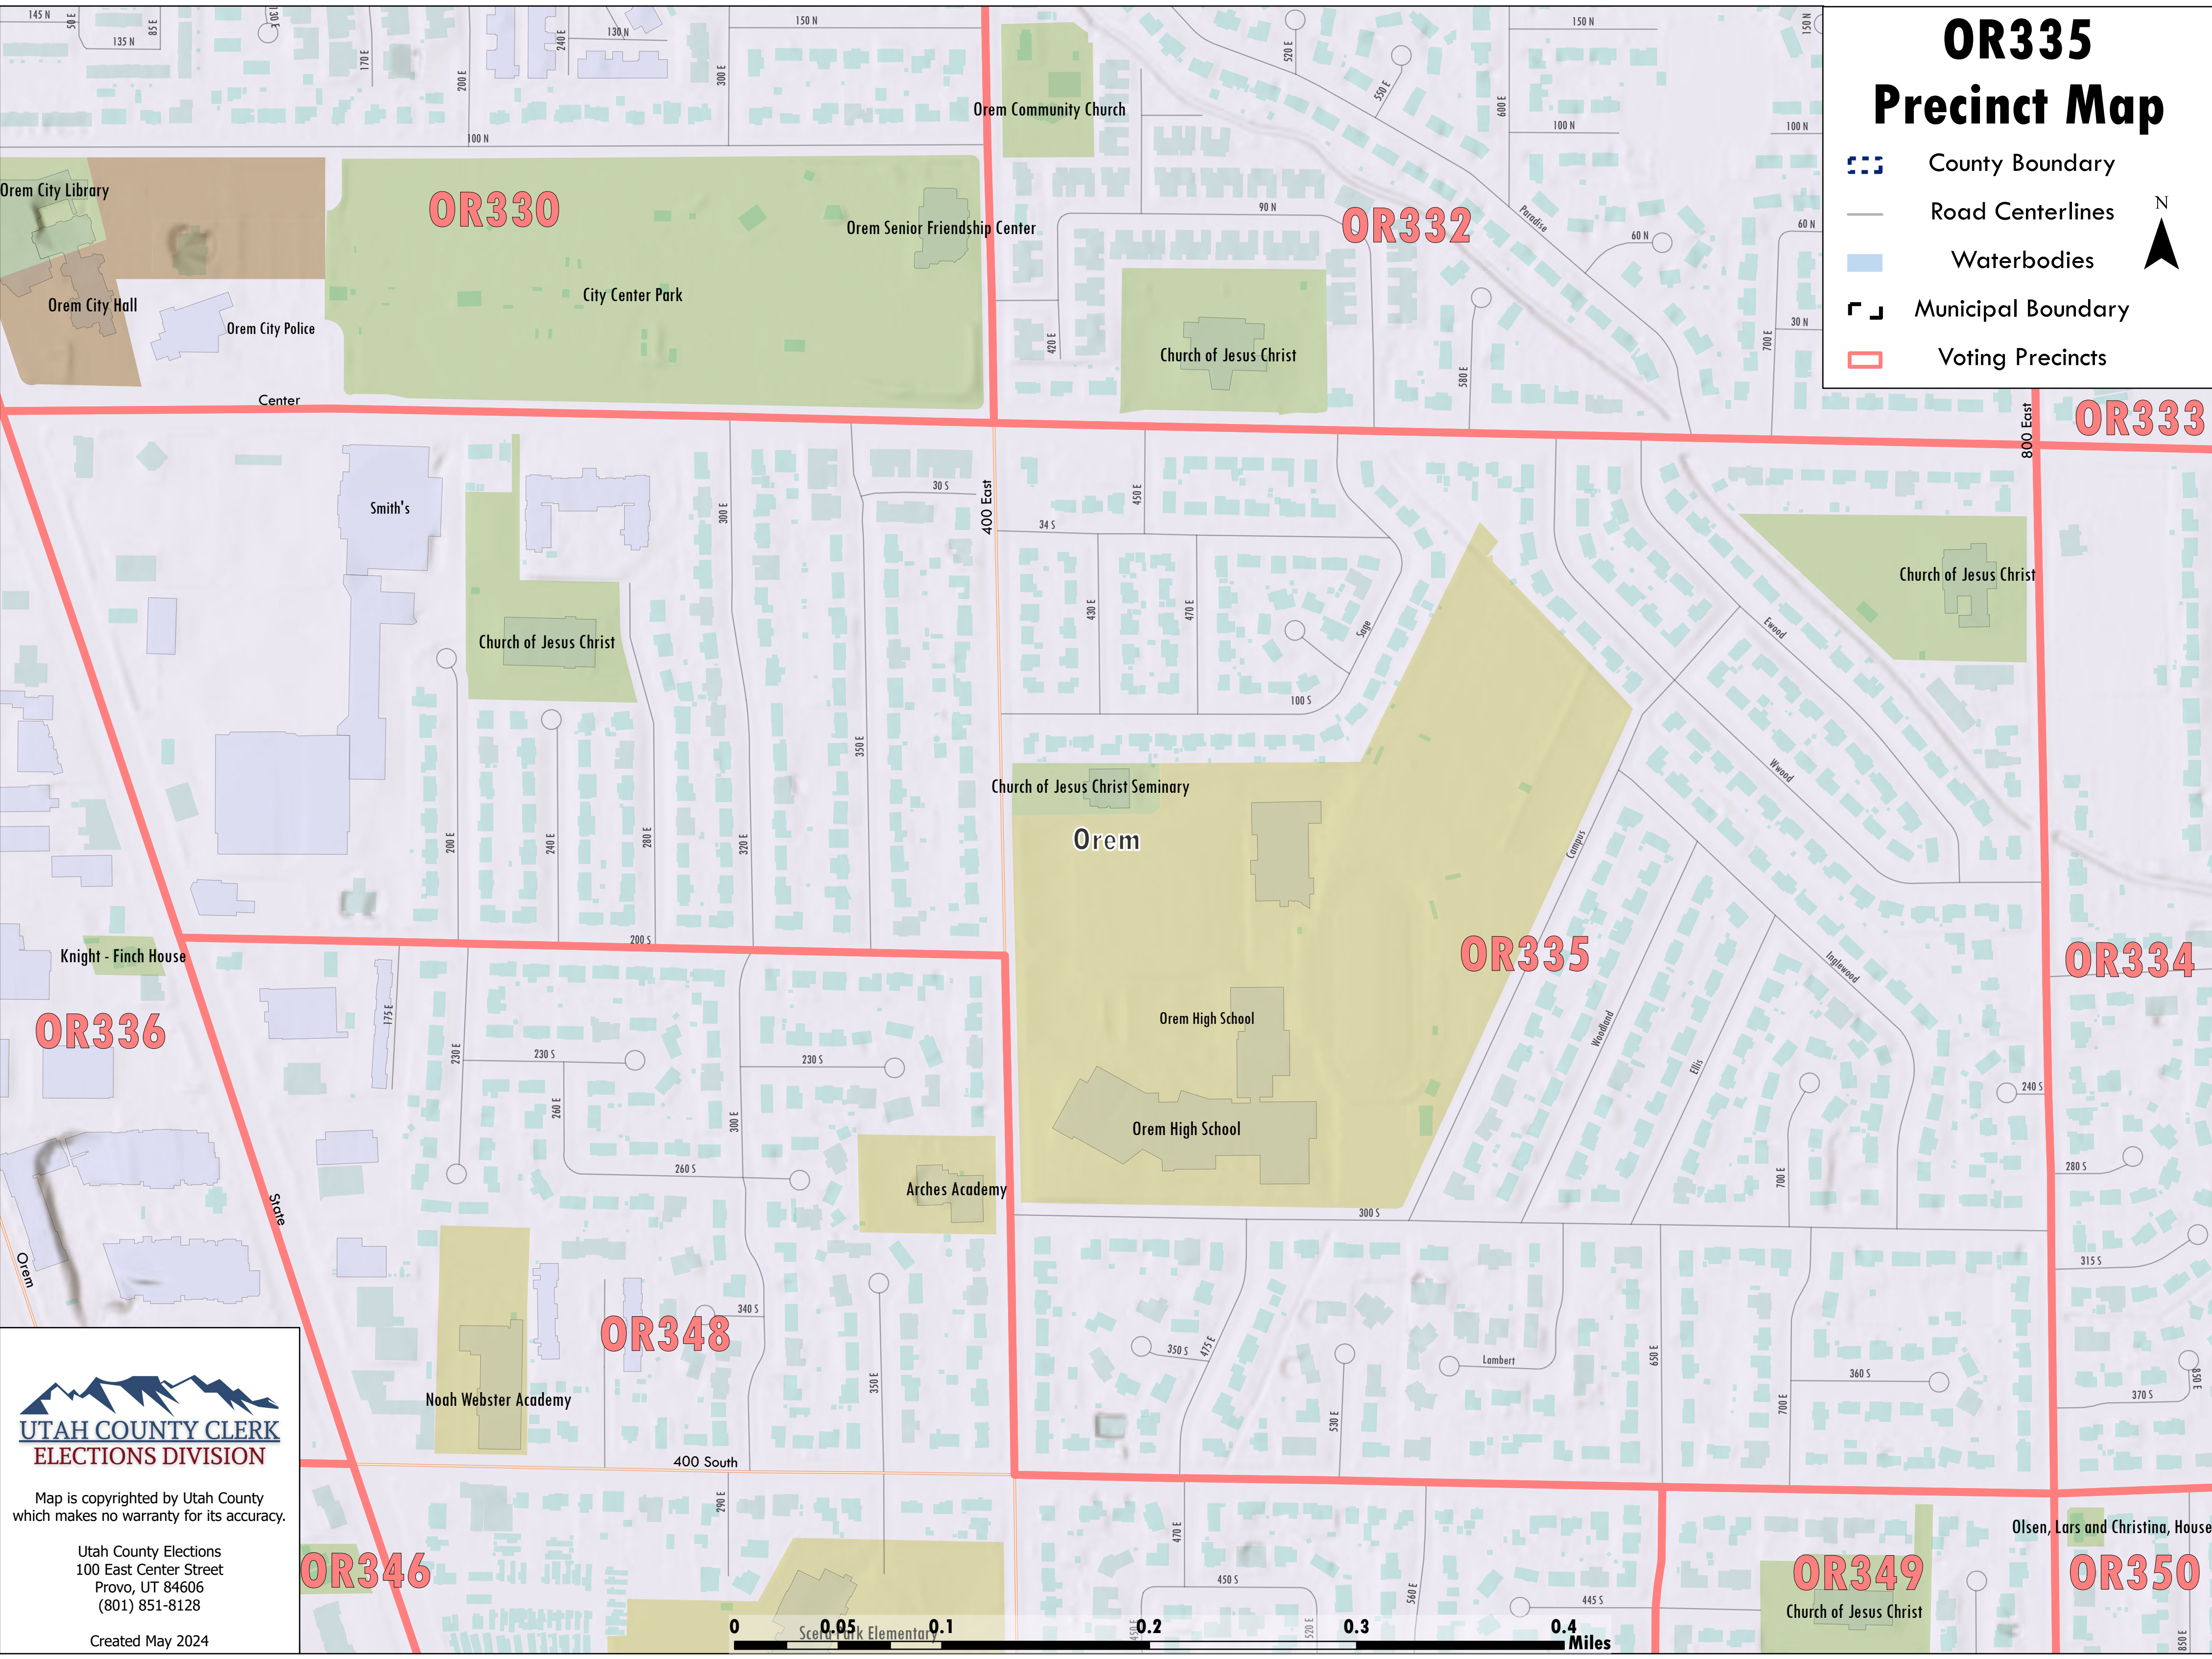

# OR335 Precinct Map

-  County Boundary
-  Road Centerlines
-  Waterbodies
-  Municipal Boundary
-  Voting Precincts

Orem City Library  
Orem City Hall  
Orem City Police  
Center

**OR330**  
Orem Senior Friendship Center  
City Center Park

Orem Community Church  
**OR332**  
Church of Jesus Christ  
Paradise  
60 N  
30 N  
700 E  
500 E  
600 E  
100 N  
150 N

Smith's  
Church of Jesus Christ  
200 E  
240 E  
280 E  
320 E  
350 E  
300 S  
200 S  
400 East