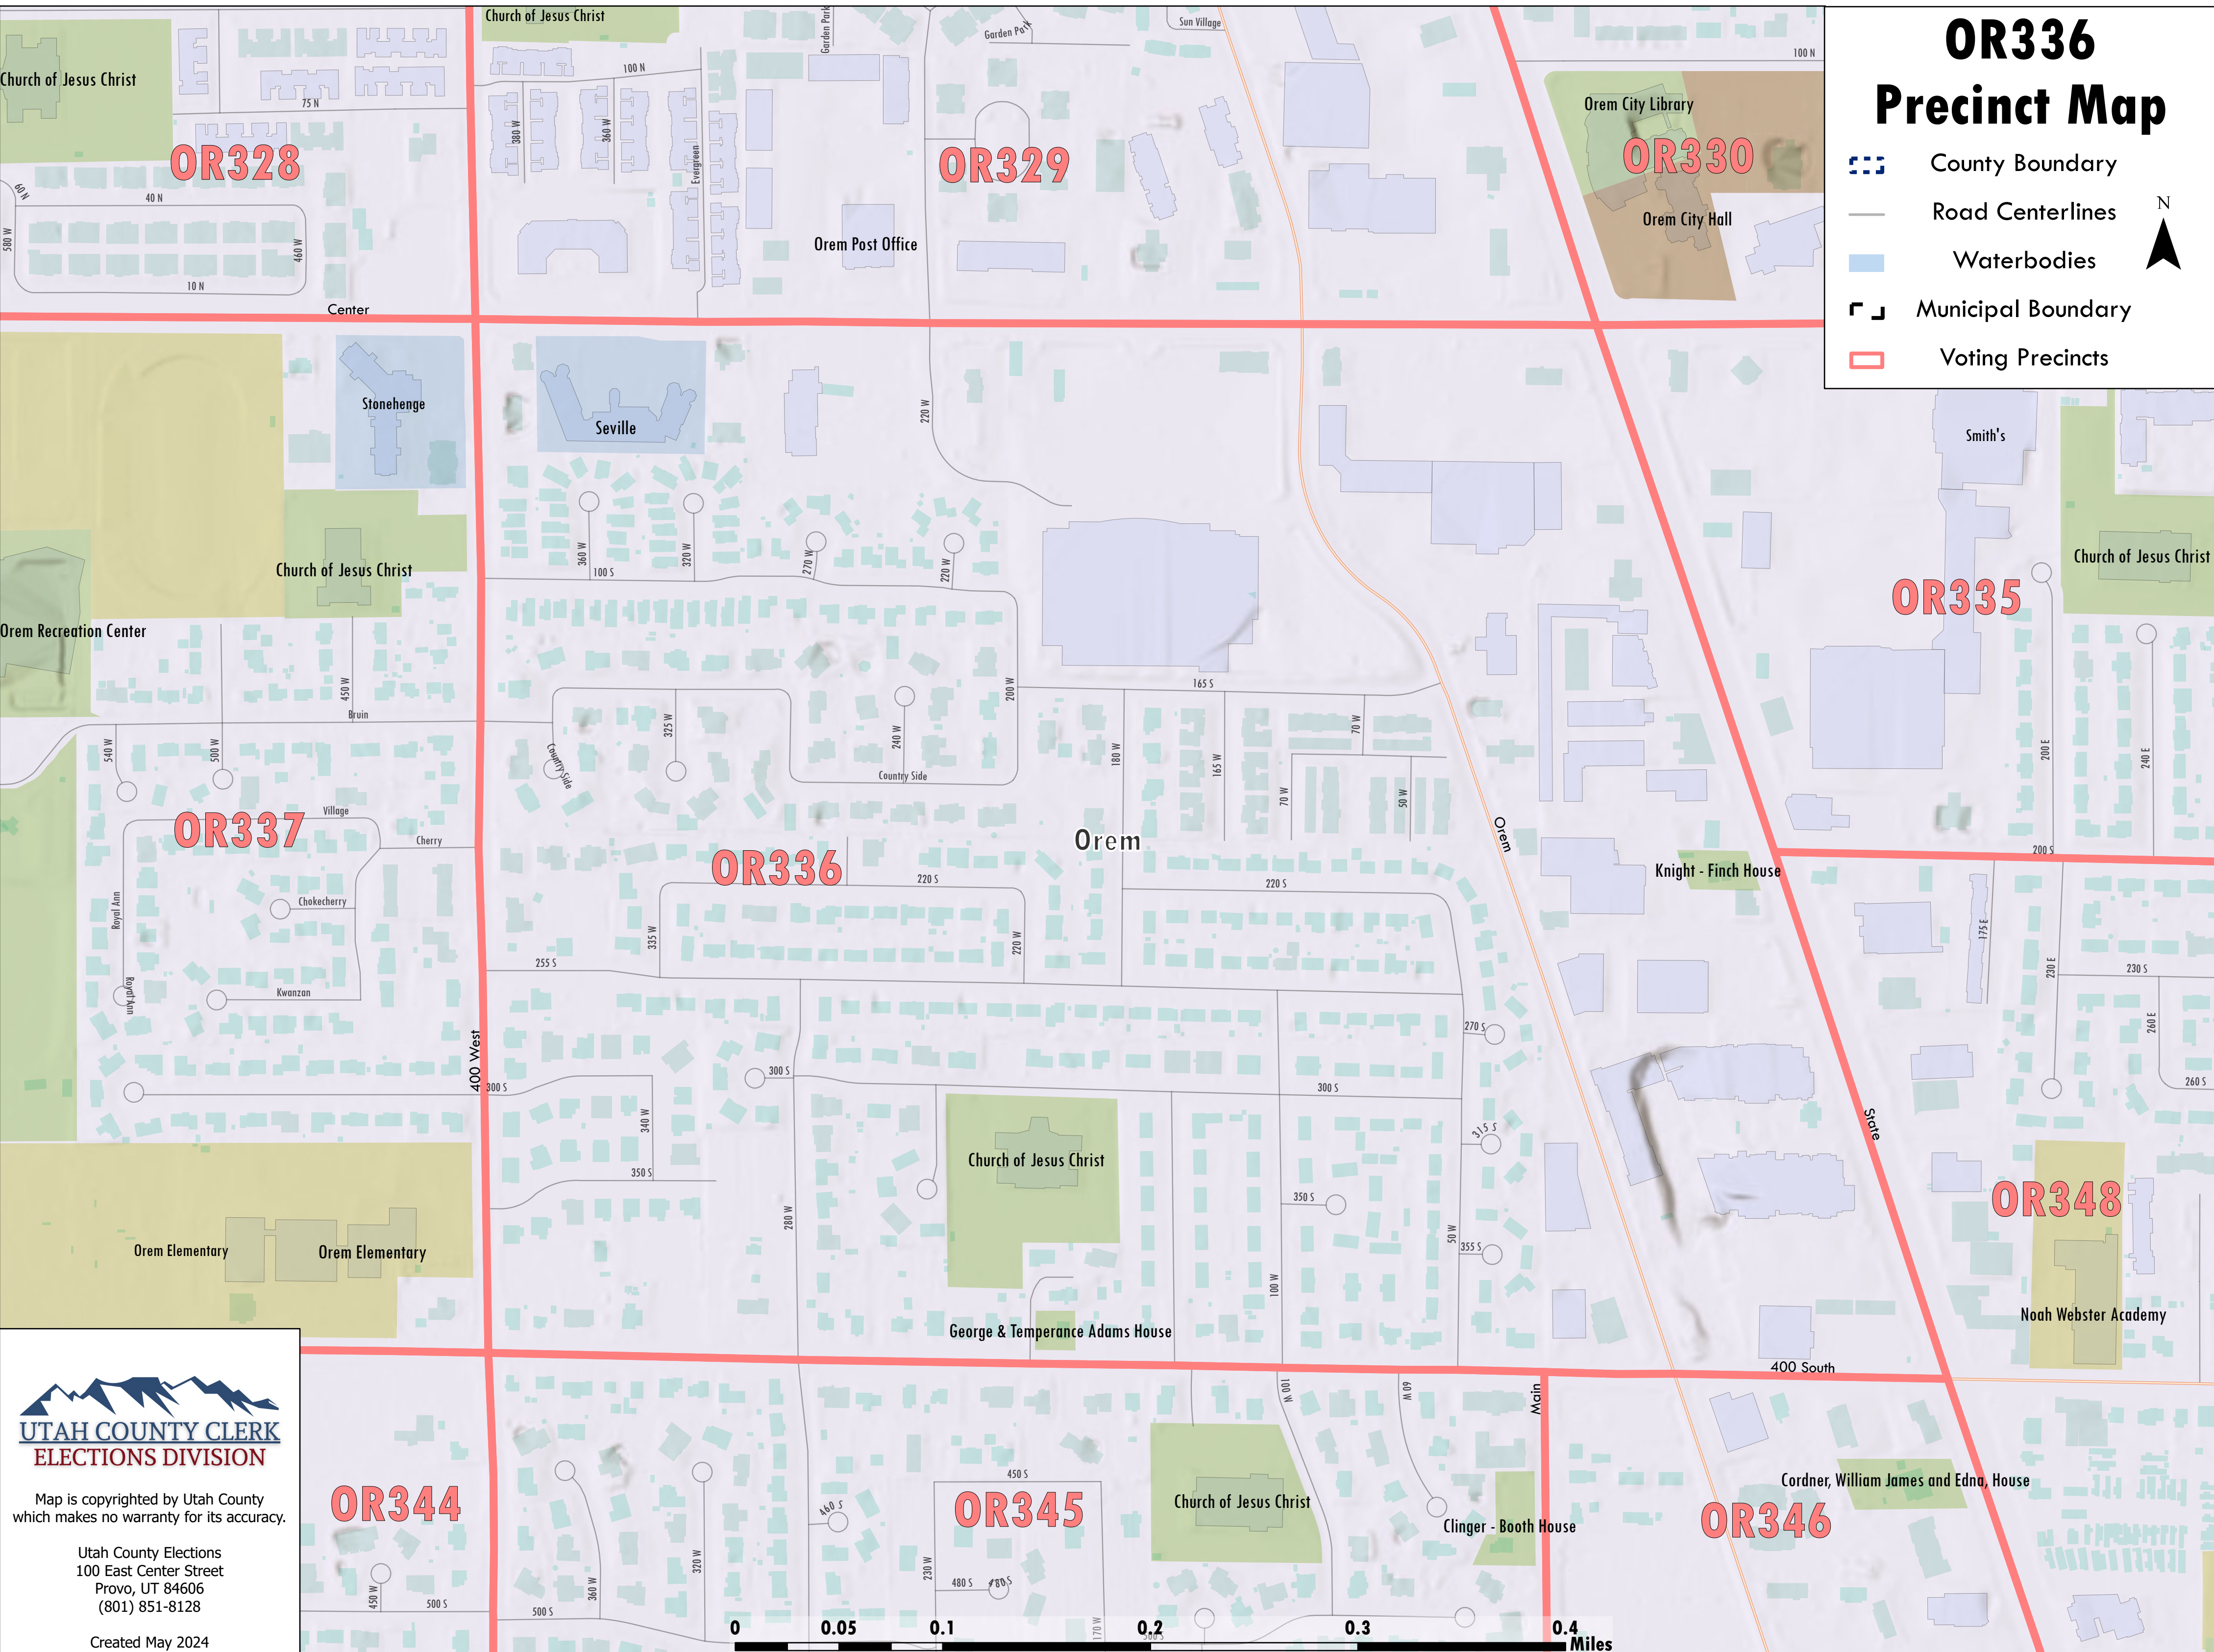

# OR336 Precinct Map

-  County Boundary
-  Road Centerlines
-  Waterbodies
-  Municipal Boundary
-  Voting Precincts

Map is copyrighted by Utah County which makes no warranty for its accuracy.

Utah County Elections  
100 East Center Street  
Provo, UT 84606  
(801) 851-8128

Created May 2024