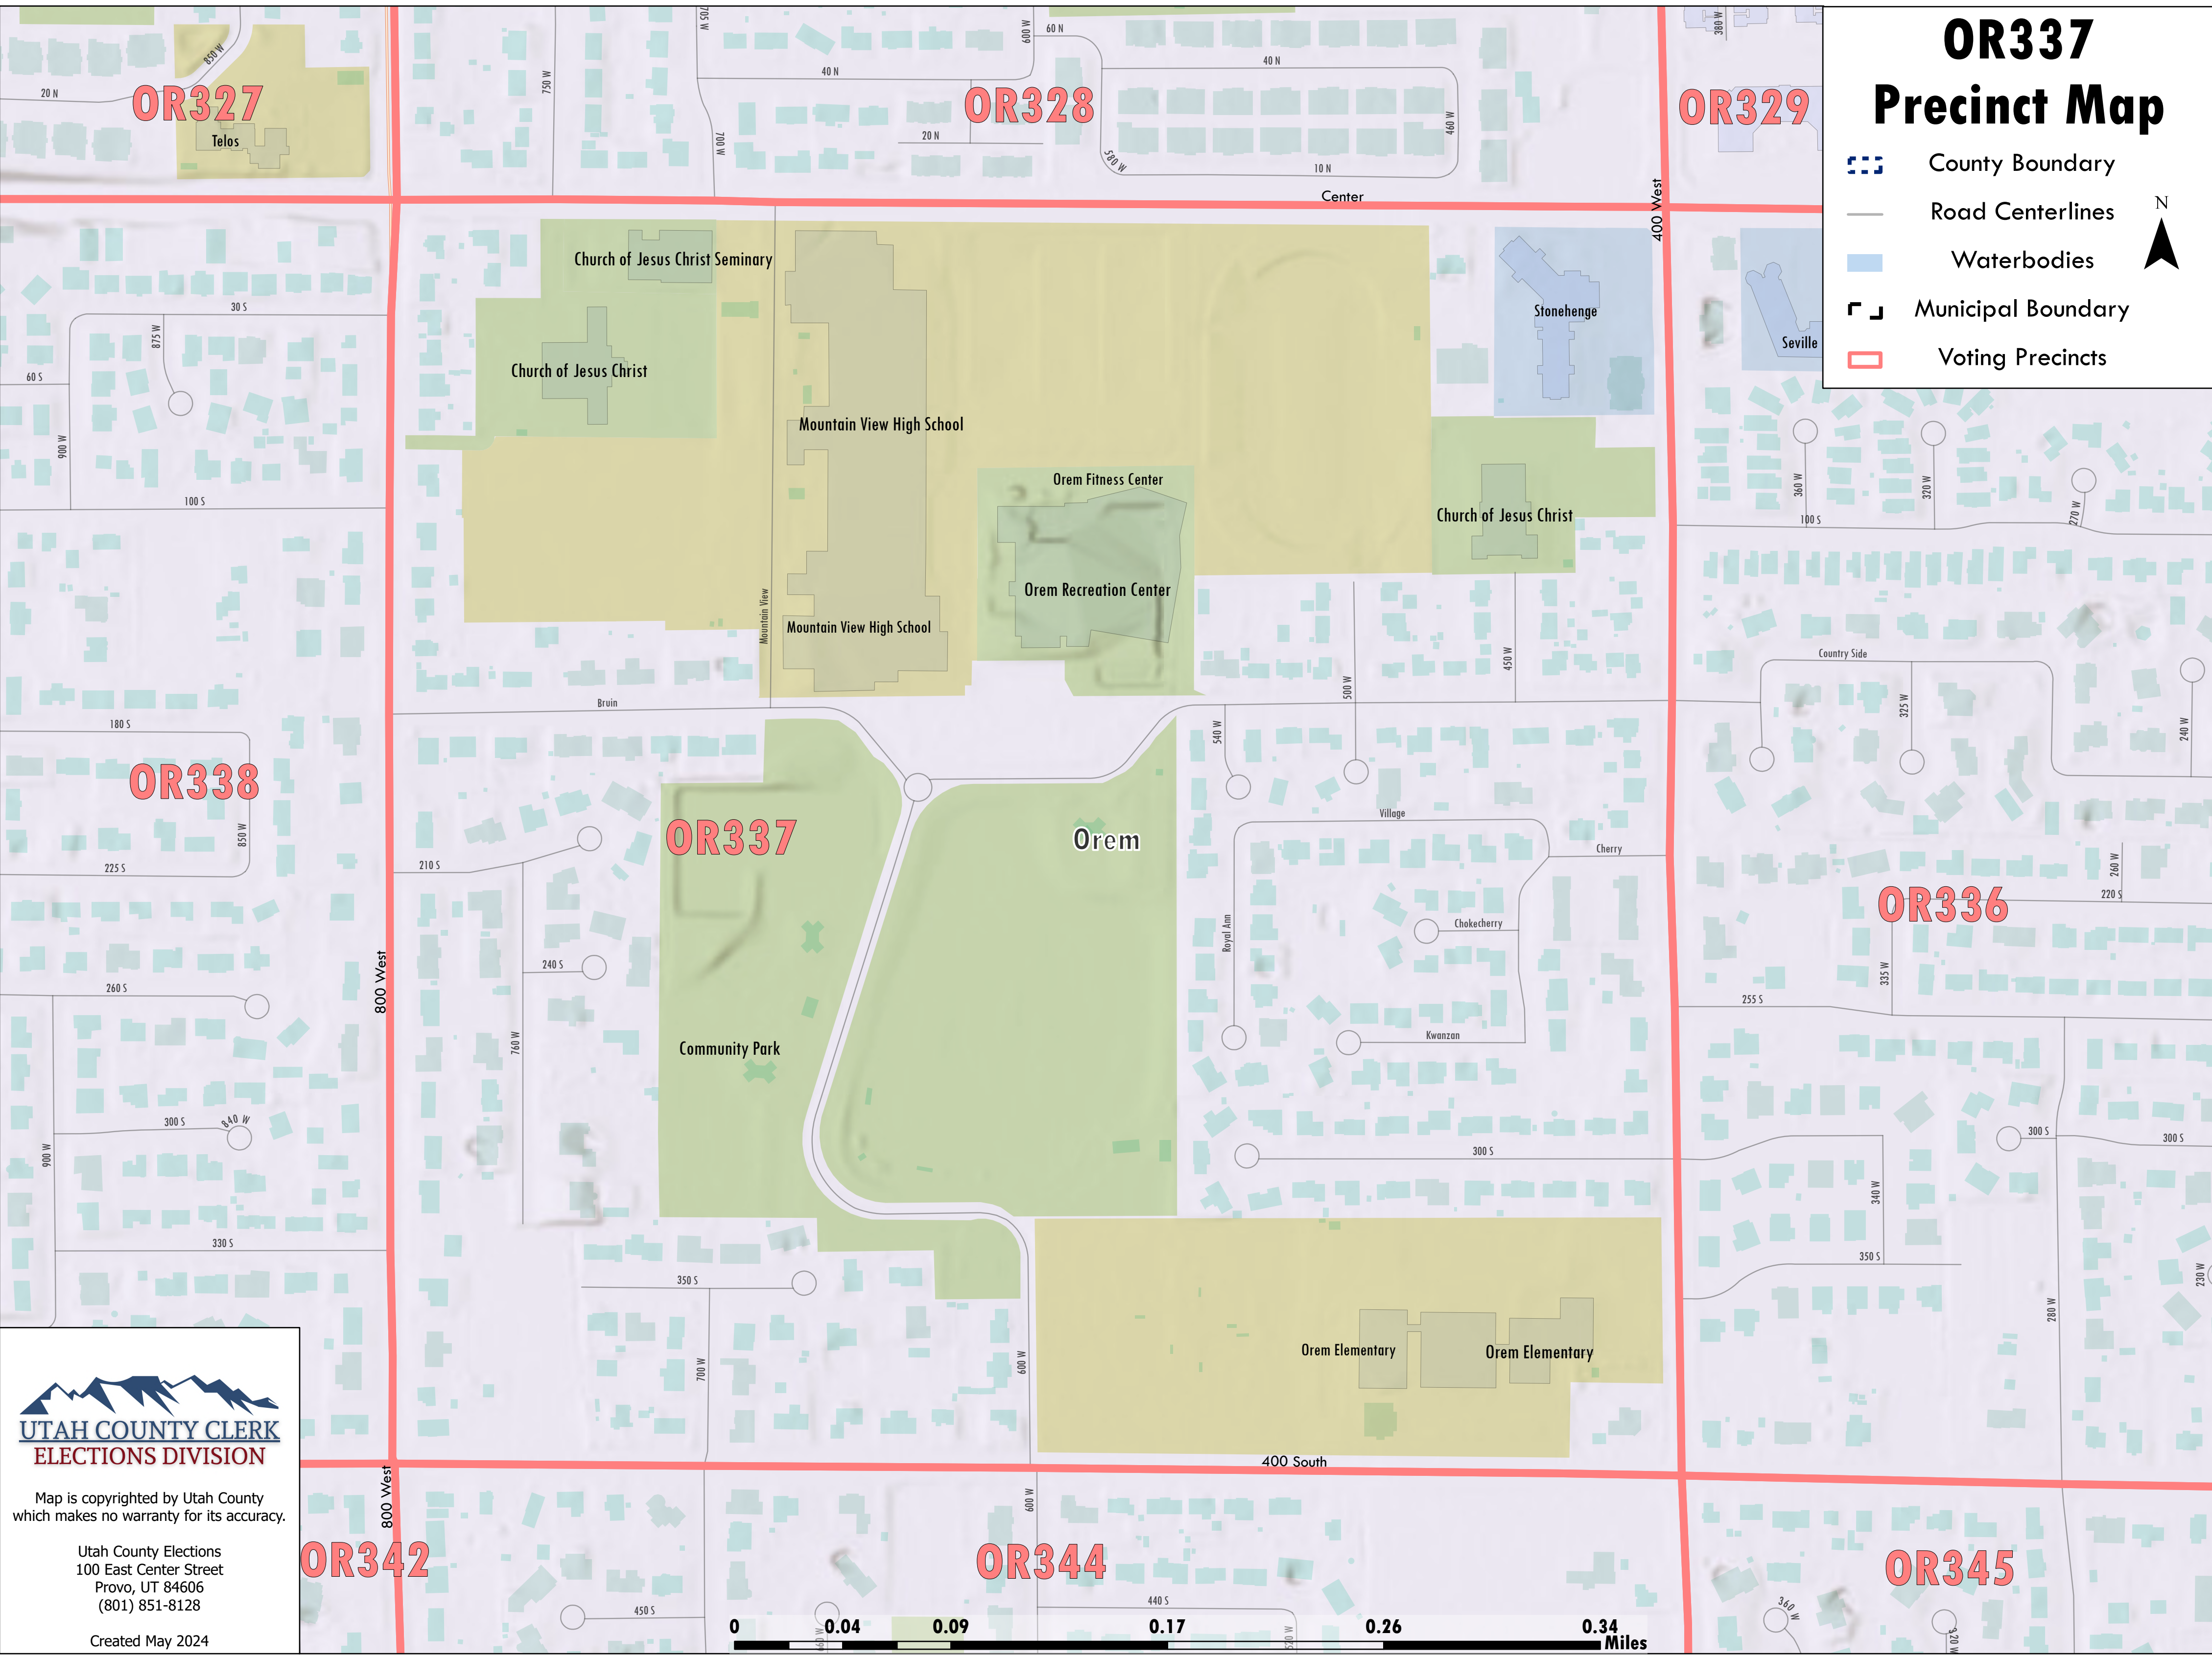

OR337 Precinct Map

-  County Boundary
-  Road Centerlines
-  Waterbodies
-  Municipal Boundary
-  Voting Precincts

Map is copyrighted by Utah County which makes no warranty for its accuracy.

Utah County Elections
100 East Center Street
Provo, UT 84606
(801) 851-8128

Created May 2024