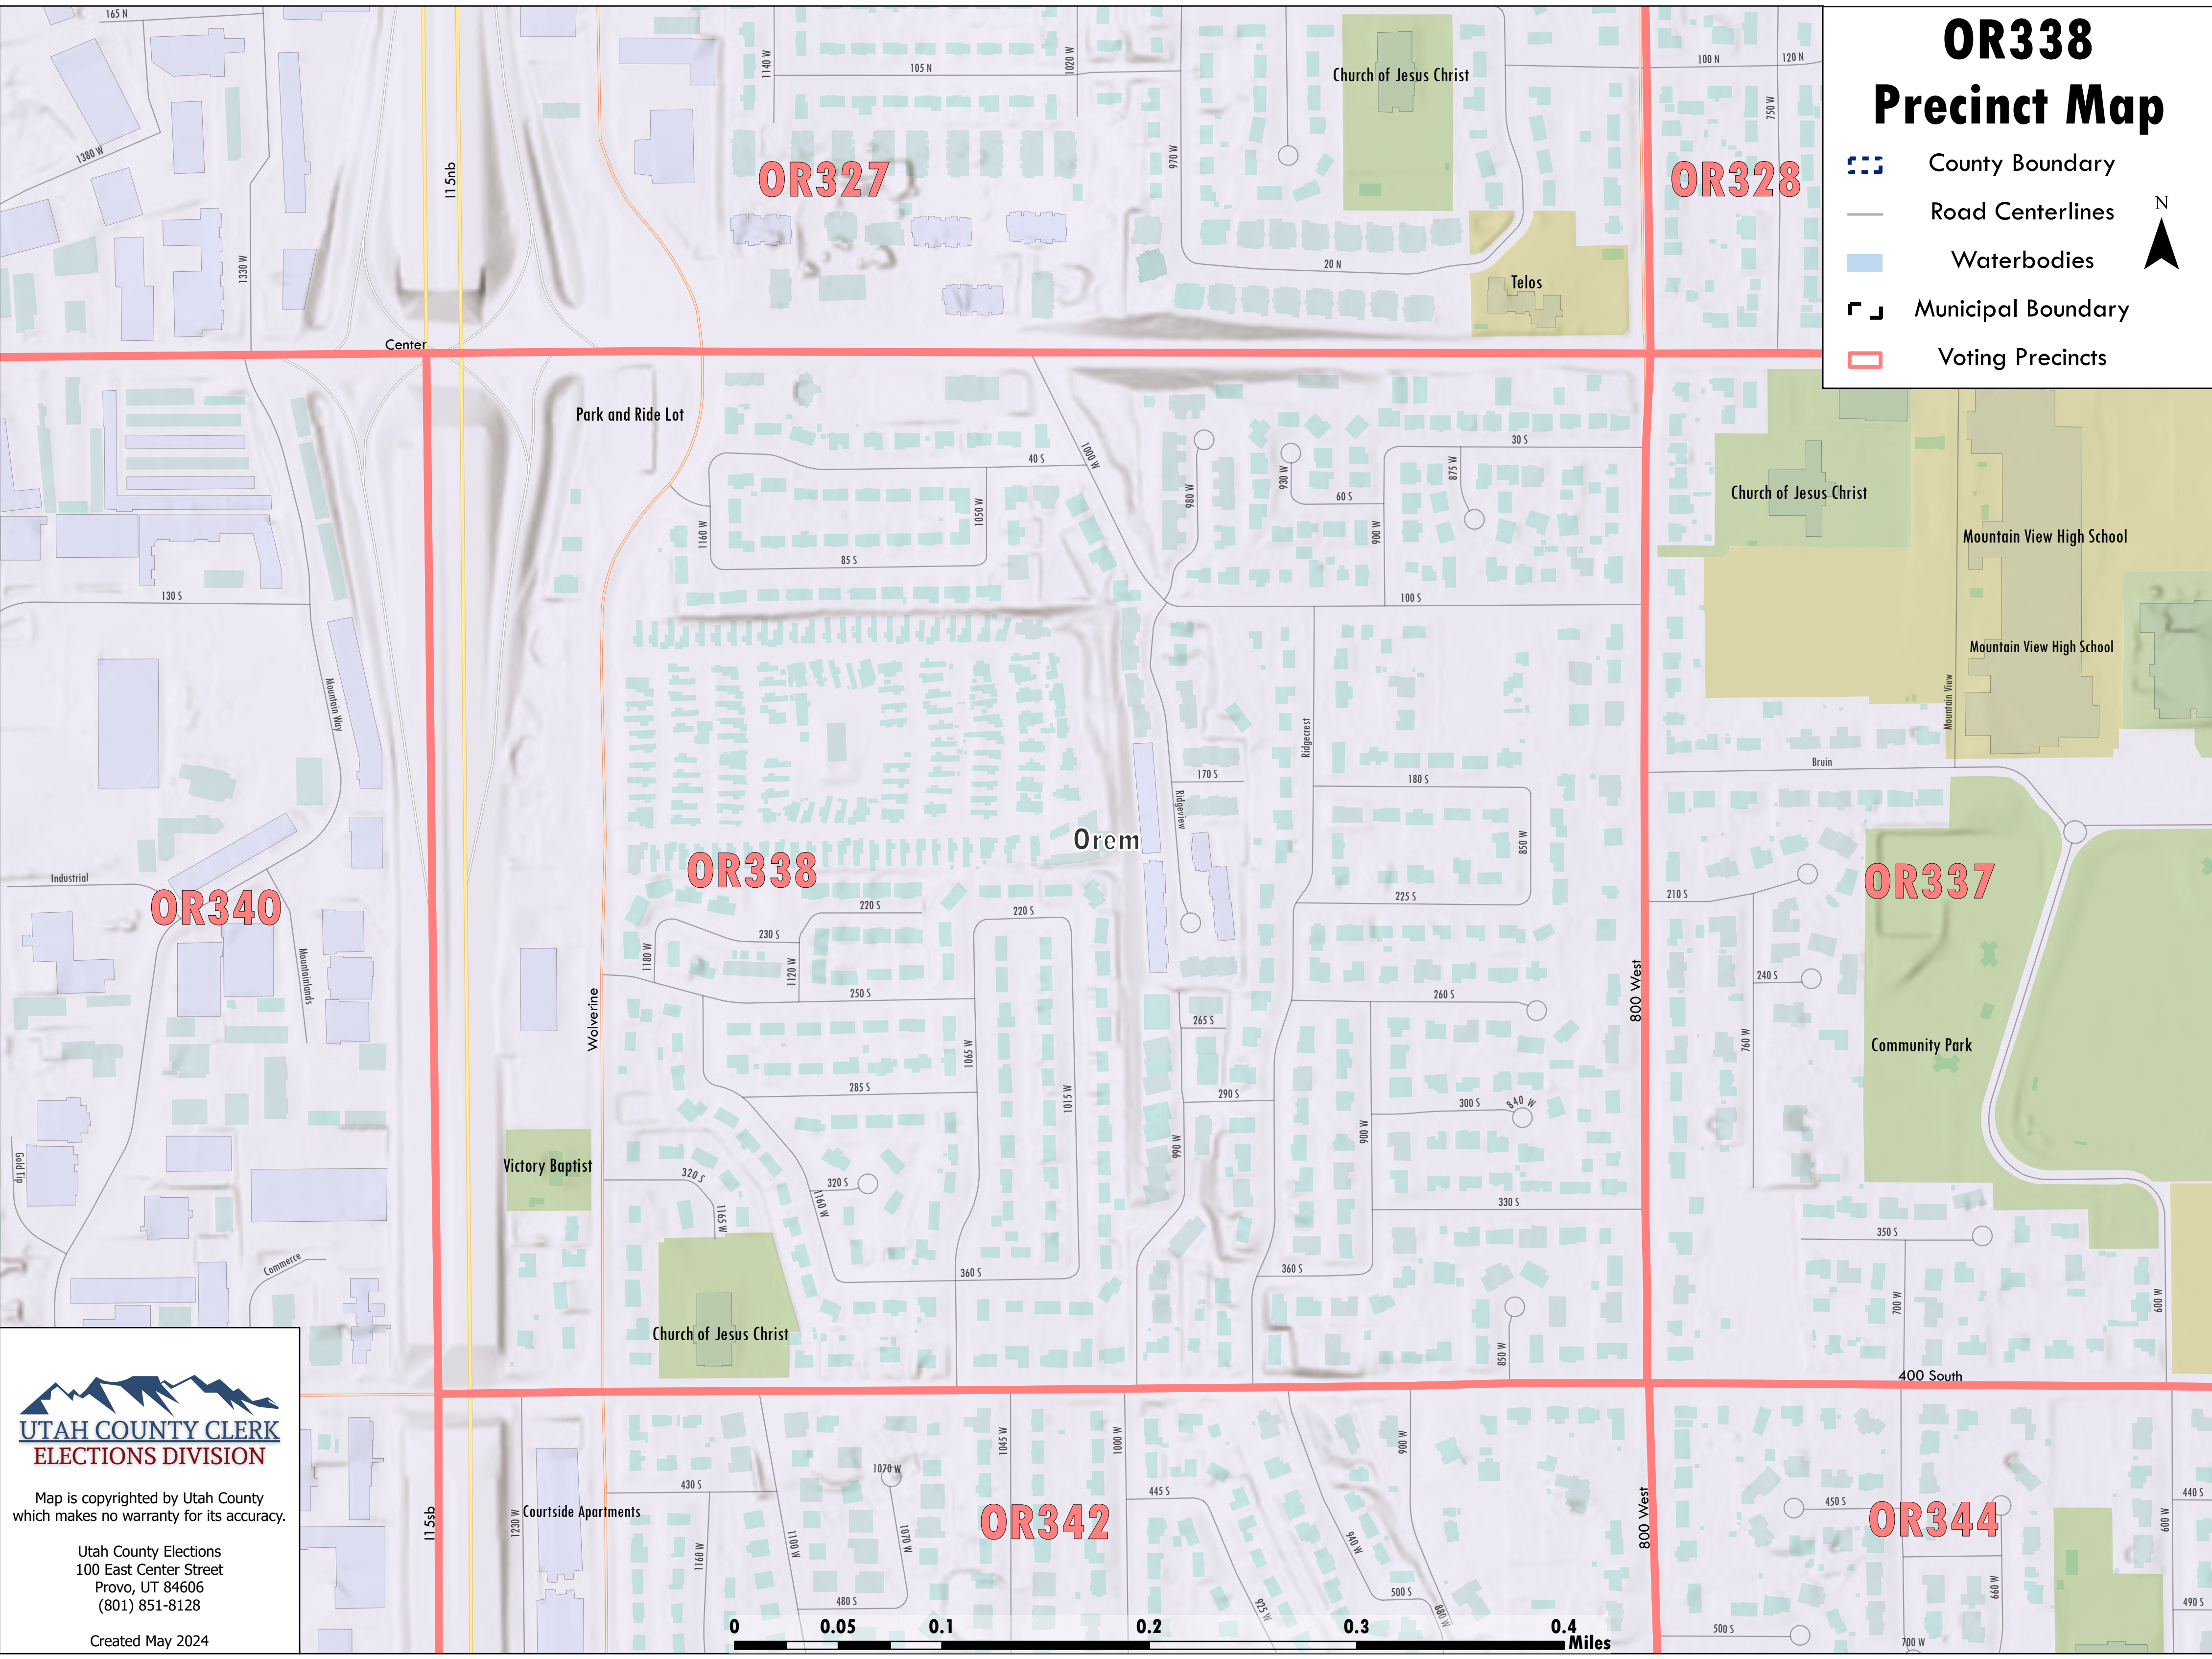

# OR338 Precinct Map

-  County Boundary
-  Road Centerlines
-  Waterbodies
-  Municipal Boundary
-  Voting Precincts

**UTAH COUNTY CLERK  
ELECTIONS DIVISION**

Map is copyrighted by Utah County  
which makes no warranty for its accuracy.

Utah County Elections  
100 East Center Street  
Provo, UT 84606  
(801) 851-8128

Created May 2024