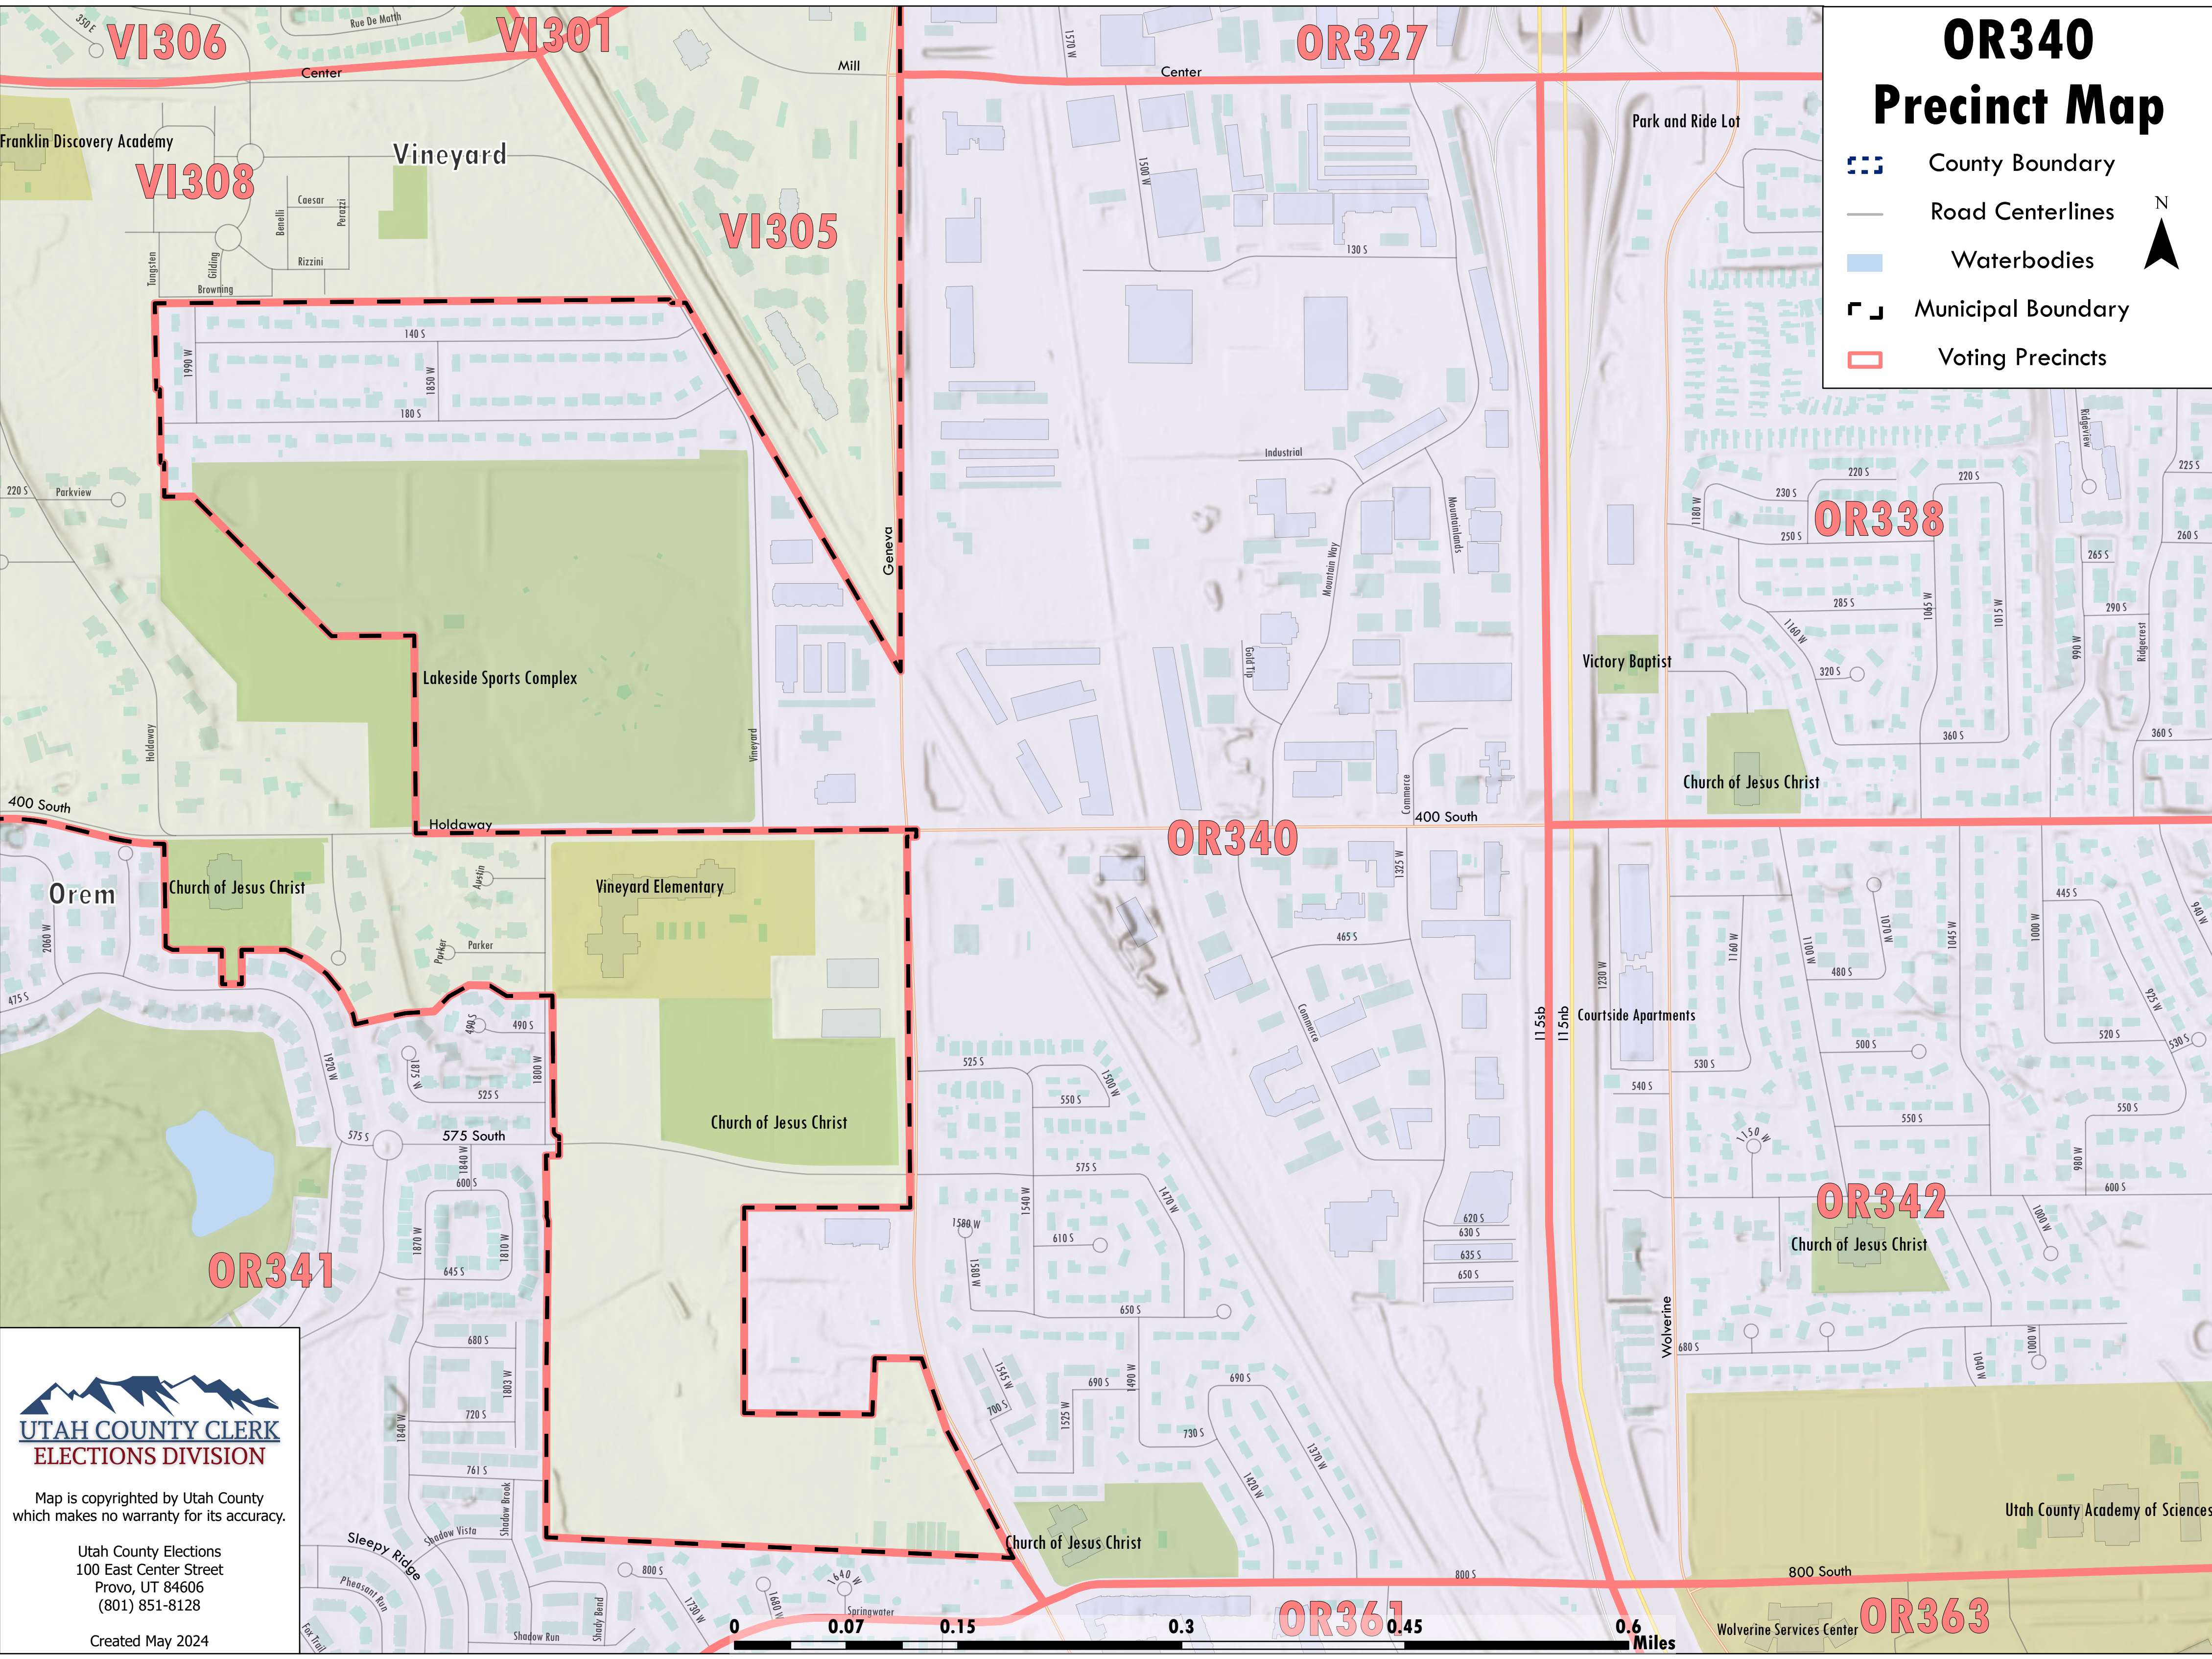

OR340 Precinct Map

-  County Boundary
-  Road Centerlines
-  Waterbodies
-  Municipal Boundary
-  Voting Precincts

Map is copyrighted by Utah County which makes no warranty for its accuracy.

Utah County Elections
100 East Center Street
Provo, UT 84606
(801) 851-8128

Created May 2024