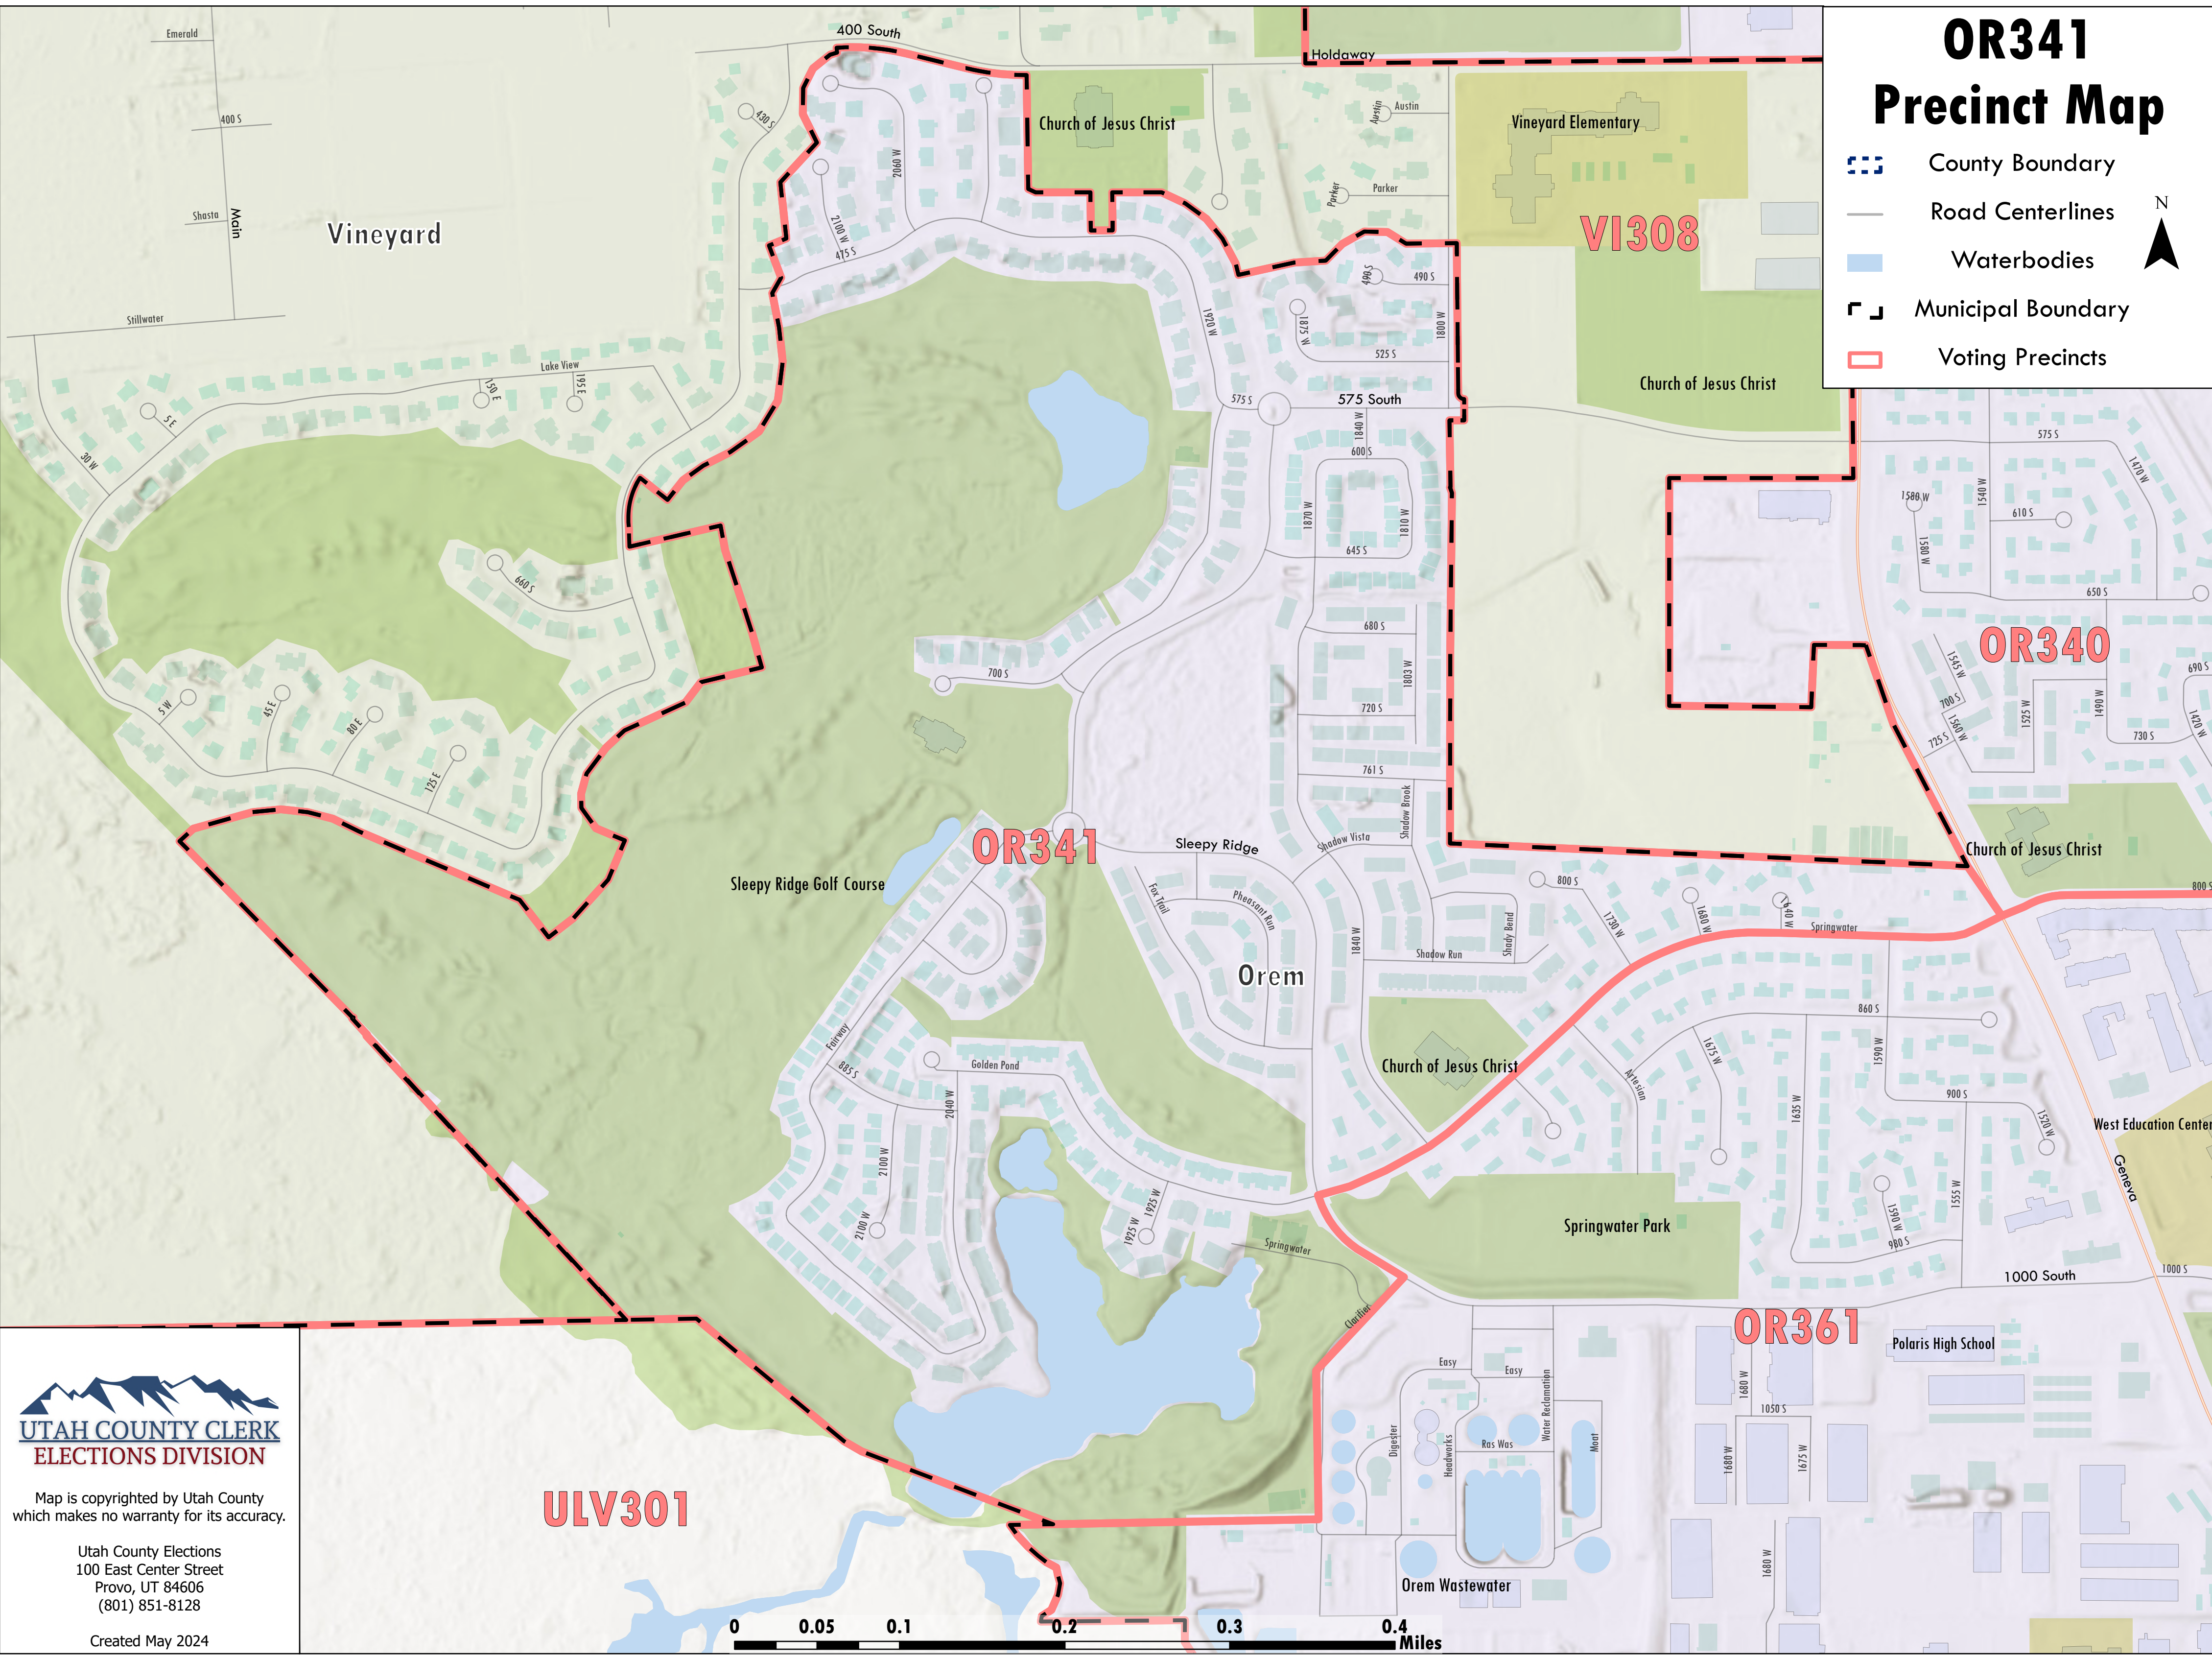

OR341 Precinct Map

-  County Boundary
-  Road Centerlines
-  Waterbodies
-  Municipal Boundary
-  Voting Precincts

Map is copyrighted by Utah County which makes no warranty for its accuracy.

Utah County Elections
100 East Center Street
Provo, UT 84606
(801) 851-8128

Created May 2024