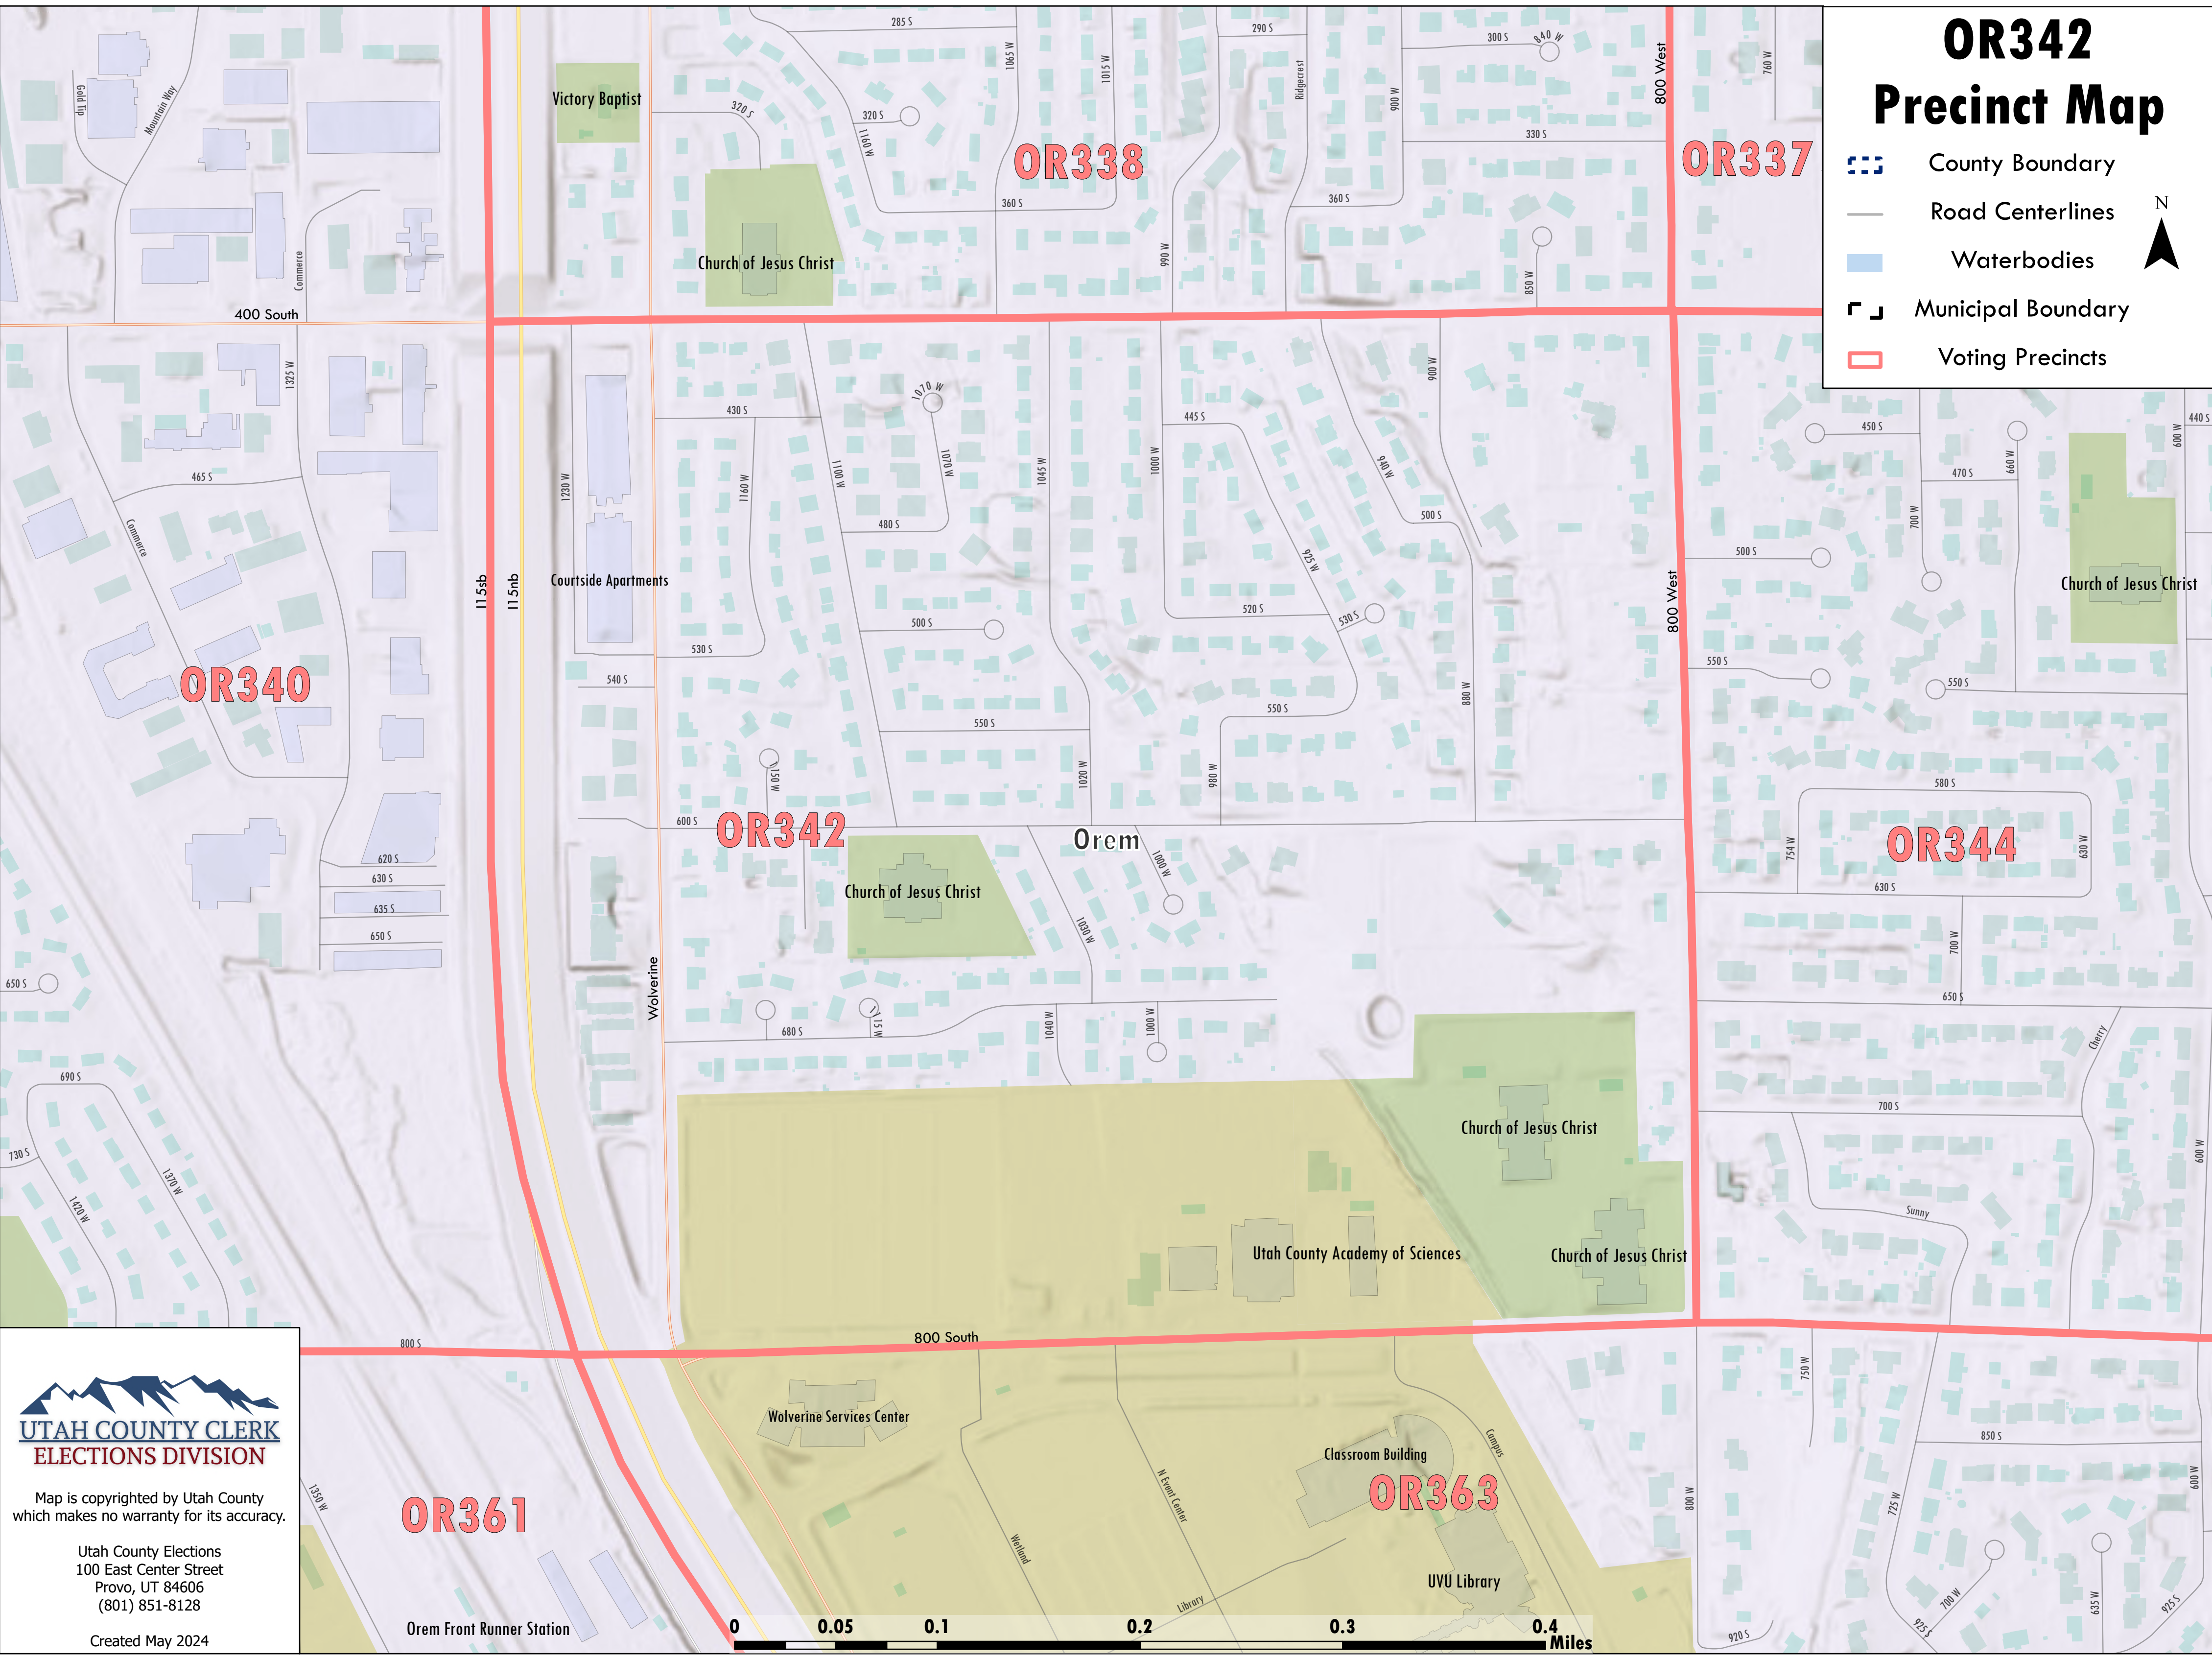

OR342 Precinct Map

-  County Boundary
-  Road Centerlines
-  Waterbodies
-  Municipal Boundary
-  Voting Precincts

Map is copyrighted by Utah County which makes no warranty for its accuracy.

Utah County Elections
100 East Center Street
Provo, UT 84606
(801) 851-8128