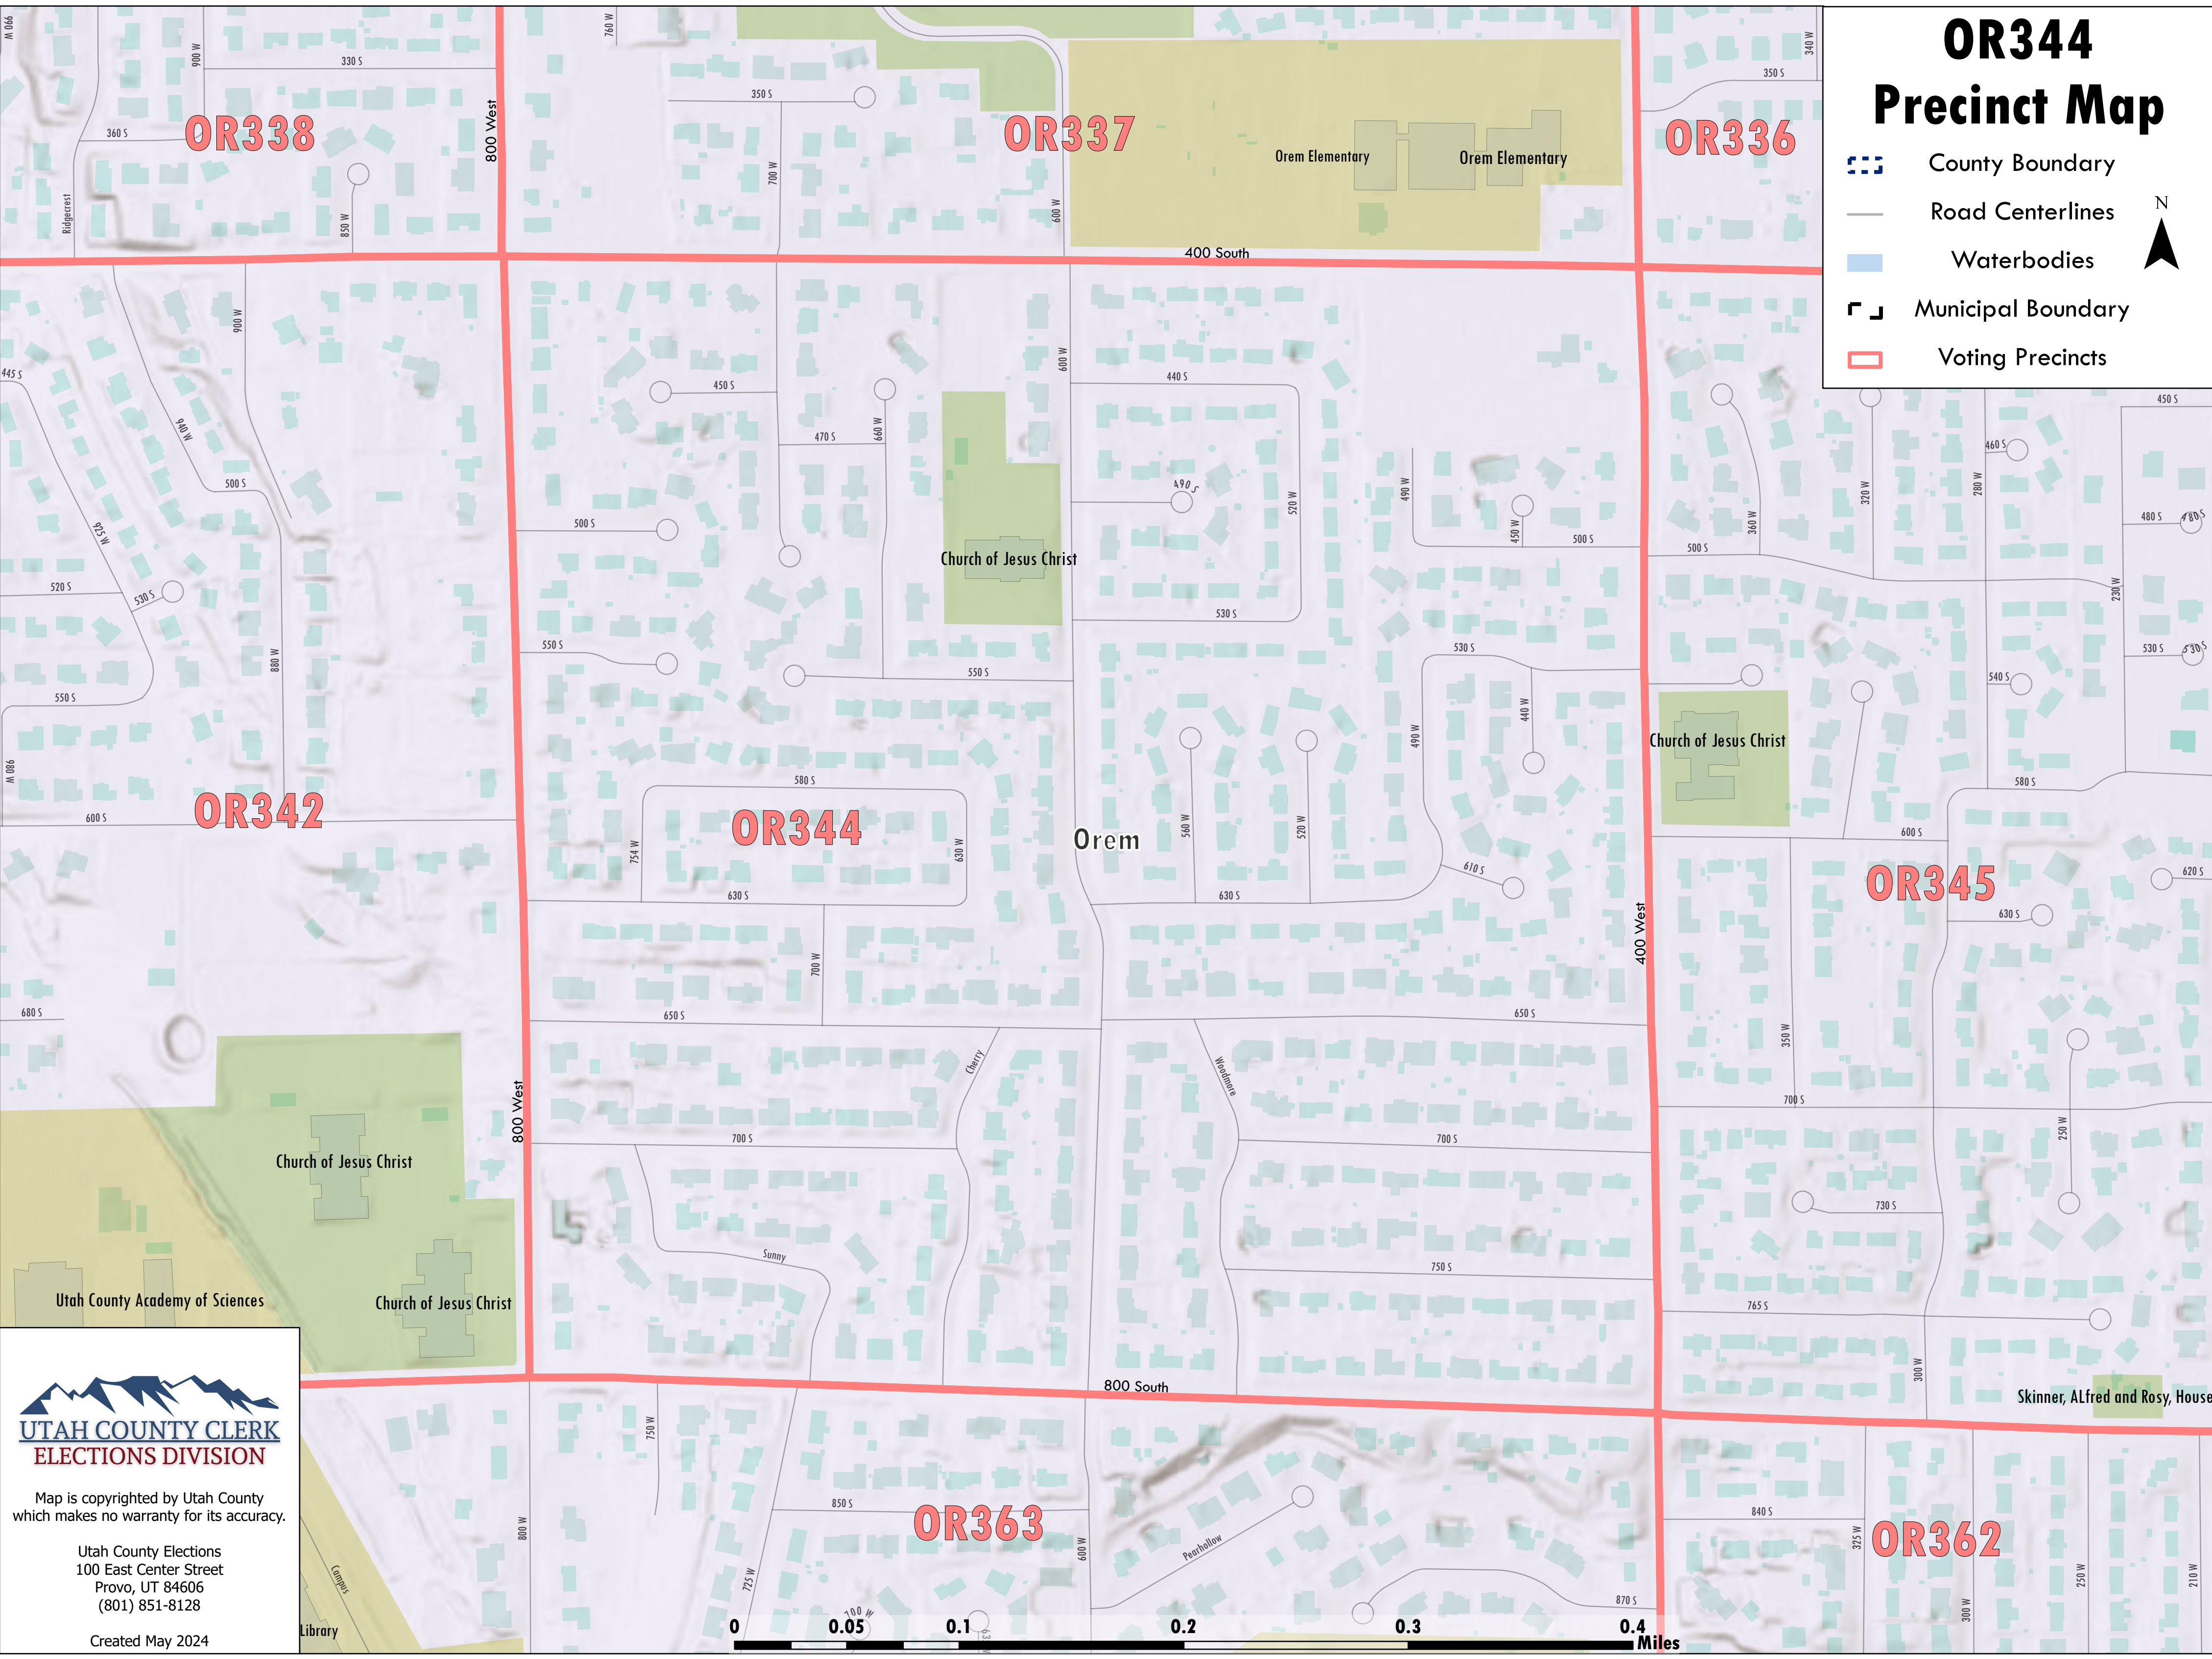

OR344 Precinct Map

-  County Boundary
-  Road Centerlines
-  Waterbodies
-  Municipal Boundary
-  Voting Precincts

**UTAH COUNTY CLERK
ELECTIONS DIVISION**

Map is copyrighted by Utah County
which makes no warranty for its accuracy.