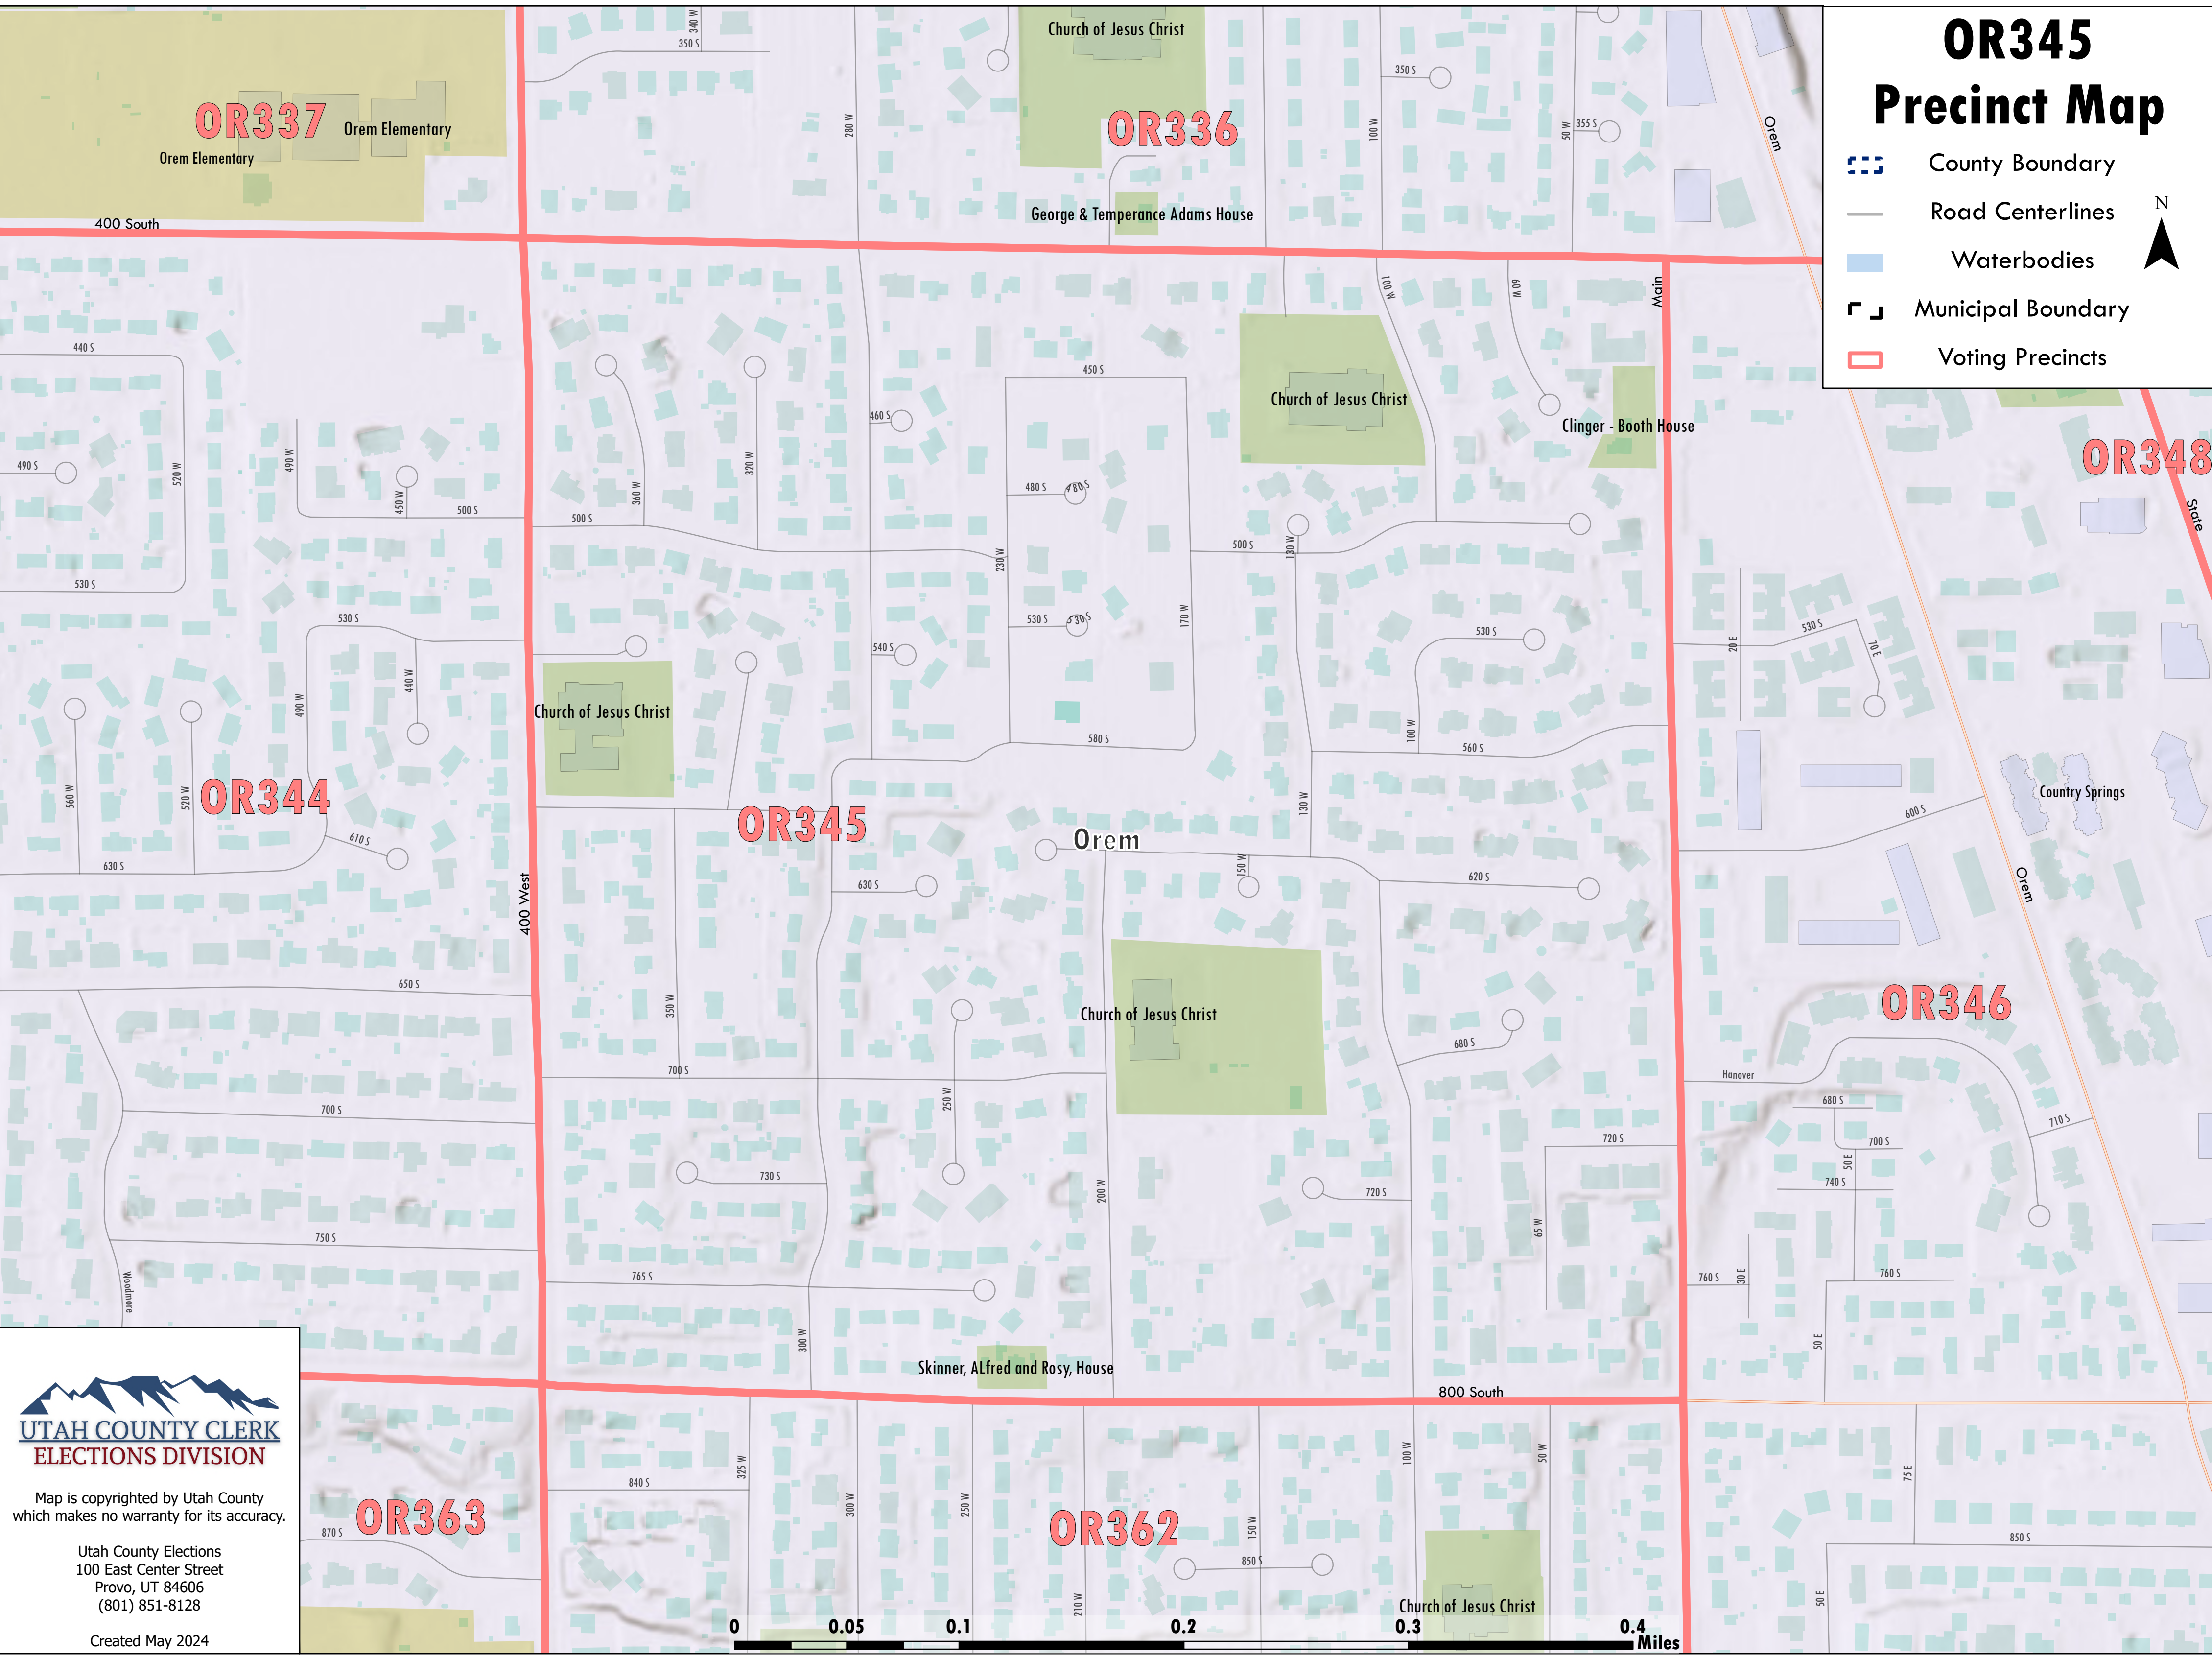

# OR345 Precinct Map

-  County Boundary
-  Road Centerlines
-  Waterbodies
-  Municipal Boundary
-  Voting Precincts

Map is copyrighted by Utah County which makes no warranty for its accuracy.

Utah County Elections  
100 East Center Street  
Provo, UT 84606  
(801) 851-8128

Created May 2024