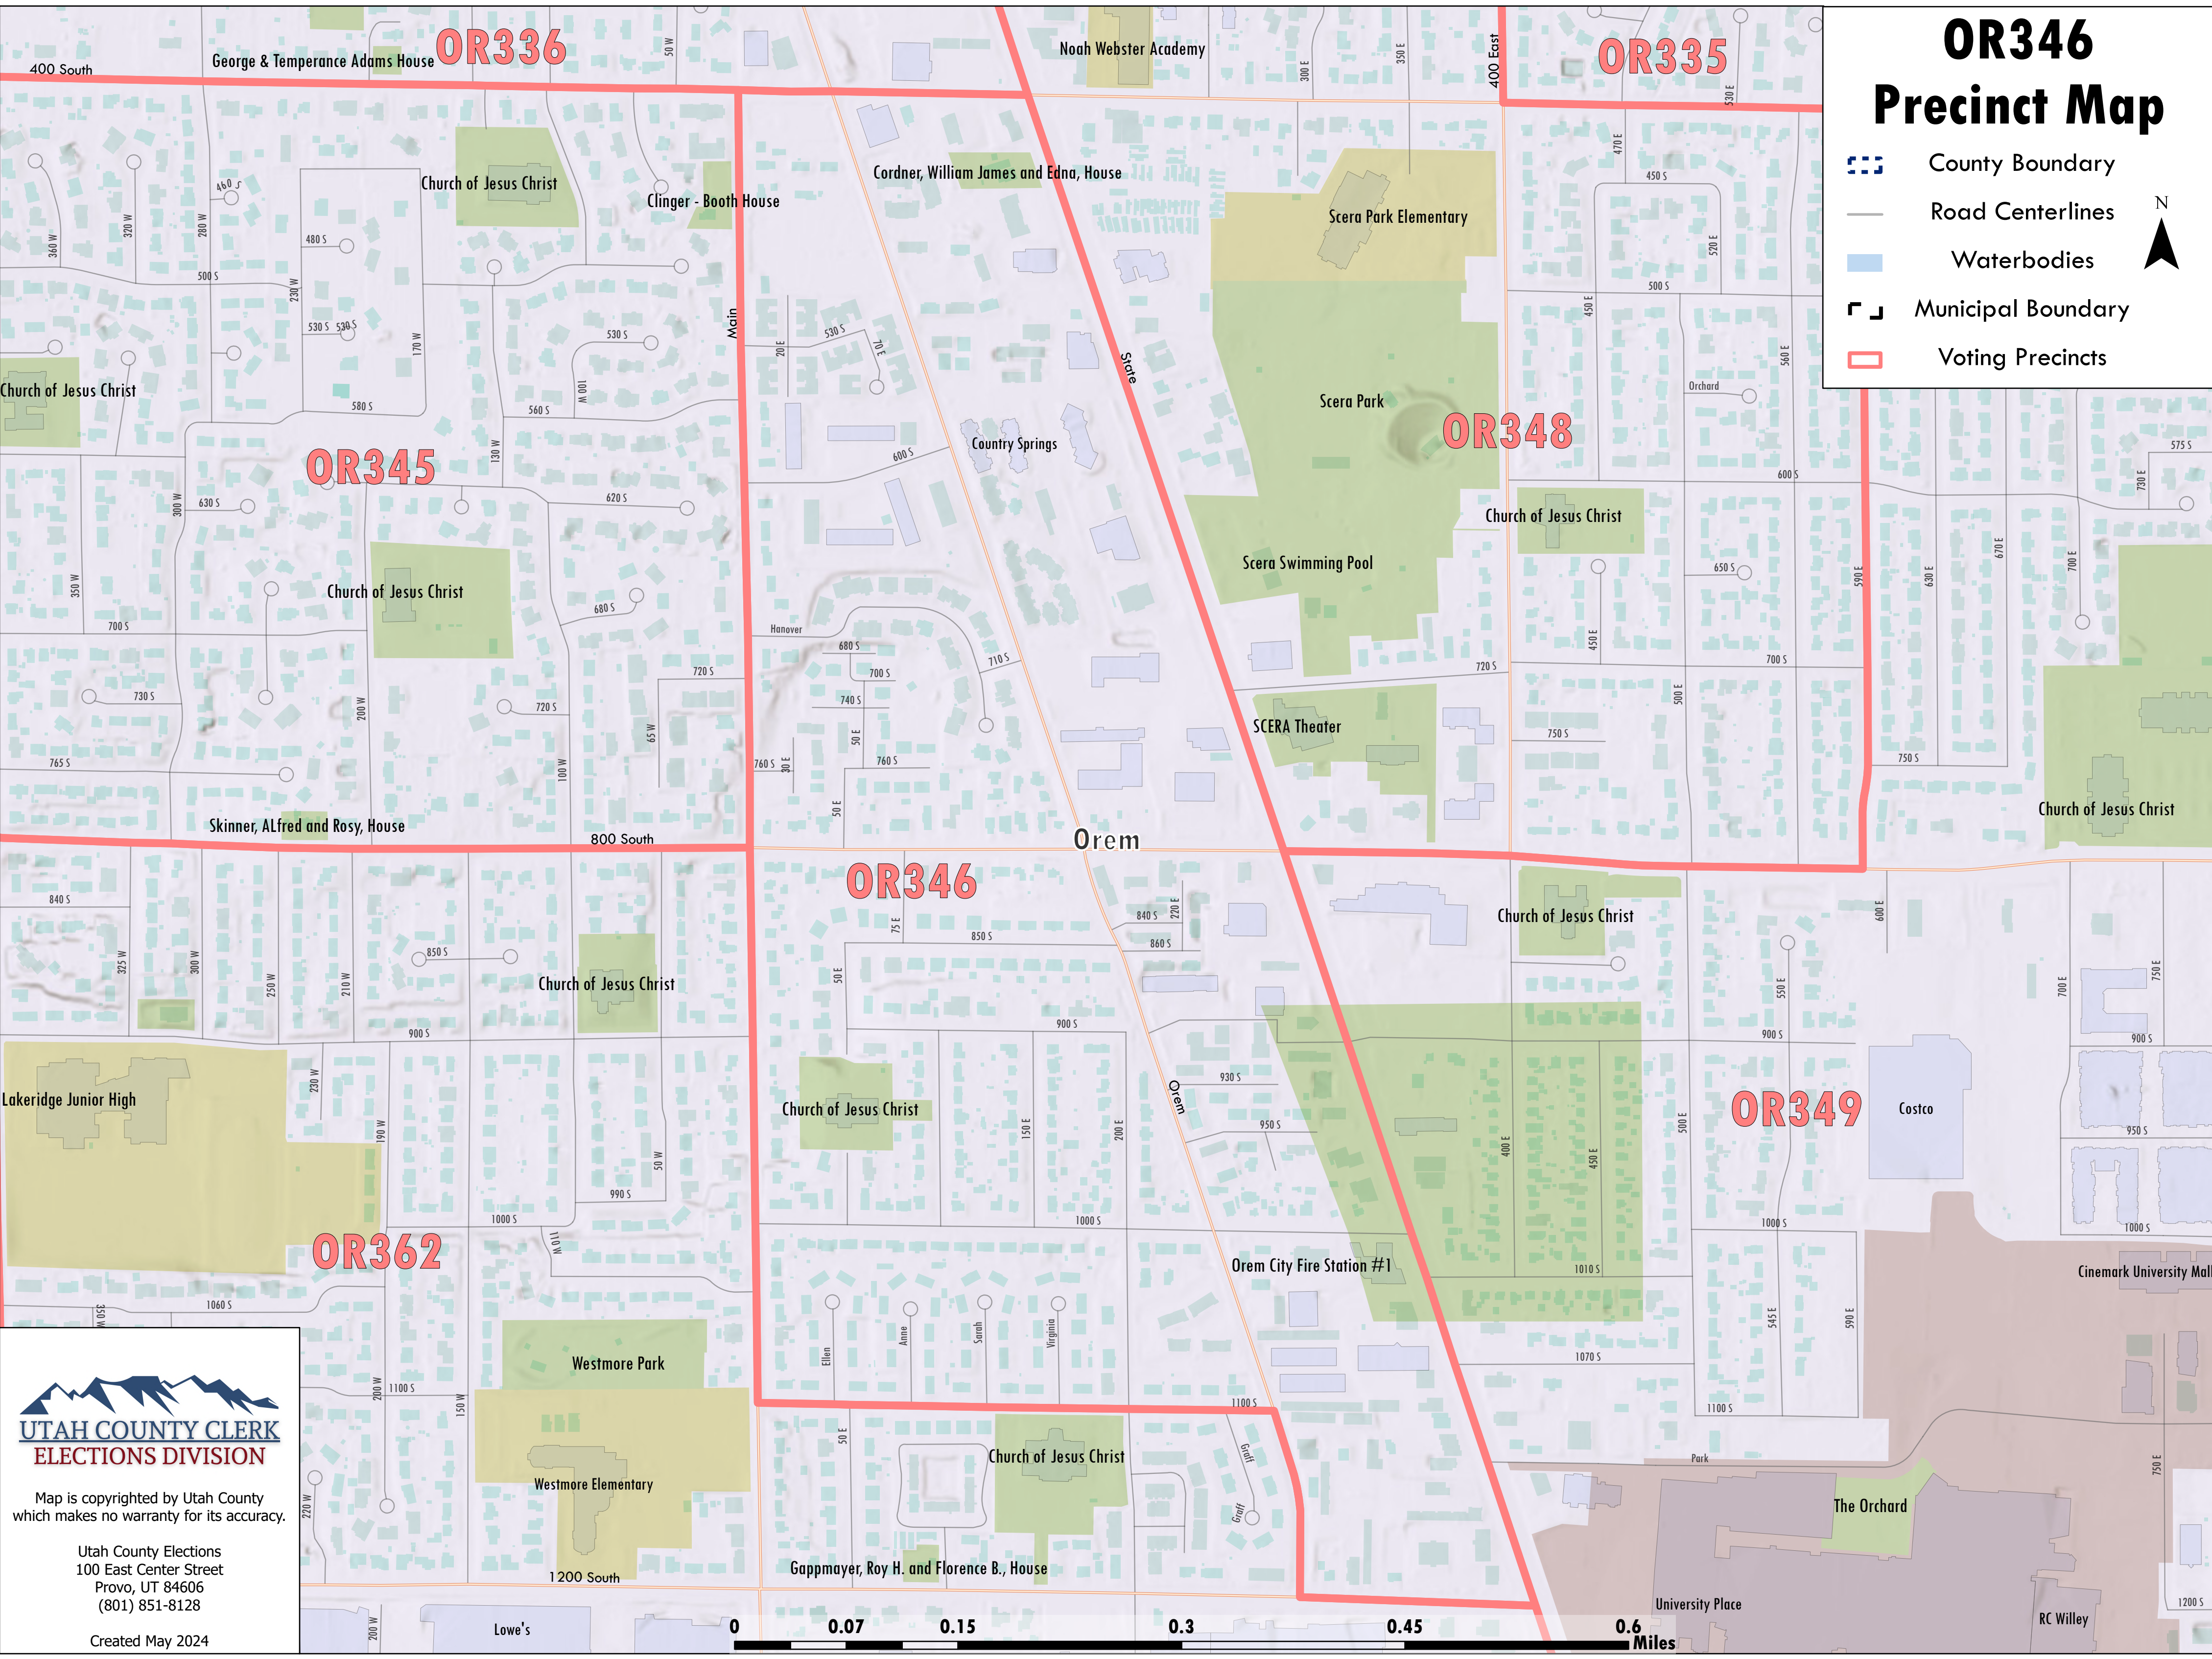

OR346 Precinct Map

-  County Boundary
-  Road Centerlines
-  Waterbodies
-  Municipal Boundary
-  Voting Precincts

**UTAH COUNTY CLERK
ELECTIONS DIVISION**

Map is copyrighted by Utah County
which makes no warranty for its accuracy.

Utah County Elections
100 East Center Street
Provo, UT 84606
(801) 851-8128

Created May 2024