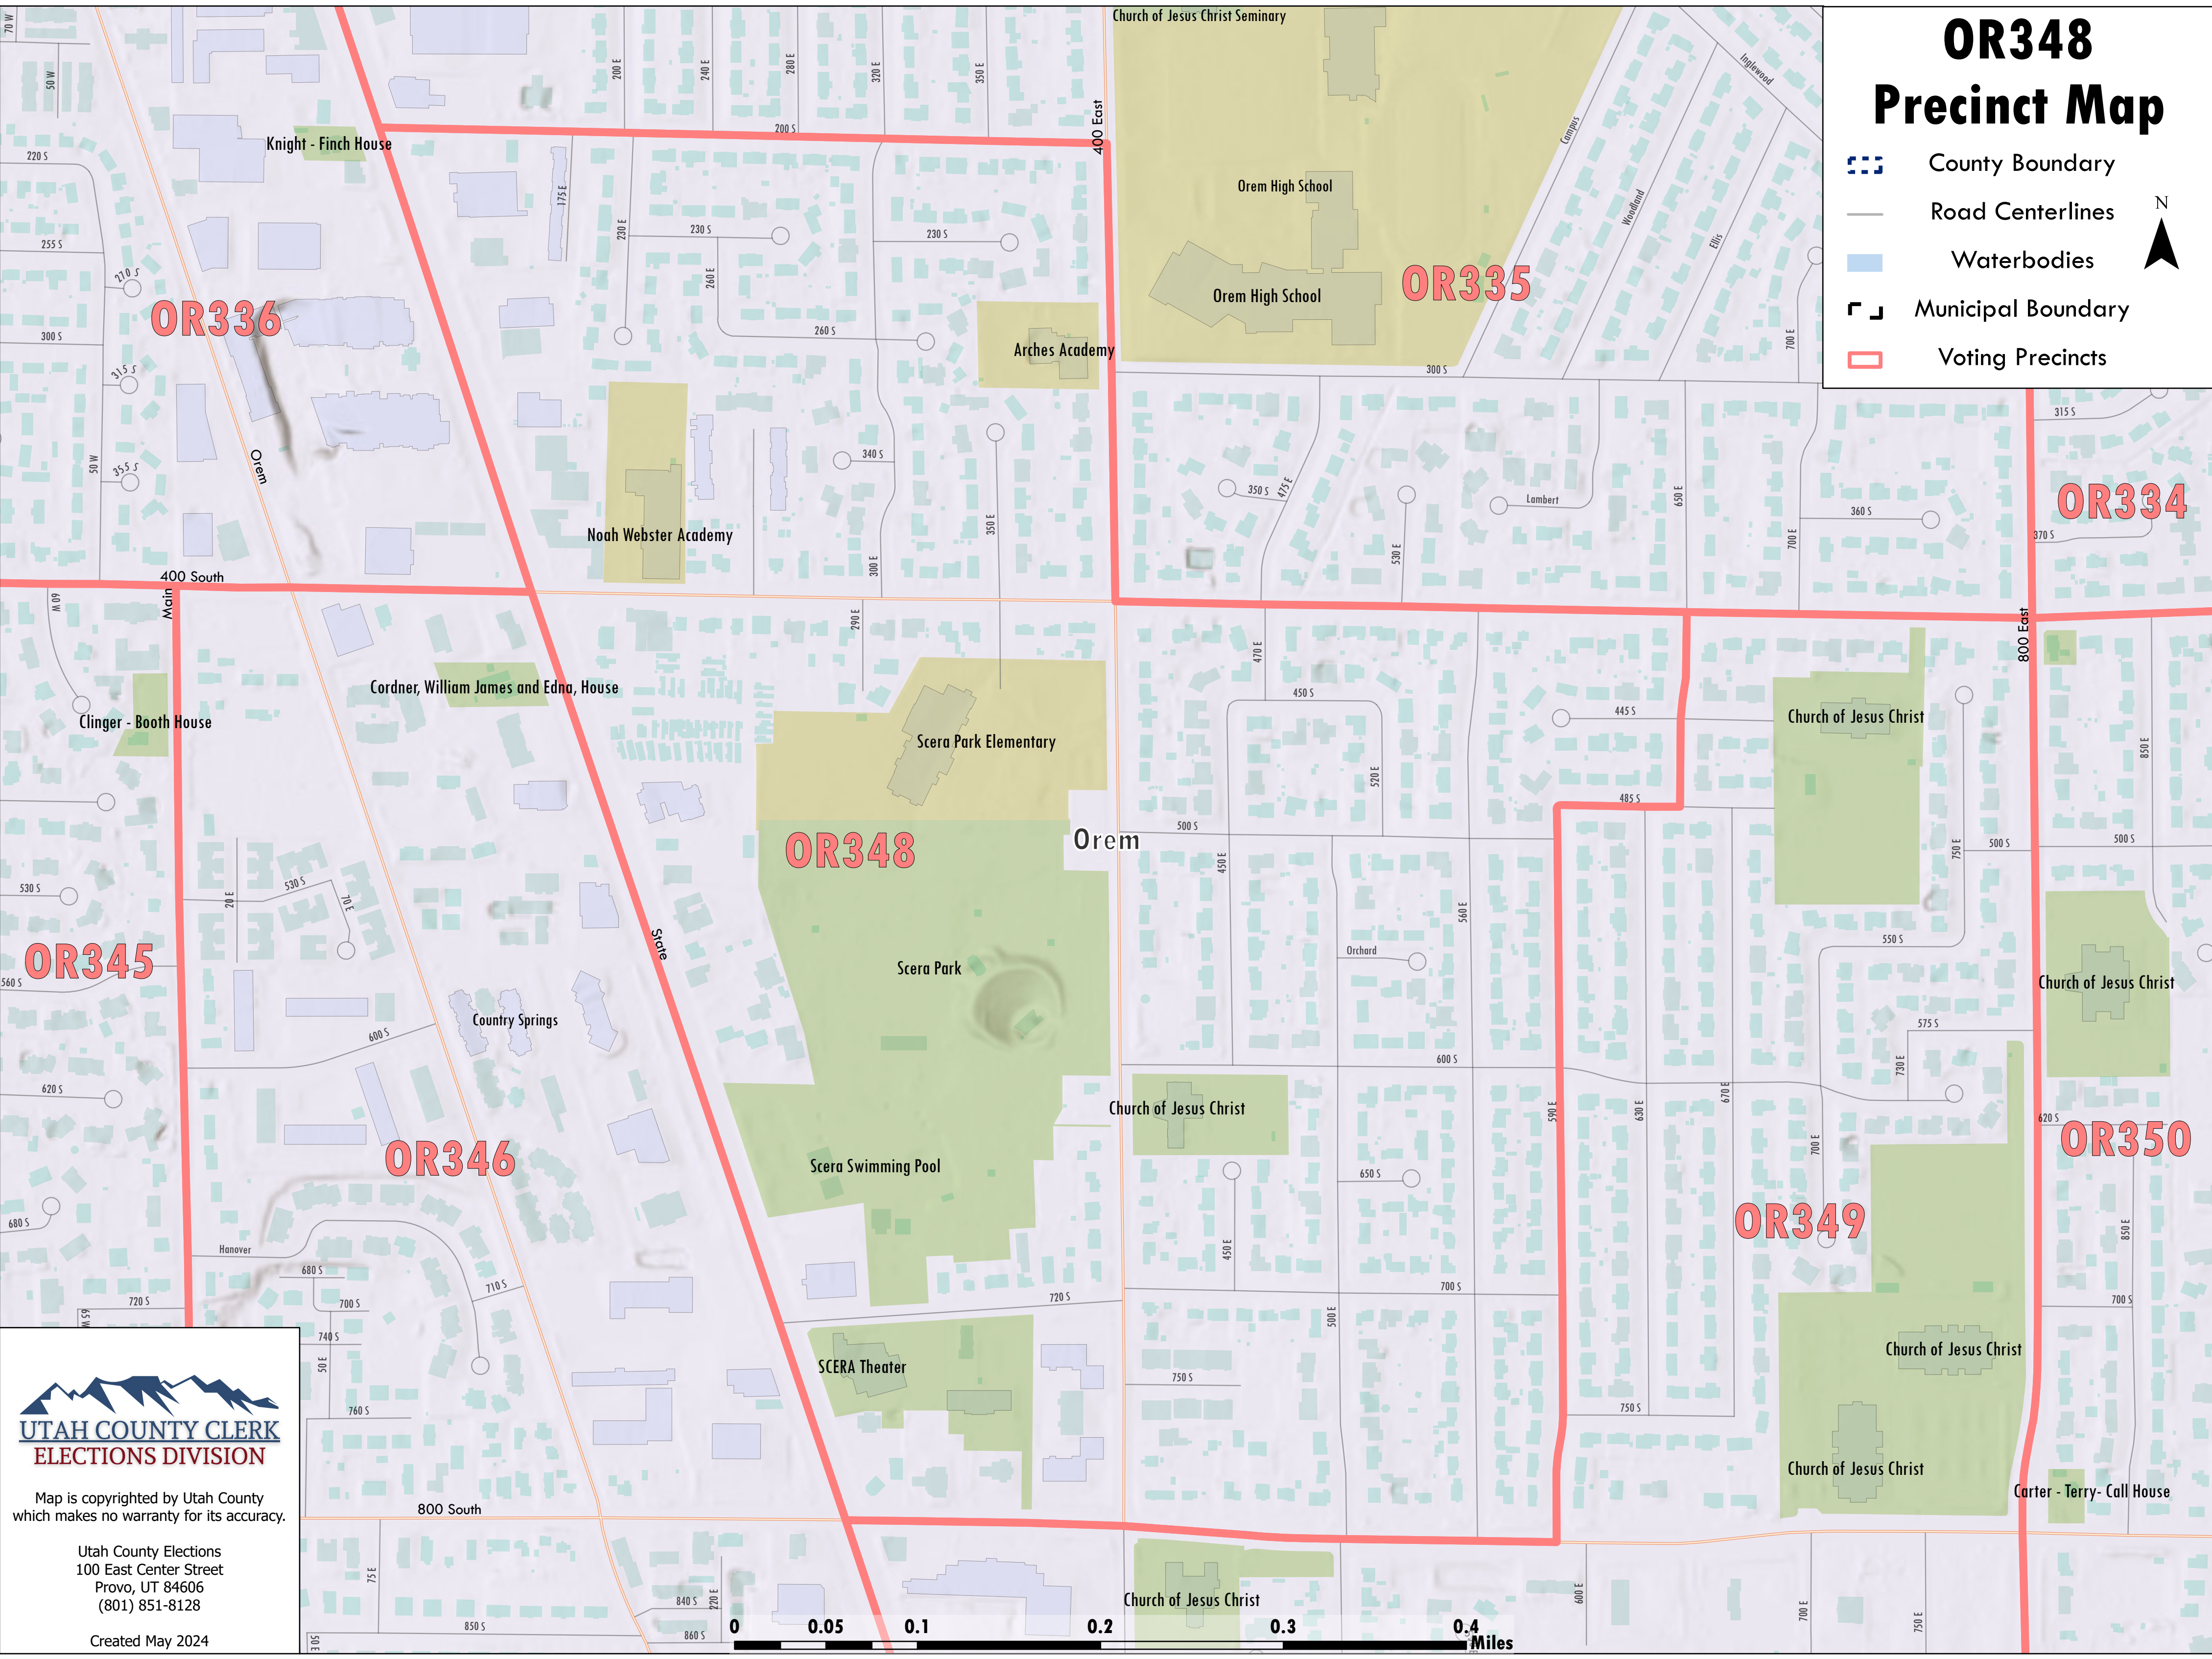

# OR348 Precinct Map

-  County Boundary
-  Road Centerlines
-  Waterbodies
-  Municipal Boundary
-  Voting Precincts

Map is copyrighted by Utah County which makes no warranty for its accuracy.

Utah County Elections  
100 East Center Street  
Provo, UT 84606  
(801) 851-8128