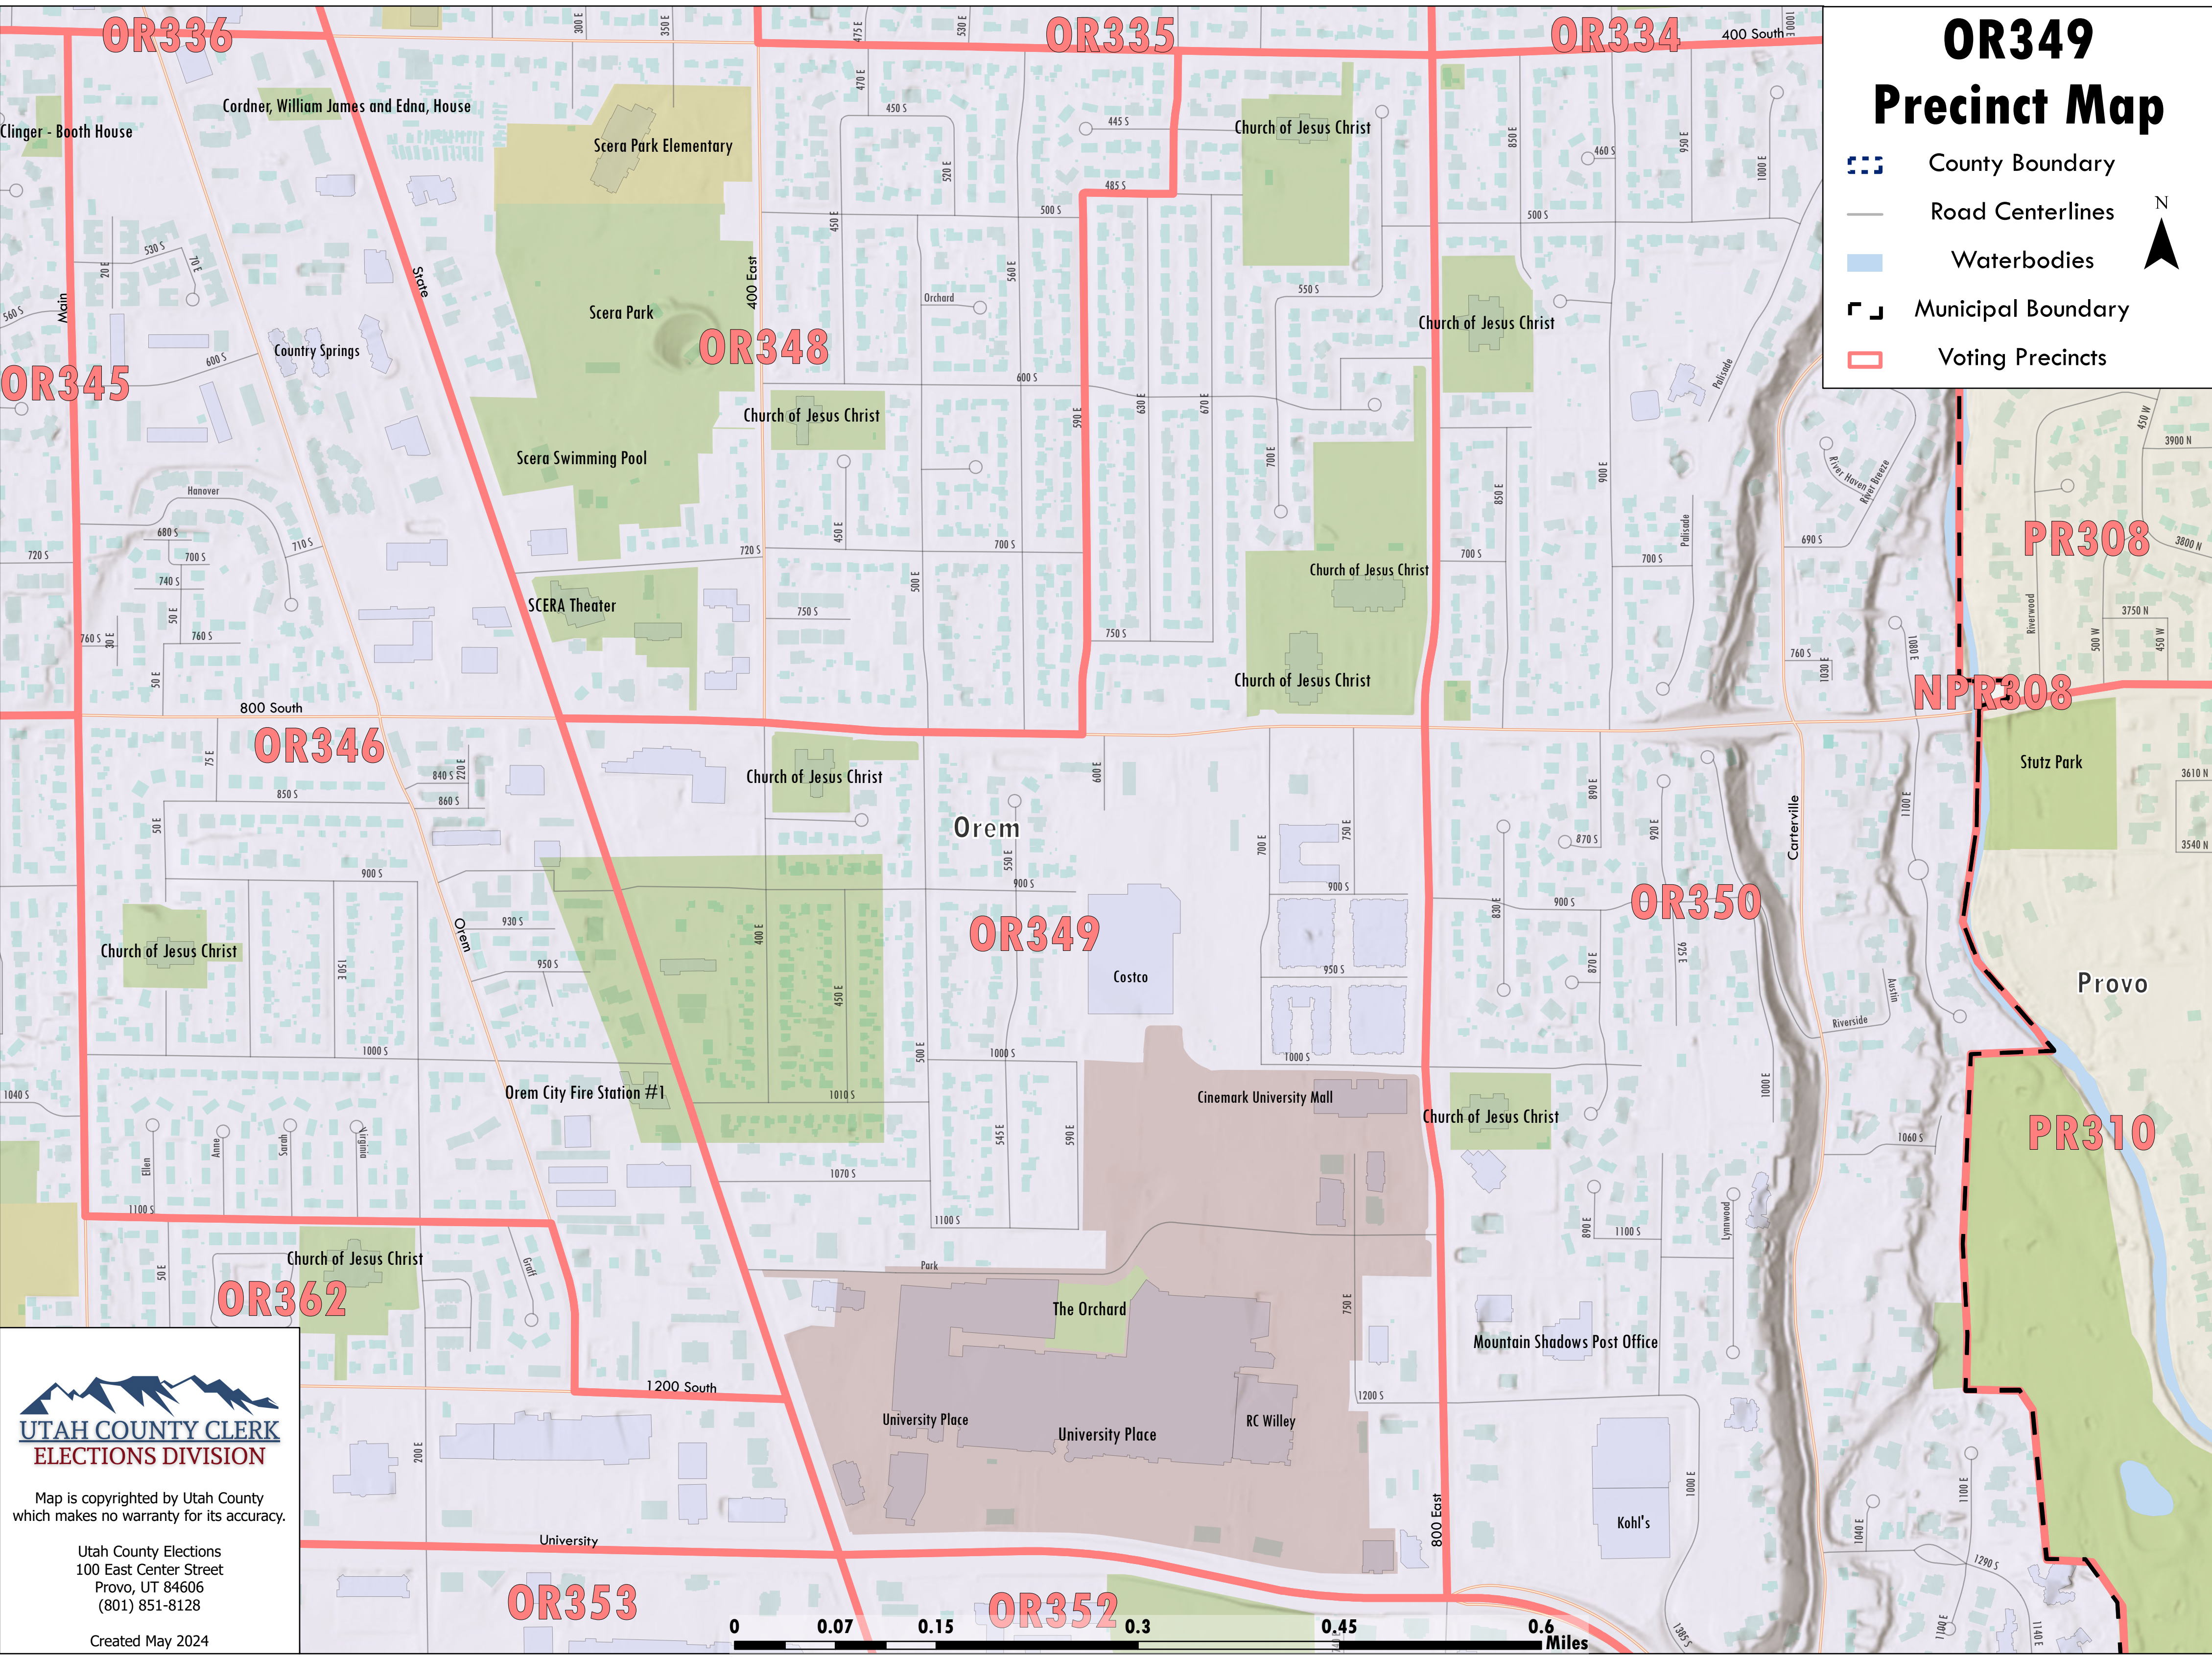

OR349 Precinct Map

-  County Boundary
-  Road Centerlines
-  Waterbodies
-  Municipal Boundary
-  Voting Precincts

Map is copyrighted by Utah County which makes no warranty for its accuracy.

Utah County Elections
100 East Center Street
Provo, UT 84606
(801) 851-8128

Created May 2024