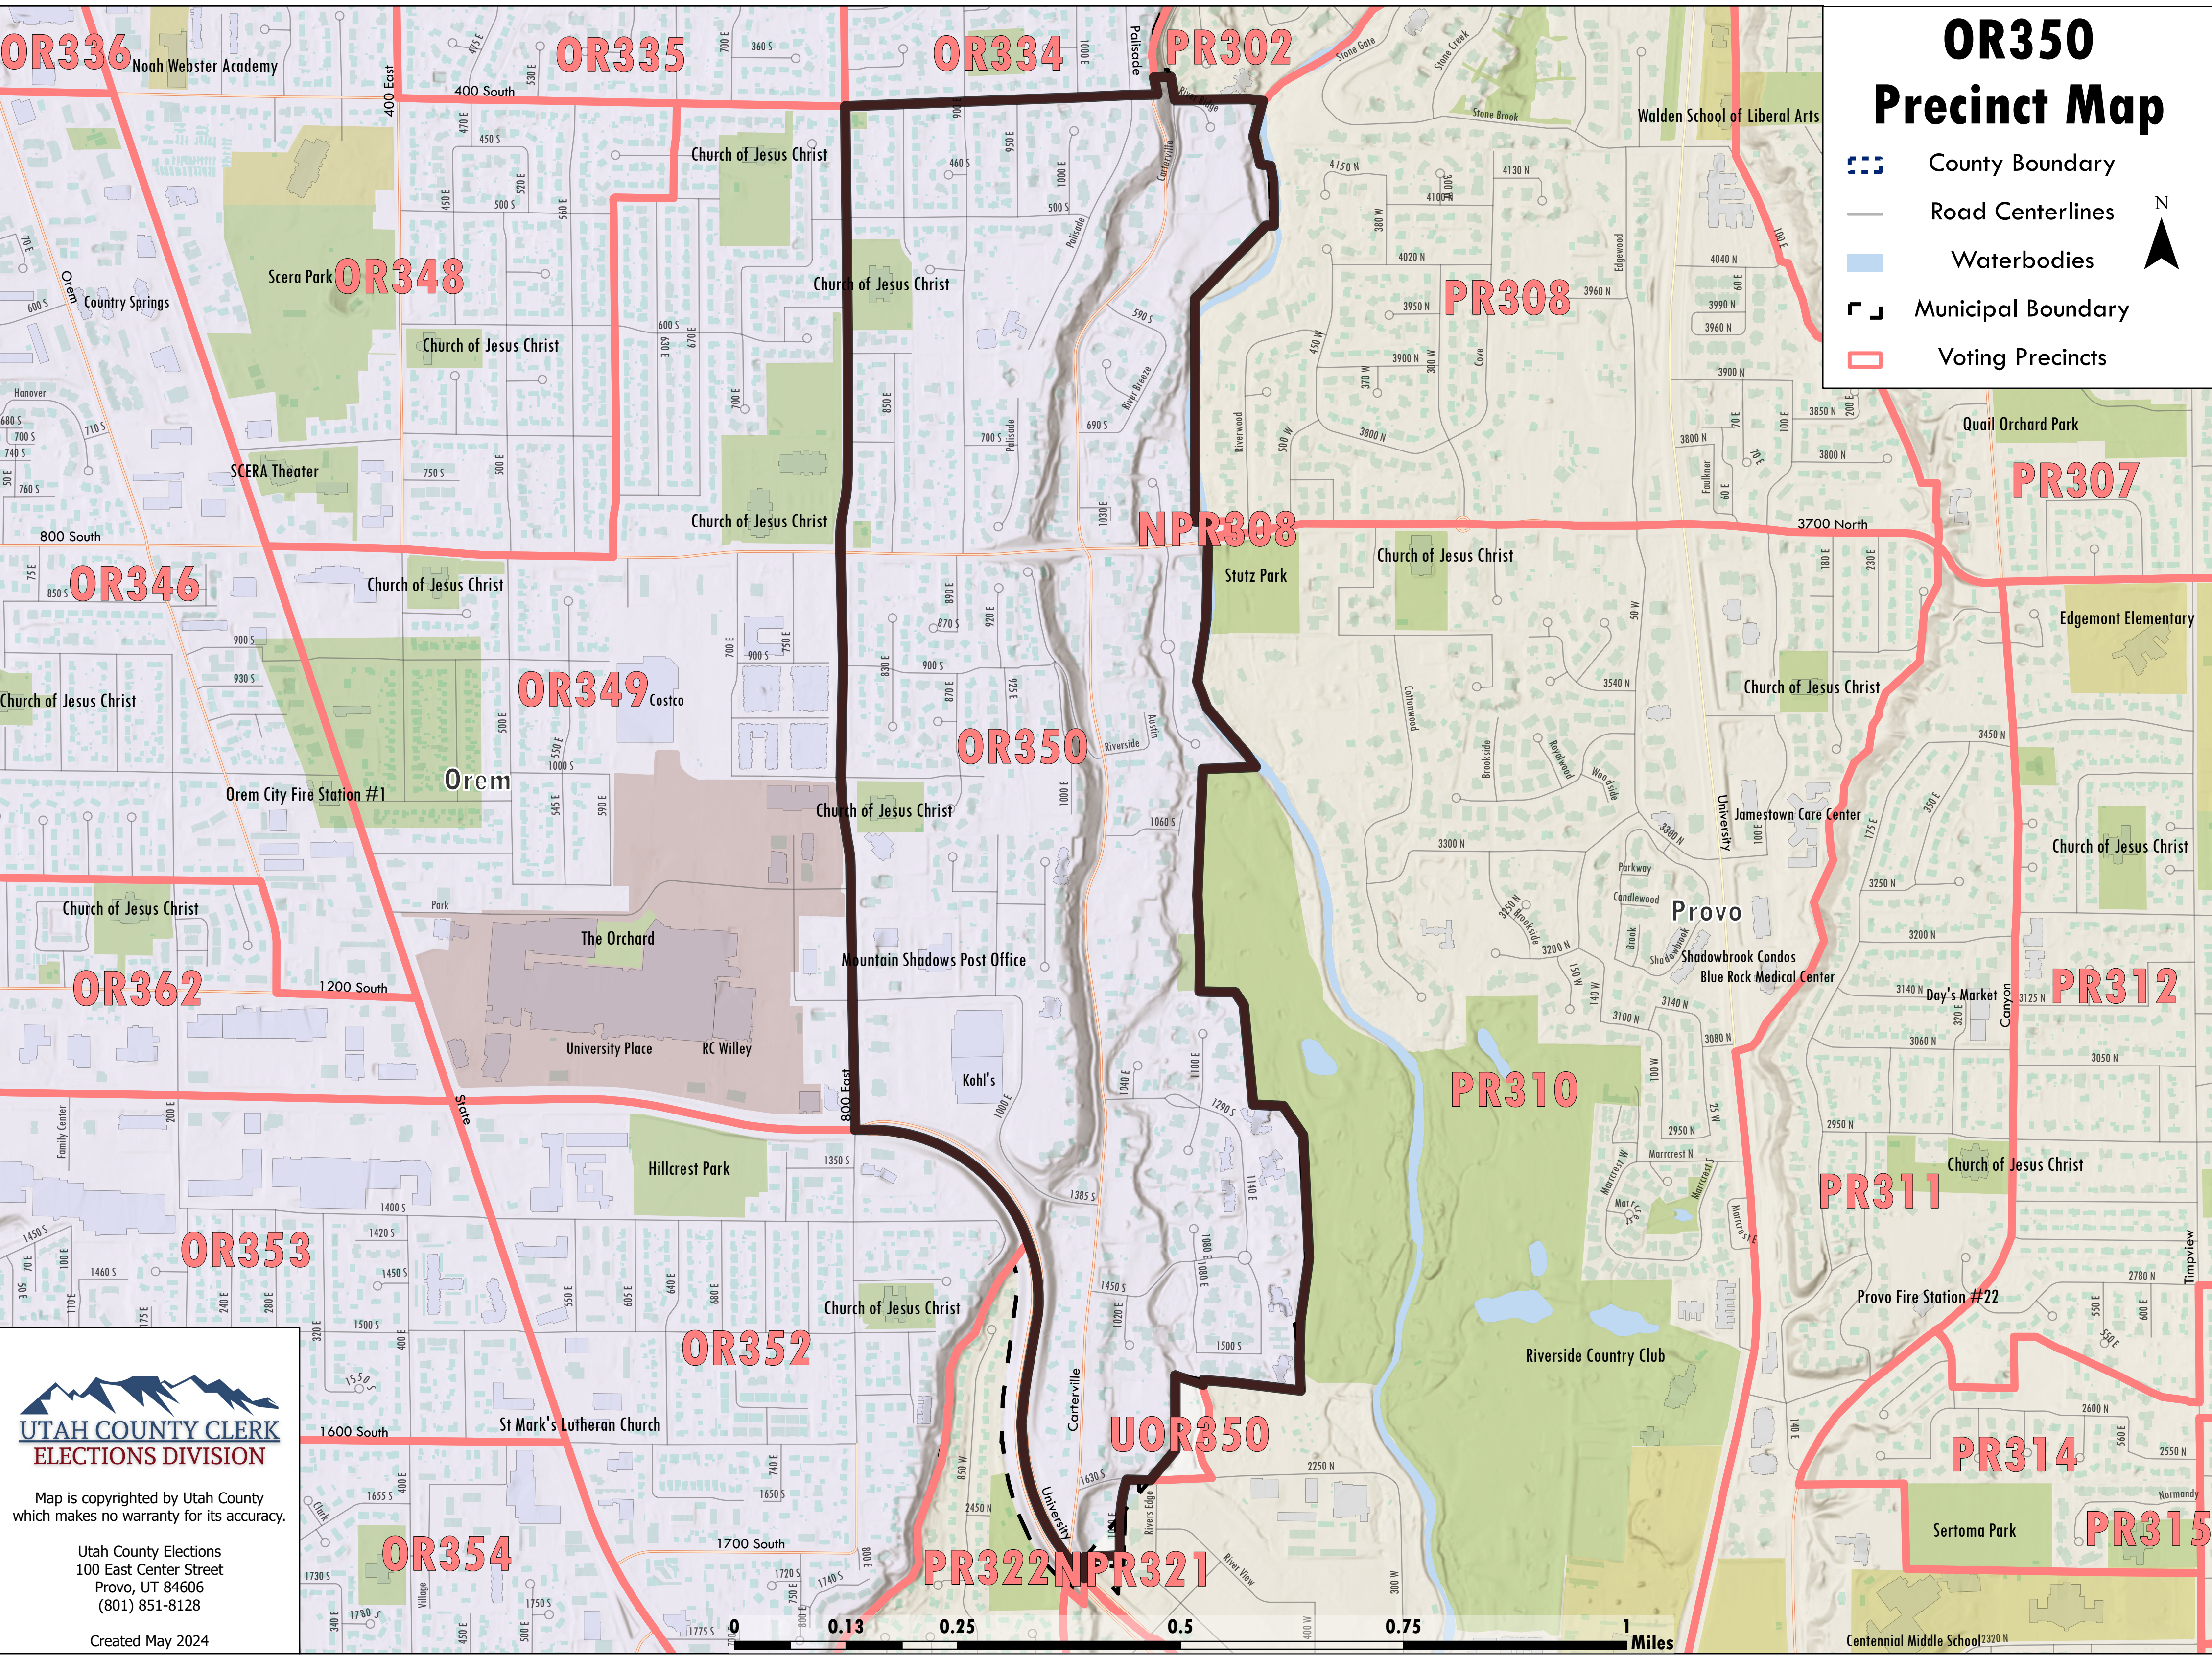

OR350 Precinct Map

-  County Boundary
-  Road Centerlines
-  Waterbodies
-  Municipal Boundary
-  Voting Precincts

Map is copyrighted by Utah County which makes no warranty for its accuracy.

Utah County Elections
 100 East Center Street
 Provo, UT 84606
 (801) 851-8128

Created May 2024