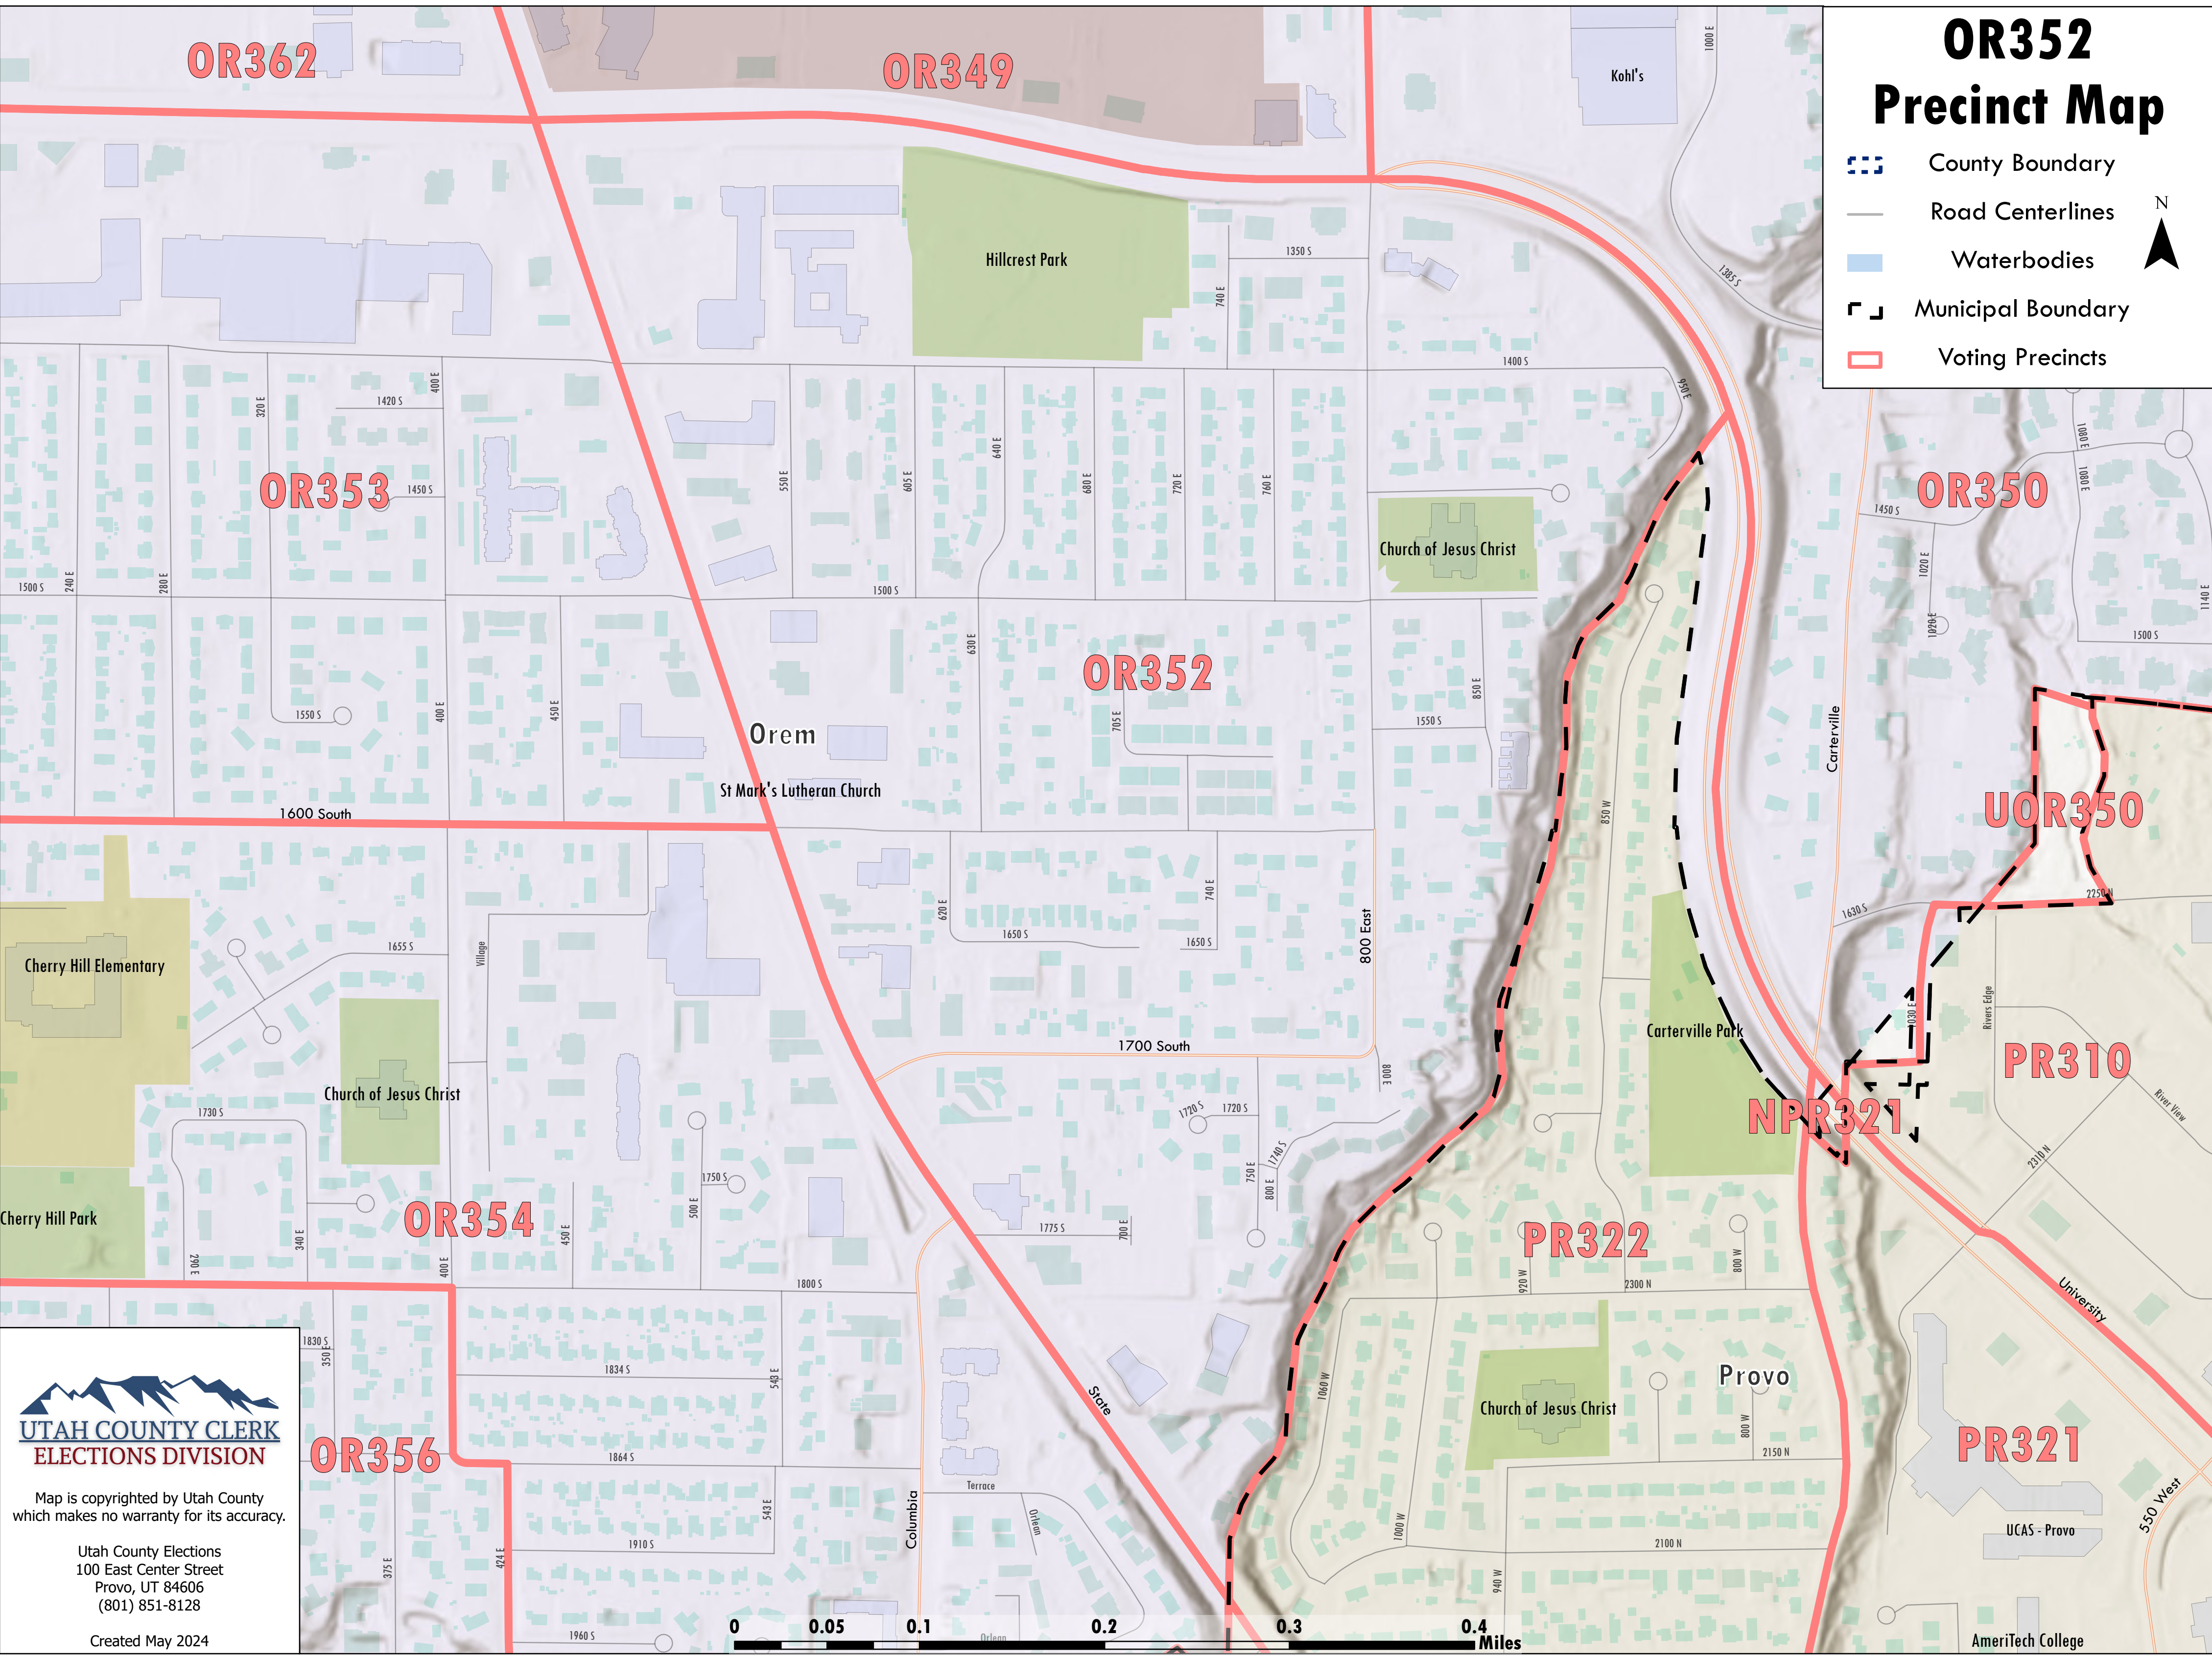

OR352 Precinct Map

-  County Boundary
-  Road Centerlines
-  Waterbodies
-  Municipal Boundary
-  Voting Precincts

Map is copyrighted by Utah County which makes no warranty for its accuracy.

Utah County Elections
100 East Center Street
Provo, UT 84606
(801) 851-8128

Created May 2024

AmeriTech College