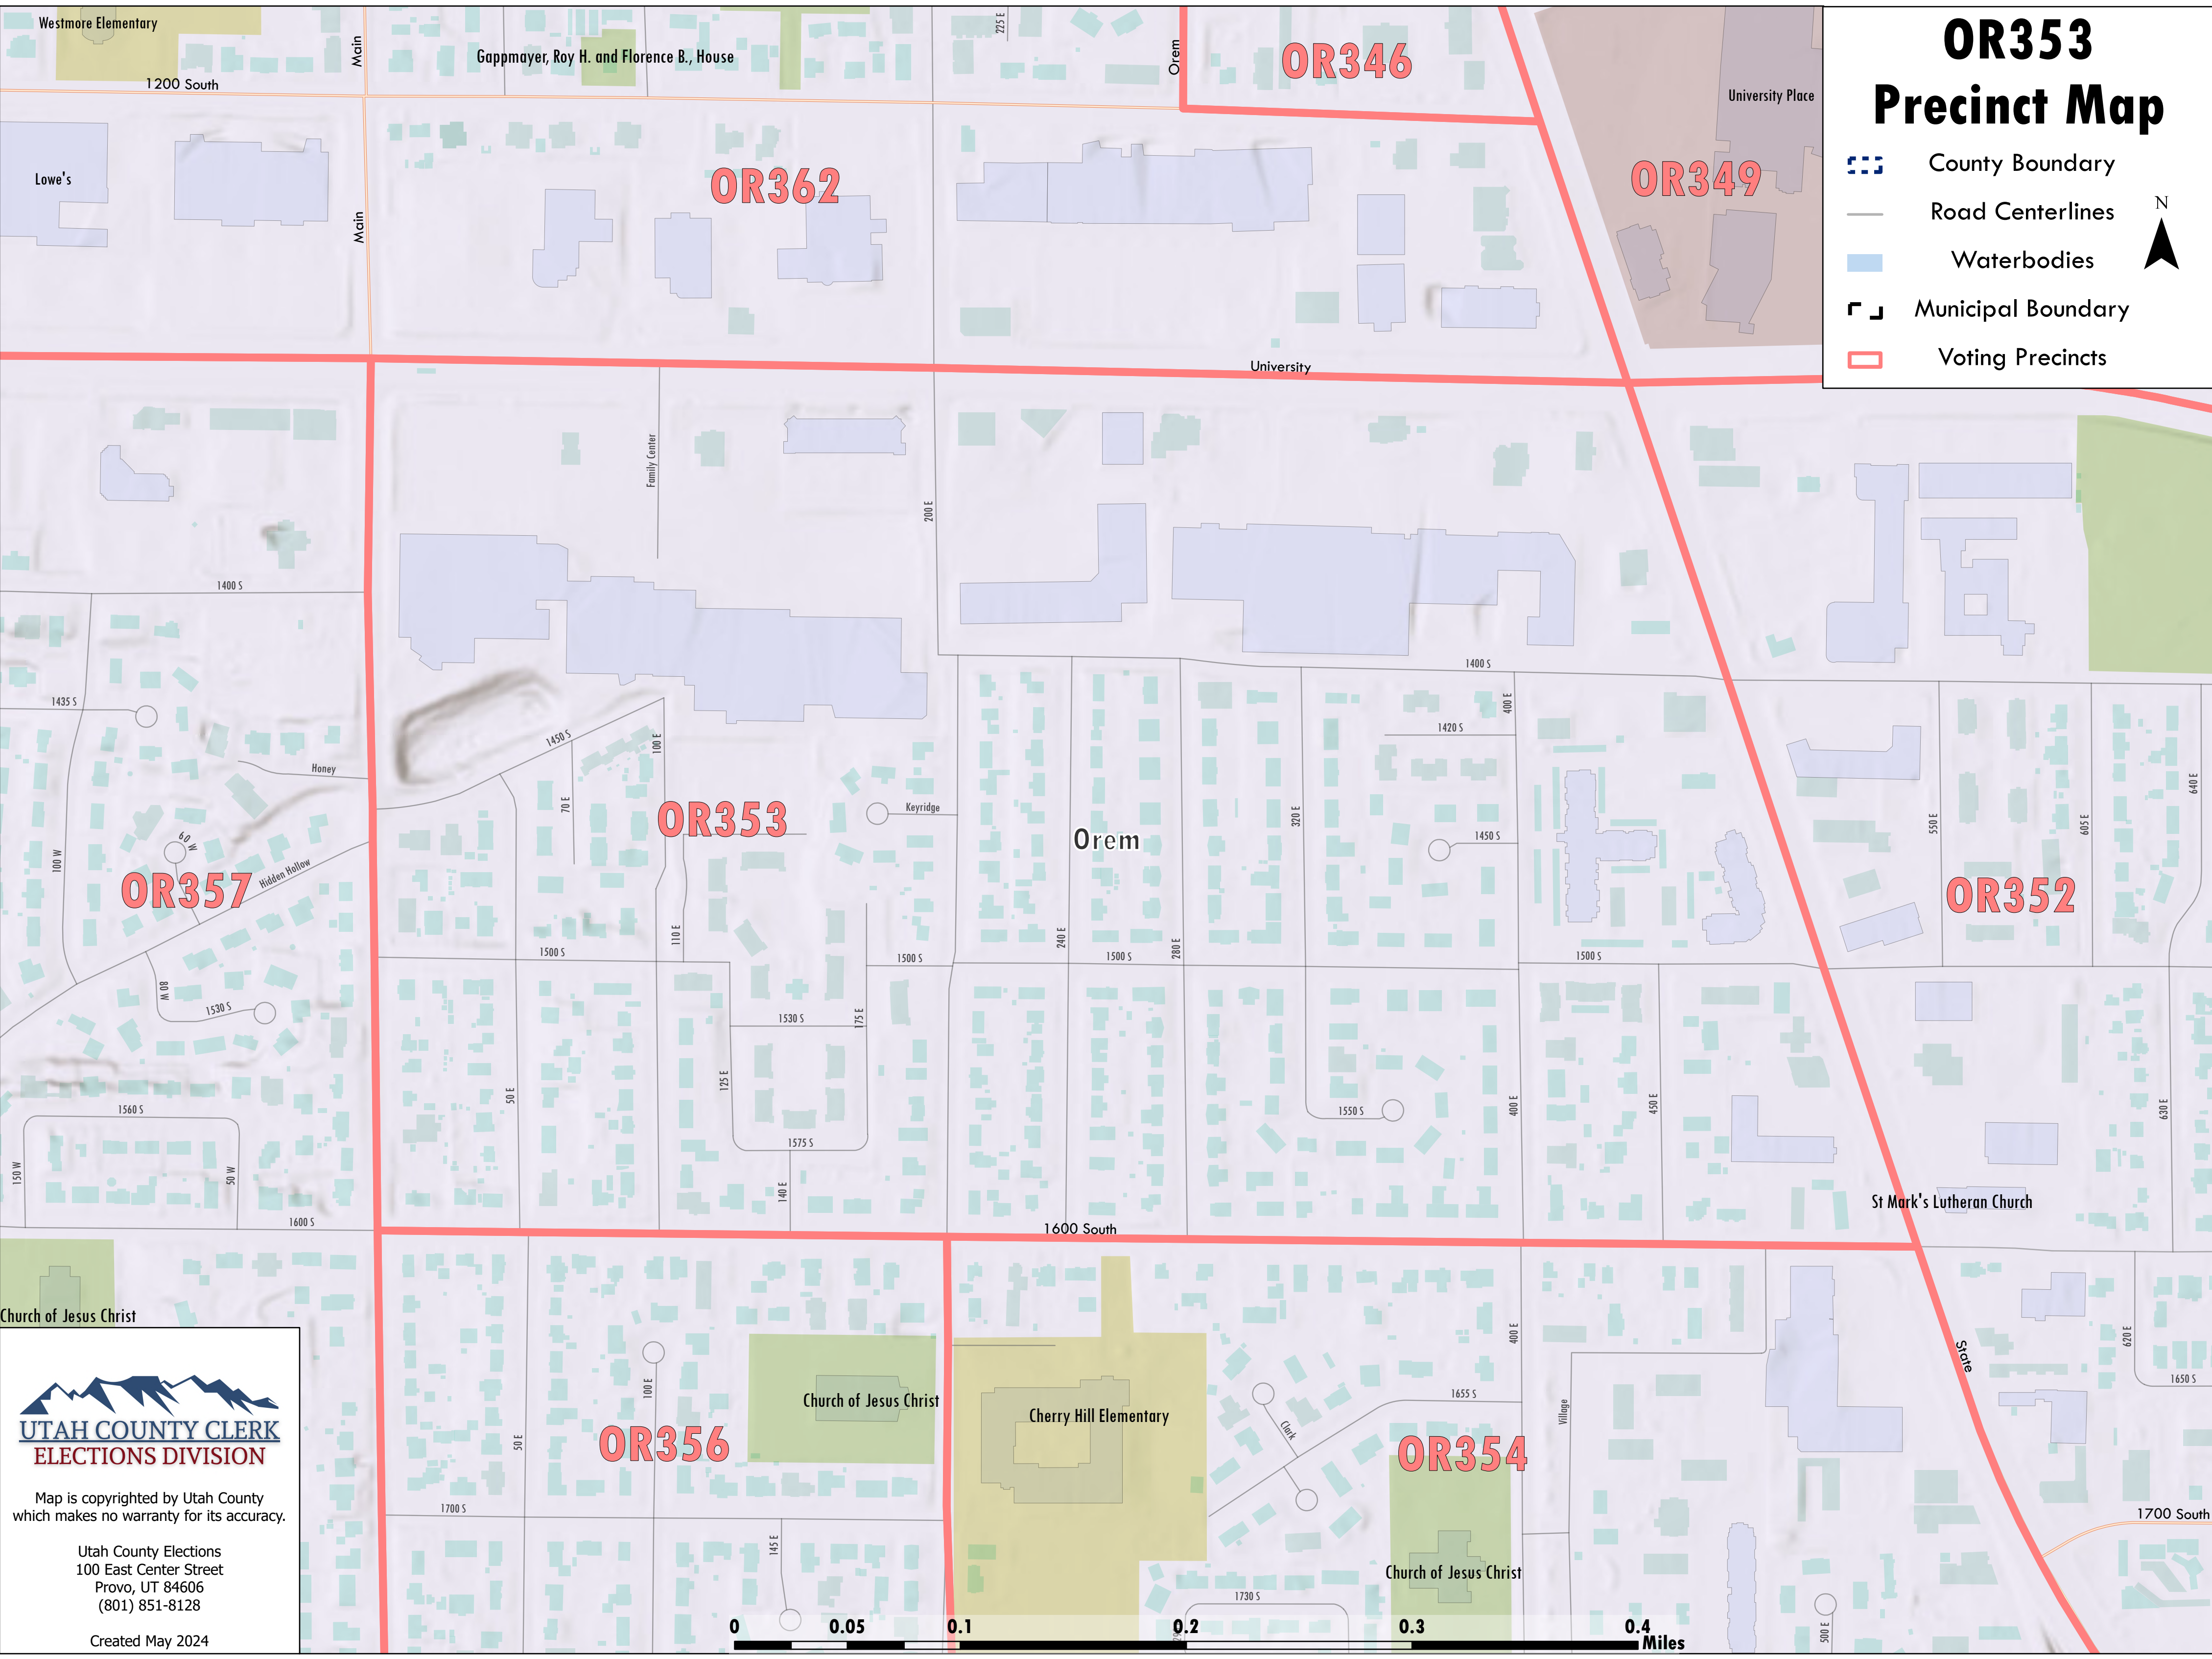

OR353 Precinct Map

-  County Boundary
-  Road Centerlines
-  Waterbodies
-  Municipal Boundary
-  Voting Precincts

UTAH COUNTY CLERK
ELECTIONS DIVISION

Map is copyrighted by Utah County
which makes no warranty for its accuracy.